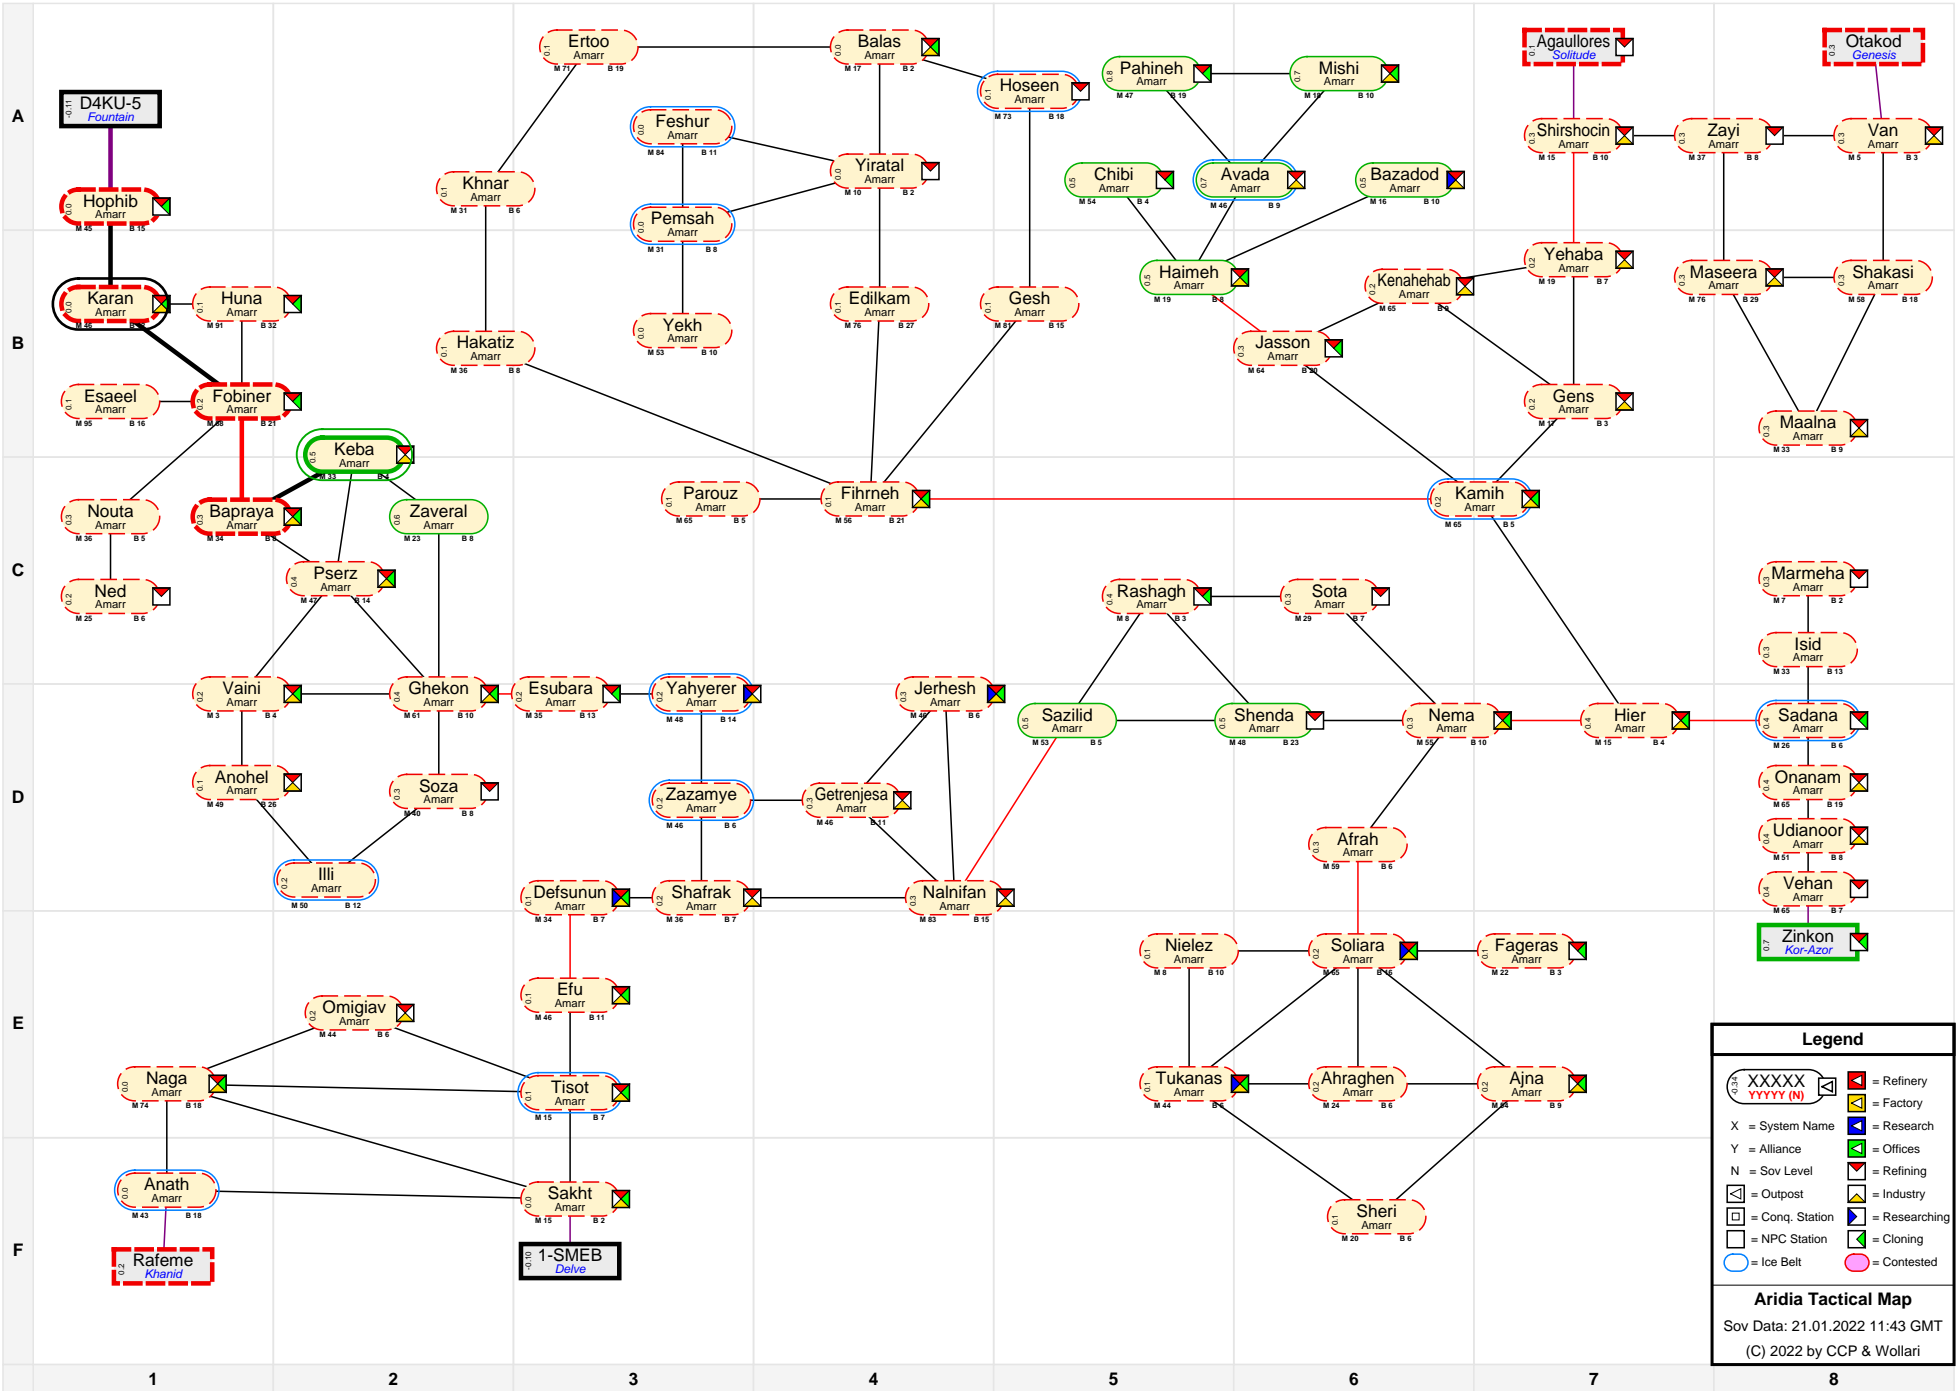

Aridia Tactical Map

Legend

- XXXXX YYYYY (N) = Refinery
- X = System Name
- Y = Alliance
- N = Sov Level
- N = Refining
- N = Outpost
- N = Amarr
- N = Conq. Station
- N = NPC Station
- N = Ice Belt
- N = Research
- N = Offices
- N = Industry
- N = Researching
- N = Cloning
- N = Contested

Aridia Tactical Map
 Sov Data: 21.01.2022 11:43 GMT
 (C) 2022 by CCP & Wollari