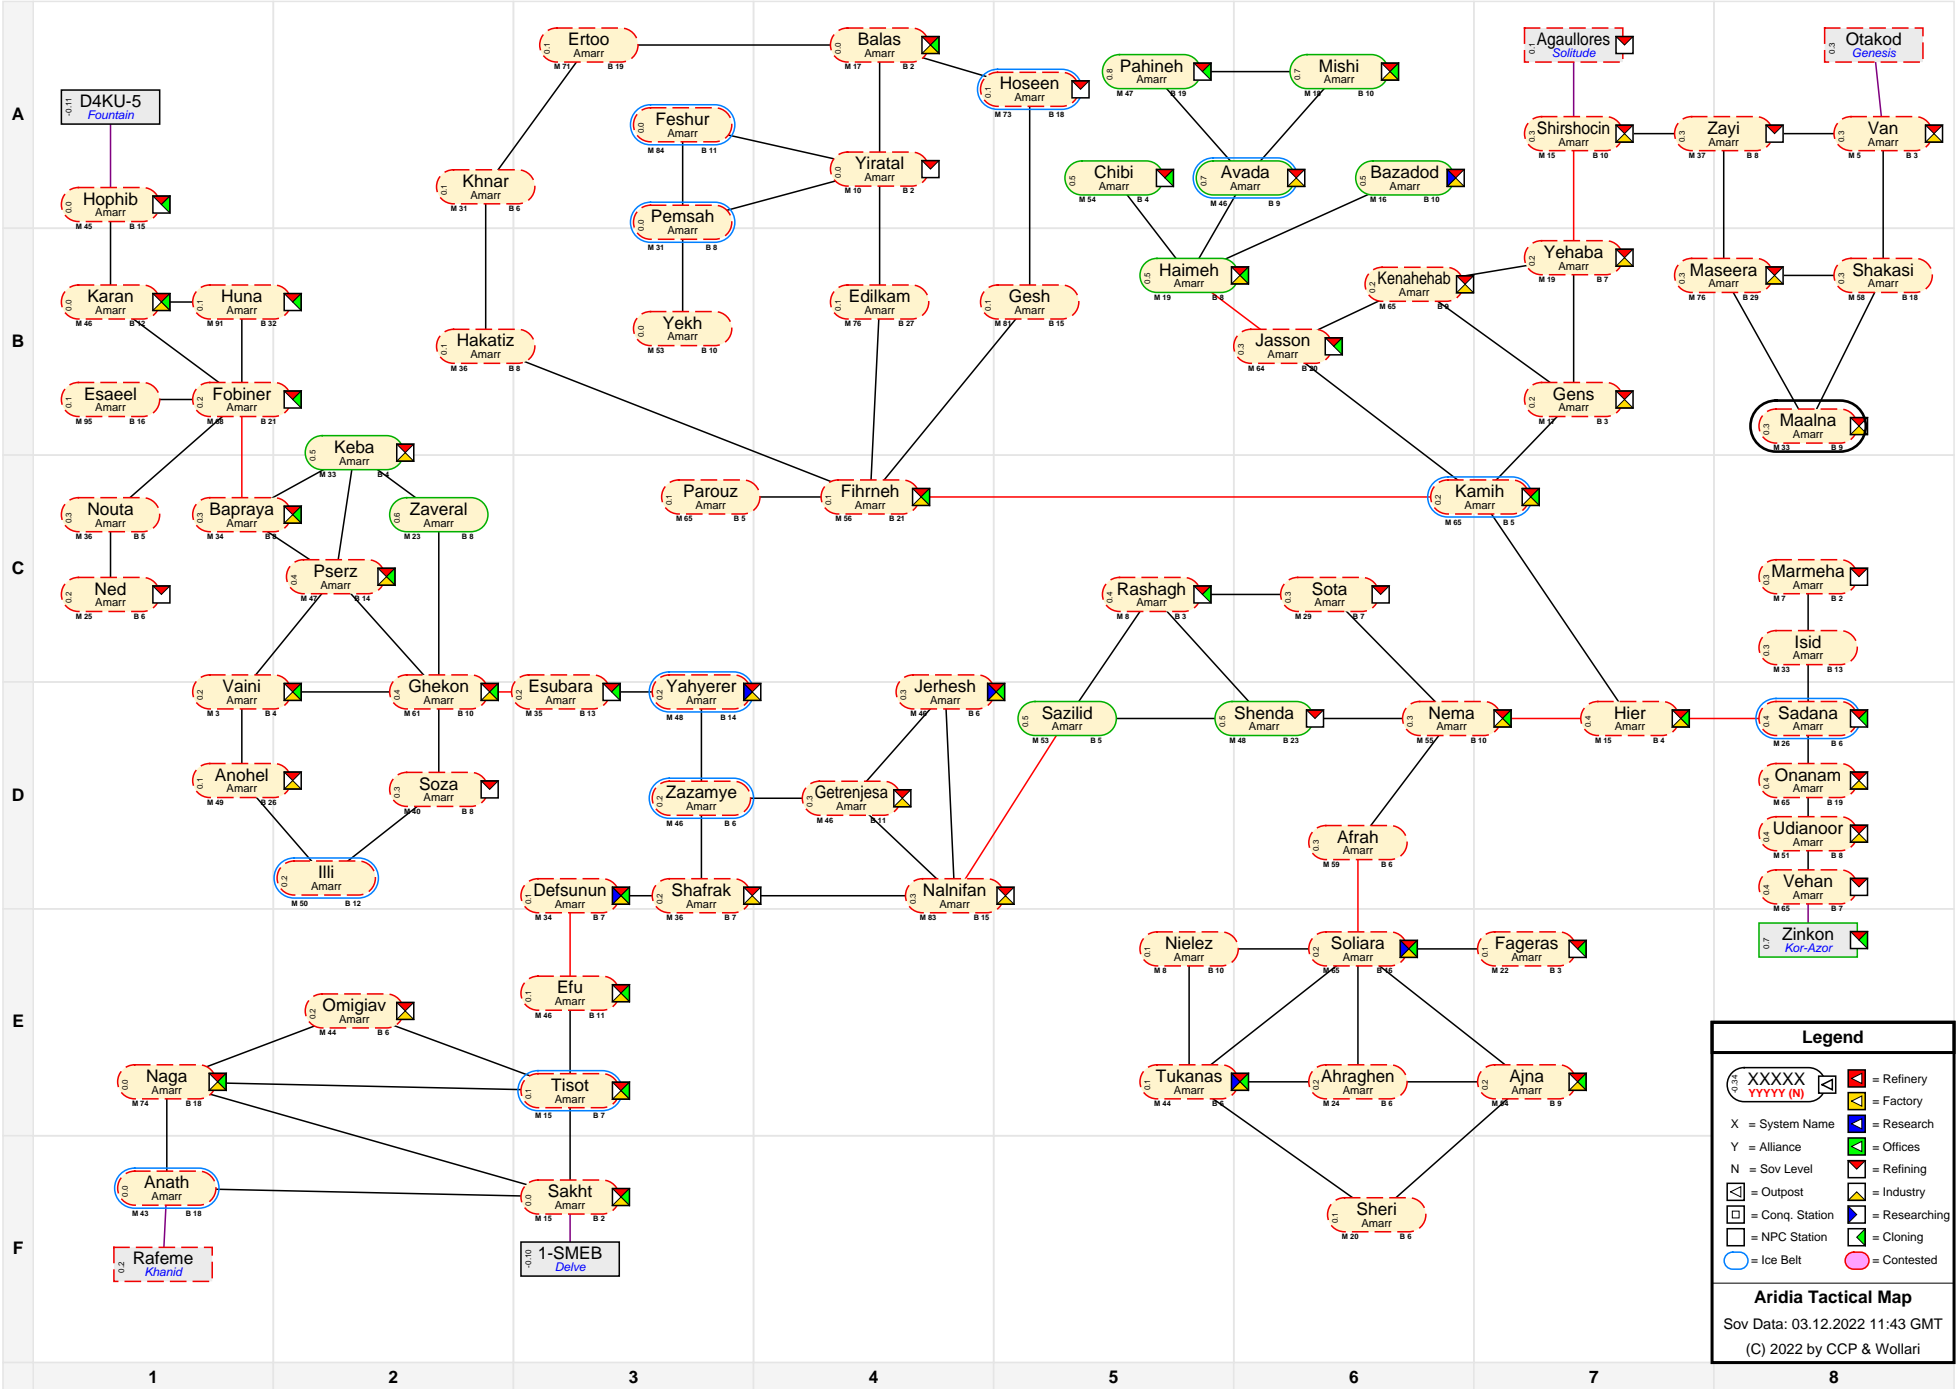

Aridia Tactical Map

Legend

- XXXXX YYYYY (N) [Icon] = Refinery
- [Icon] = Factory
- X = System Name
- Y = Alliance
- N = Sov Level
- [Icon] = Offices
- [Icon] = Refining
- [Icon] = Outpost
- [Icon] = Industry
- [Icon] = Conq. Station
- [Icon] = Researching
- [Icon] = NPC Station
- [Icon] = Cloning
- [Icon] = Contested
- [Icon] = Ice Belt

Aridia Tactical Map
 Sov Data: 03.12.2022 11:43 GMT
 (C) 2022 by CCP & Wollari