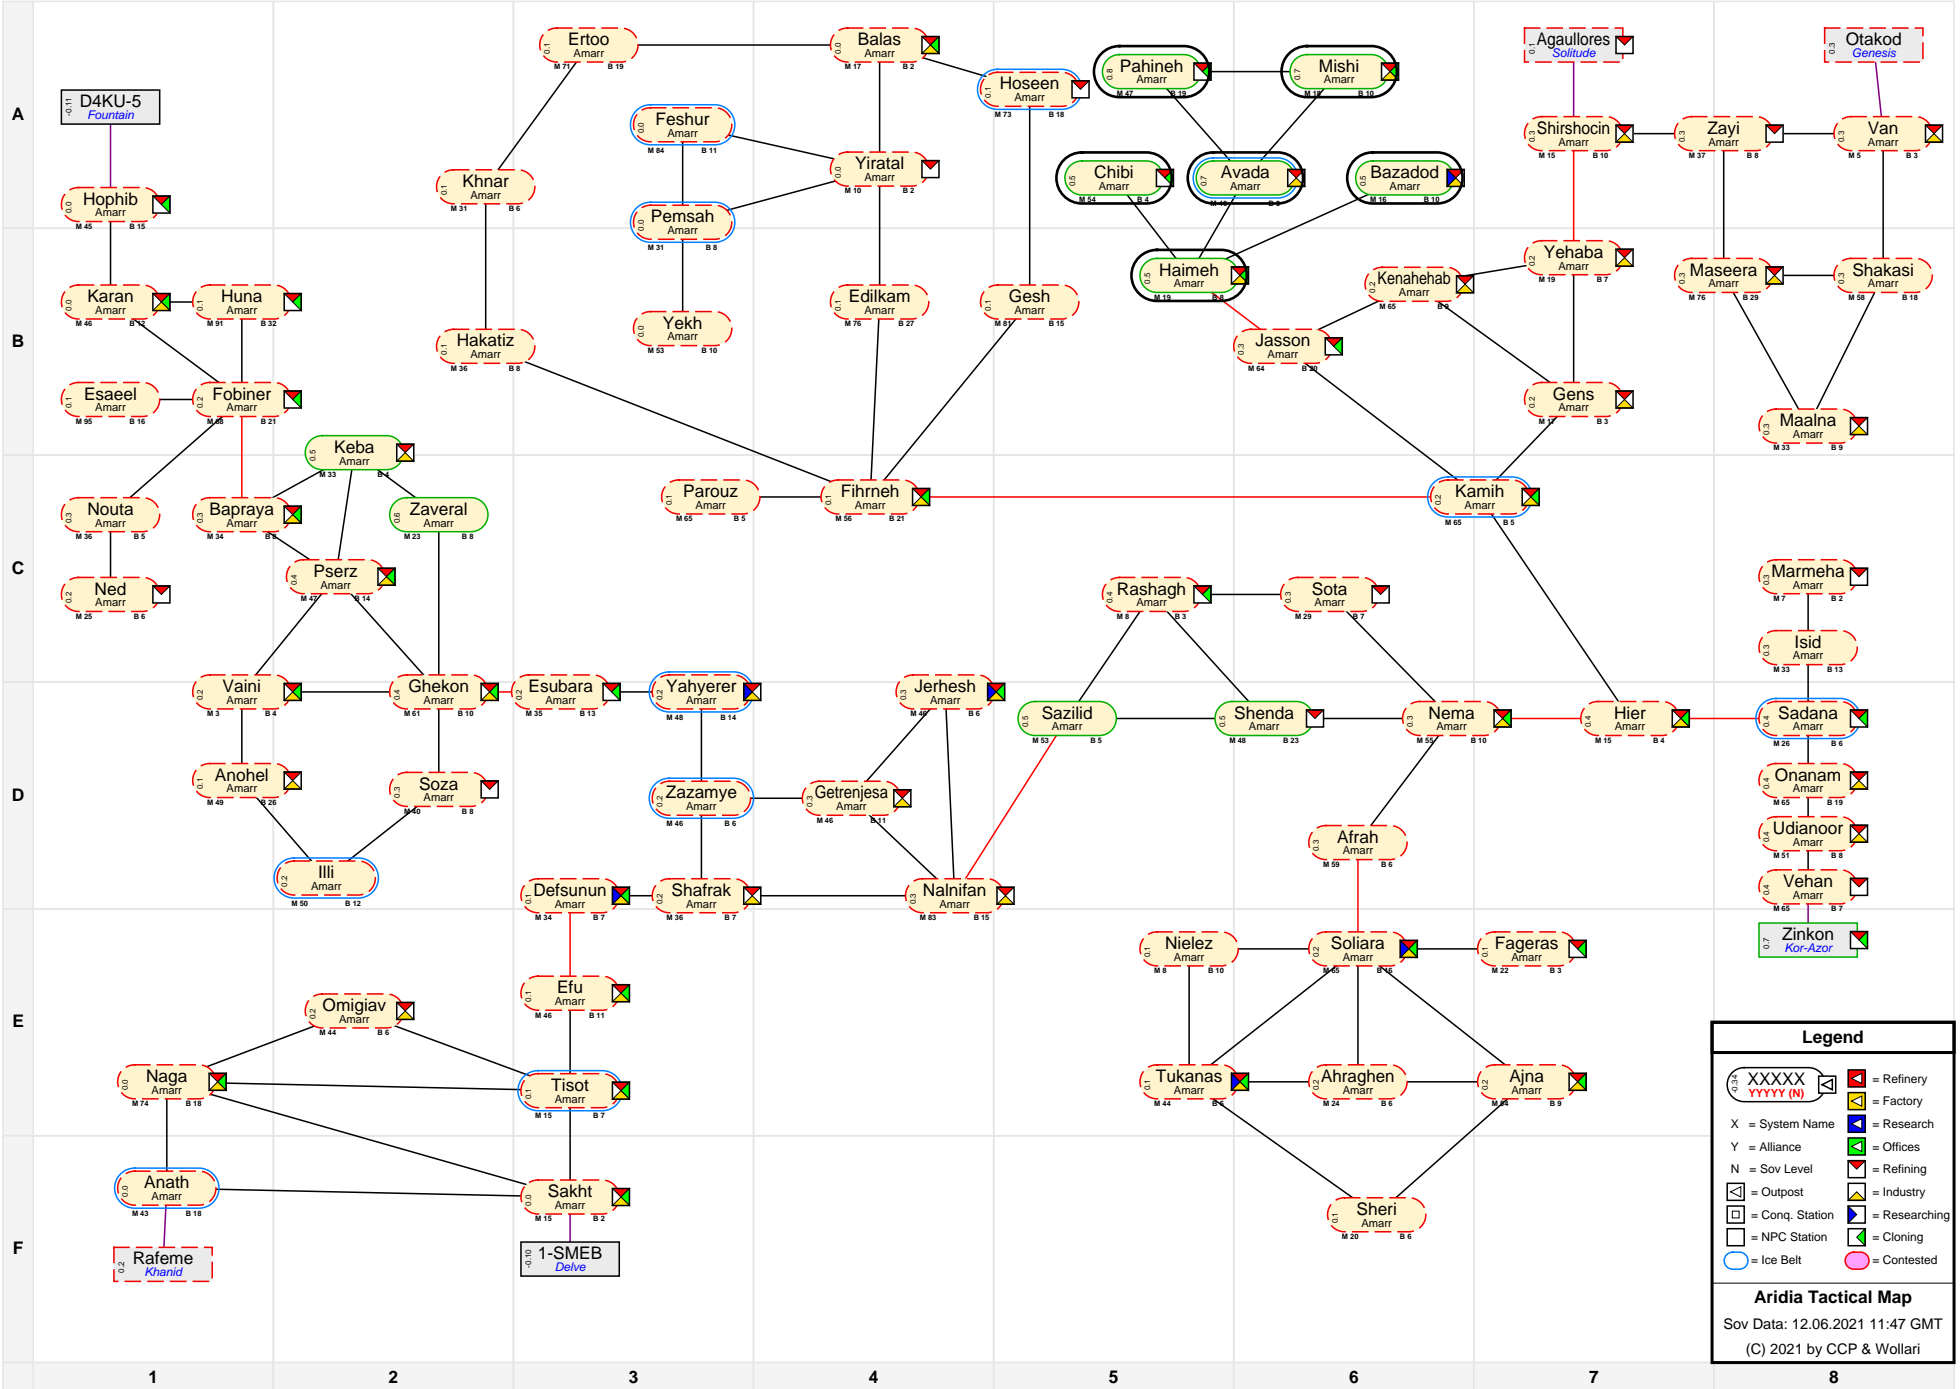

Aridia Tactical Map

Legend

- XXXXX YYYYY (N) [Icon] = Refinery
- XXXXX YYYYY (N) [Icon] = Factory
- X = System Name
- Y = Alliance
- N = Sov Level
- [Icon] = Outpost
- [Icon] = Conq. Station
- [Icon] = NPC Station
- [Icon] = Research
- [Icon] = Industry
- [Icon] = Researching
- [Icon] = Cloning
- [Icon] = Contested

Aridia Tactical Map
 Sov Data: 12.06.2021 11:47 GMT
 (C) 2021 by CCP & Wollari