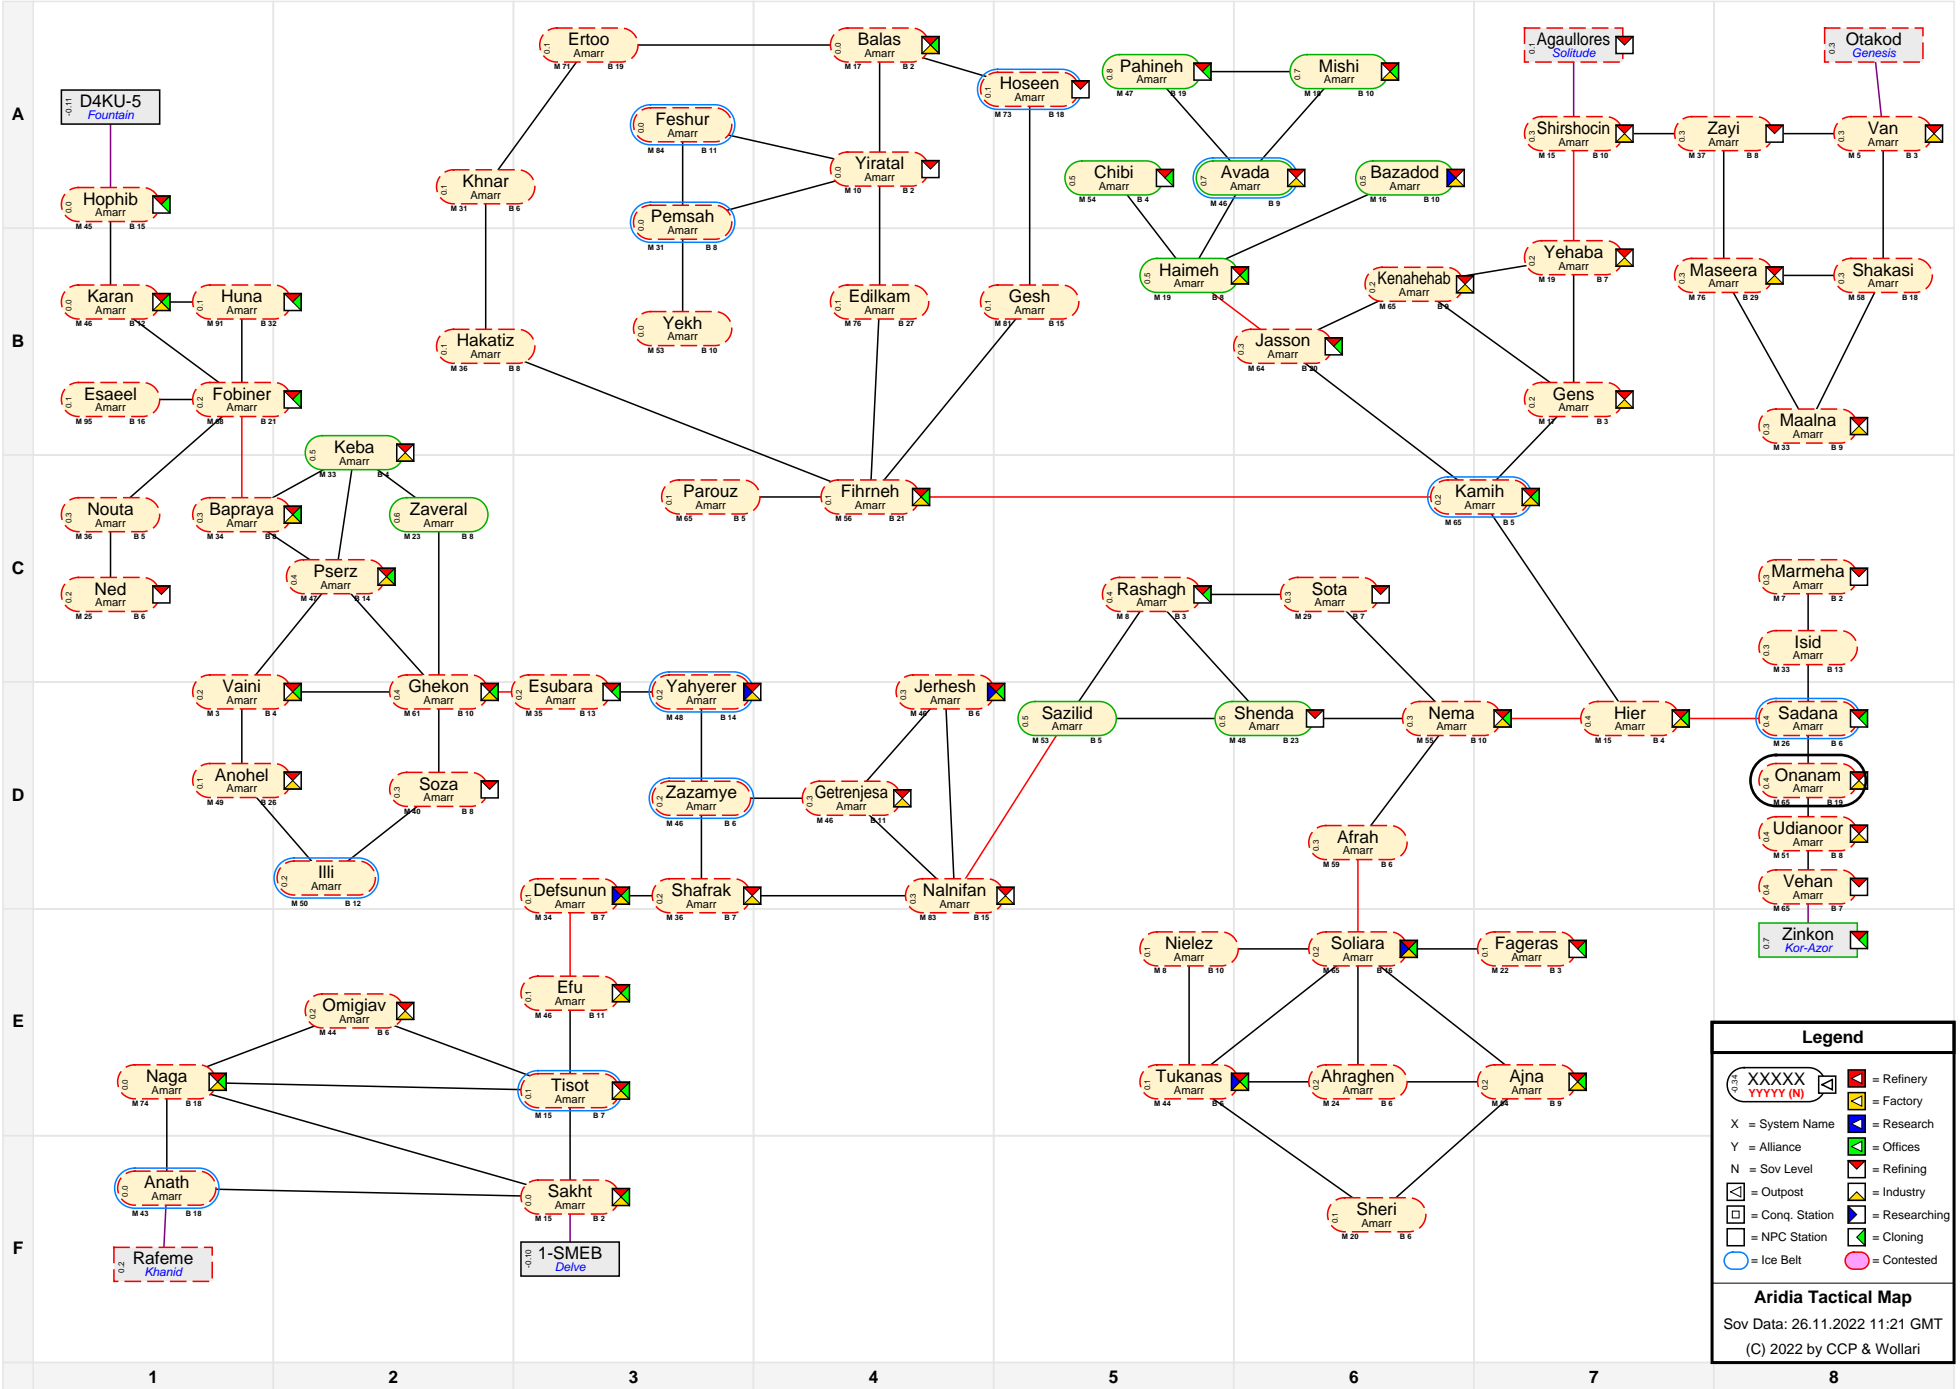

Aridia Tactical Map

Legend	
	= Refinery
	= Factory
	= Research
	= Offices
	= Refining
	= Industry
	= Researching
	= Cloning
	= Contested
	= Ice Belt

Aridia Tactical Map
 Sov Data: 26.11.2022 11:21 GMT
 (C) 2022 by CCP & Wollari