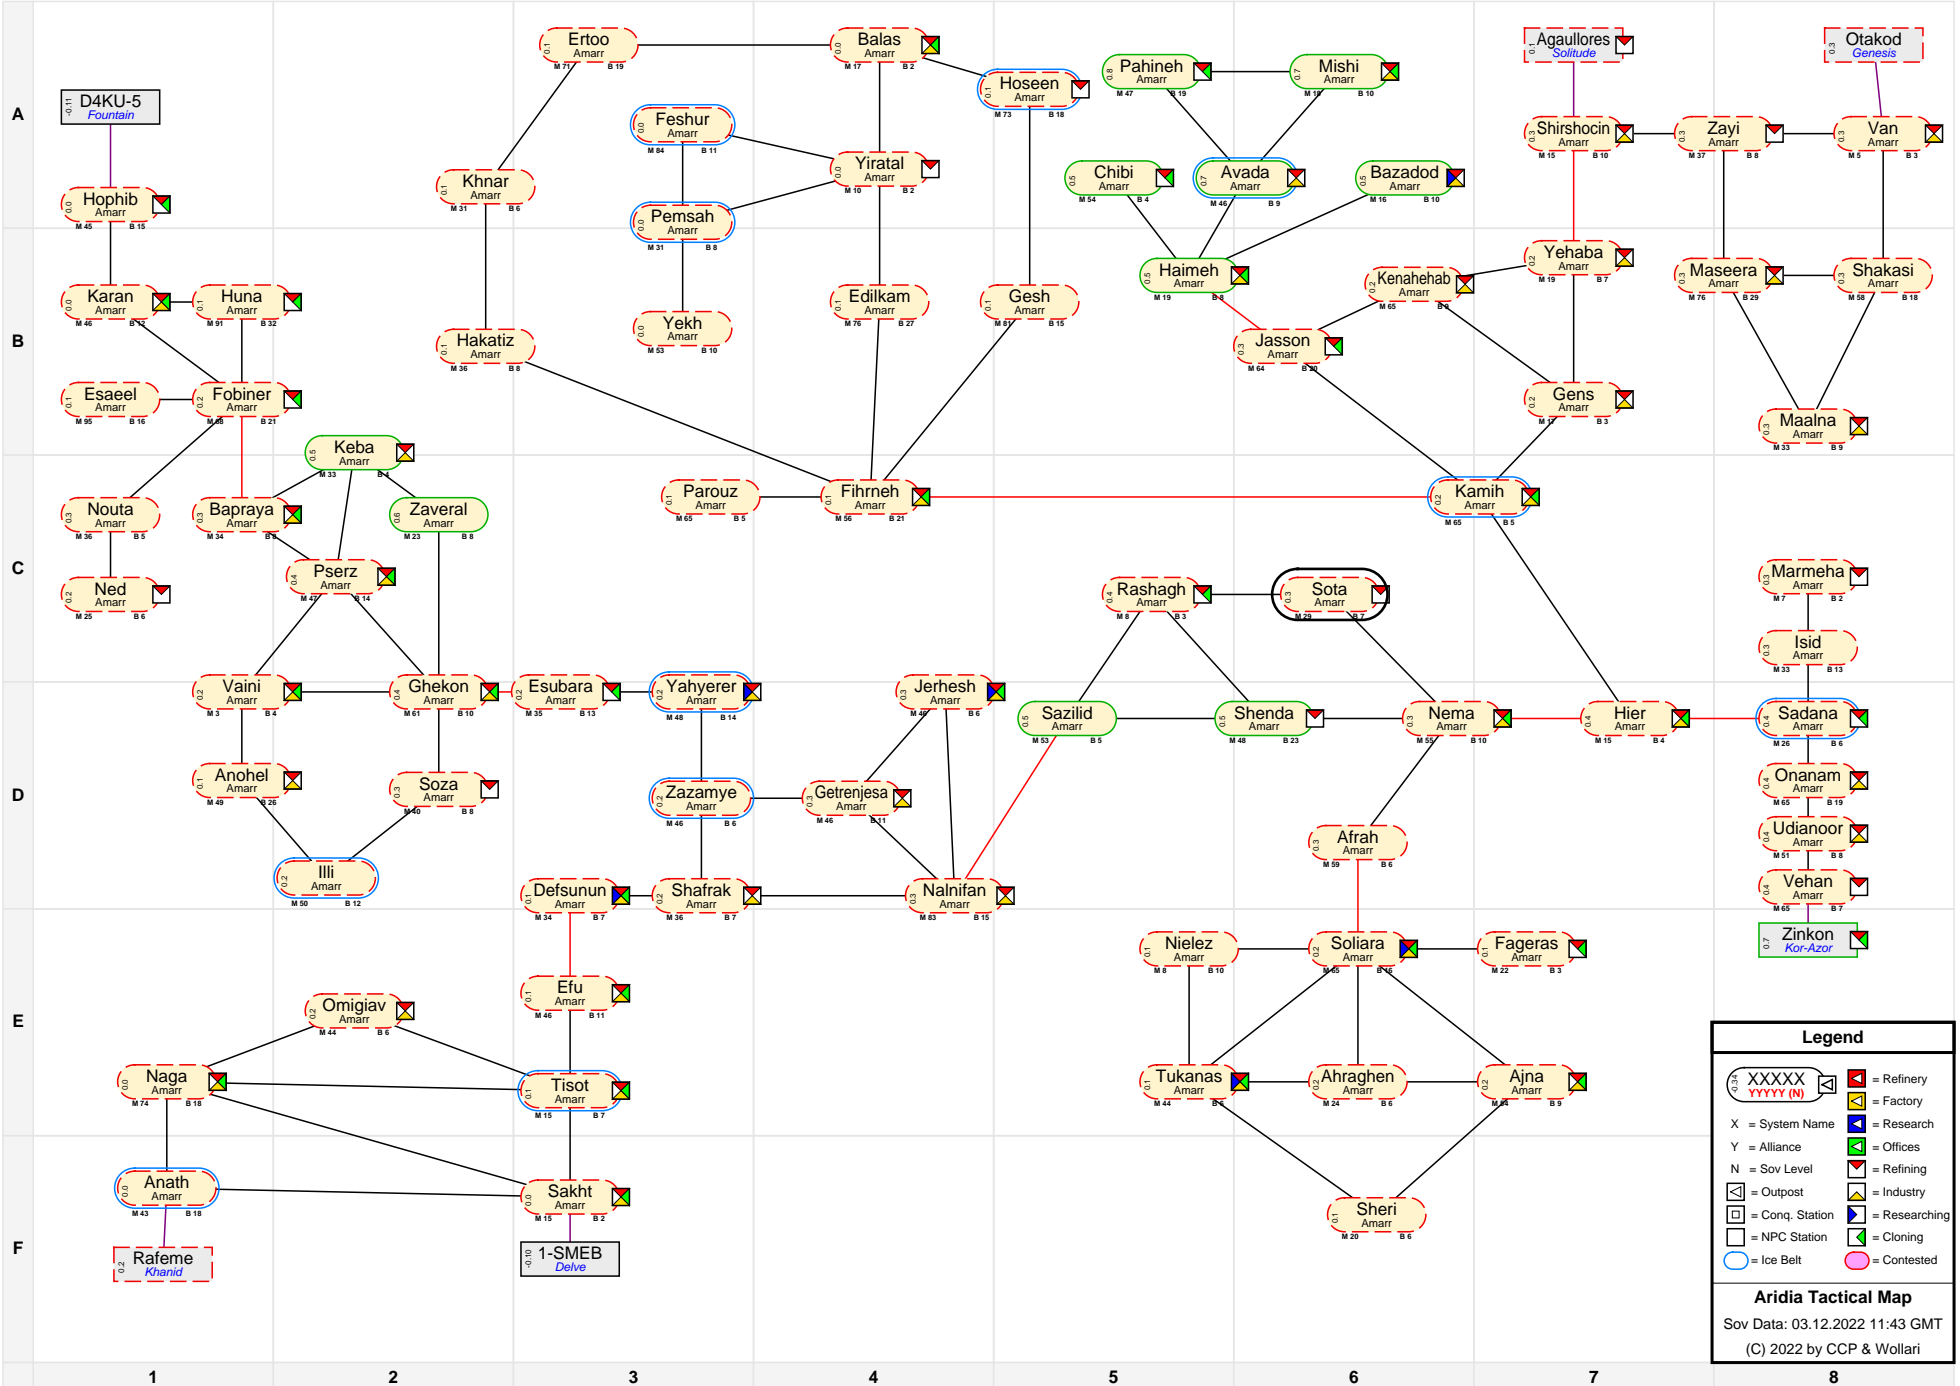

Aridia Tactical Map

Legend

- XXXXX YYYYY (N) [Icon] = Refinery
- X [Icon] = Factory
- X [Icon] = Research
- Y [Icon] = Alliance
- N [Icon] = Sov Level
- [Icon] = Offices
- [Icon] = Refining
- [Icon] = Outpost
- [Icon] = Industry
- [Icon] = Conq. Station
- [Icon] = Researching
- [Icon] = NPC Station
- [Icon] = Cloning
- [Icon] = Contested
- [Icon] = Ice Belt

Aridia Tactical Map
 Sov Data: 03.12.2022 11:43 GMT
 (C) 2022 by CCP & Wollari