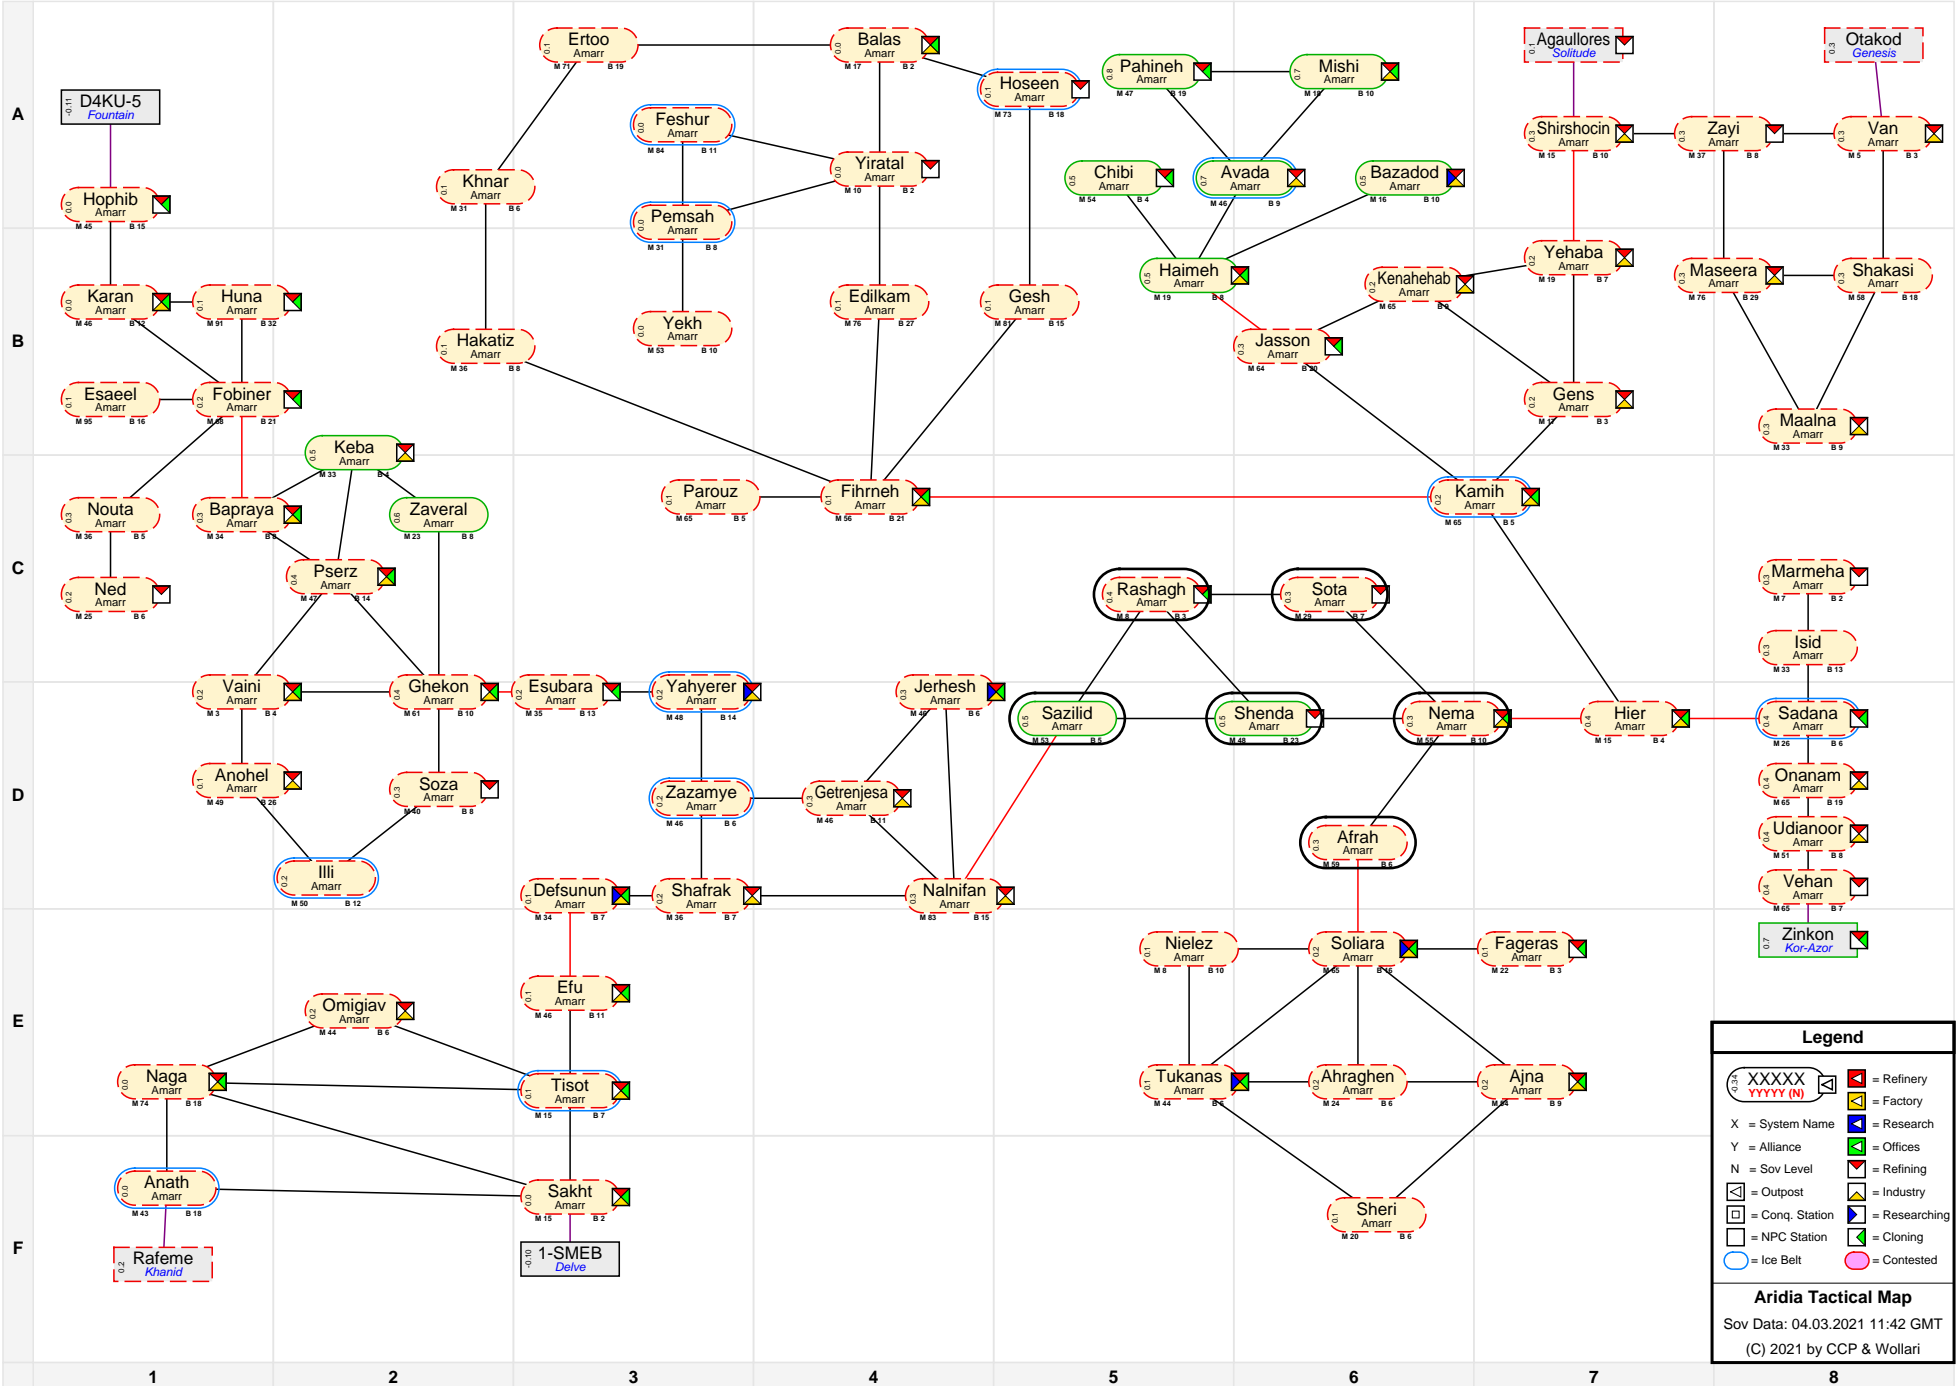

Aridia Tactical Map

Legend

- XXXXX YYYYY (N) [Icon] = Refinery
- [Icon] = Factory
- X = System Name
- Y = Alliance
- N = Sov Level
- [Icon] = Research
- [Icon] = Offices
- [Icon] = Refining
- [Icon] = Industry
- [Icon] = Outpost
- [Icon] = Conq. Station
- [Icon] = Researching
- [Icon] = NPC Station
- [Icon] = Cloning
- [Icon] = Contested
- [Icon] = Ice Belt

Aridia Tactical Map
 Sov Data: 04.03.2021 11:42 GMT
 (C) 2021 by CCP & Wollari