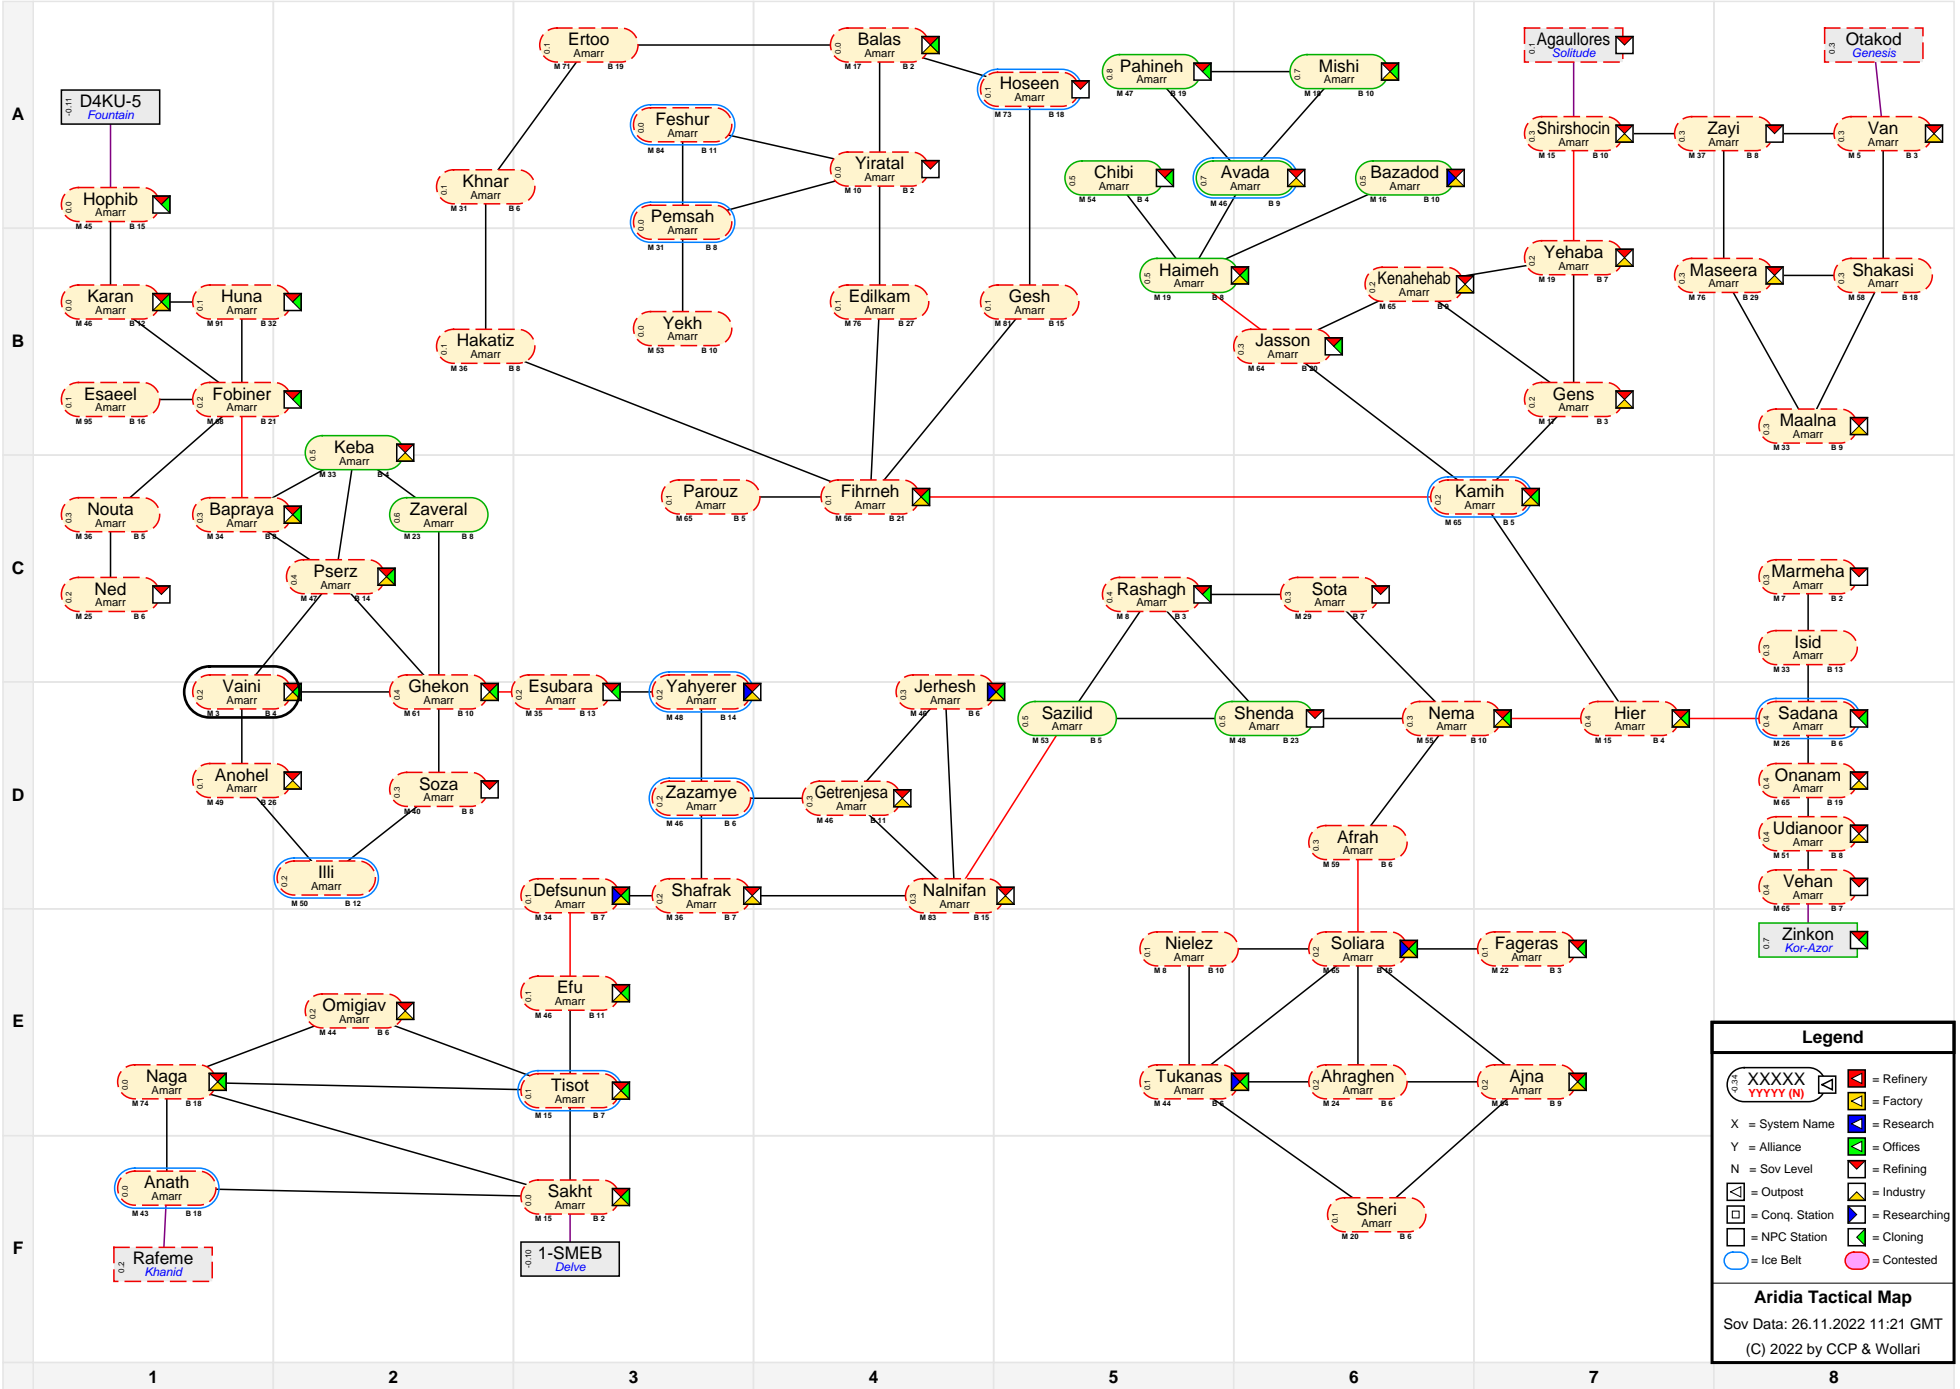

# Aridia Tactical Map

**Legend**

- XXXXX YYYYY (N) [Icon] = Refinery
- [Icon] = Factory
- X = System Name
- Y = Alliance
- N = Sov Level
- [Icon] = Research
- [Icon] = Offices
- [Icon] = Refining
- [Icon] = Industry
- [Icon] = Outpost
- [Icon] = Conq. Station
- [Icon] = Researching
- [Icon] = NPC Station
- [Icon] = Cloning
- [Icon] = Ice Belt
- [Icon] = Contested

**Aridia Tactical Map**  
 Sov Data: 26.11.2022 11:21 GMT  
 (C) 2022 by CCP & Wollari