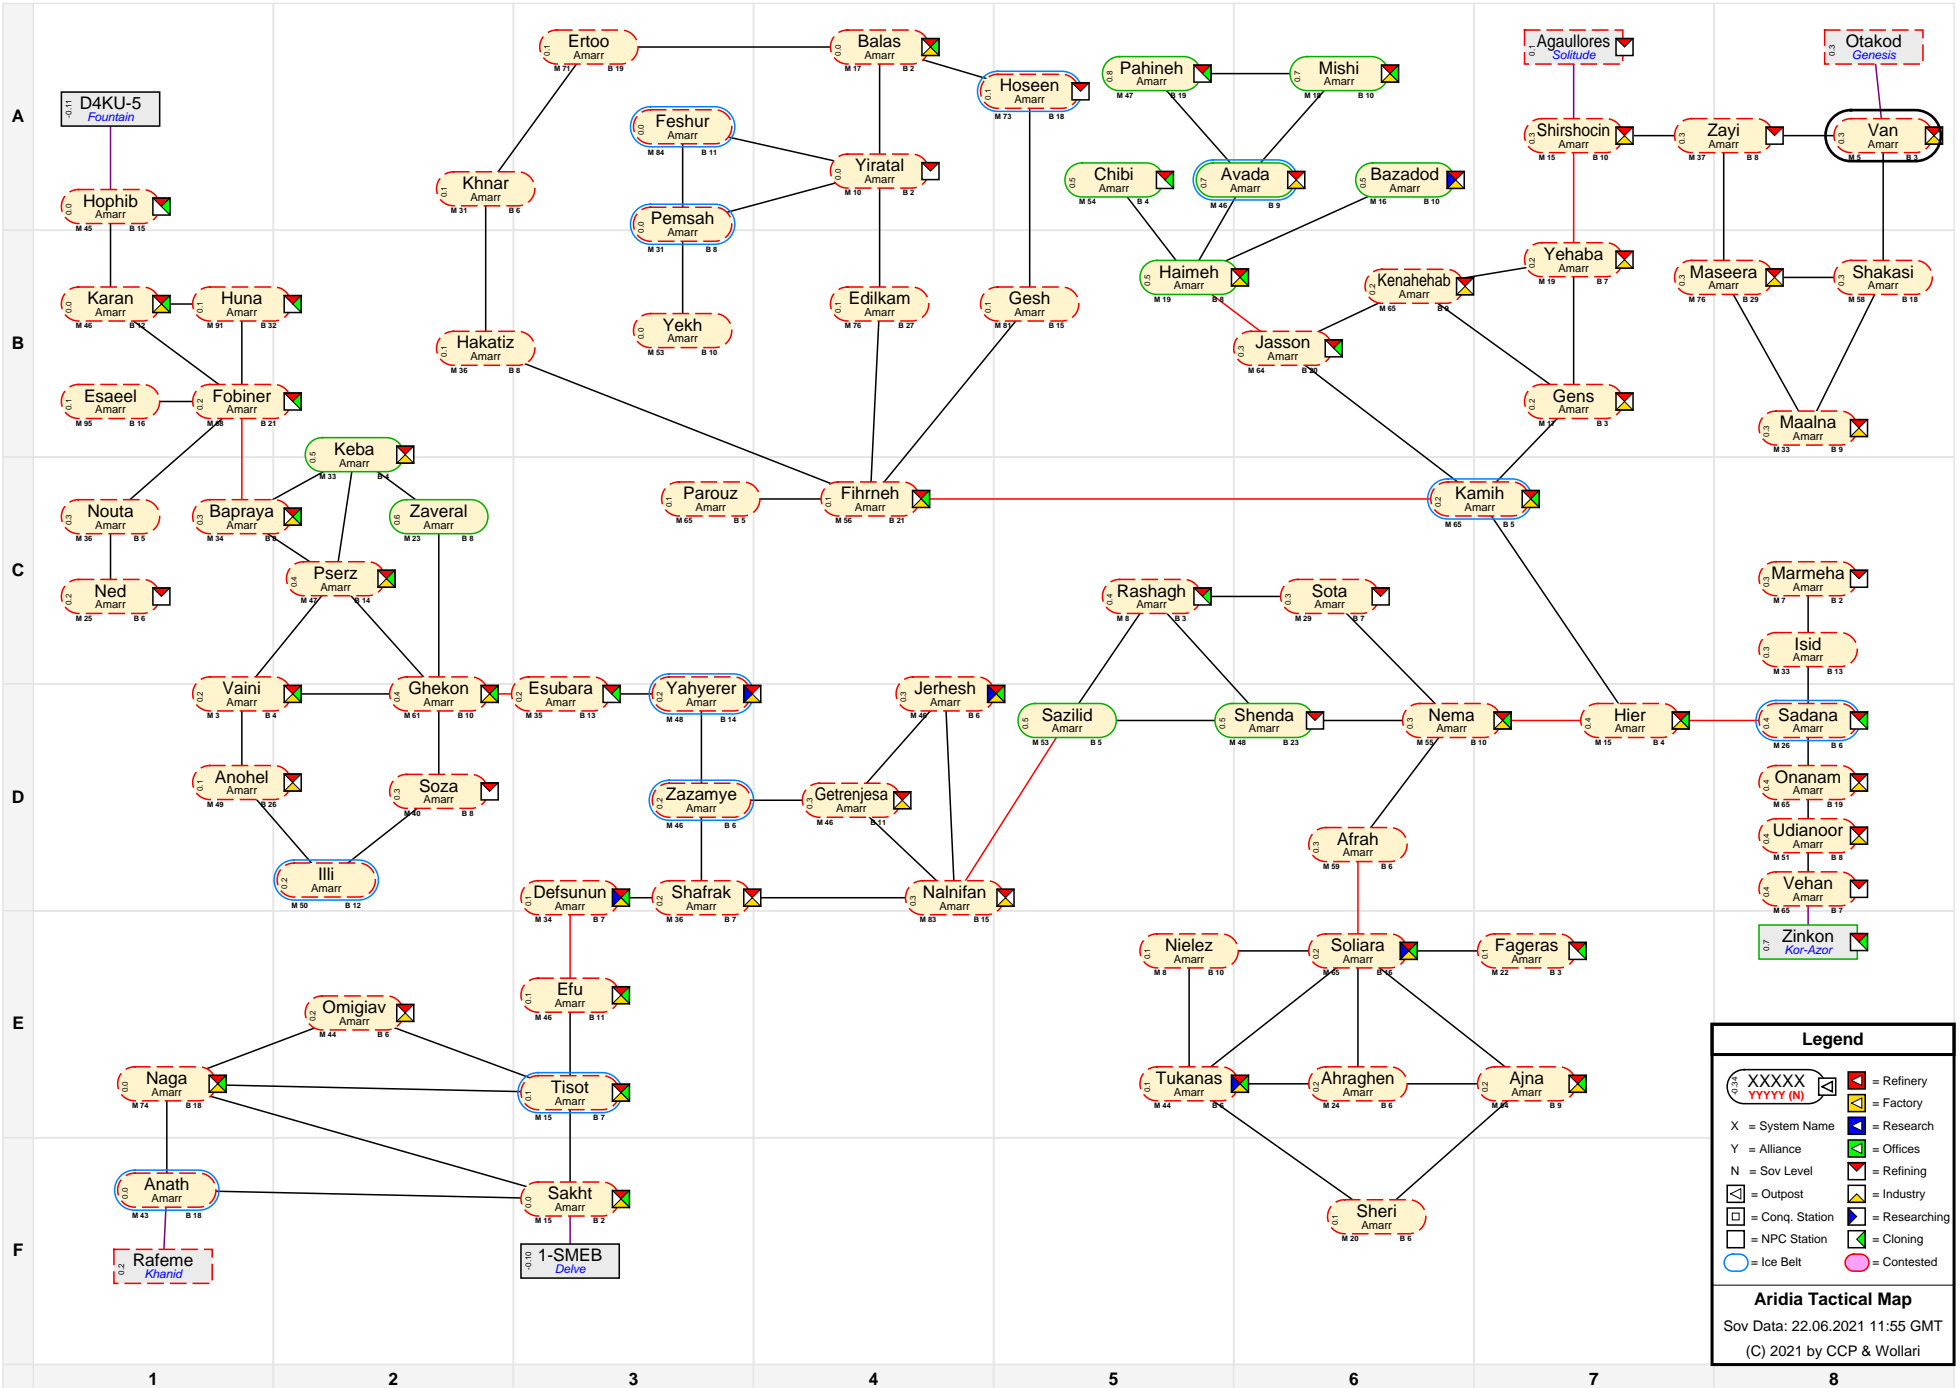

Aridia Tactical Map

Legend	
	= Refinery
	= Factory
	= Research
	= Offices
	= Refining
	= Industry
	= Researching
	= Cloning
	= Contested
	= Ice Belt

Aridia Tactical Map
 Sov Data: 22.06.2021 11:55 GMT
 (C) 2021 by CCP & Wollari