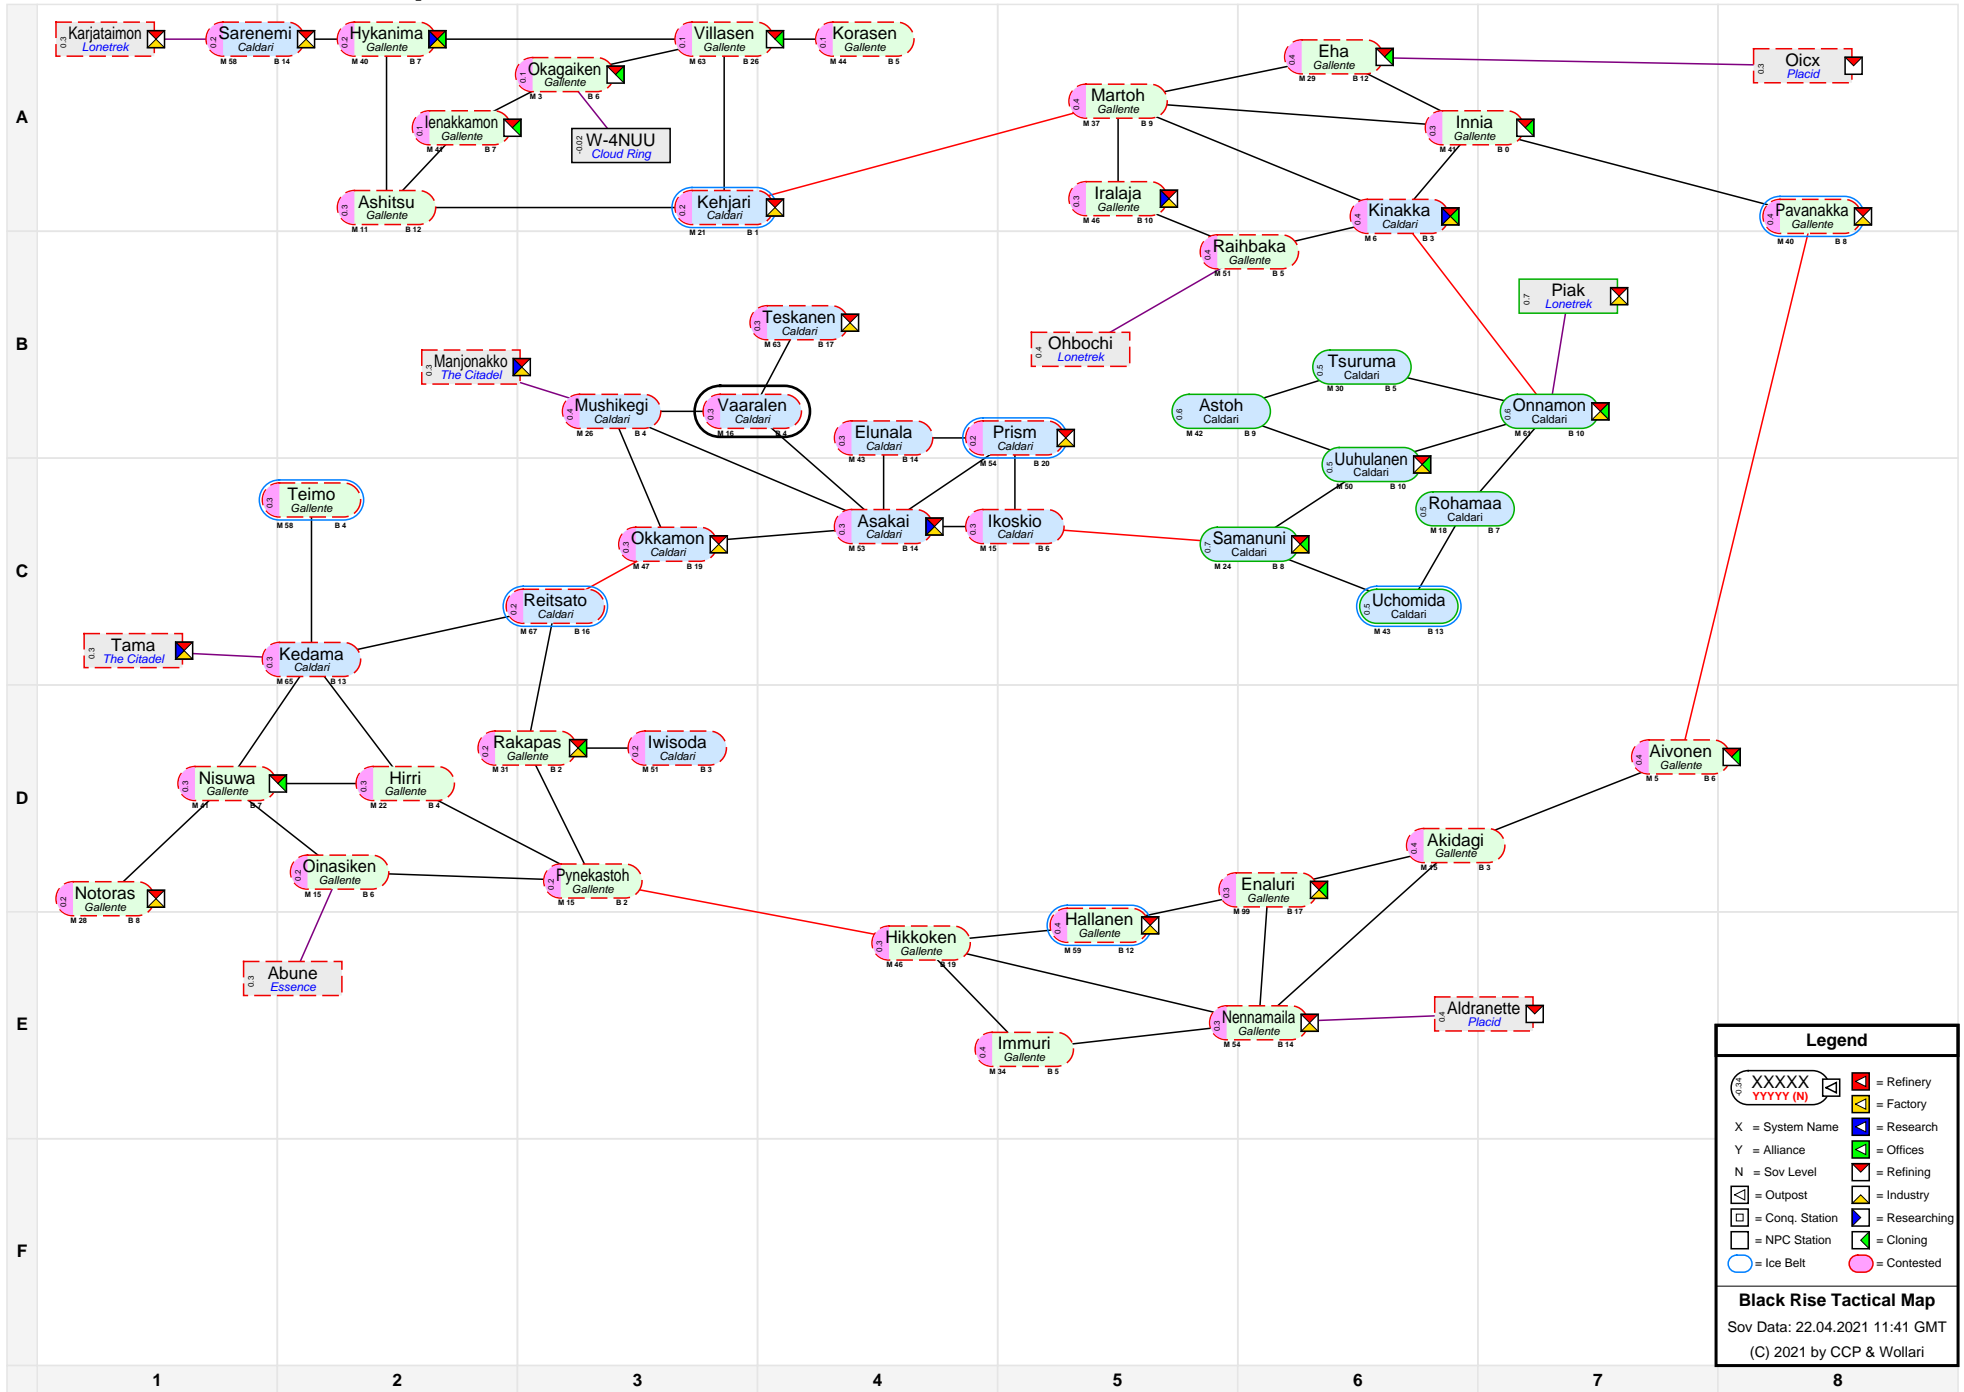

Black Rise Tactical Map

Legend

- XXXXX (Red square) = Refinery
- YYYY (N) (Yellow square) = Factory
- X (Blue square) = System Name
- Y (Green square) = Alliance
- N (Red triangle) = Offices
- (Red triangle) = Refining
- (Yellow triangle) = Industry
- (Blue square) = Outpost
- (Blue square) = Conq. Station
- (White square) = NPC Station
- (Green square) = Cloning
- (Blue circle) = Ice Belt
- (Pink circle) = Contested

Black Rise Tactical Map
 Sov Data: 22.04.2021 11:41 GMT
 (C) 2021 by CCP & Wollari