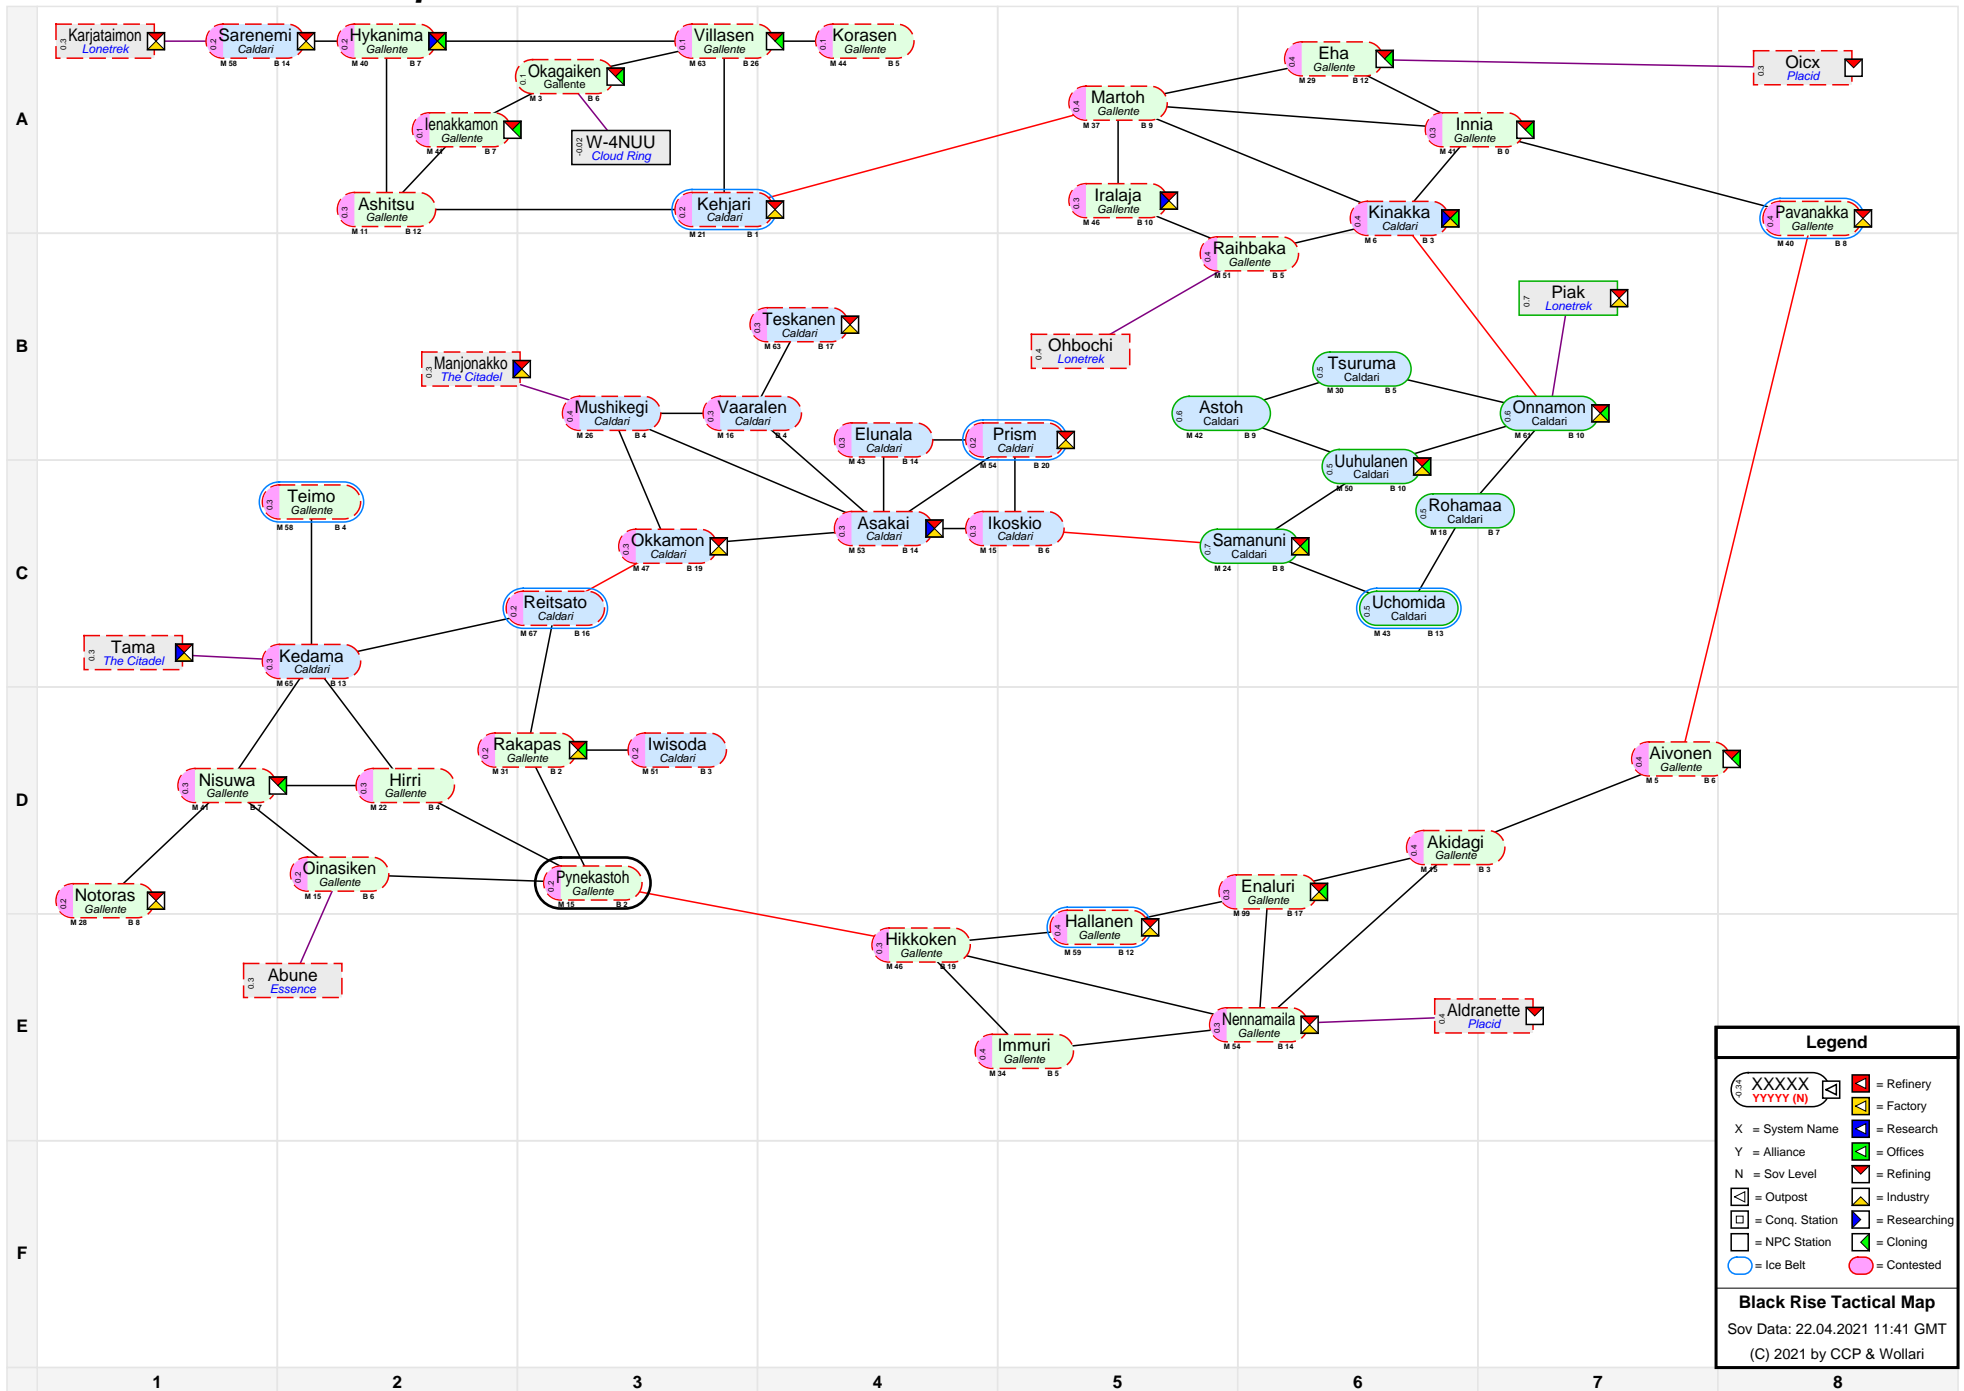

Black Rise Tactical Map

Legend	
X = System Name	
Y = Alliance	
N = Sov Level	

Black Rise Tactical Map
 Sov Data: 22.04.2021 11:41 GMT
 (C) 2021 by CCP & Wollari