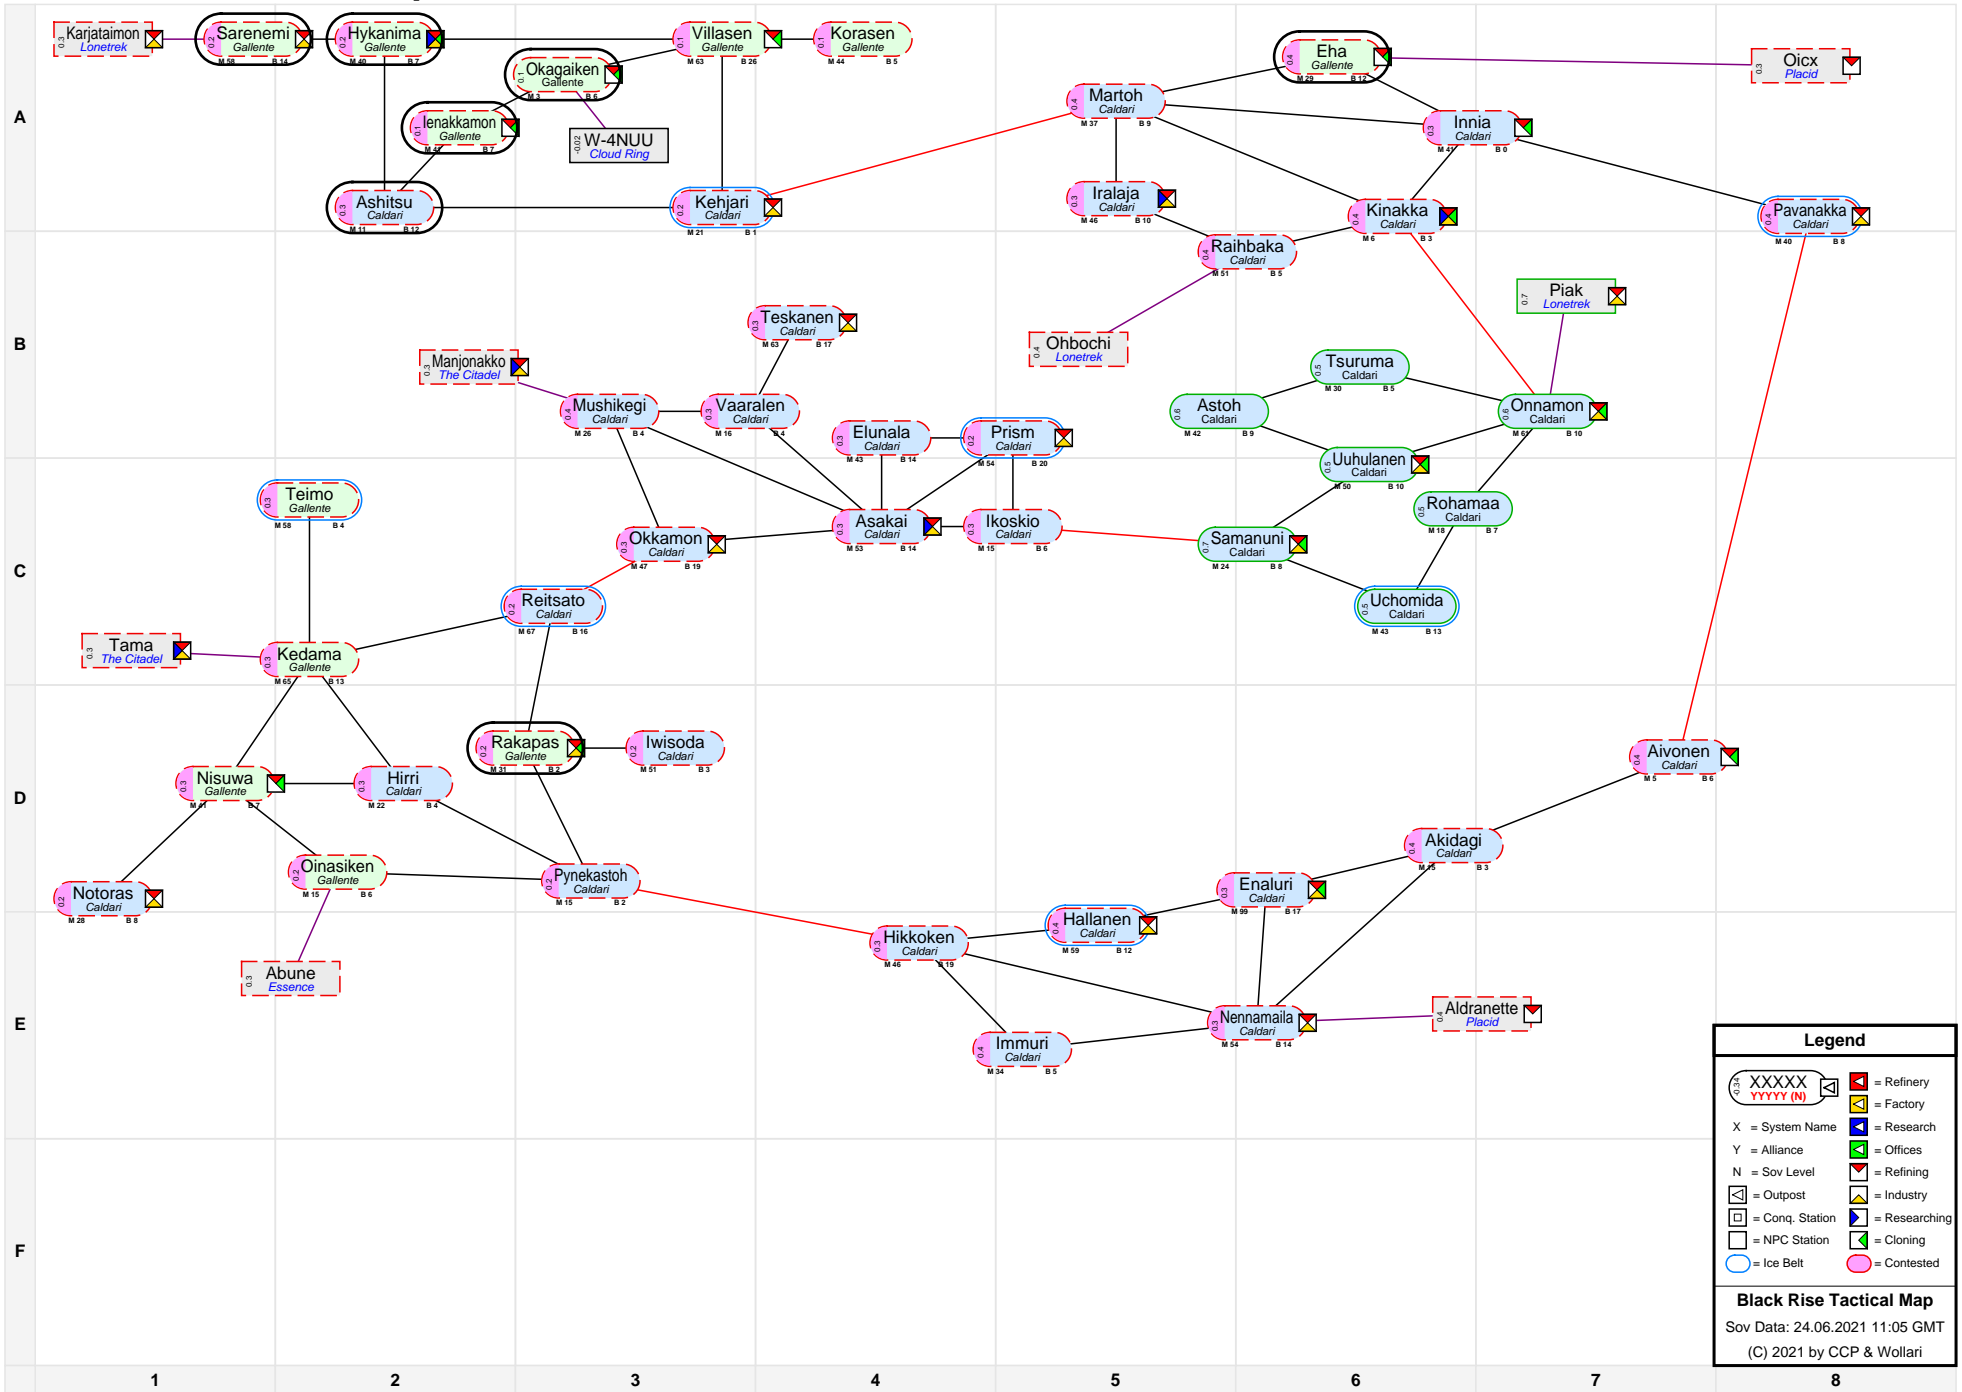

Black Rise Tactical Map

Legend	
X = System Name	
Y = Alliance	
N = Sov Level	

Black Rise Tactical Map
 Sov Data: 24.06.2021 11:05 GMT
 (C) 2021 by CCP & Wollari