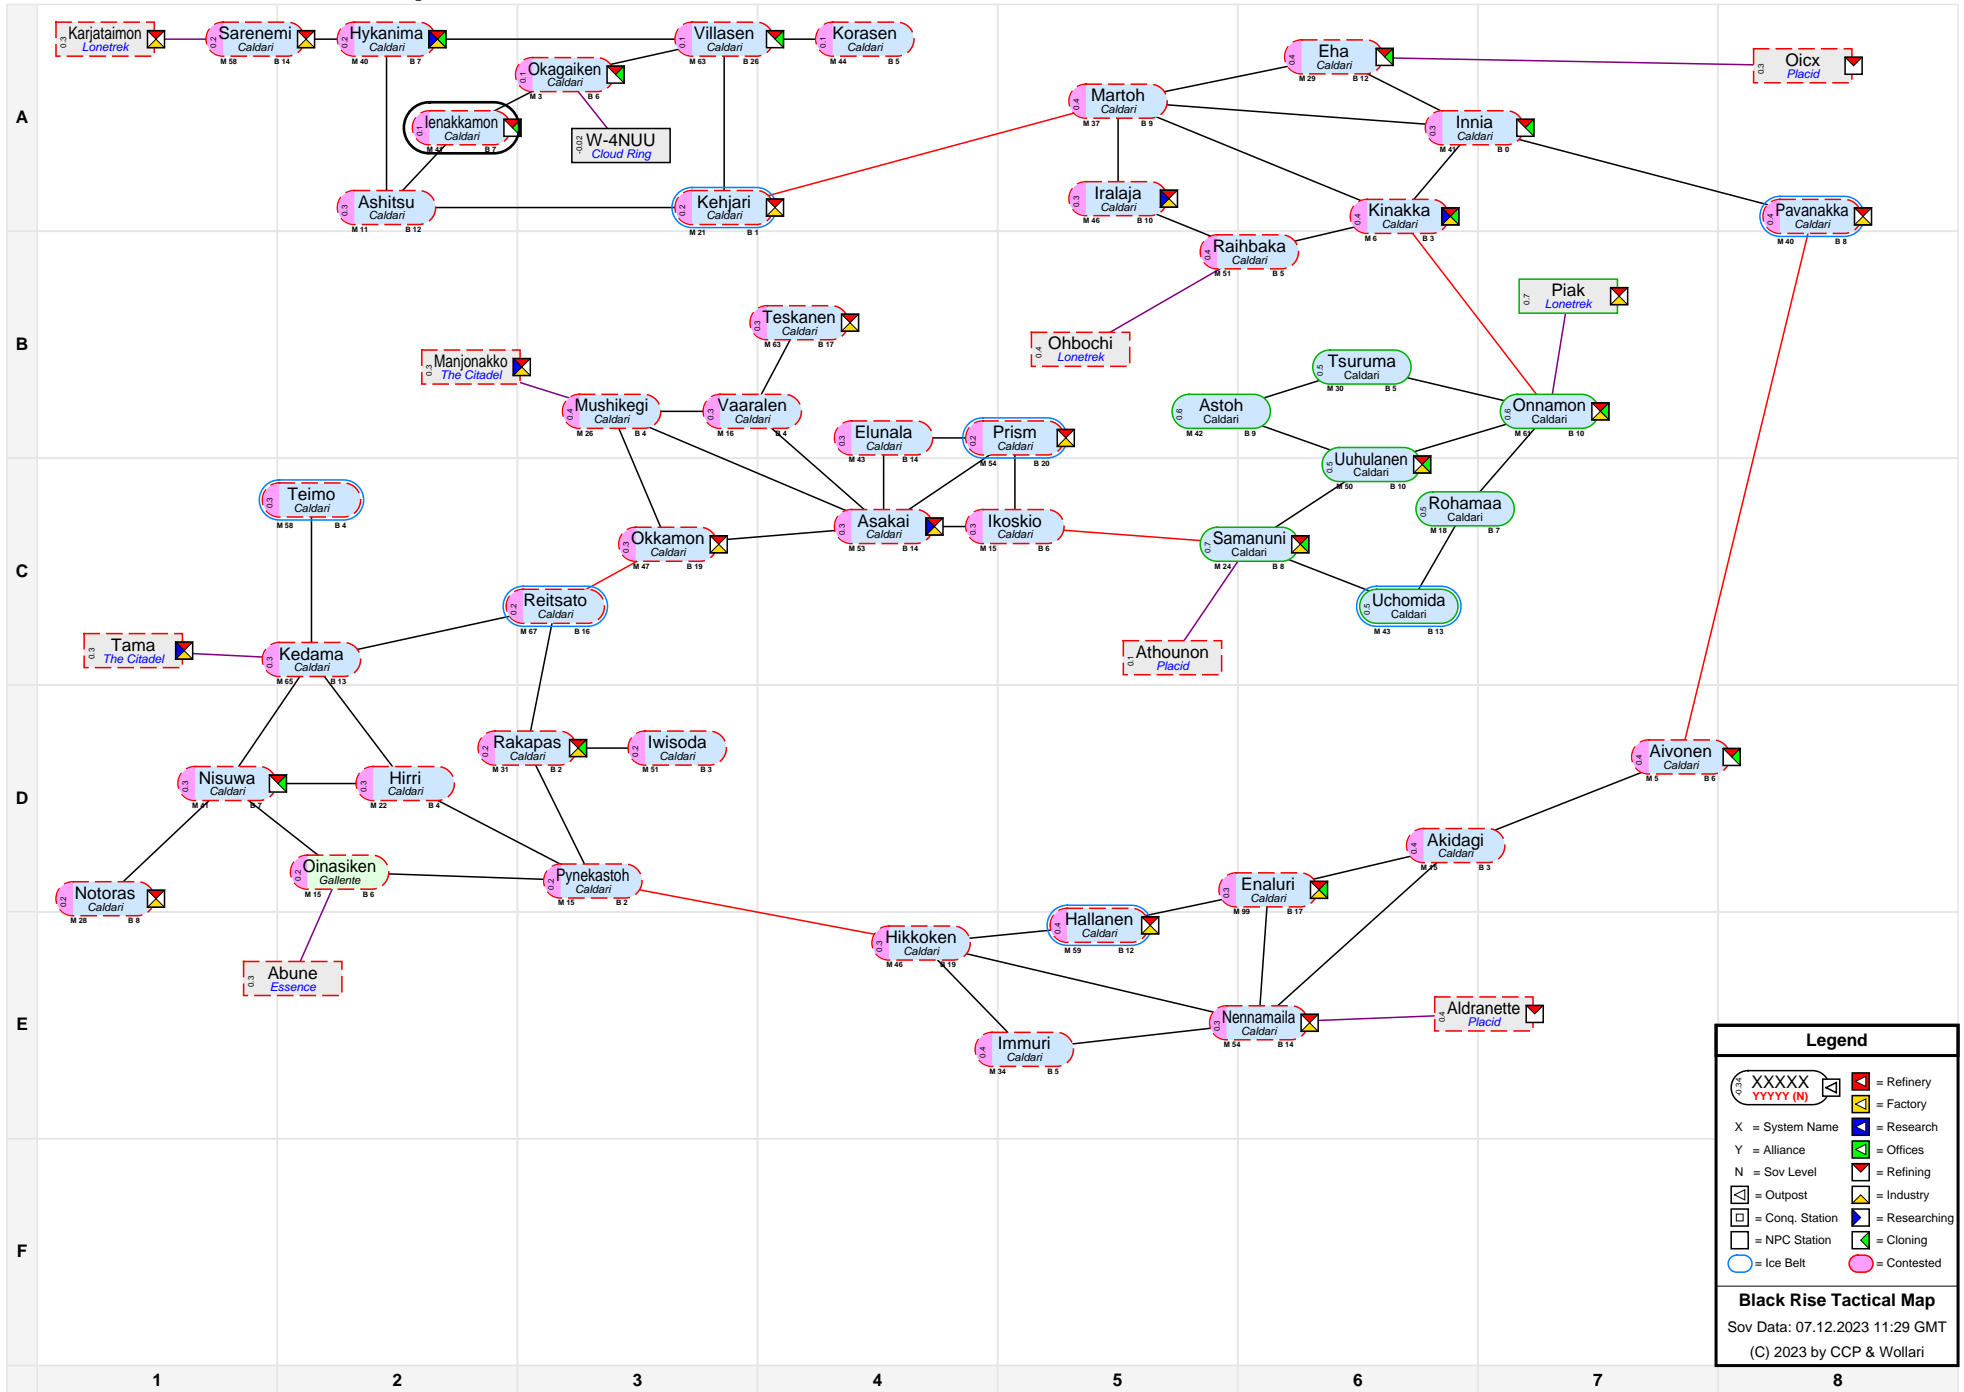

Black Rise Tactical Map

Legend

- XXXXXX (red) = Refinery
- YYYY (N) (yellow) = Factory
- X = System Name
- Y = Alliance
- N = Sov Level
- [Icon] = Outpost
- [Icon] = Conq. Station
- [Icon] = NPC Station
- [Icon] = Ice Belt
- [Icon] = Contested
- [Icon] = Research
- [Icon] = Offices
- [Icon] = Refining
- [Icon] = Industry
- [Icon] = Researching
- [Icon] = Cloning
- [Icon] = Placid

Black Rise Tactical Map
 Sov Data: 07.12.2023 11:29 GMT
 (C) 2023 by CCP & Wollari