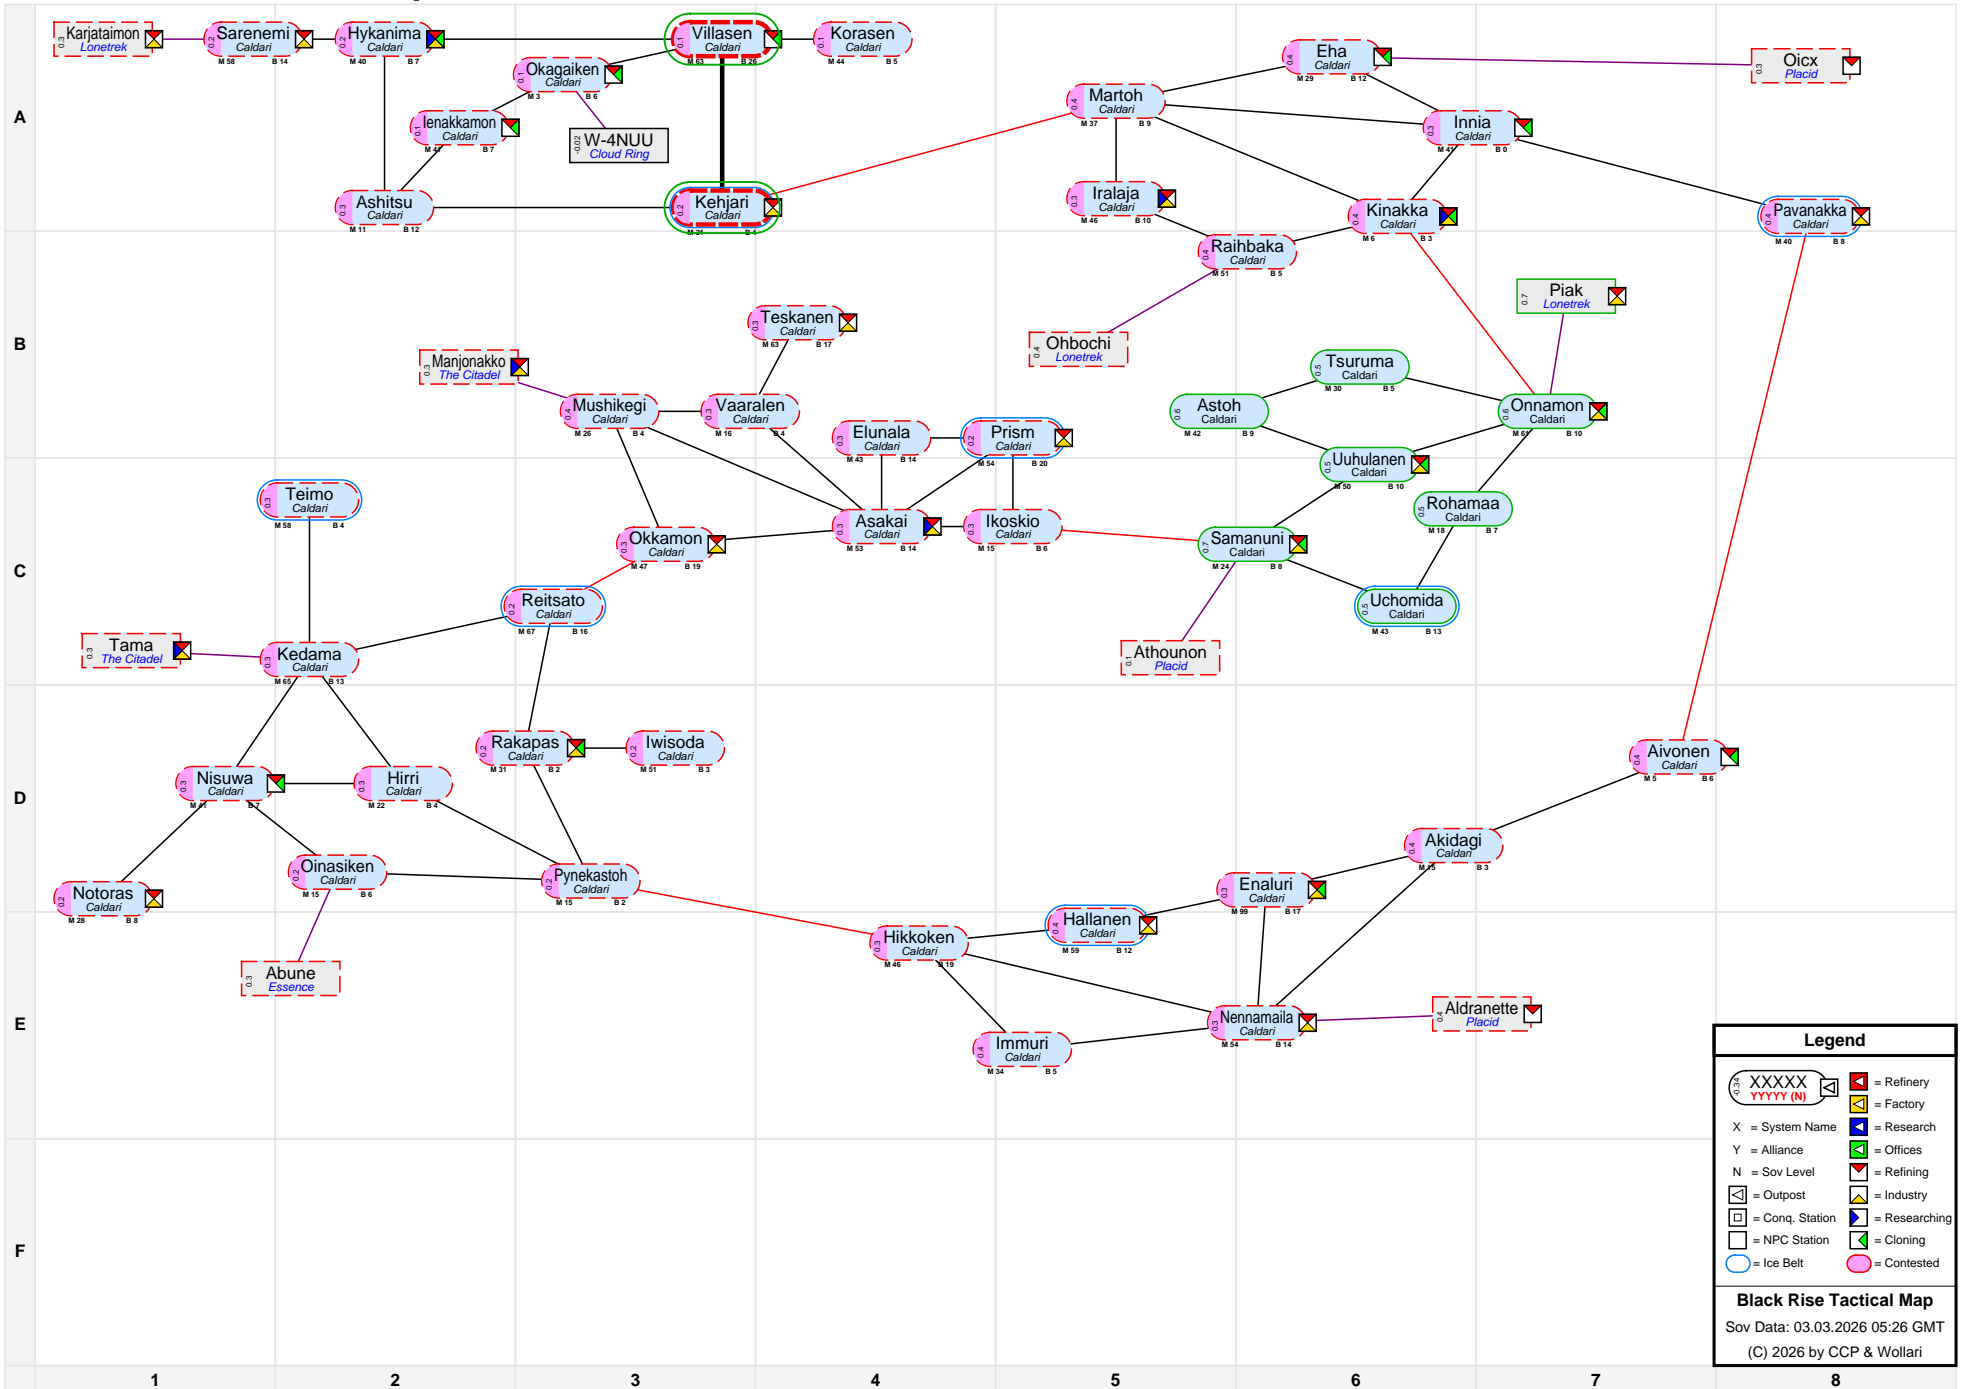

Black Rise Tactical Map

Legend	
	XXXXXX YYYY (N)
	= Refinery
	= Factory
	= Research
	= Offices
	= Refining
	= Industry
	= Conq. Station
	= Researching
	= NPC Station
	= Cloning
	= Ice Belt
	= Contested

Black Rise Tactical Map
 Sov Data: 03.03.2026 05:26 GMT
 (C) 2026 by CCP & Wollari