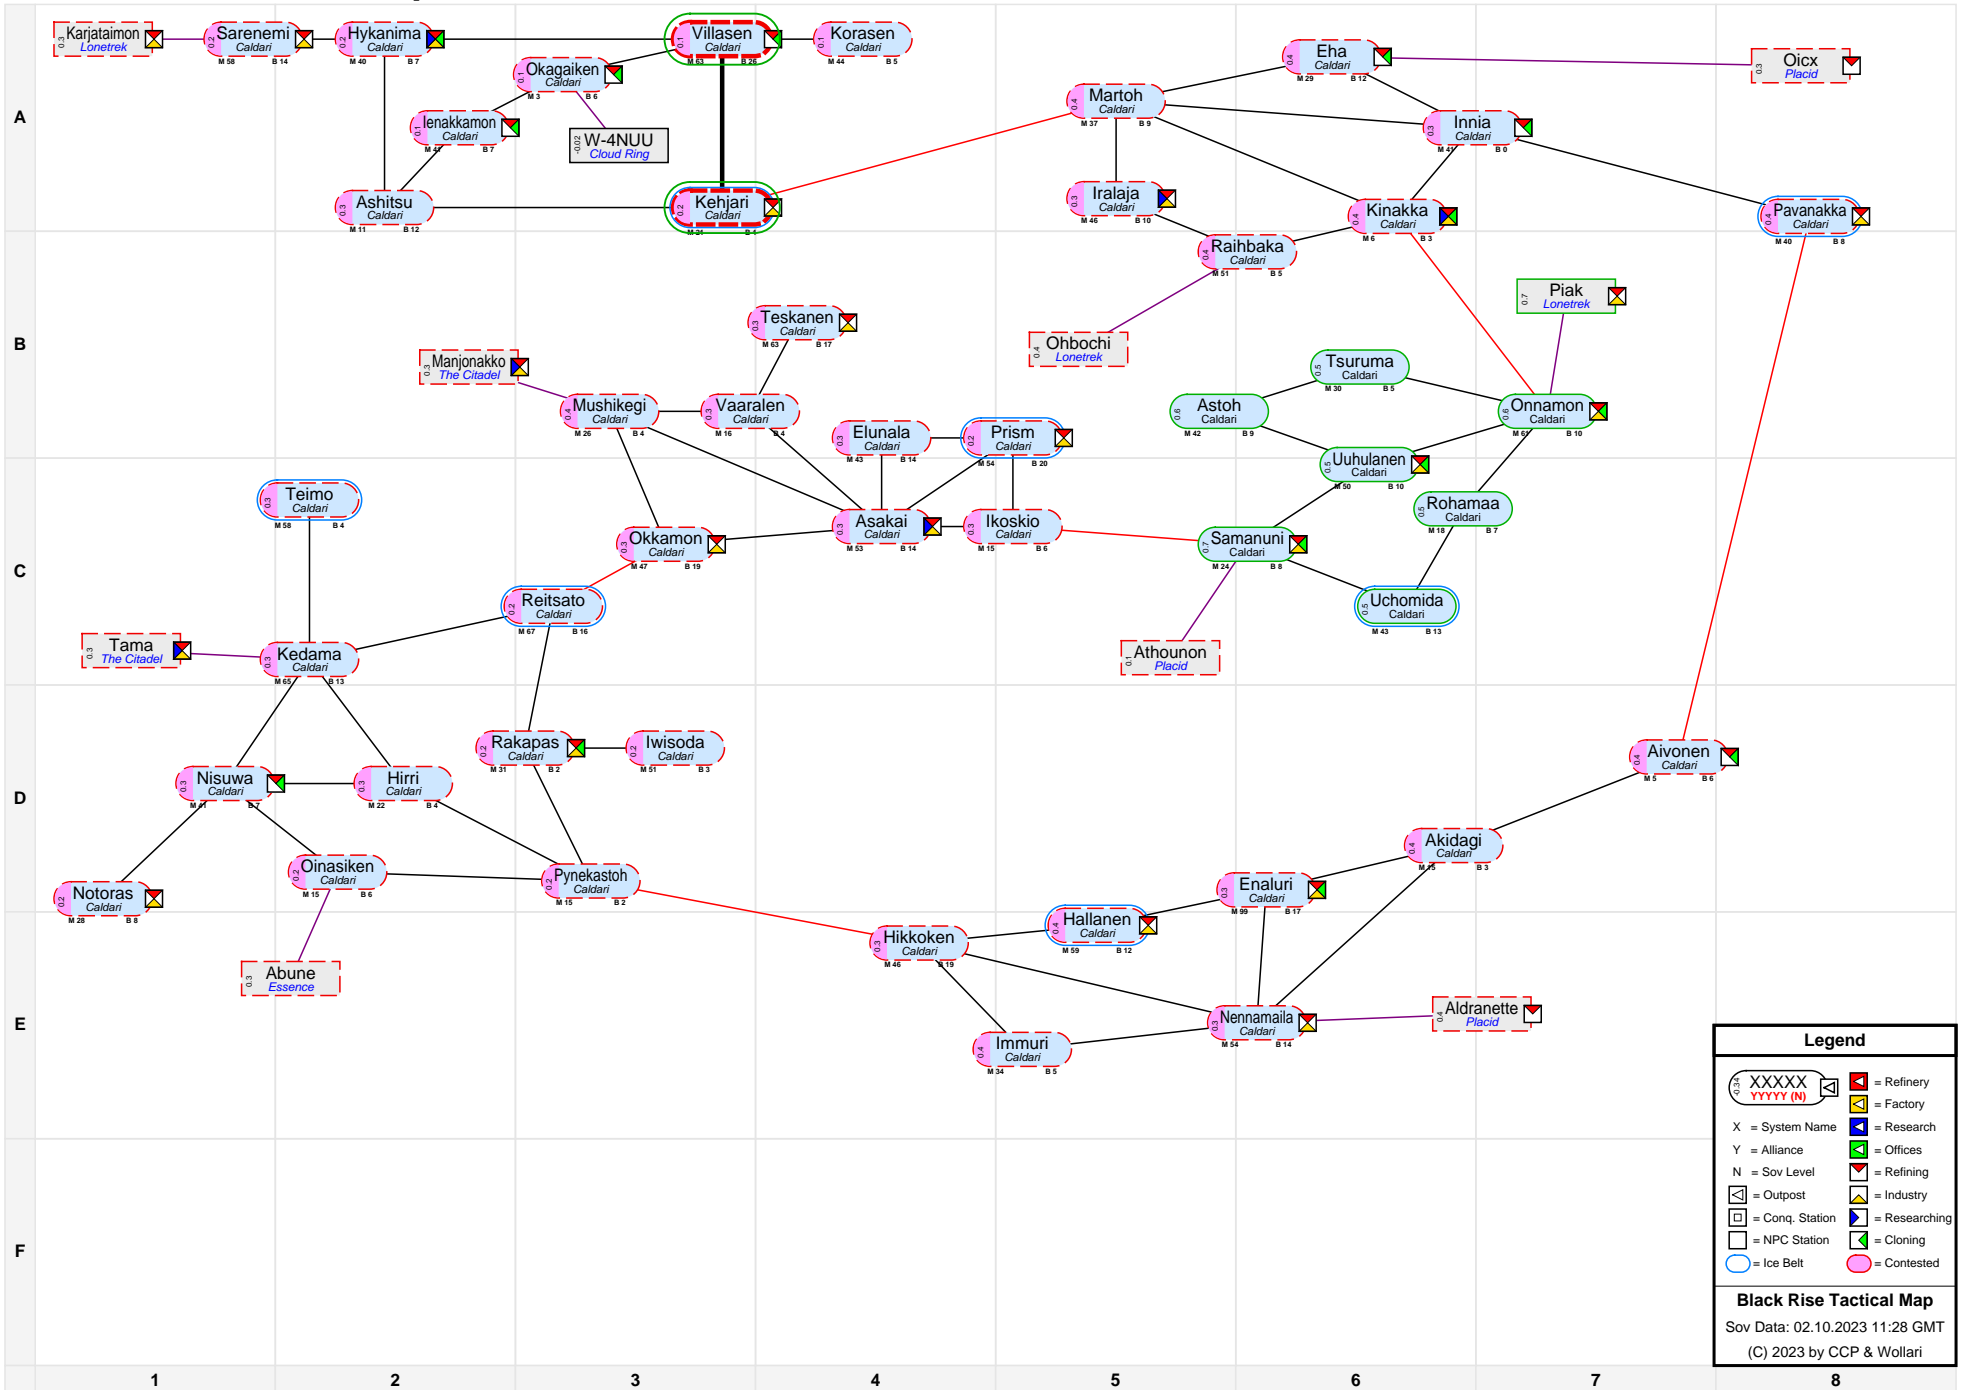

Black Rise Tactical Map

Legend

- = Refinery
- = System Name
- = Alliance
- = Sov Level
- = Outpost
- = Conq. Station
- = NPC Station
- = Ice Belt
- = Contested
- = Factory
- = Research
- = Offices
- = Refining
- = Industry
- = Researching
- = Cloning
- = Placid

Black Rise Tactical Map
 Sov Data: 02.10.2023 11:28 GMT
 (C) 2023 by CCP & Wollari