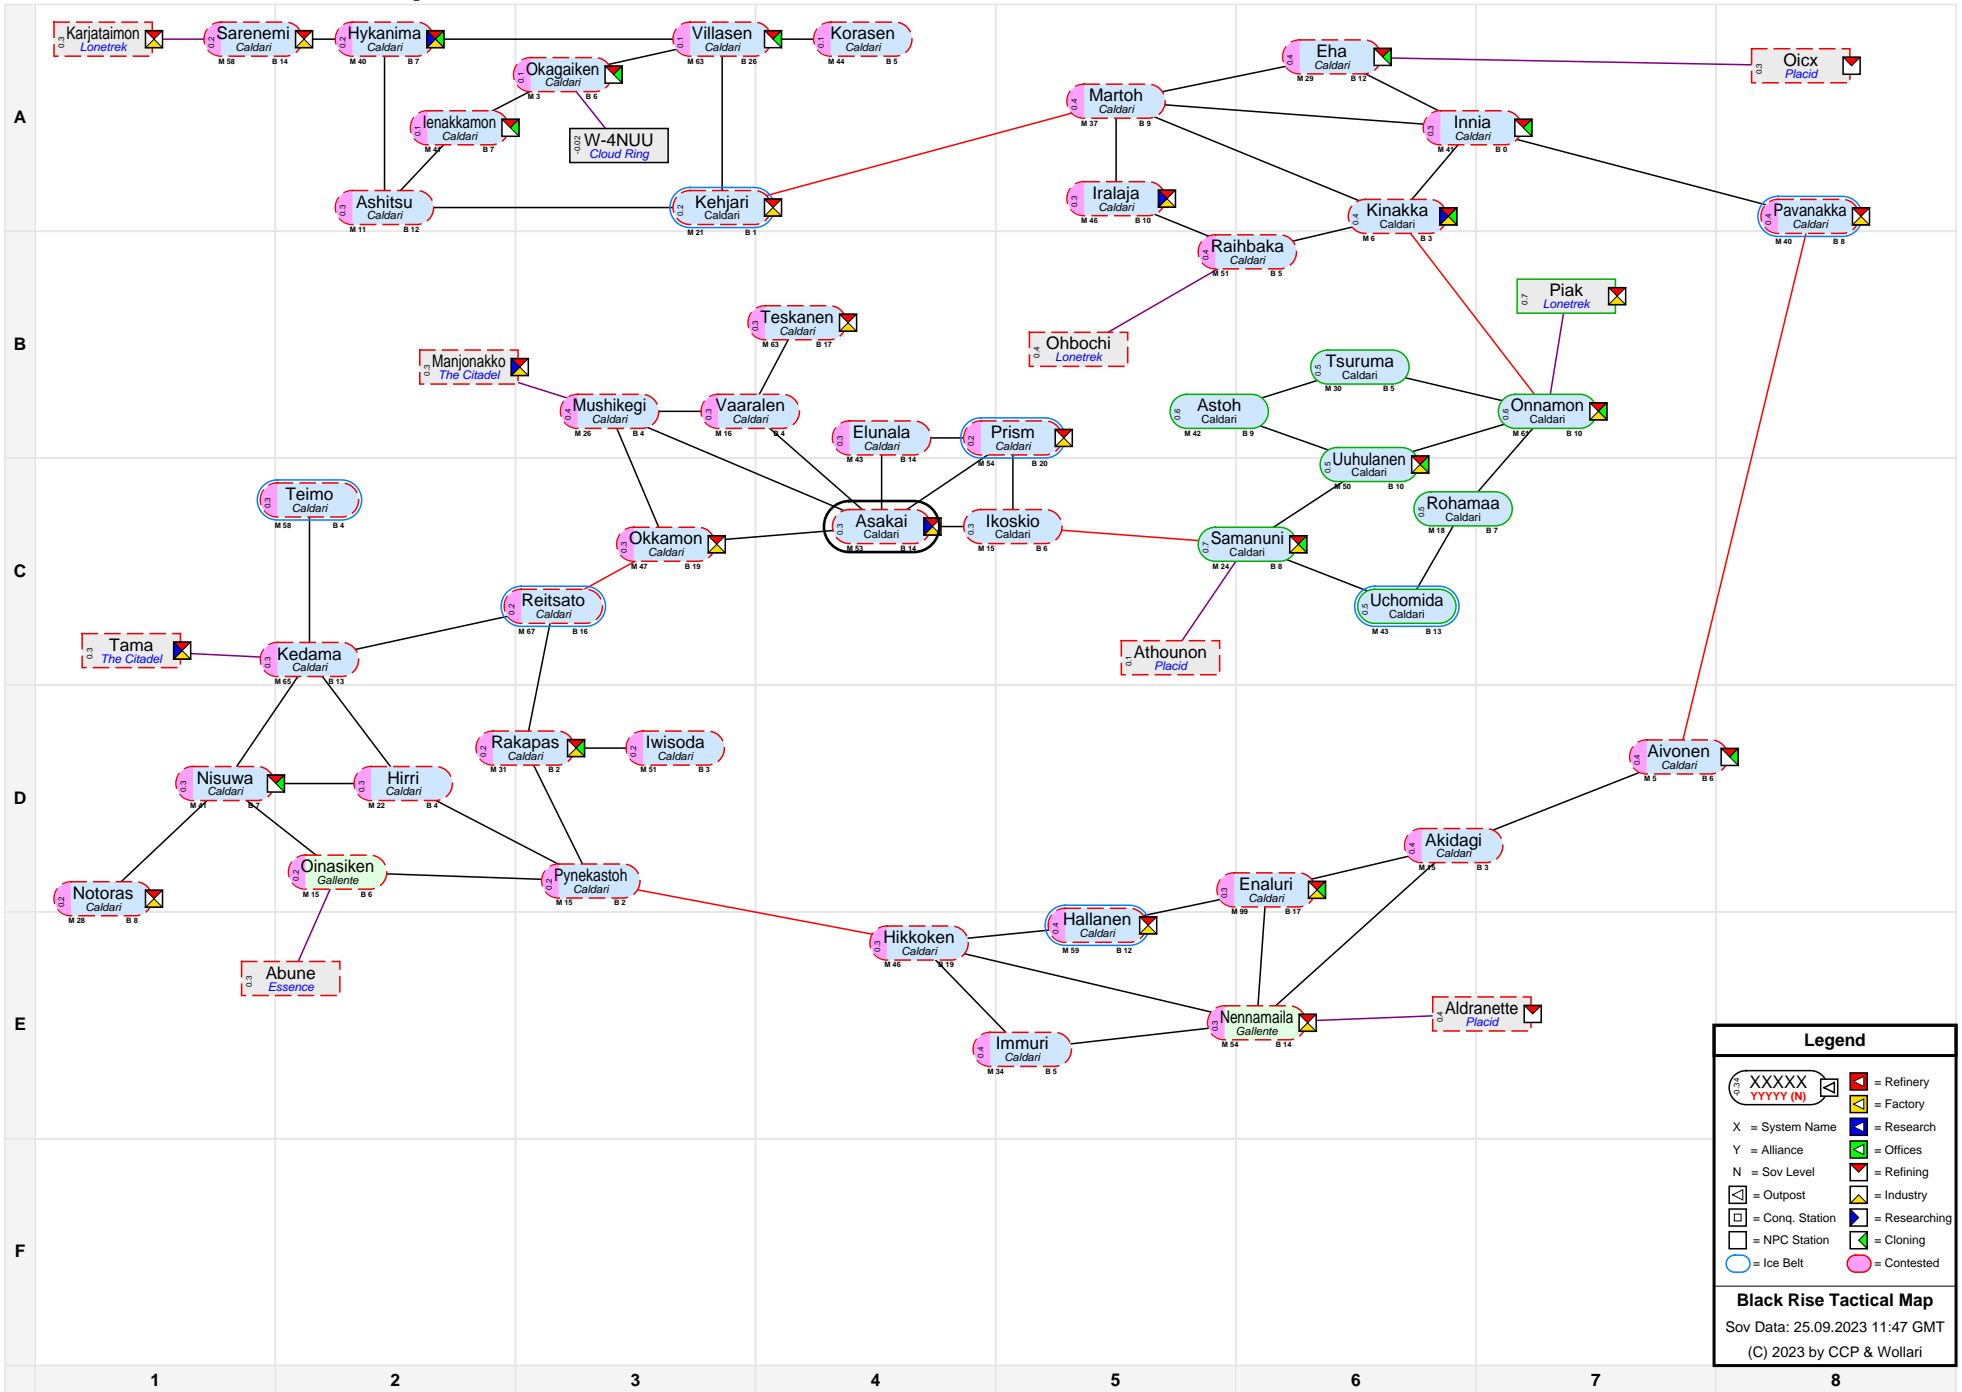

# Black Rise Tactical Map

Legend	
	= Refinery
	= Factory
	= Research
	= Offices
	= Refining
	= Industry
	= Researching
	= Ice Belt
	= Contested

**Black Rise Tactical Map**  
 Sov Data: 25.09.2023 11:47 GMT  
 (C) 2023 by CCP & Wollari