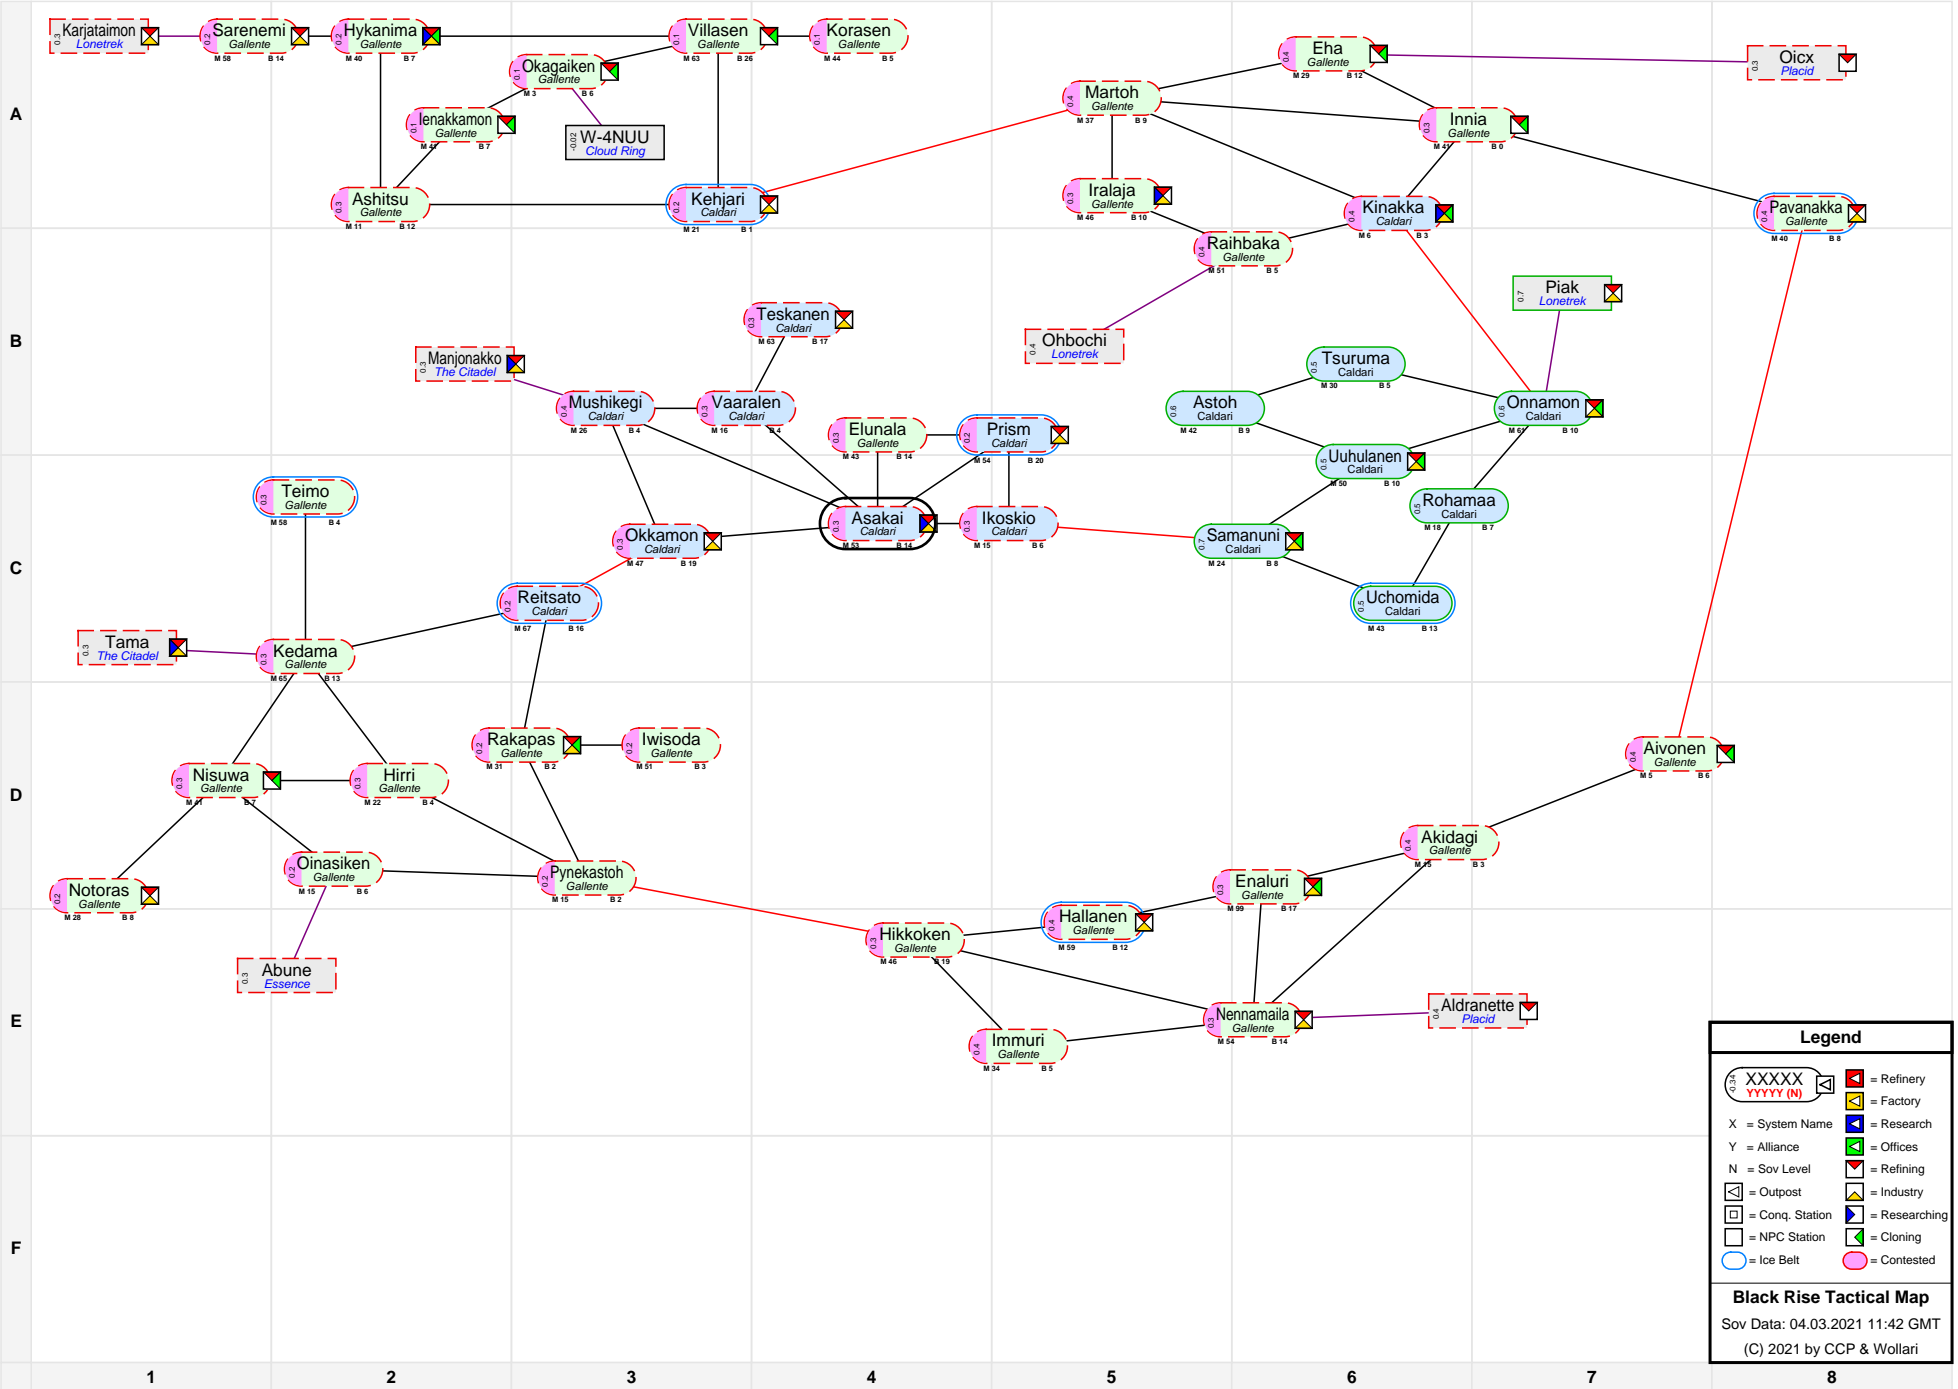

# Black Rise Tactical Map

**Legend**

- XXXXXX (with icon) = Refinery
- YYYYY (N) (with icon) = Factory
- X = System Name
- Y = Alliance
- N = Sov Level
- (with icon) = Outpost
- (with icon) = Conq. Station
- (with icon) = NPC Station
- (with icon) = Ice Belt
- (with icon) = Contested
- (with icon) = Research
- (with icon) = Offices
- (with icon) = Refining
- (with icon) = Industry
- (with icon) = Researching
- (with icon) = Cloning

**Black Rise Tactical Map**  
 Sov Data: 04.03.2021 11:42 GMT  
 (C) 2021 by CCP & Wollari