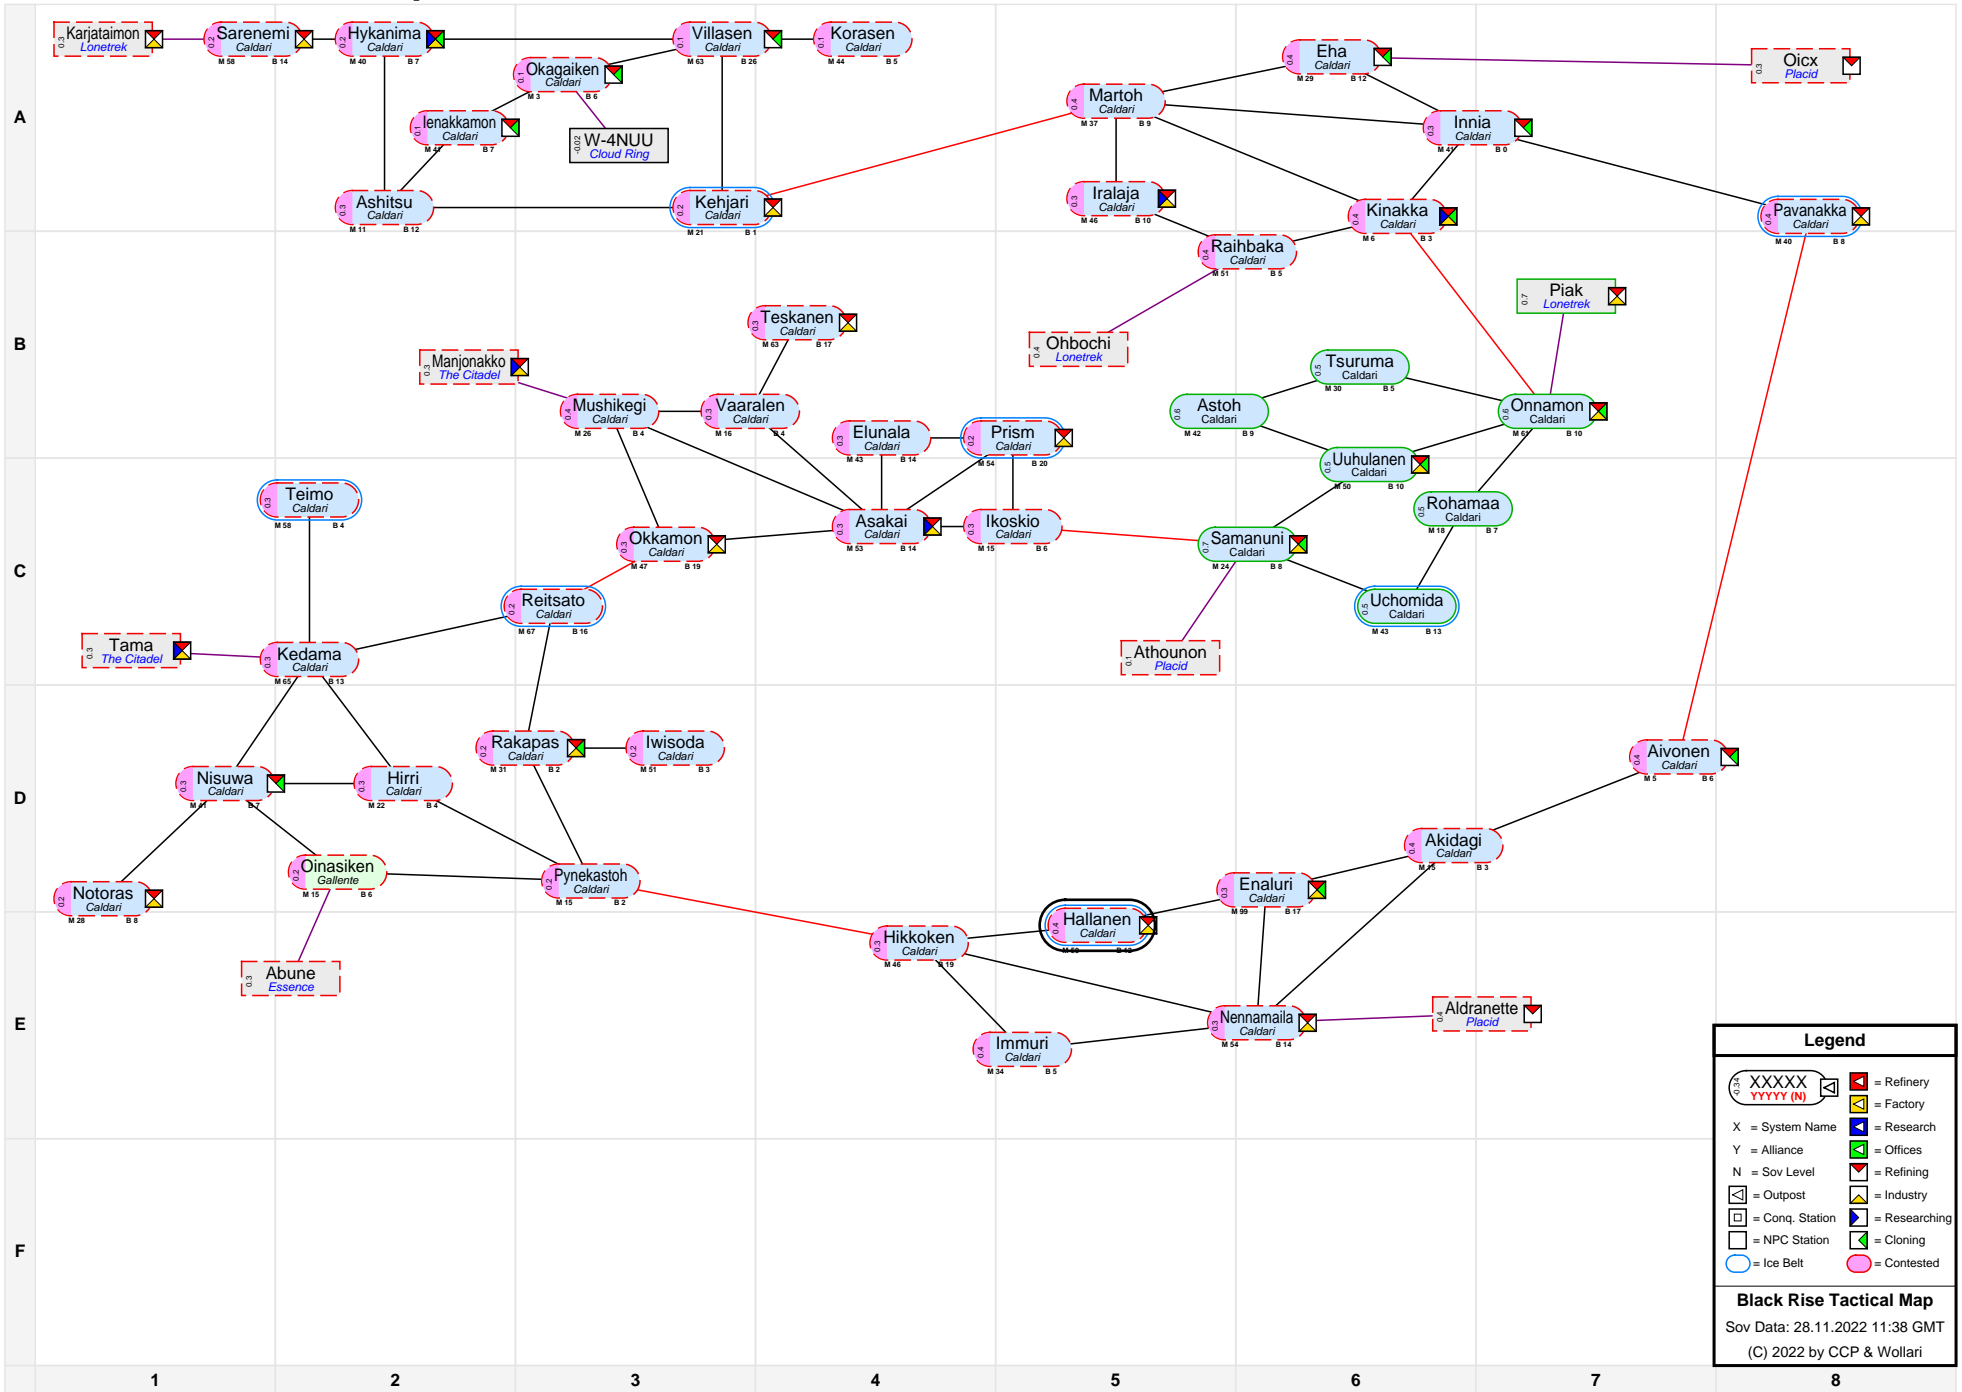

Black Rise Tactical Map

Legend	

Black Rise Tactical Map
 Sov Data: 28.11.2022 11:38 GMT
 (C) 2022 by CCP & Wollari