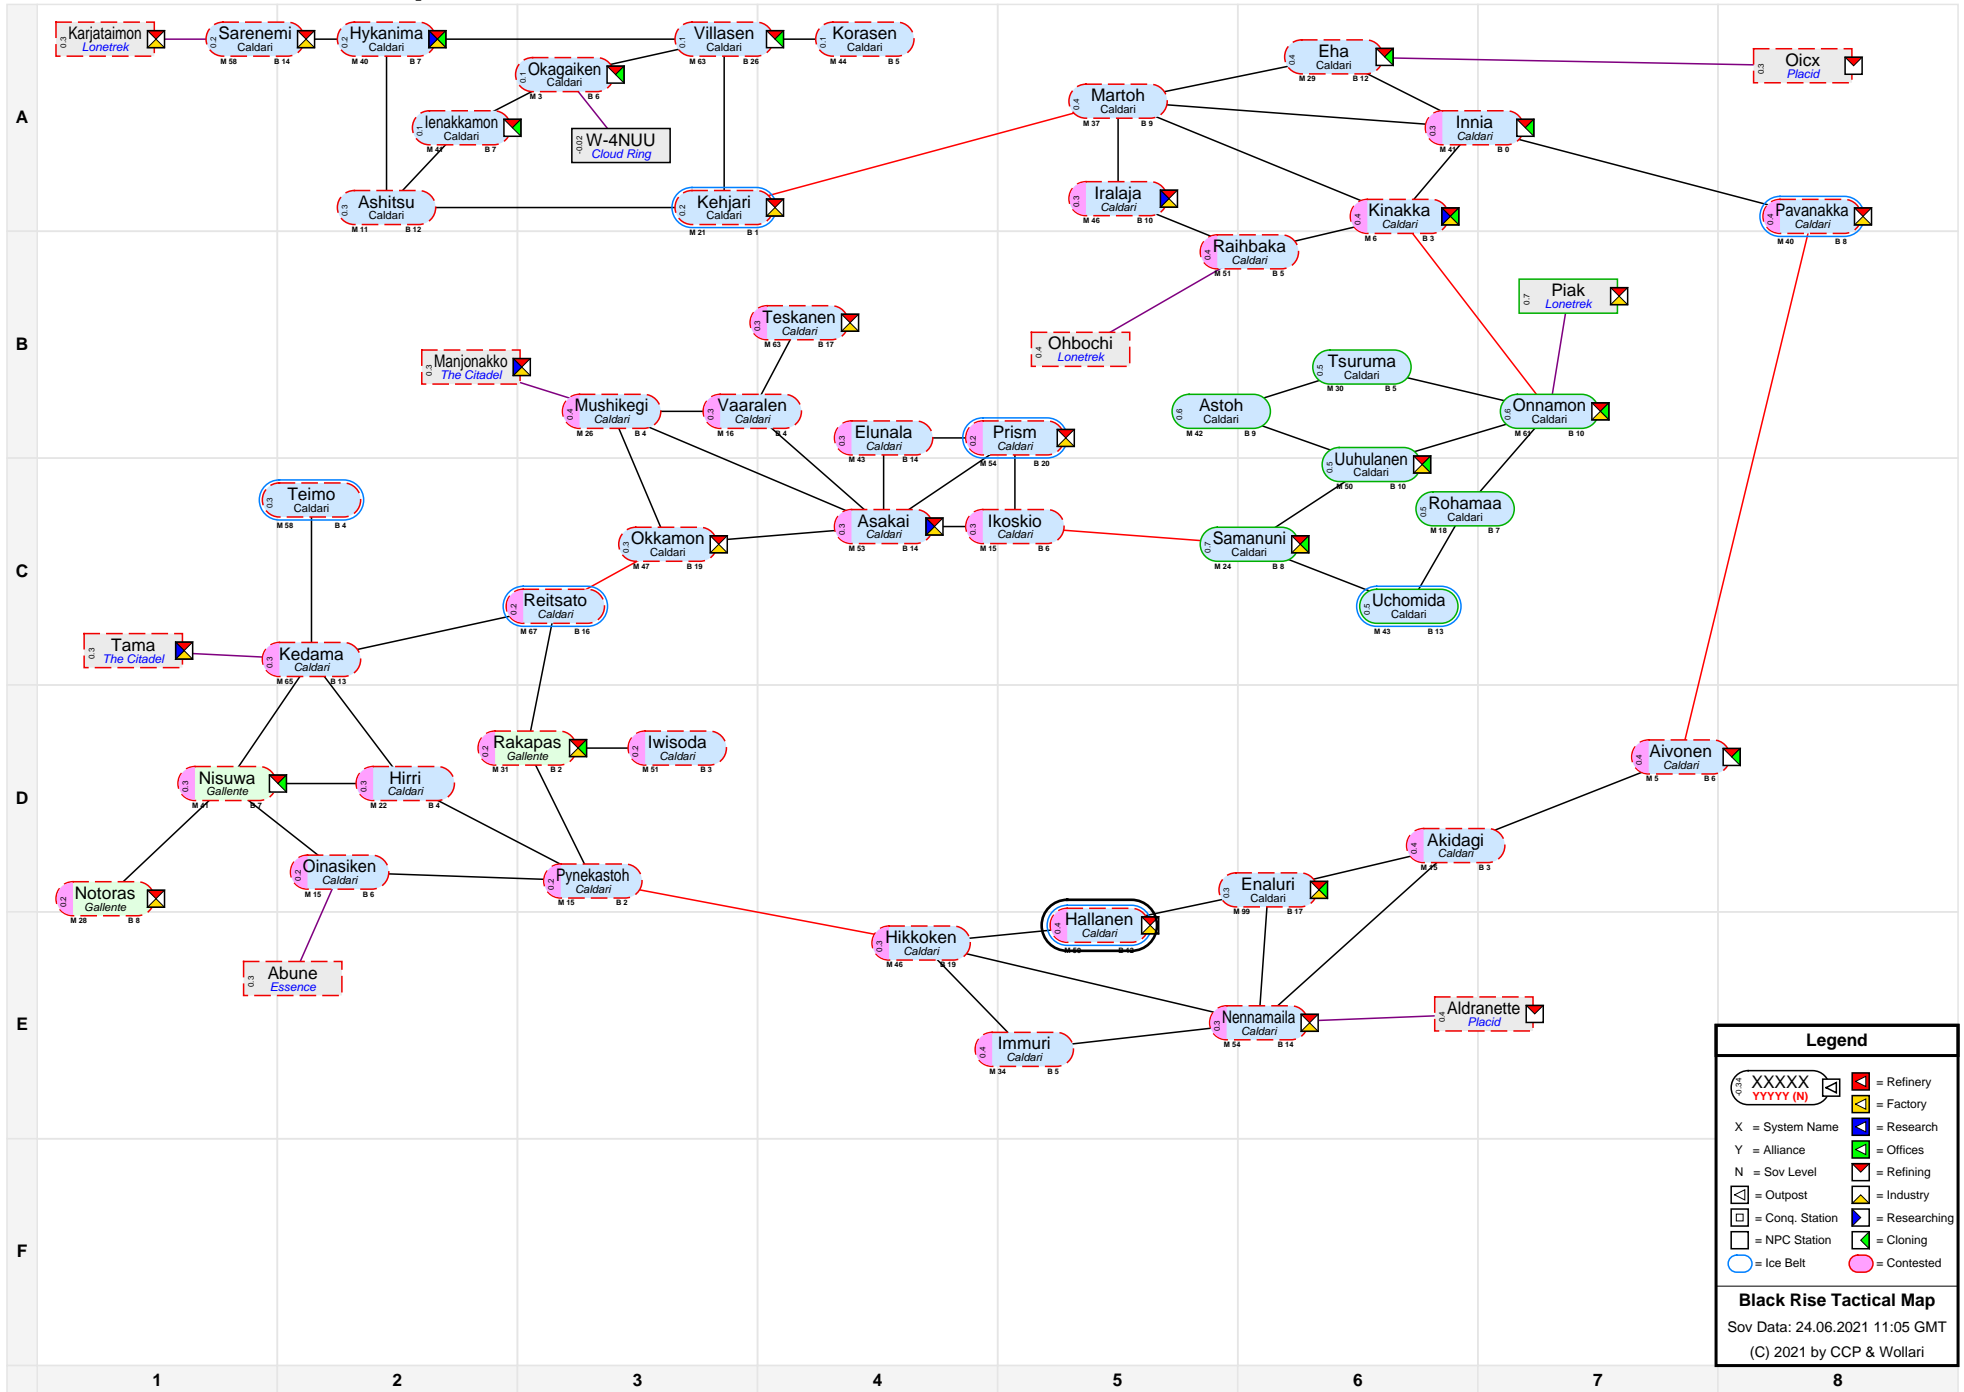

Black Rise Tactical Map

Legend	
X = System Name	
Y = Alliance	
N = Sov Level	

Black Rise Tactical Map
 Sov Data: 24.06.2021 11:05 GMT
 (C) 2021 by CCP & Wollari