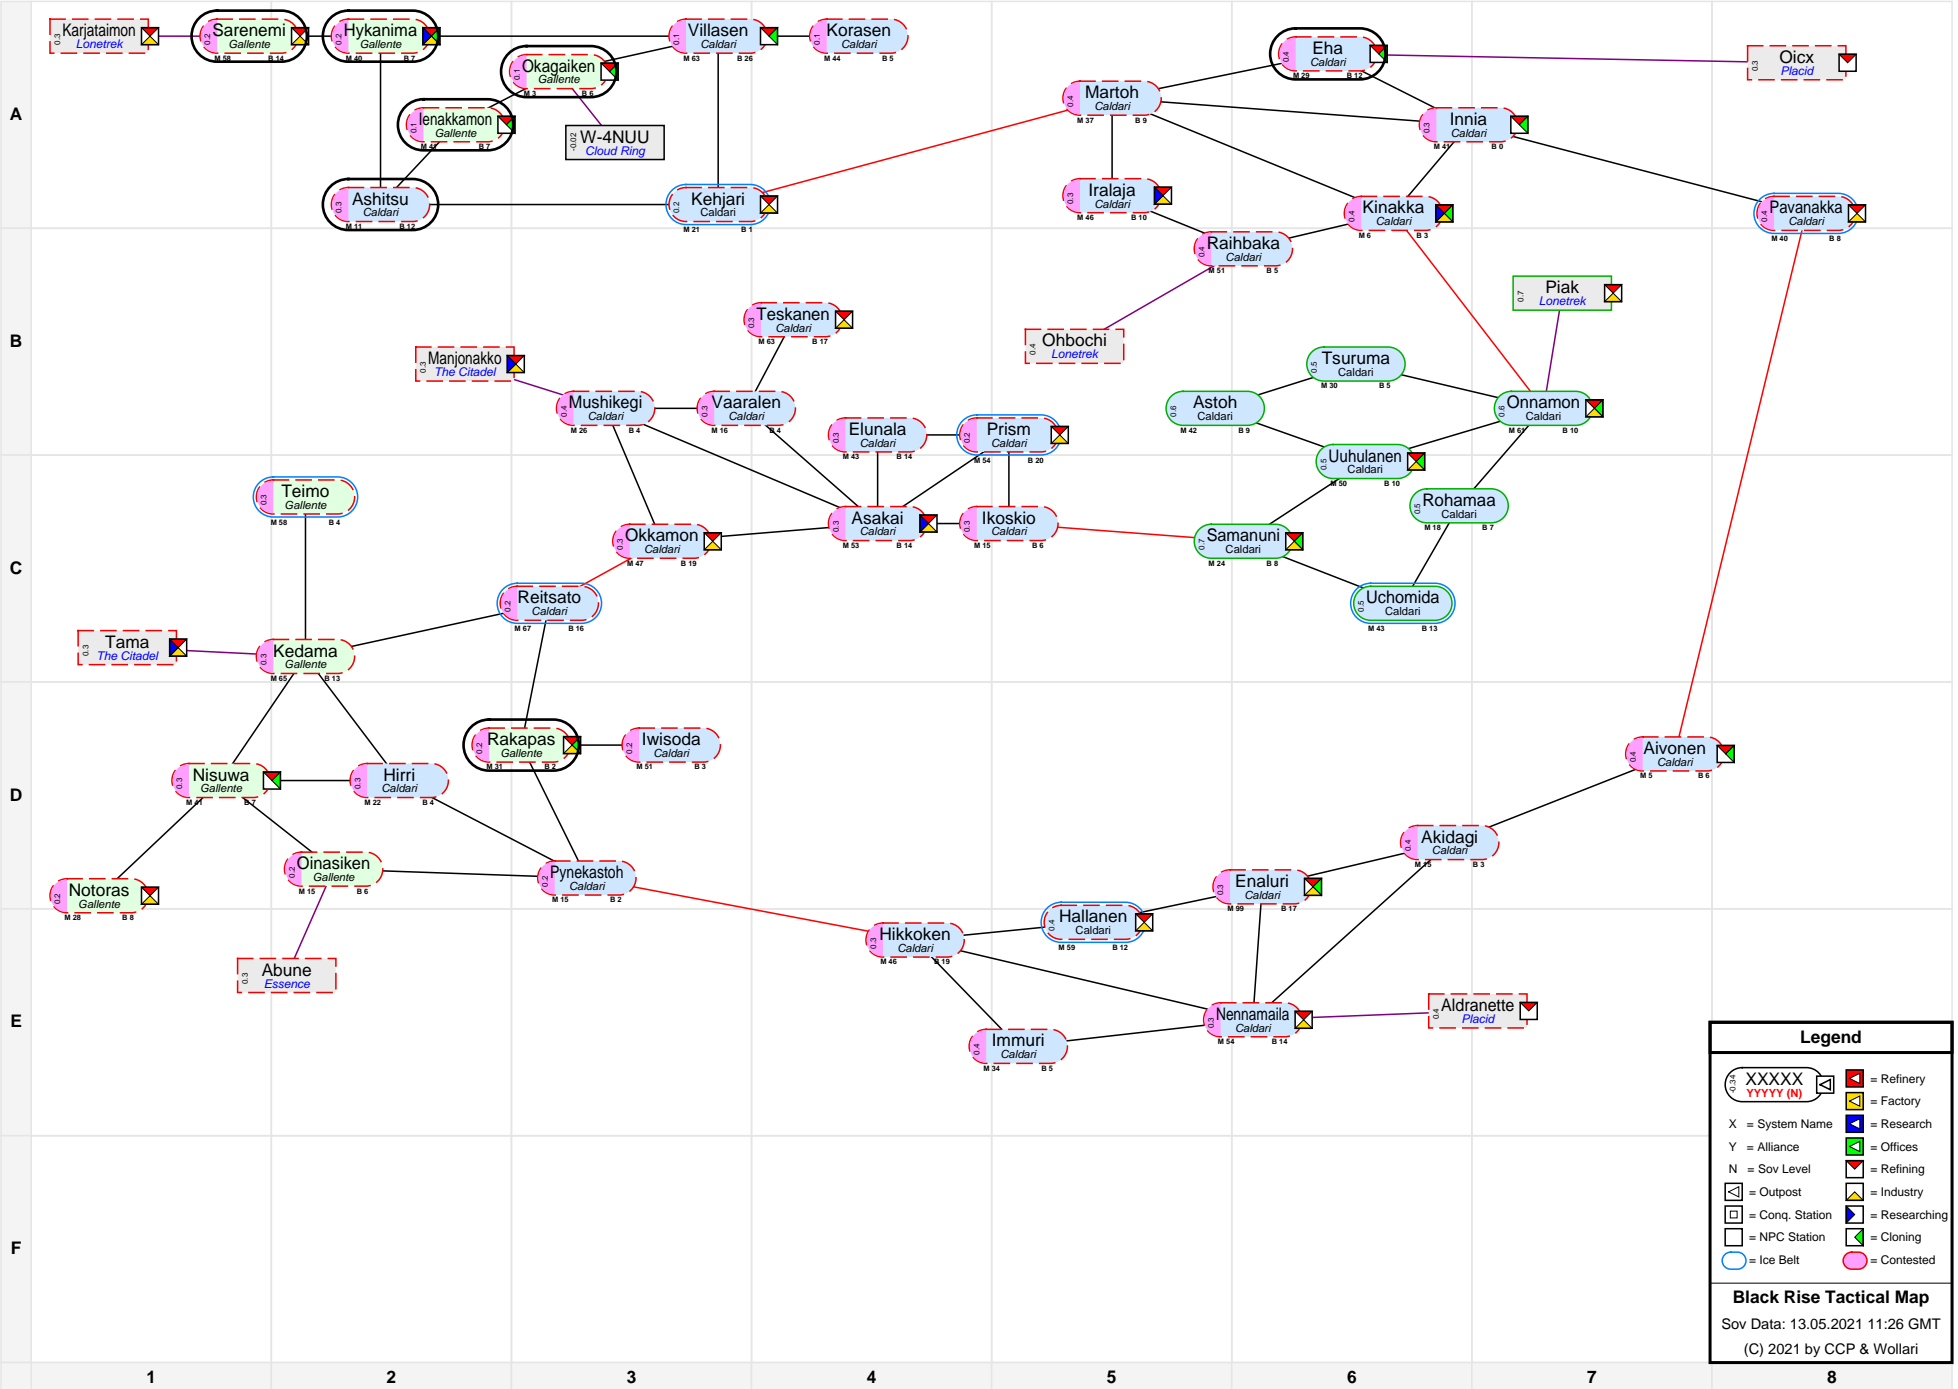

Black Rise Tactical Map

Legend

- XXXXXX (M) YYYYY (N) = Refinery
- X = System Name
- Y = Alliance
- N = Sov Level
- Icon with X = Outpost
- Icon with Y = Conq. Station
- Icon with N = NPC Station
- Icon with M = Ice Belt
- Icon with N = Contested
- Icon with X = Factory
- Icon with Y = Research
- Icon with N = Refining
- Icon with M = Industry
- Icon with N = Researching
- Icon with M = Cloning
- Icon with N = Placid

Black Rise Tactical Map
 Sov Data: 13.05.2021 11:26 GMT
 (C) 2021 by CCP & Wollari