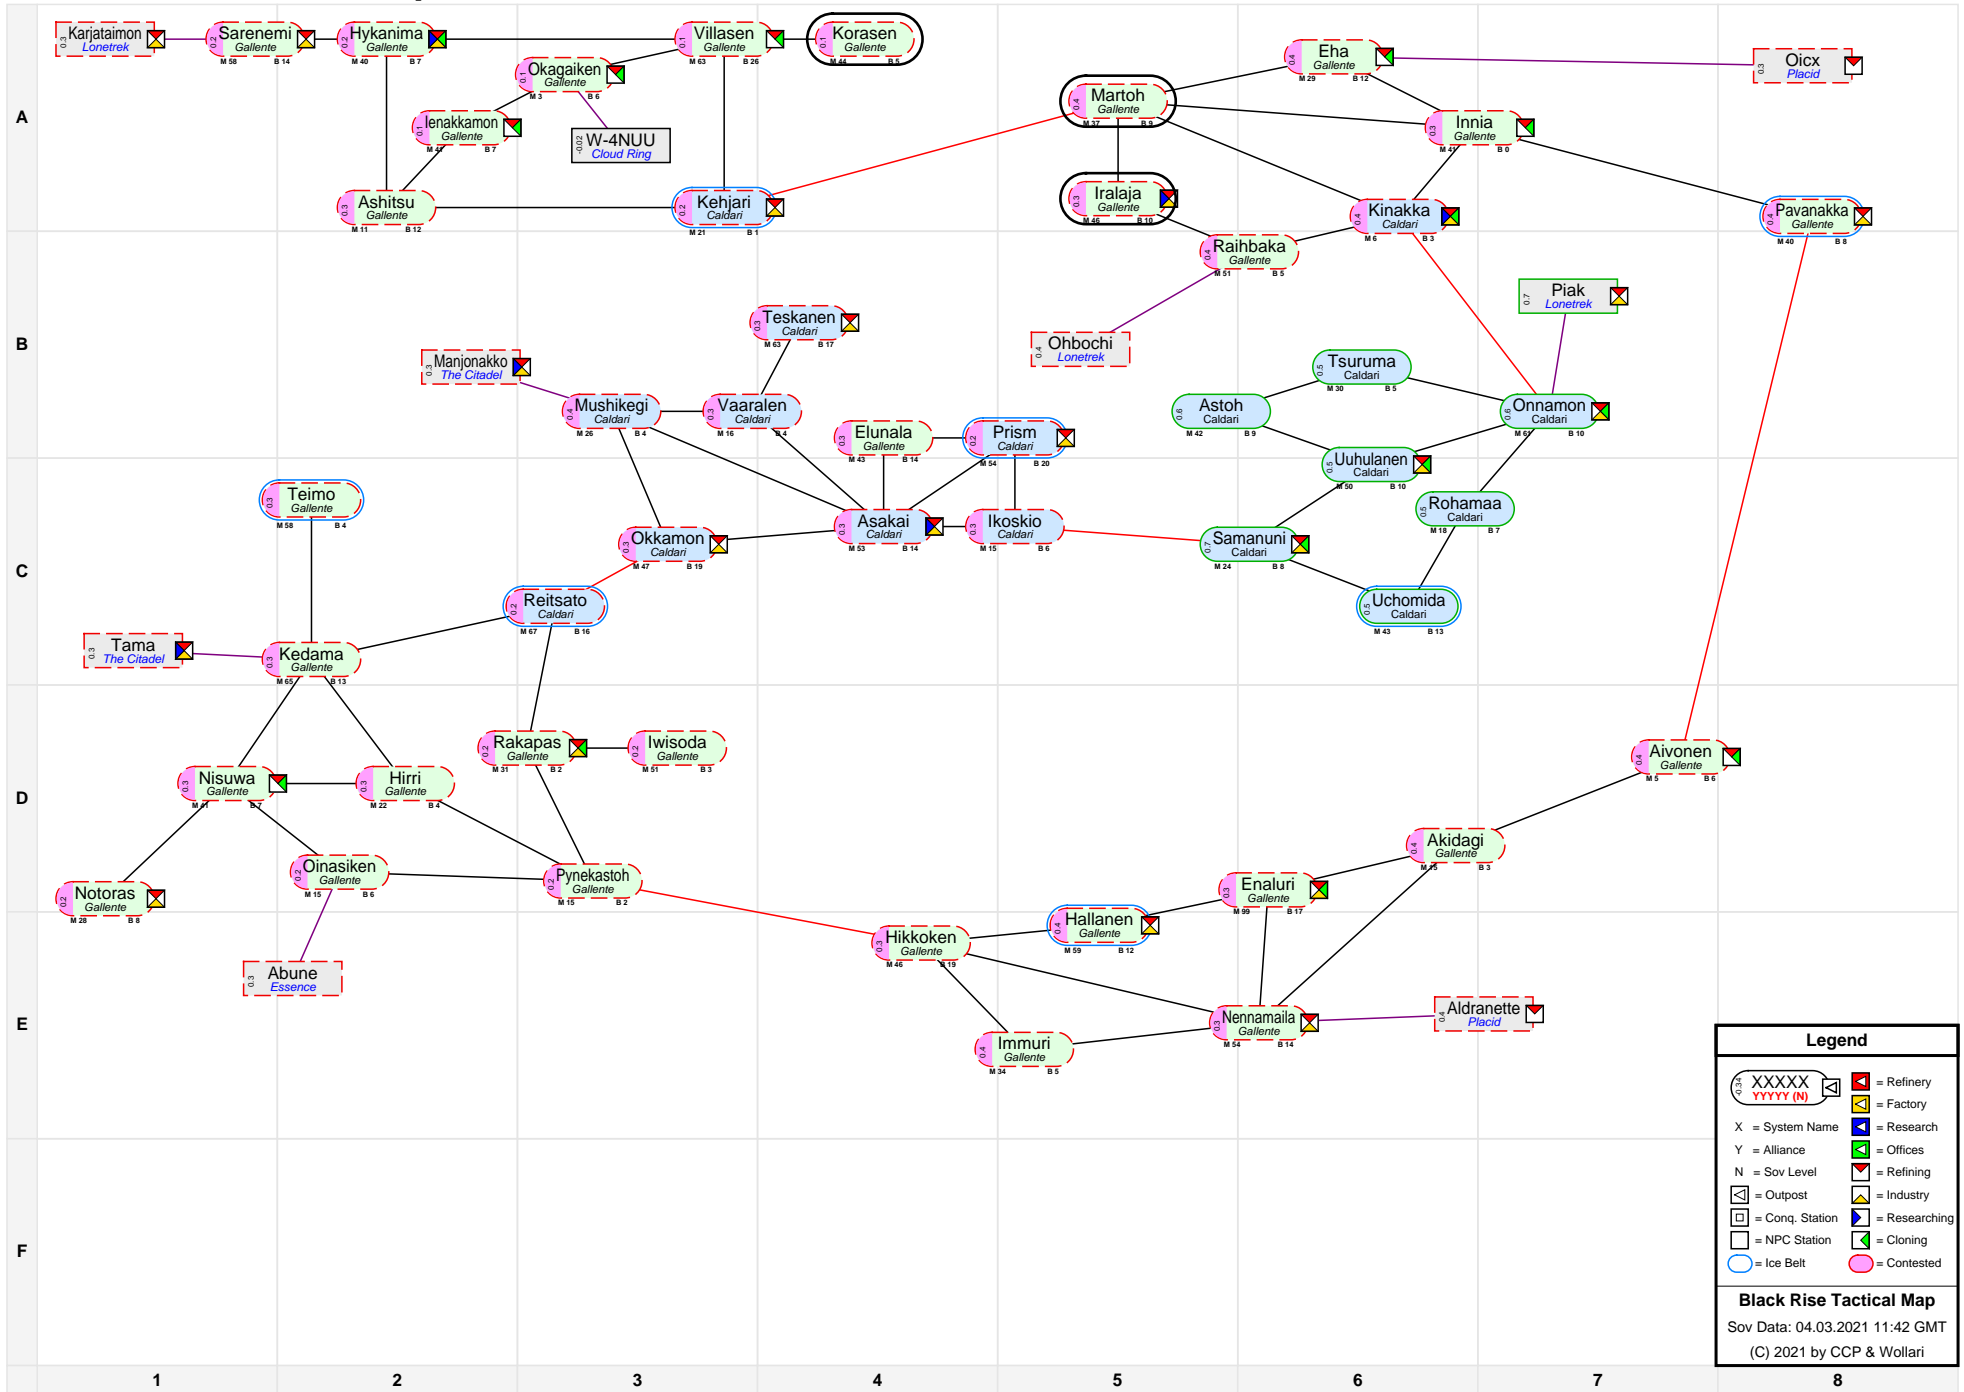

Black Rise Tactical Map

Legend

- XXXXX (Refinery icon) = Refinery
- YYYY (N) (Factory icon) = Factory
- X (System Name icon) = System Name
- Y (Alliance icon) = Alliance
- N (Sov Level icon) = Sov Level
- (Outpost icon) = Outpost
- (Conq. Station icon) = Conq. Station
- (NPC Station icon) = NPC Station
- (Ice Belt icon) = Ice Belt
- (Contested icon) = Contested
- (Refining icon) = Refining
- (Offices icon) = Offices
- (Industry icon) = Industry
- (Researching icon) = Researching
- (Cloning icon) = Cloning

Black Rise Tactical Map
 Sov Data: 04.03.2021 11:42 GMT
 (C) 2021 by CCP & Wollari