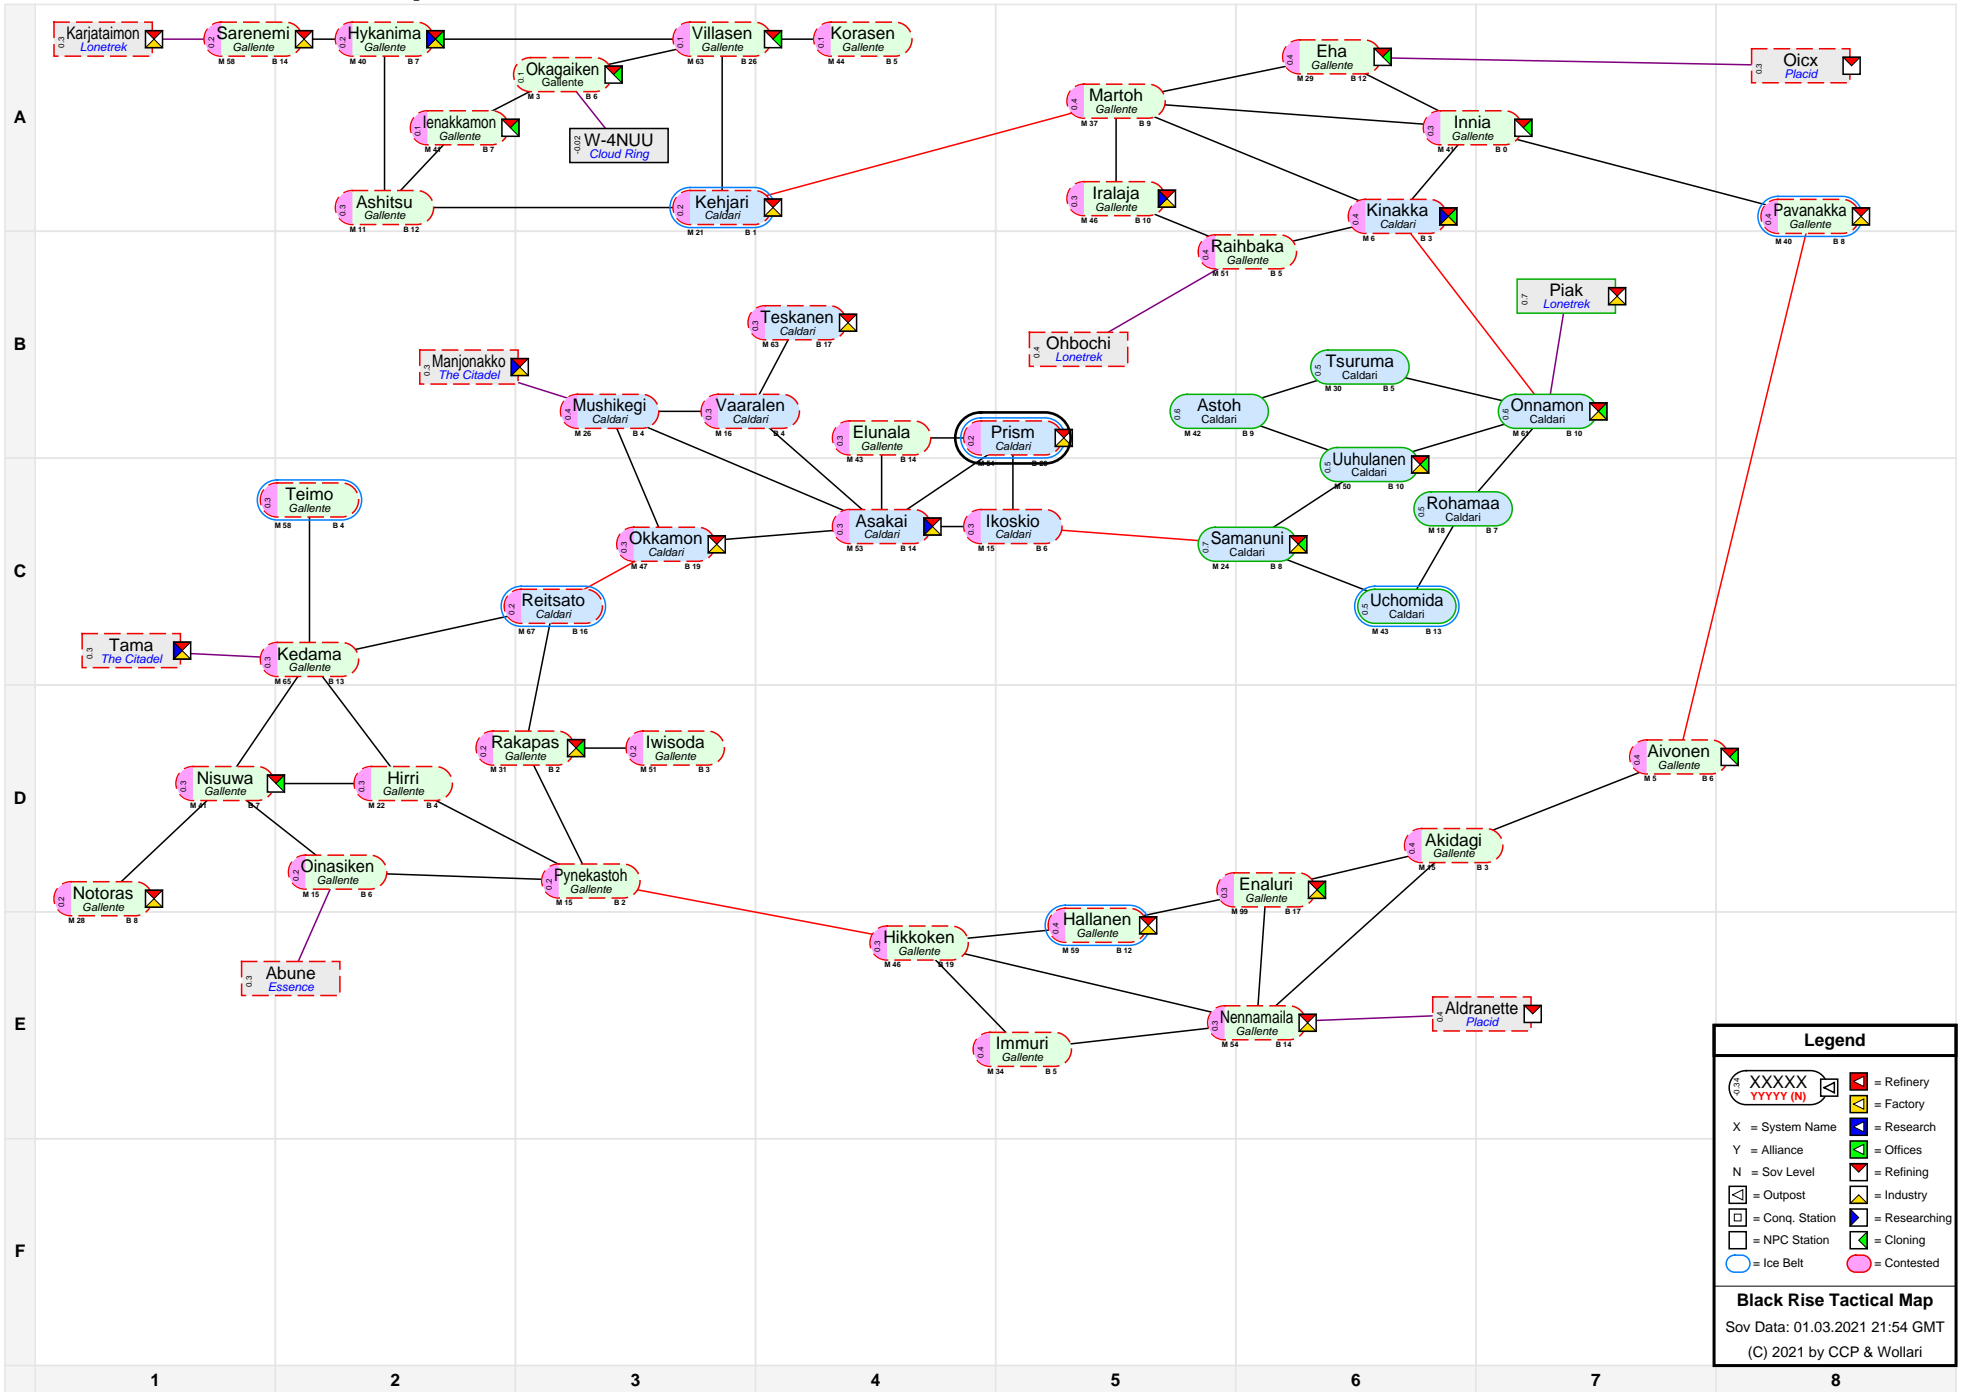

# Black Rise Tactical Map

**Legend**

- XXXXX / YYYYY (N) = System Name
- X = Alliance
- Y = Alliance
- N = Sov Level
- [Icon] = Outpost
- [Icon] = Conq. Station
- [Icon] = NPC Station
- [Icon] = Refinery
- [Icon] = Factory
- [Icon] = Research
- [Icon] = Offices
- [Icon] = Refining
- [Icon] = Industry
- [Icon] = Researching
- [Icon] = Cloning
- [Icon] = Ice Belt
- [Icon] = Contested

**Black Rise Tactical Map**  
 Sov Data: 01.03.2021 21:54 GMT  
 (C) 2021 by CCP & Wollari