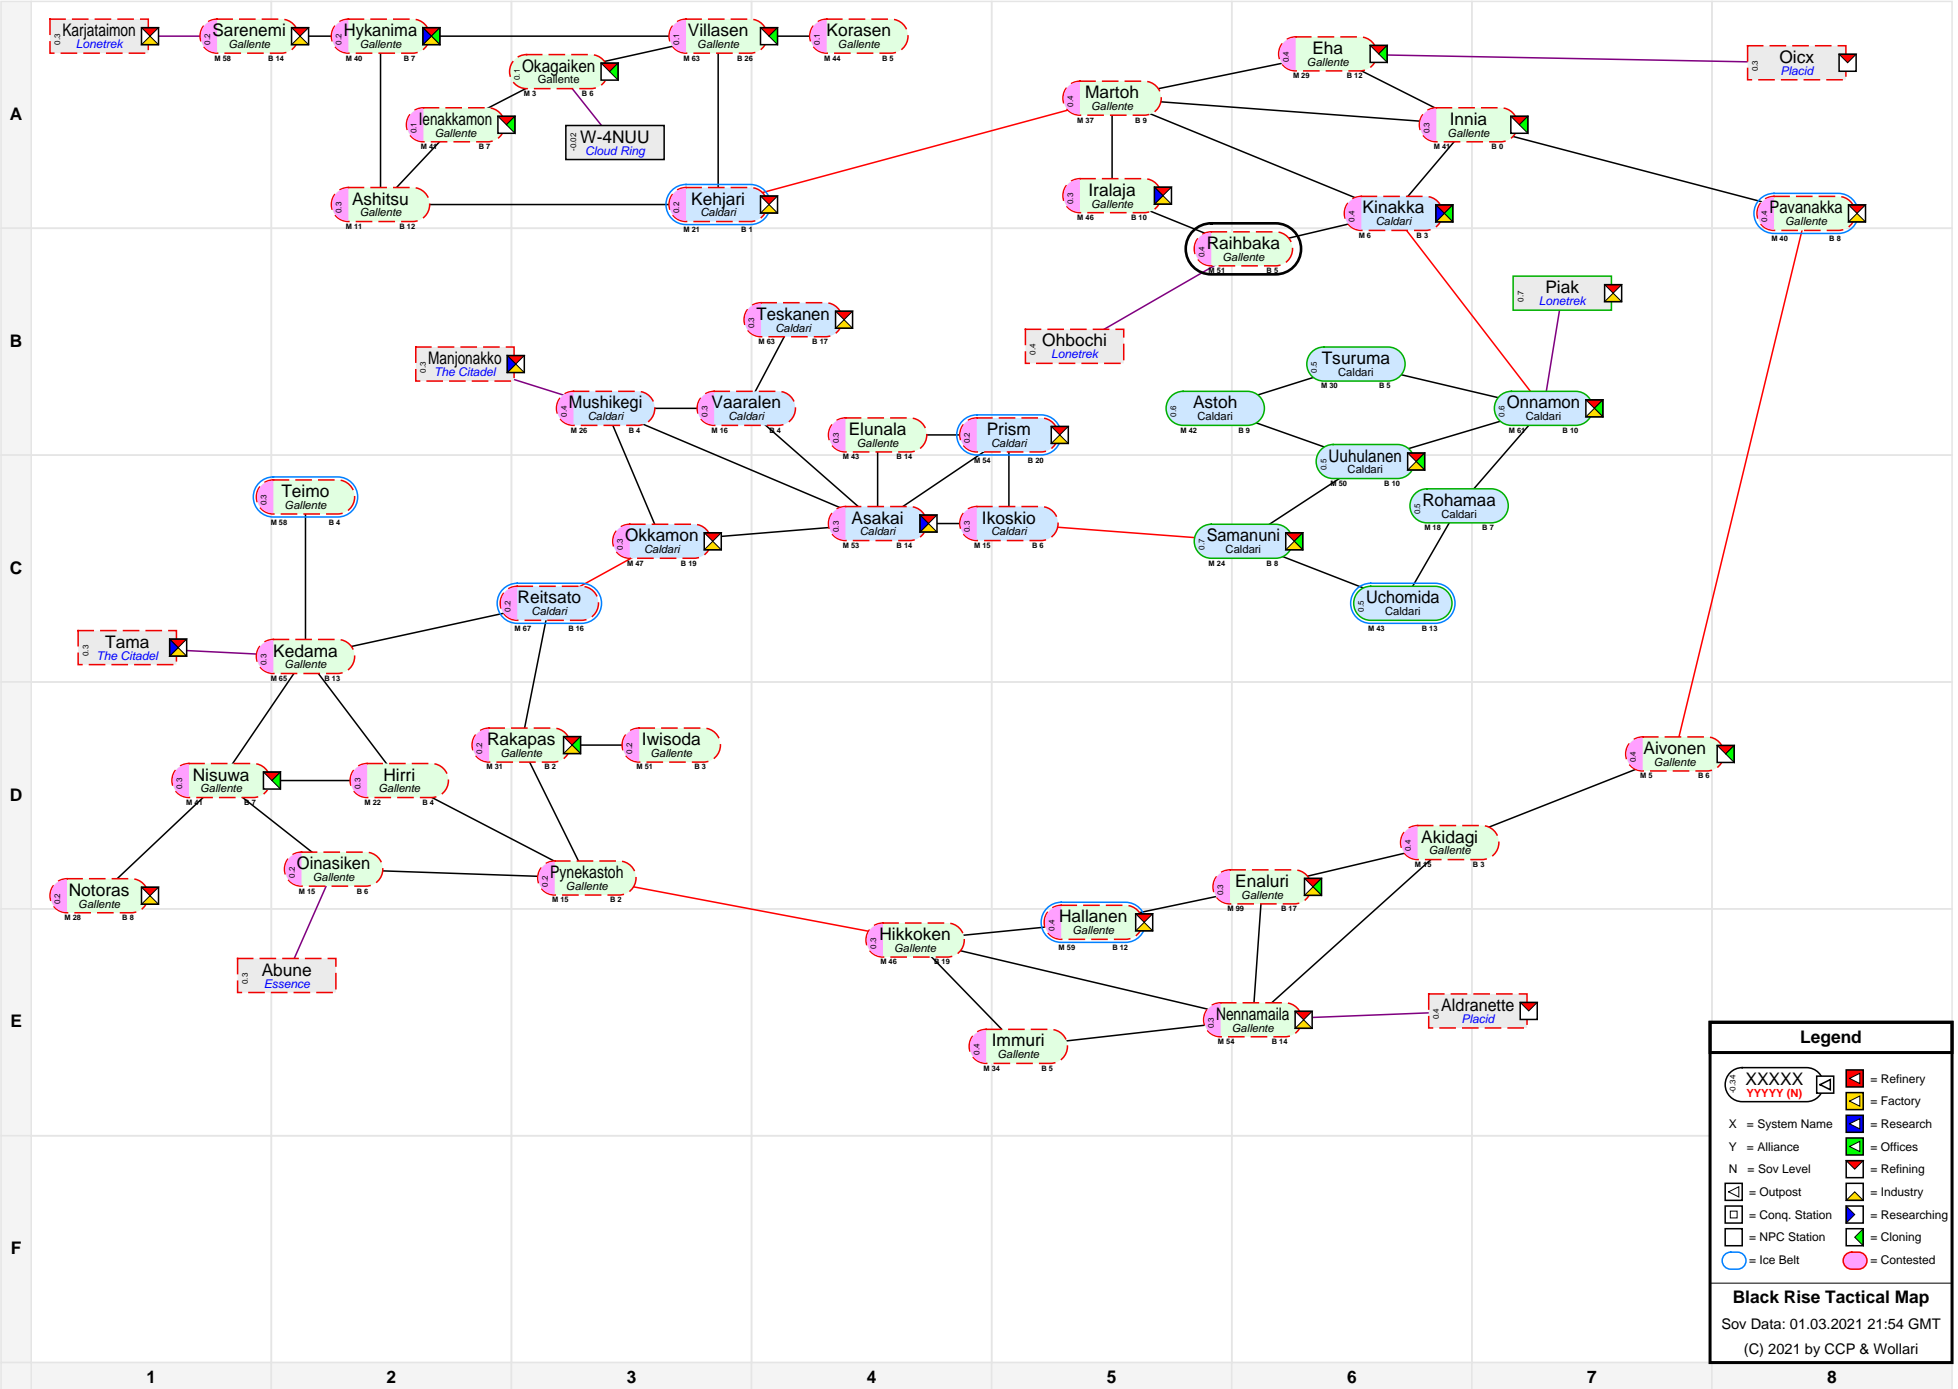

# Black Rise Tactical Map

**Legend**

- XXXXXX (M) YYYYY (N) = Refinery
- X = System Name
- Y = Alliance
- N = Sov Level
- [Icon] = Outpost
- [Icon] = Conq. Station
- [Icon] = NPC Station
- [Icon] = Factory
- [Icon] = Research
- [Icon] = Offices
- [Icon] = Refining
- [Icon] = Industry
- [Icon] = Researching
- [Icon] = Cloning
- [Icon] = Ice Belt
- [Icon] = Contested

**Black Rise Tactical Map**  
 Sov Data: 01.03.2021 21:54 GMT  
 (C) 2021 by CCP & Wollari