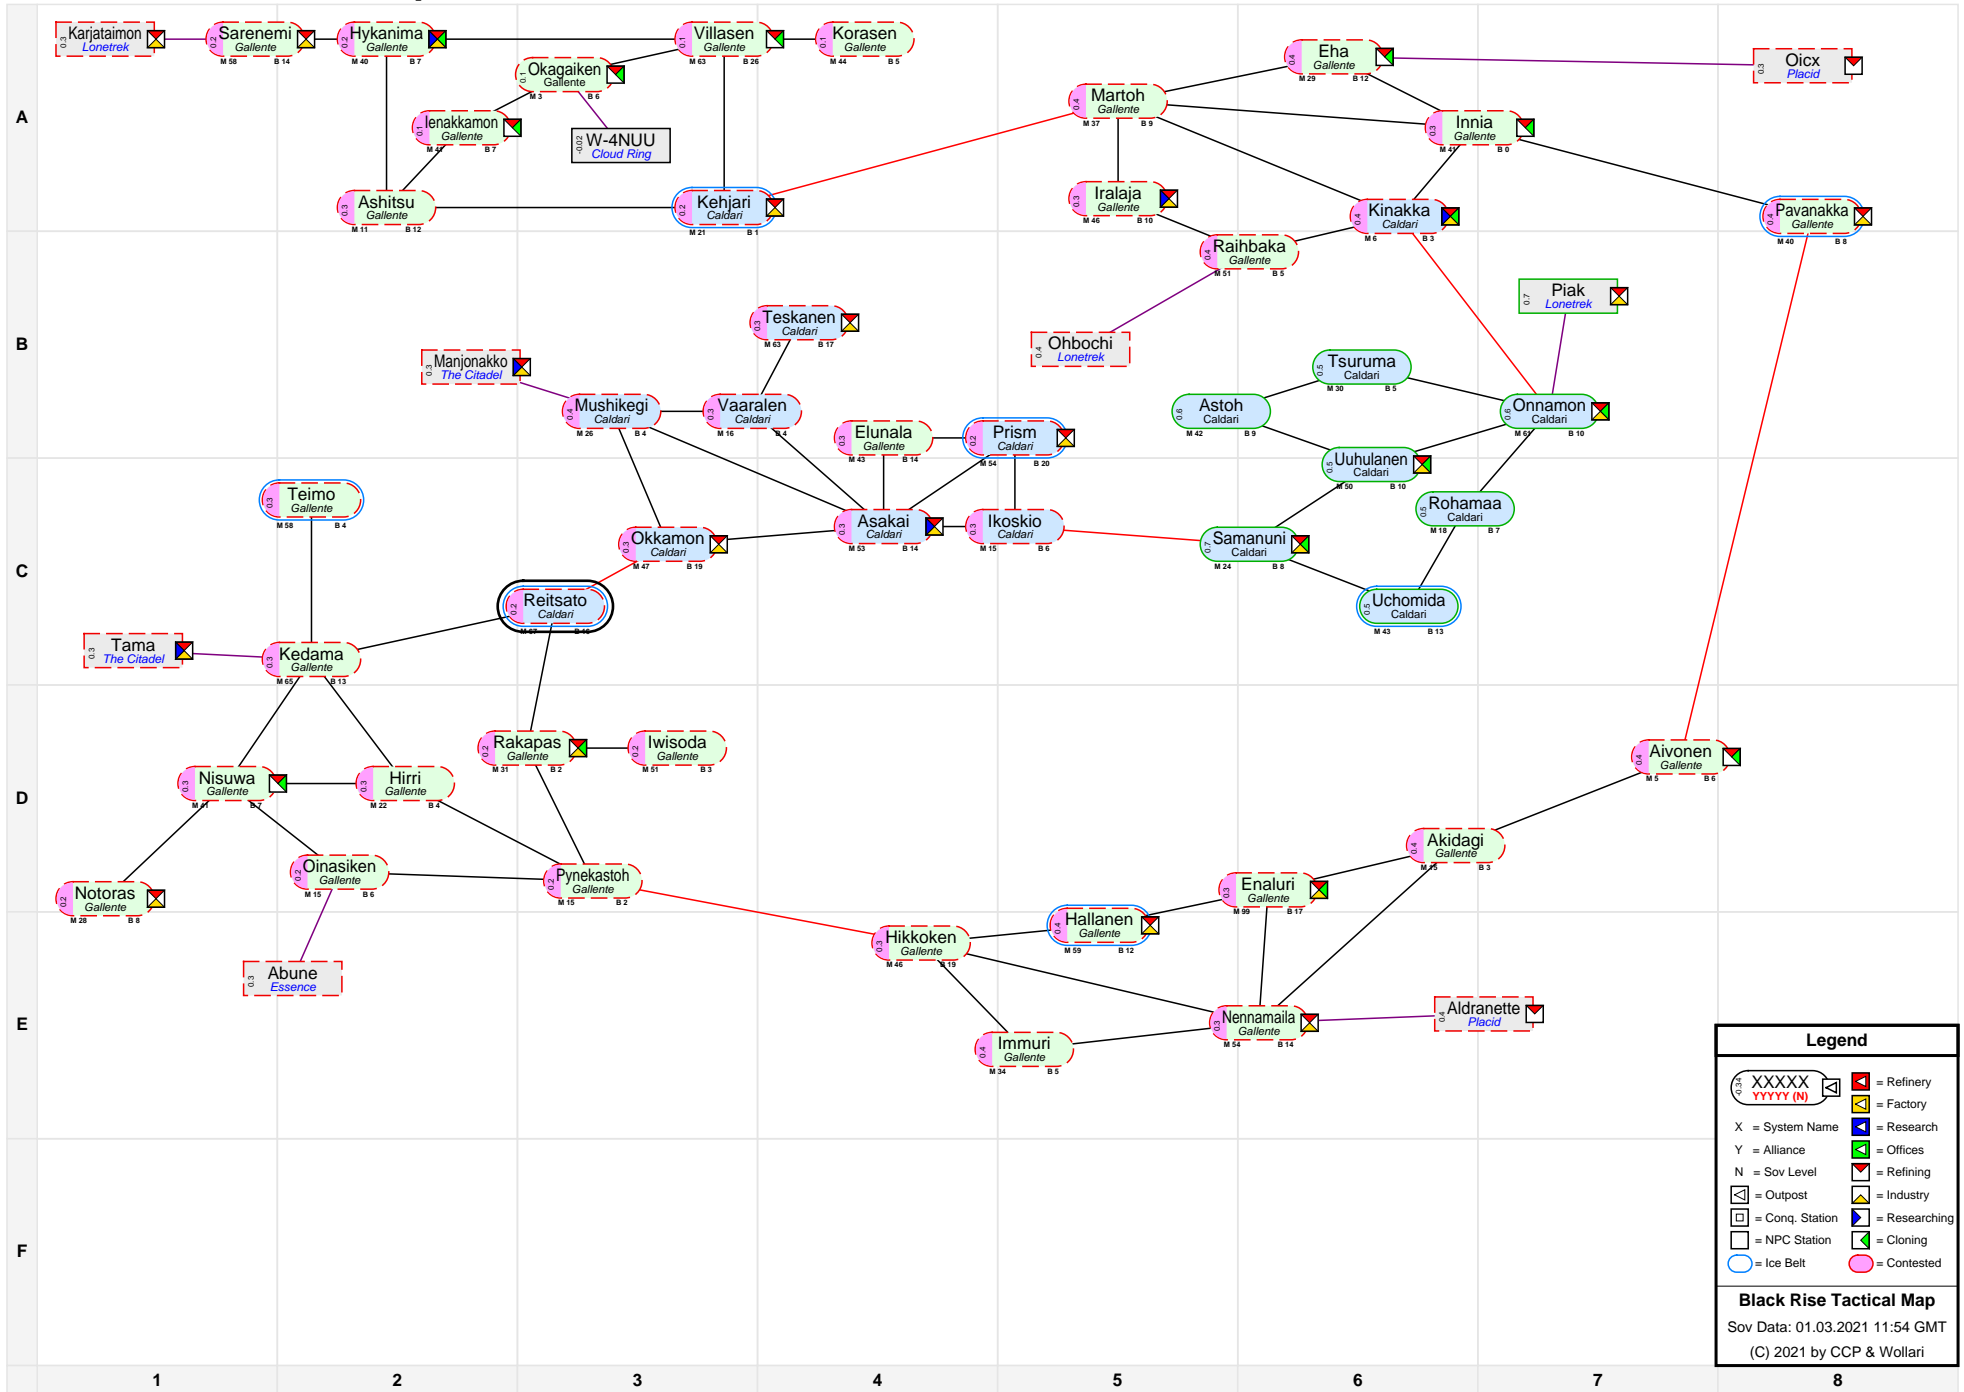

Black Rise Tactical Map

Legend

- = Refinery
- = Factory
- = System Name
- = Alliance
- = Sov Level
- = Refining
- = Outpost
- = Conq. Station
- = NPC Station
- = Ice Belt
- = Research
- = Offices
- = Cloning
- = Researching
- = Contested

Black Rise Tactical Map
 Sov Data: 01.03.2021 11:54 GMT
 (C) 2021 by CCP & Wollari