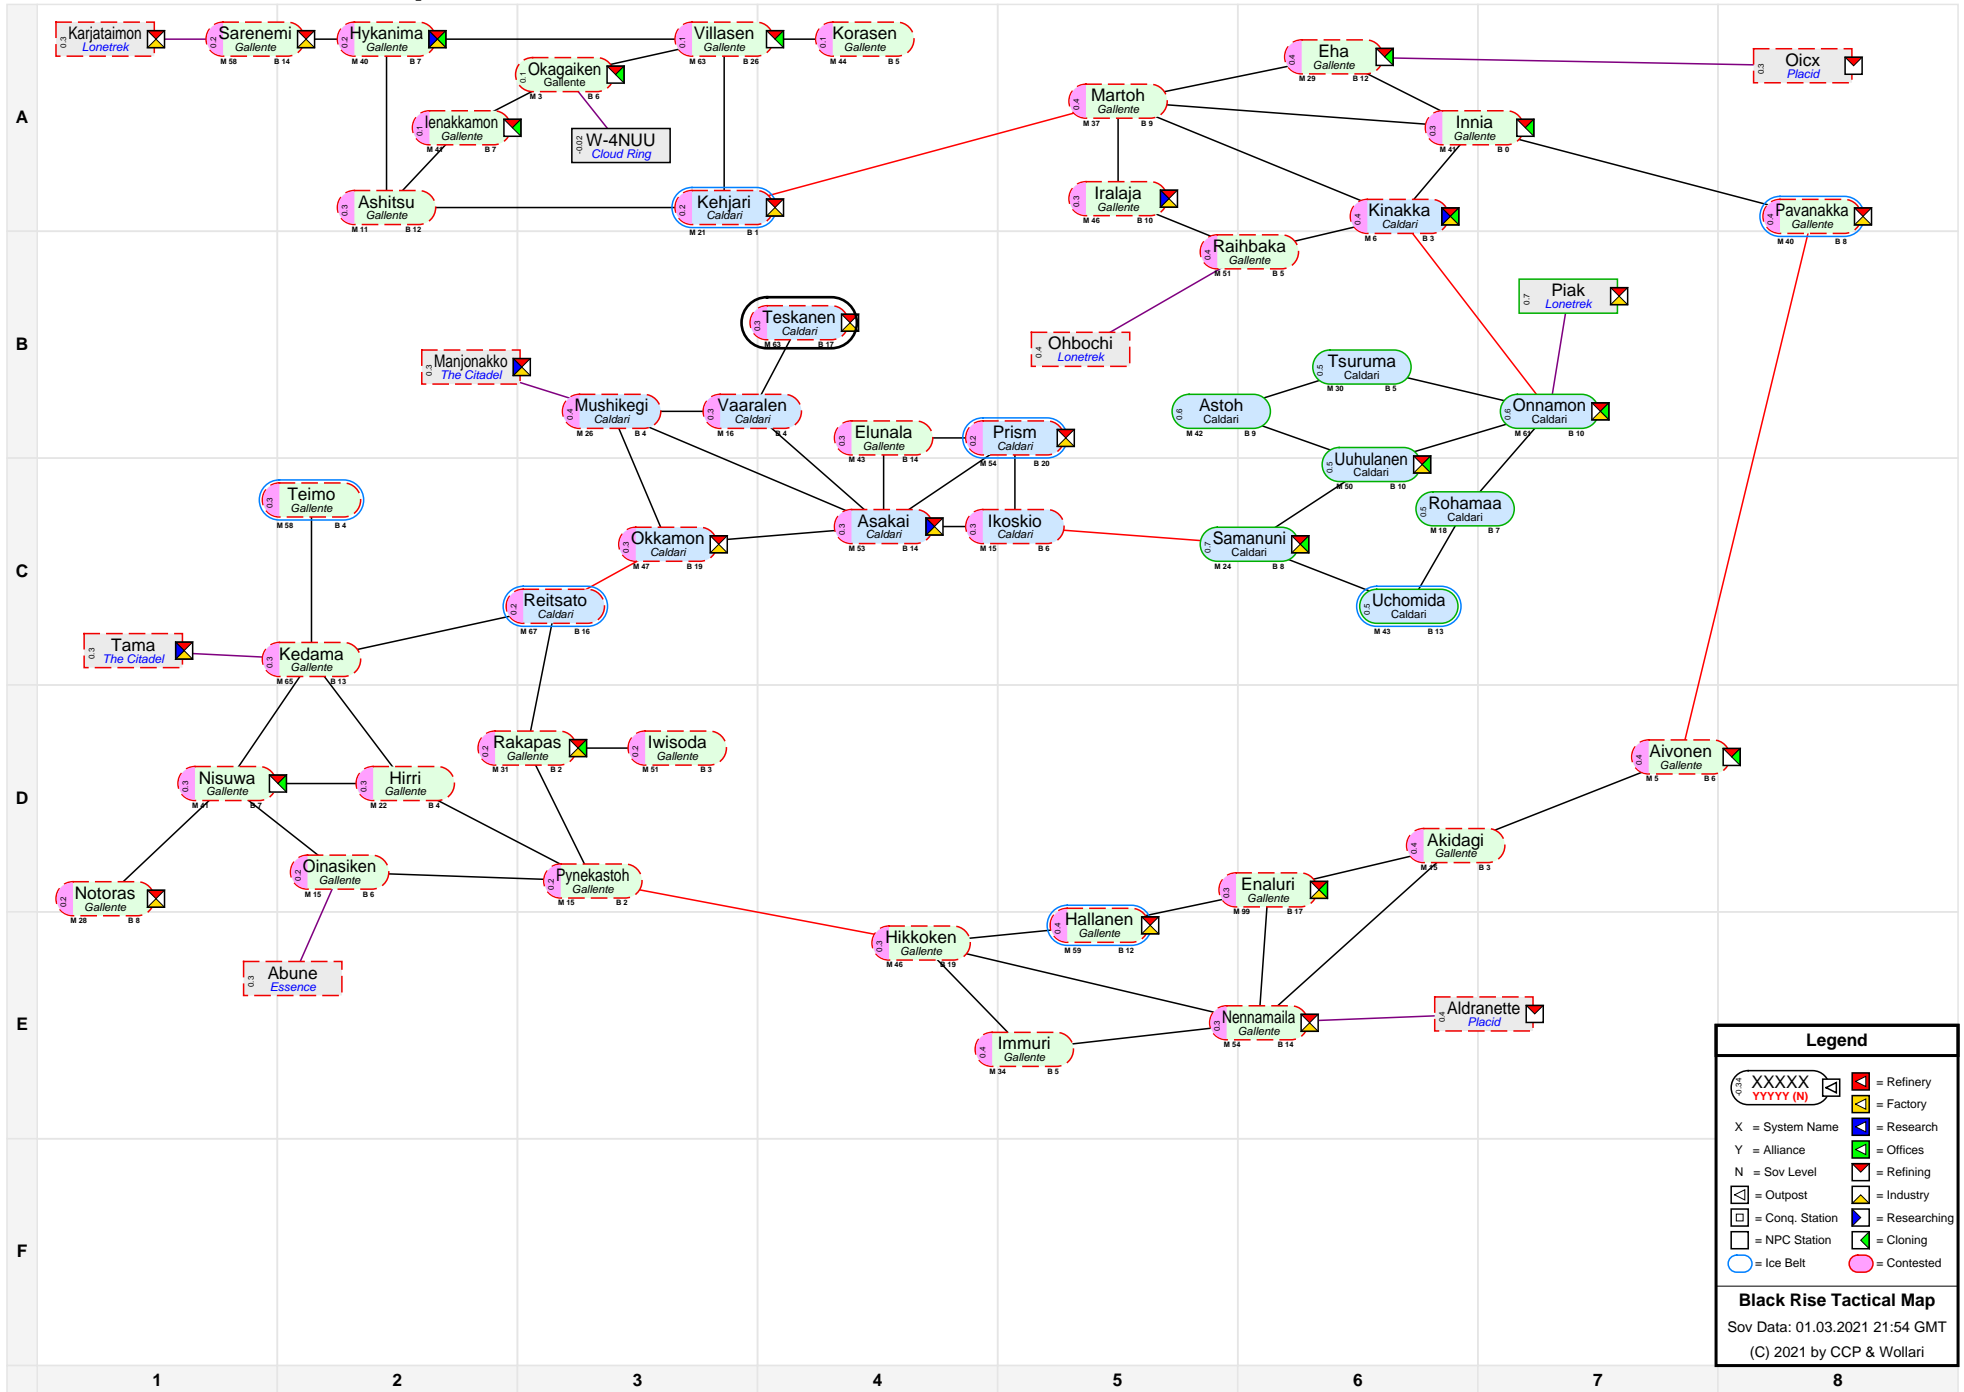

Black Rise Tactical Map

Legend

- XXXXX / YYYYY (N) = System Name
- X = Alliance
- Y = Alliance
- N = Sov Level
- [Red Square] = Refinery
- [Yellow Square] = Factory
- [Green Square] = Research
- [Blue Square] = Offices
- [Red Square with X] = Refining
- [Green Square with X] = Industry
- [Blue Square with X] = Researching
- [White Square with X] = Conq. Station
- [White Square with X] = Researching
- [White Square with X] = Cloning
- [Blue Circle] = Ice Belt
- [Pink Circle] = Contested

Black Rise Tactical Map
 Sov Data: 01.03.2021 21:54 GMT
 (C) 2021 by CCP & Wollari