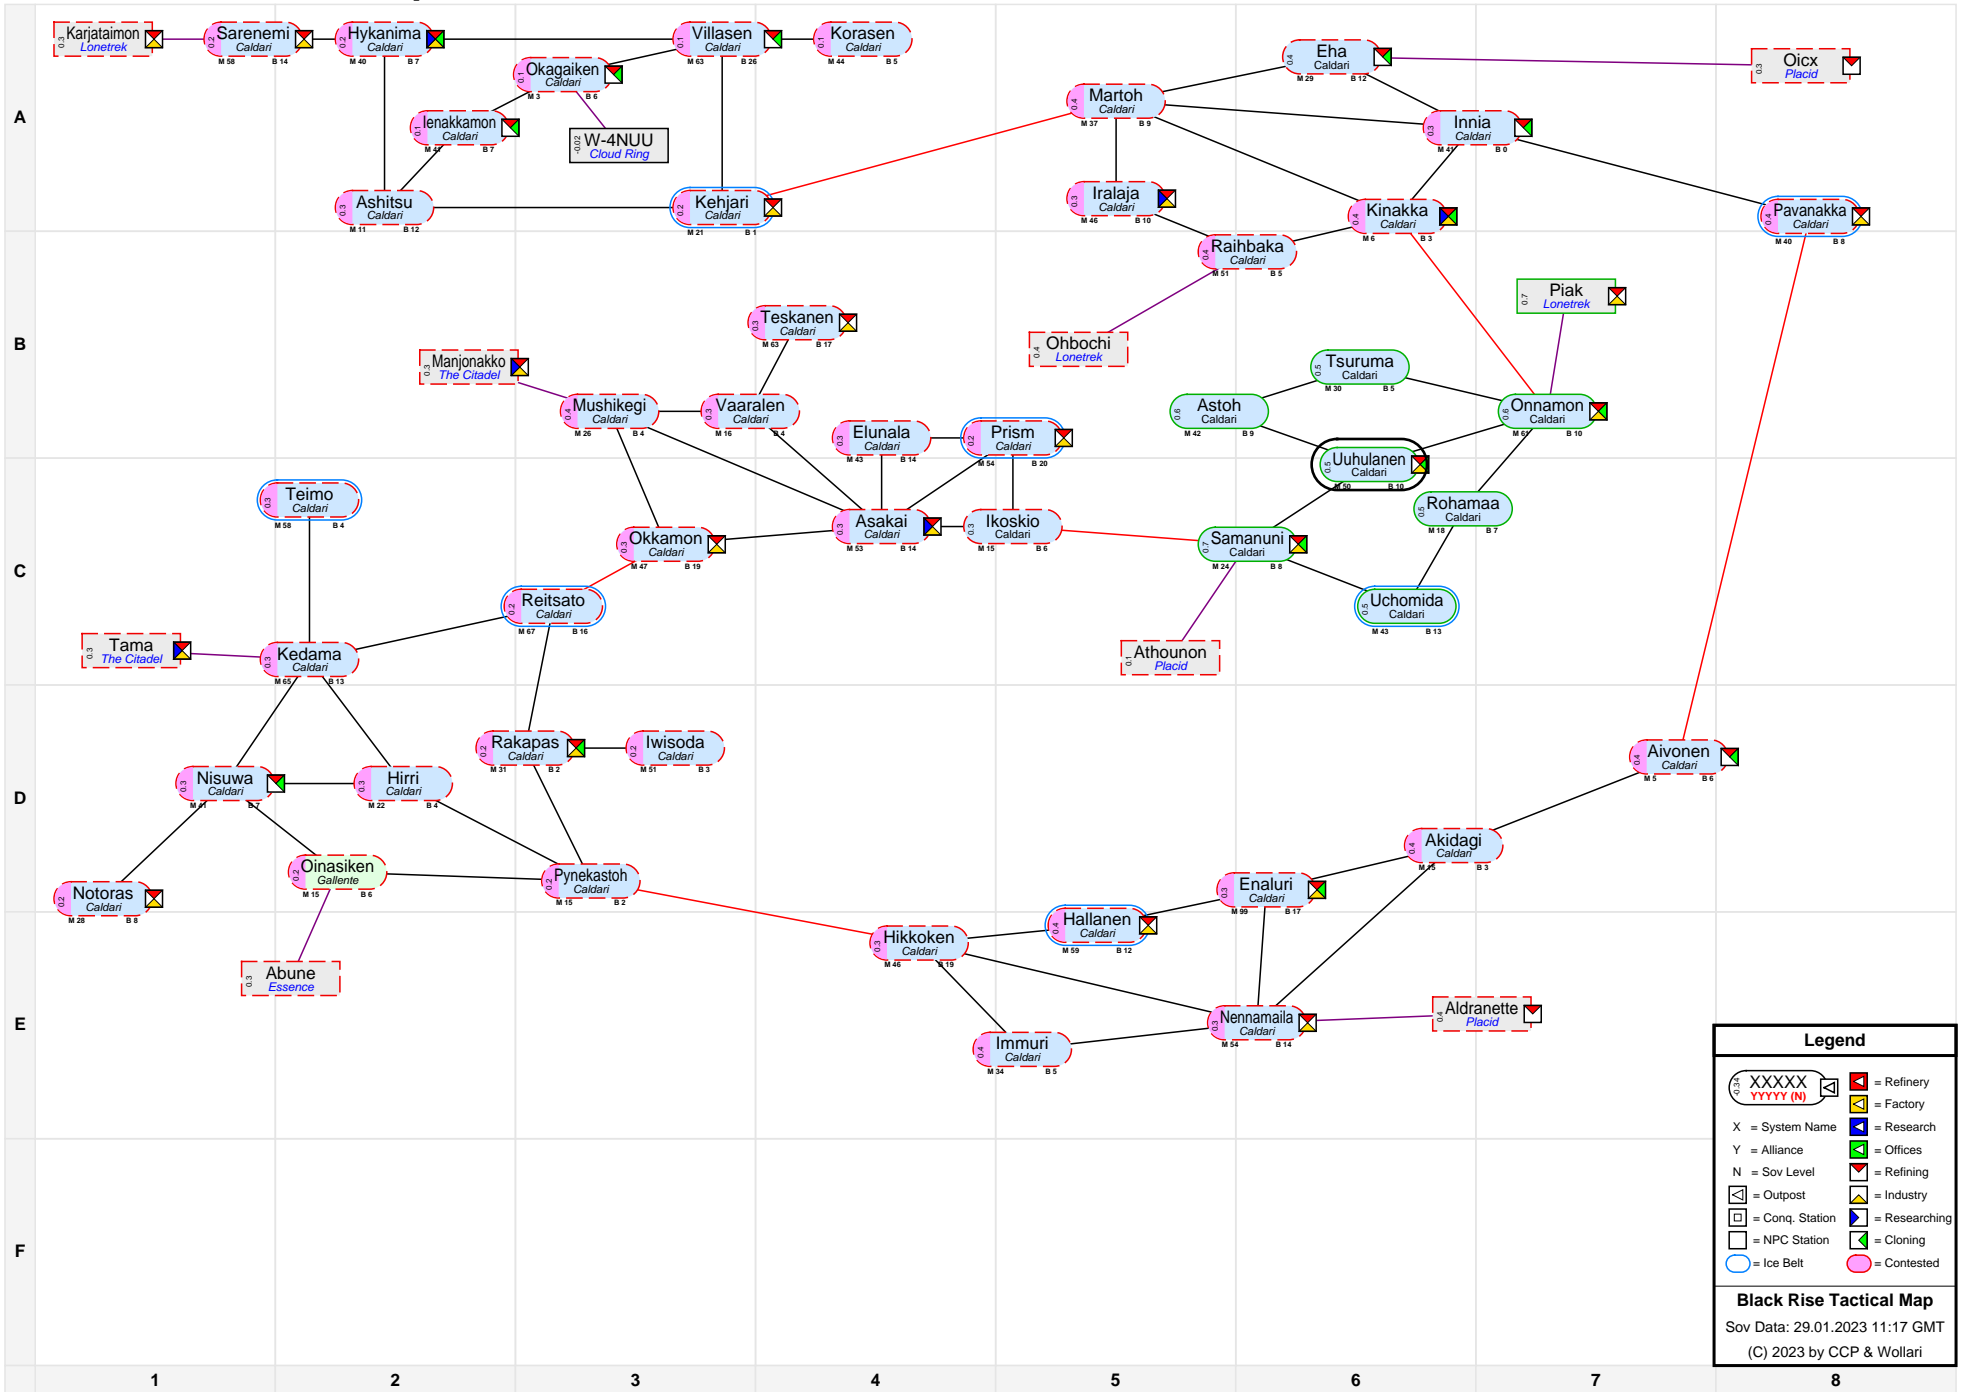

Black Rise Tactical Map

| Legend | |
|--------|---------------|
| | = Refinery |
| | = Factory |
| | = Research |
| | = Offices |
| | = Refining |
| | = Industry |
| | = Researching |
| | = Cloning |
| | = Contested |

Black Rise Tactical Map
 Sov Data: 29.01.2023 11:17 GMT
 (C) 2023 by CCP & Wollari