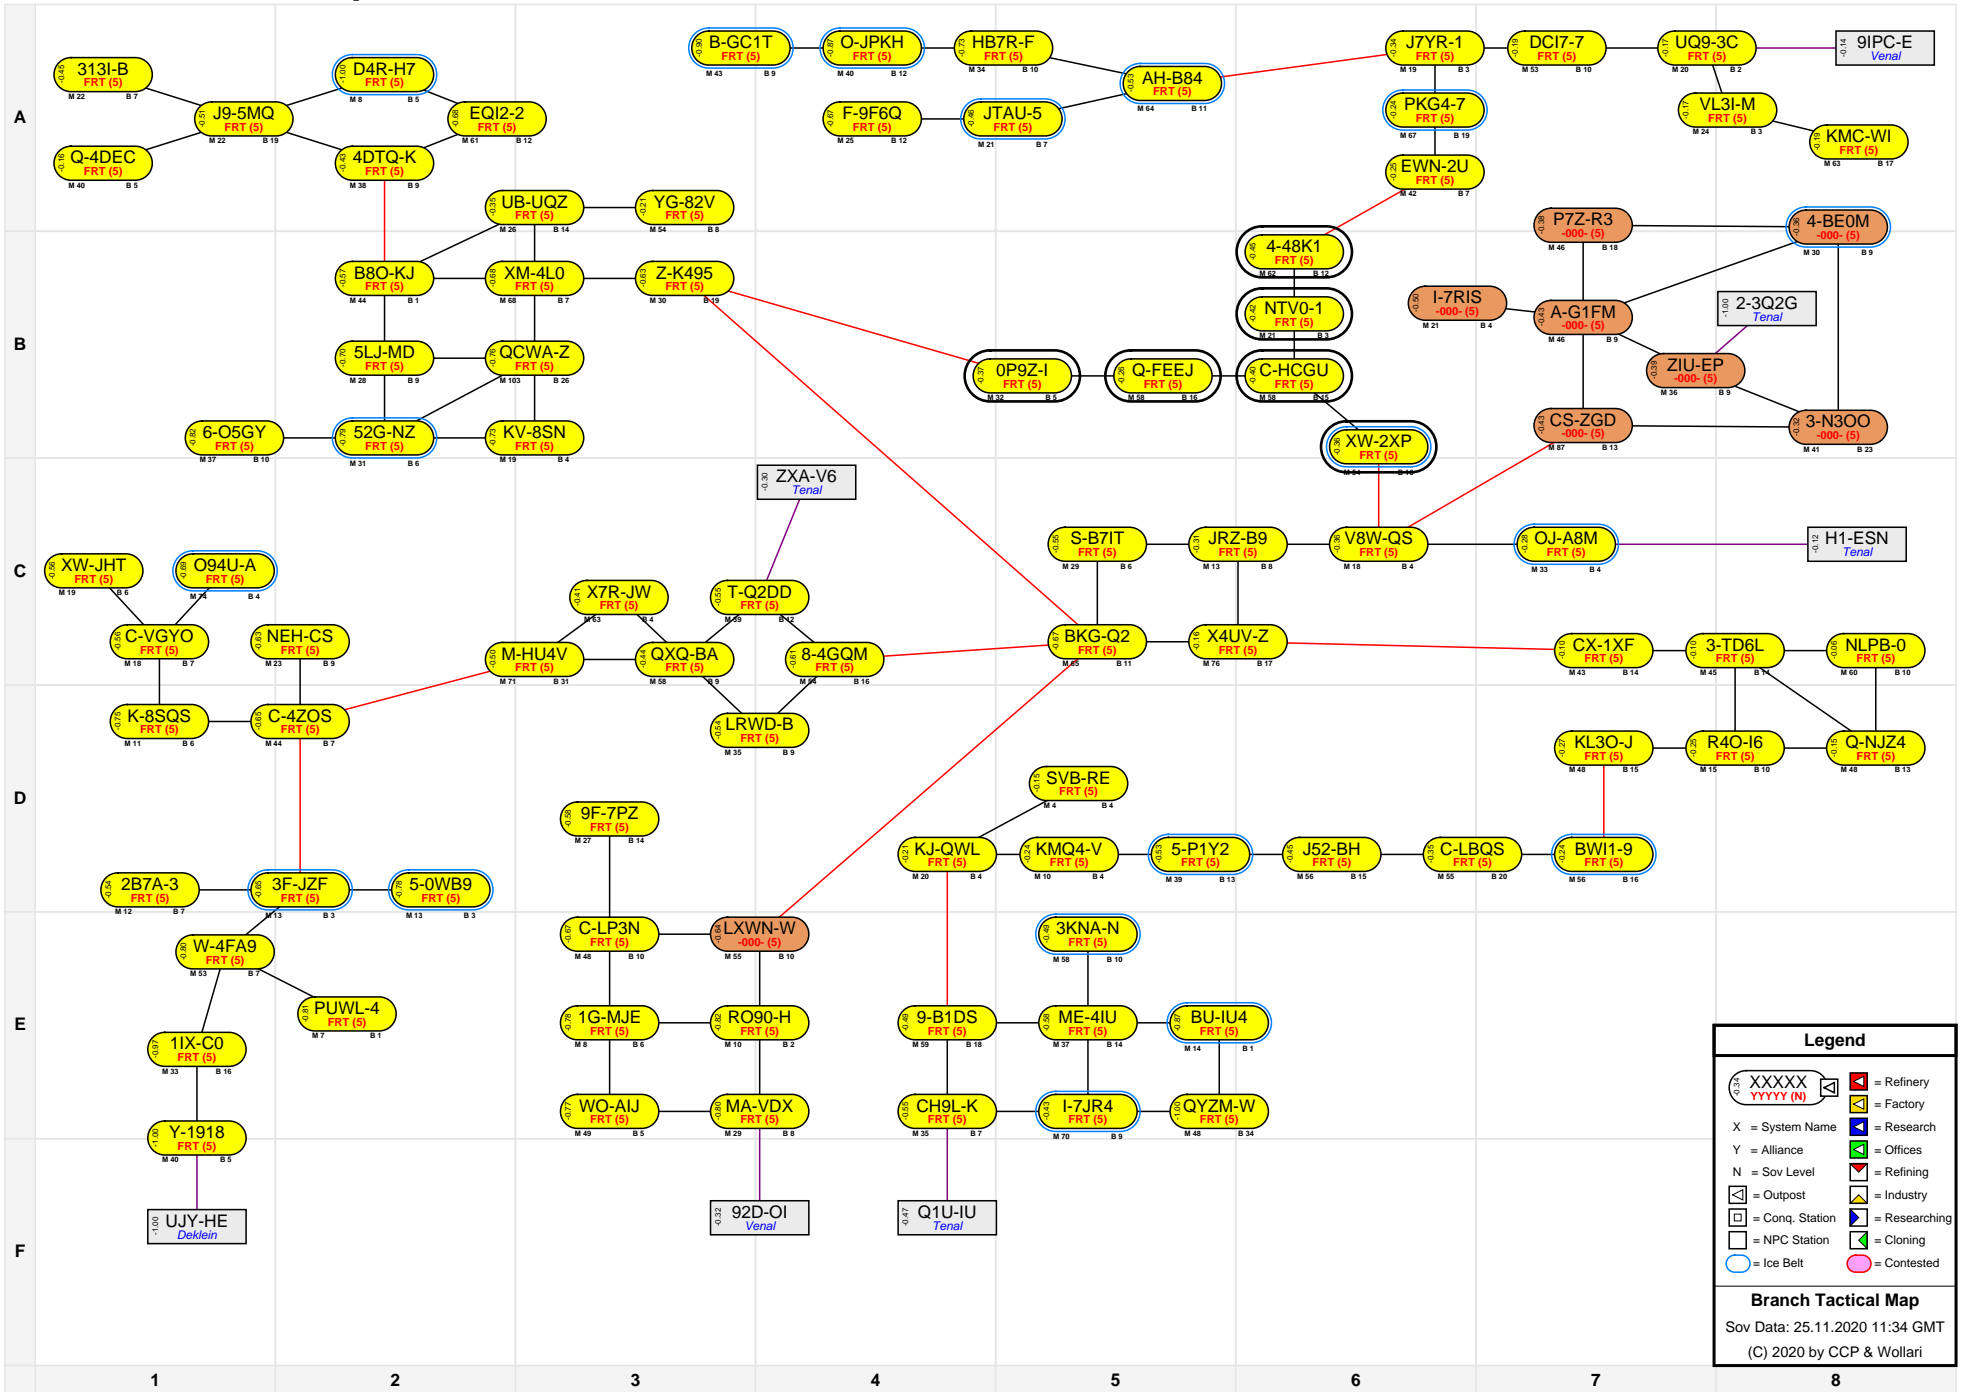

# Branch Tactical Map

**Legend**

- XXXXX YYYYY (N) = Refinery
- X = System Name
- Y = Alliance
- N = Sov Level
- = Outpost
- = Conq. Station
- = NPC Station
- = Ice Belt
- = Contested
- ⬇️ = Factory
- ⬆️ = Research
- ⬇️ = Offices
- ⬆️ = Refining
- ⬇️ = Industry
- ⬆️ = Researching
- ⬇️ = Cloning
- ⬆️ = Contested

**Branch Tactical Map**  
 Sov Data: 25.11.2020 11:34 GMT  
 (C) 2020 by CCP & Wollari