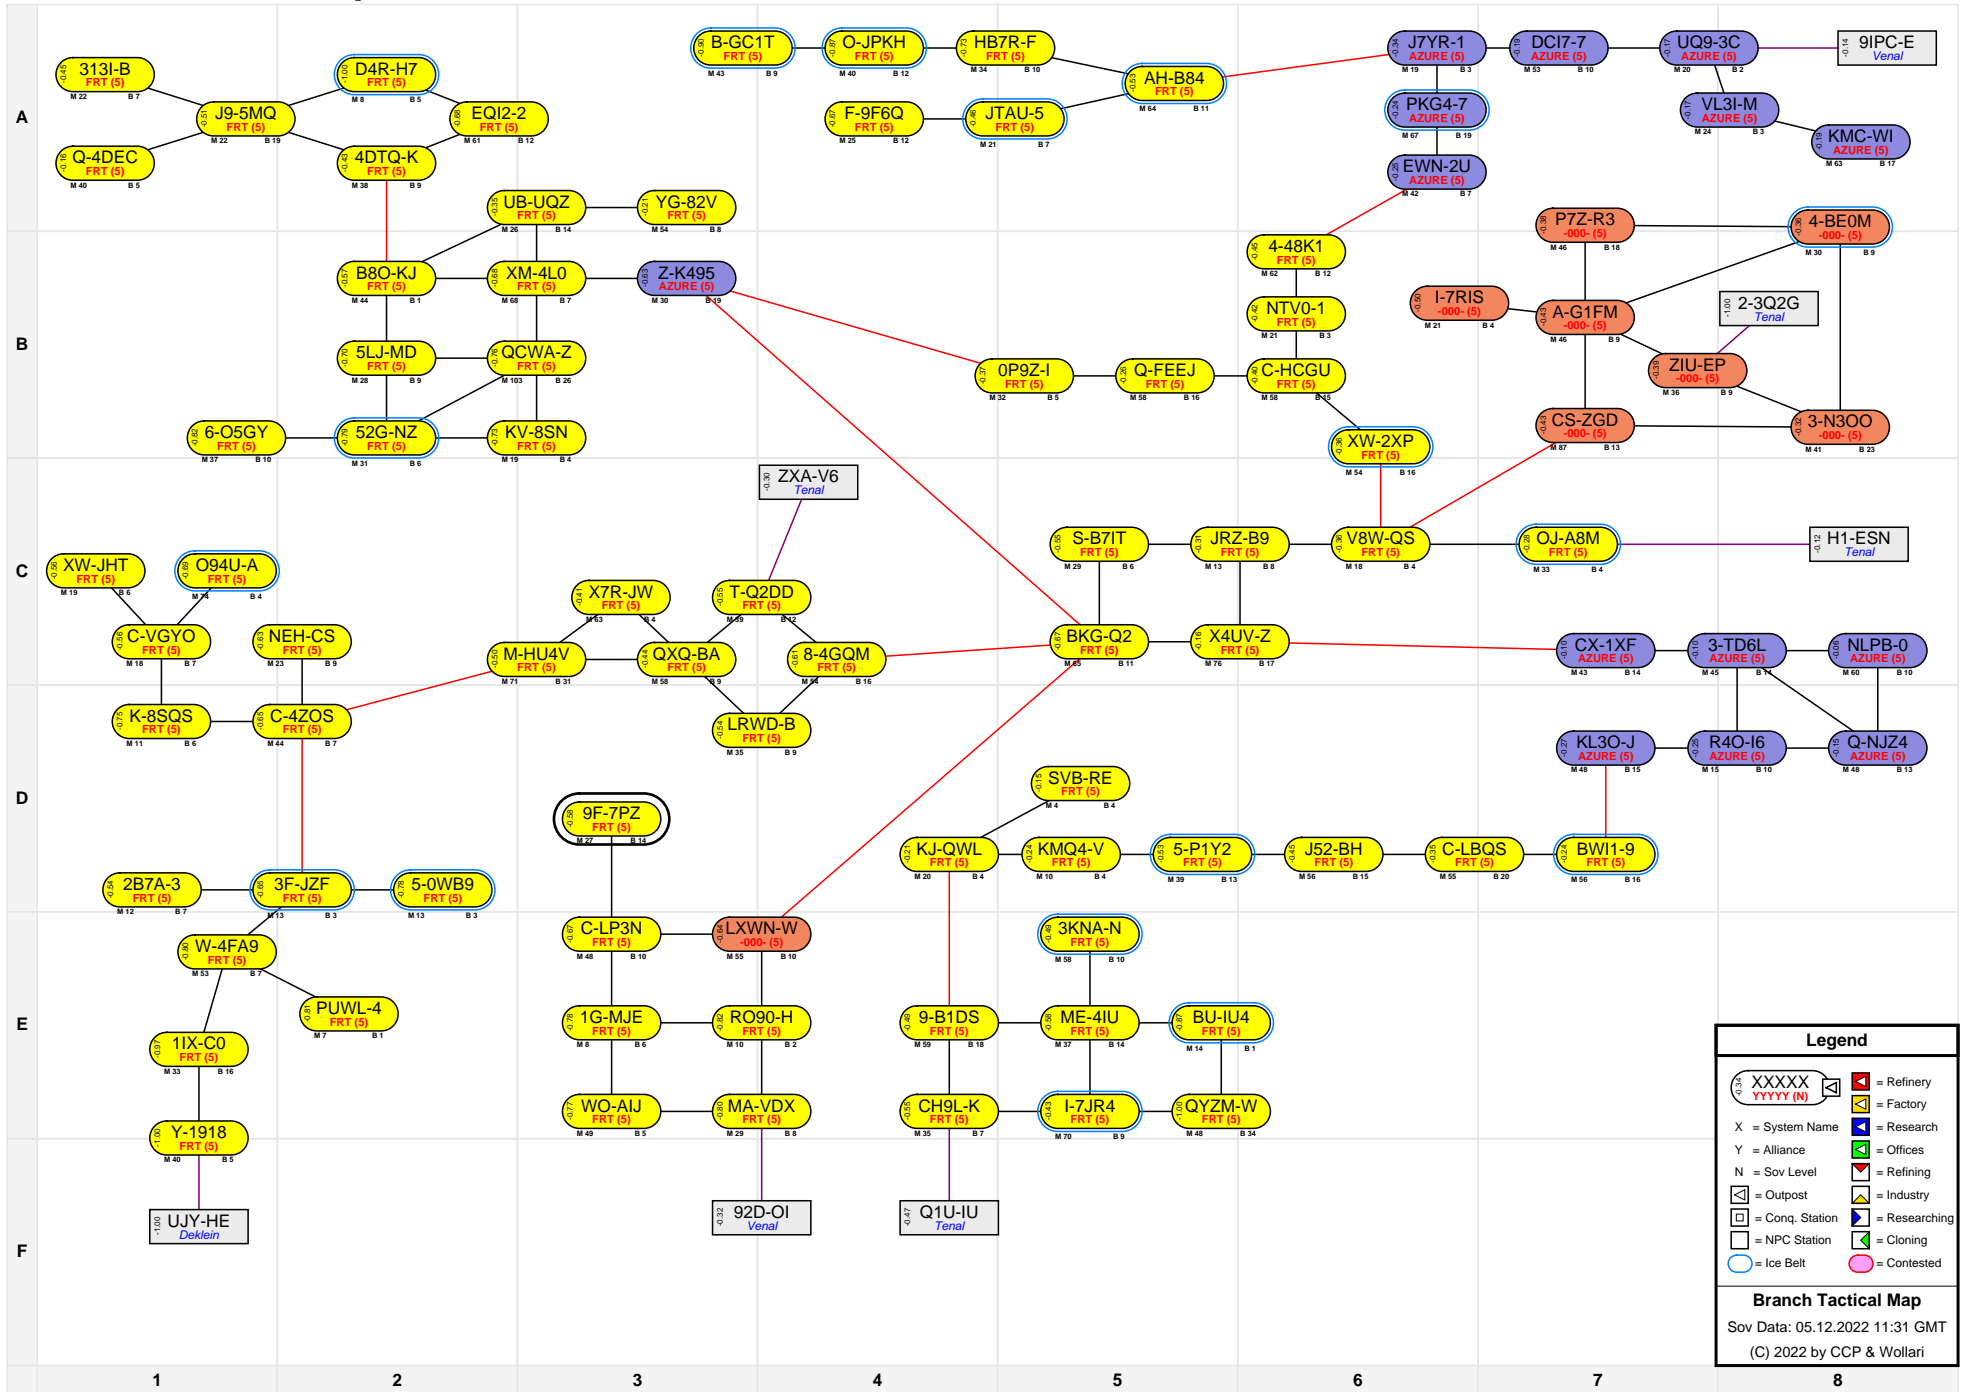

Branch Tactical Map

Legend

- XXXXX
YYYYY (N) = Refinery
- X = System Name
- Y = Alliance
- N = Sov Level
- = Outpost
- = Conq. Station
- = NPC Station
- = Ice Belt
- = Contested
- ▲ = Factory
- ▲ = Research
- ▲ = Offices
- ▲ = Refining
- ▲ = Industry
- ▲ = Researching
- ▲ = Cloning

Branch Tactical Map
 Sov Data: 05.12.2022 11:31 GMT
 (C) 2022 by CCP & Wollari