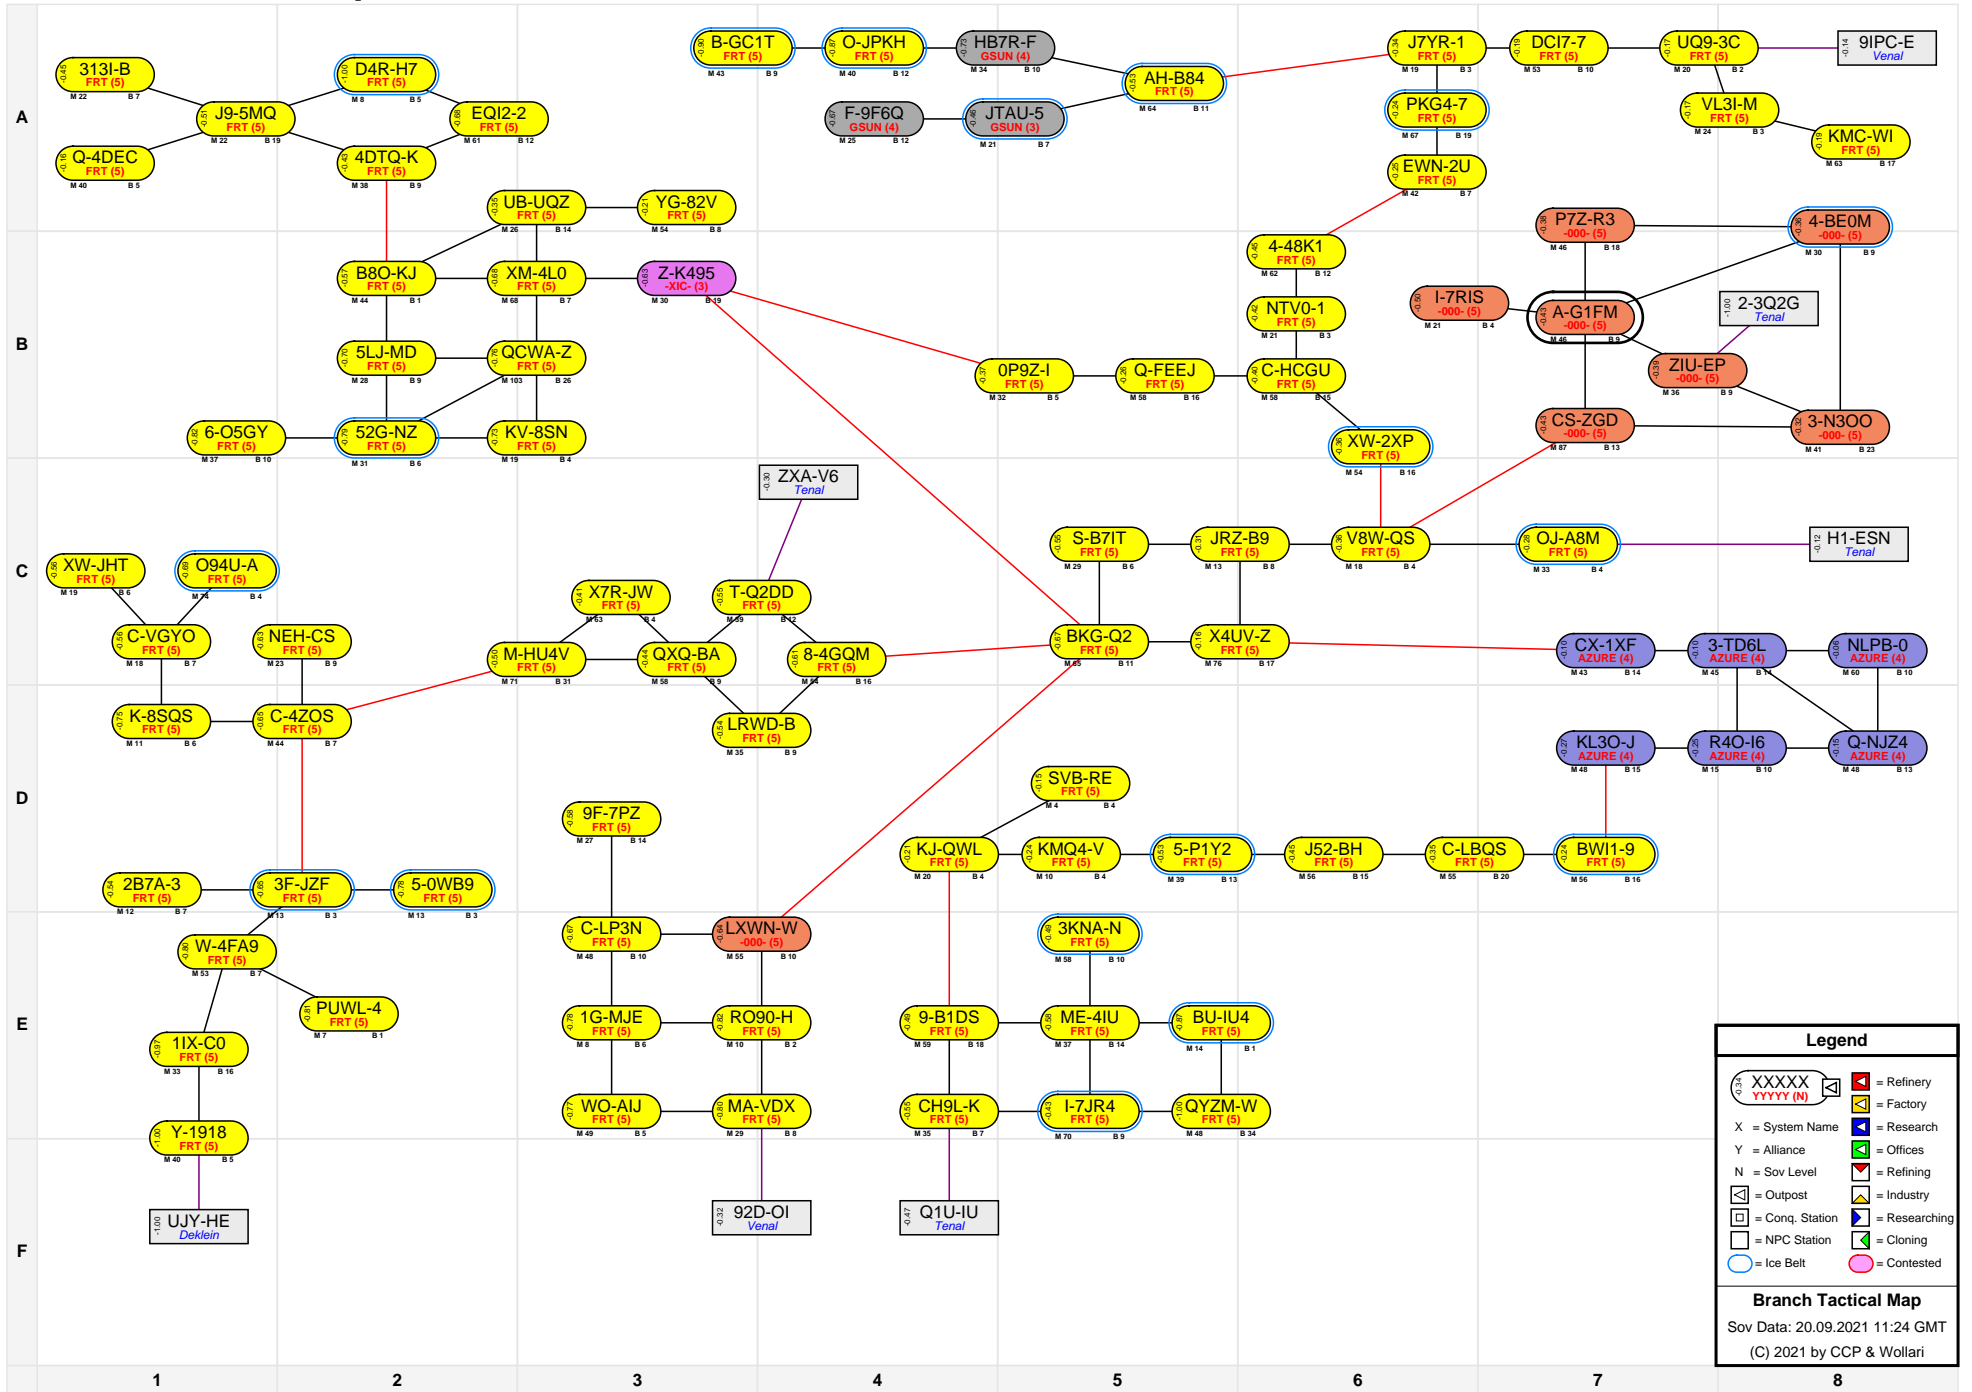

Branch Tactical Map

Legend

- XXXXX YYYYY (N) = Refinery
- X = System Name
- Y = Alliance
- N = Sov Level
- ☐ = Outpost
- ☐ = Conq. Station
- ☐ = NPC Station
- ☐ = Researching
- ☐ = Cloning
- ☐ = Contested
- ☐ = Factory
- ☐ = Research
- ☐ = Offices
- ☐ = Refining
- ☐ = Industry

Branch Tactical Map
 Sov Data: 20.09.2021 11:24 GMT
 (C) 2021 by CCP & Wollari