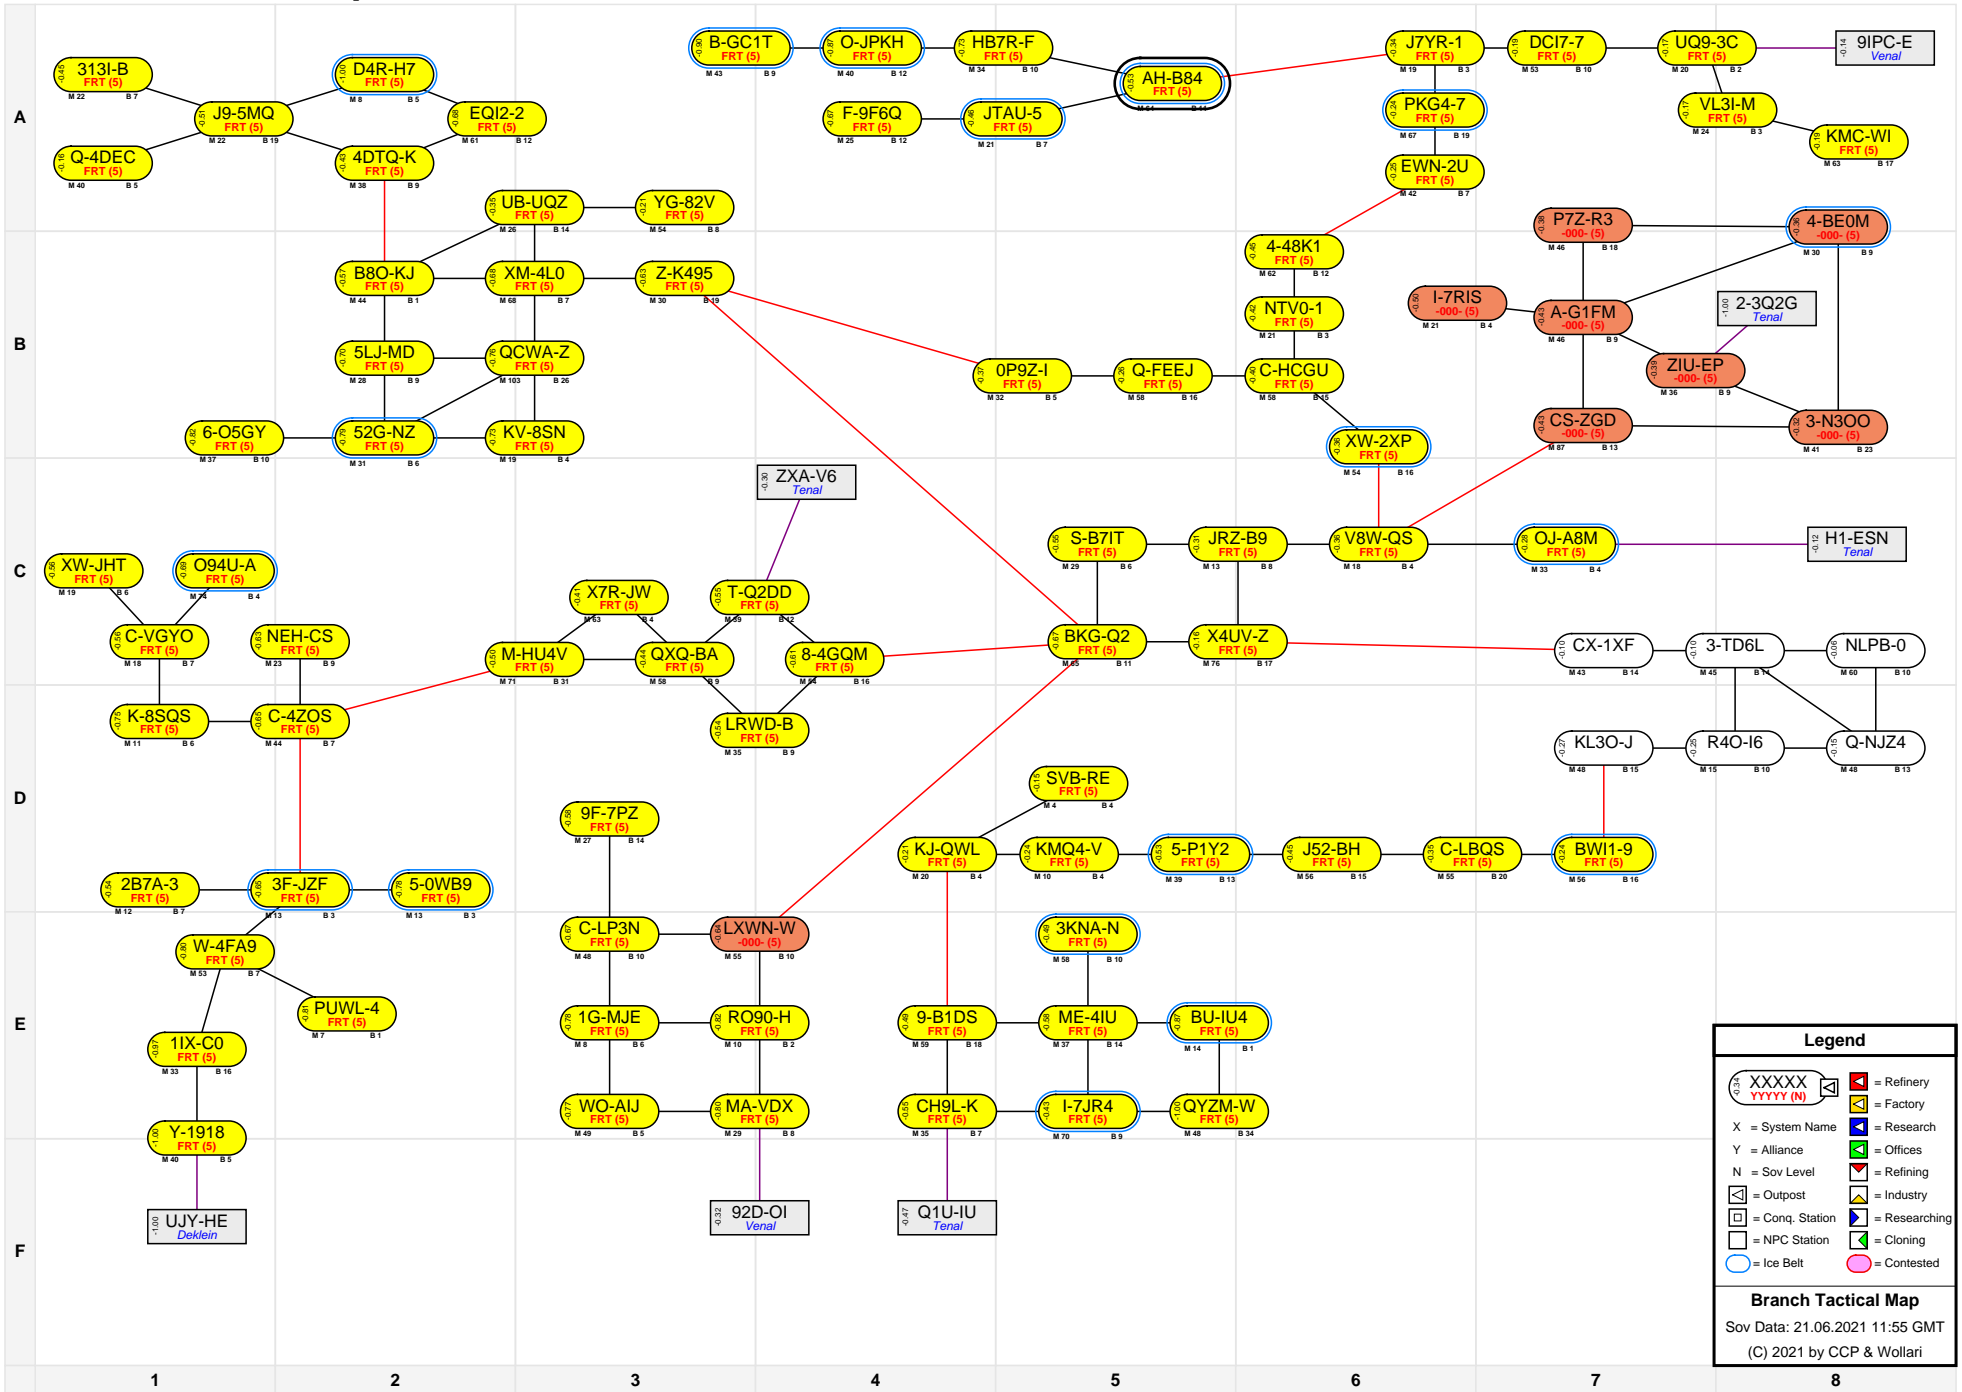

Branch Tactical Map

Legend

- XXXXX YYYYY (N) = System Name
- [Red Square] = Refinery
- [Blue Square] = Factory
- [Red Triangle] = Research
- [Green Square] = Offices
- [Purple Square] = Refining
- [Grey Square] = Outpost
- [White Square] = Industry
- [Light Blue Square] = Conq. Station
- [Dark Grey Square] = Researching
- [Light Grey Square] = NPC Station
- [Light Blue Square] = Cloning
- [Pink Circle] = Contested
- [Blue Circle] = Ice Belt

Branch Tactical Map
 Sov Data: 21.06.2021 11:55 GMT
 (C) 2021 by CCP & Wollari