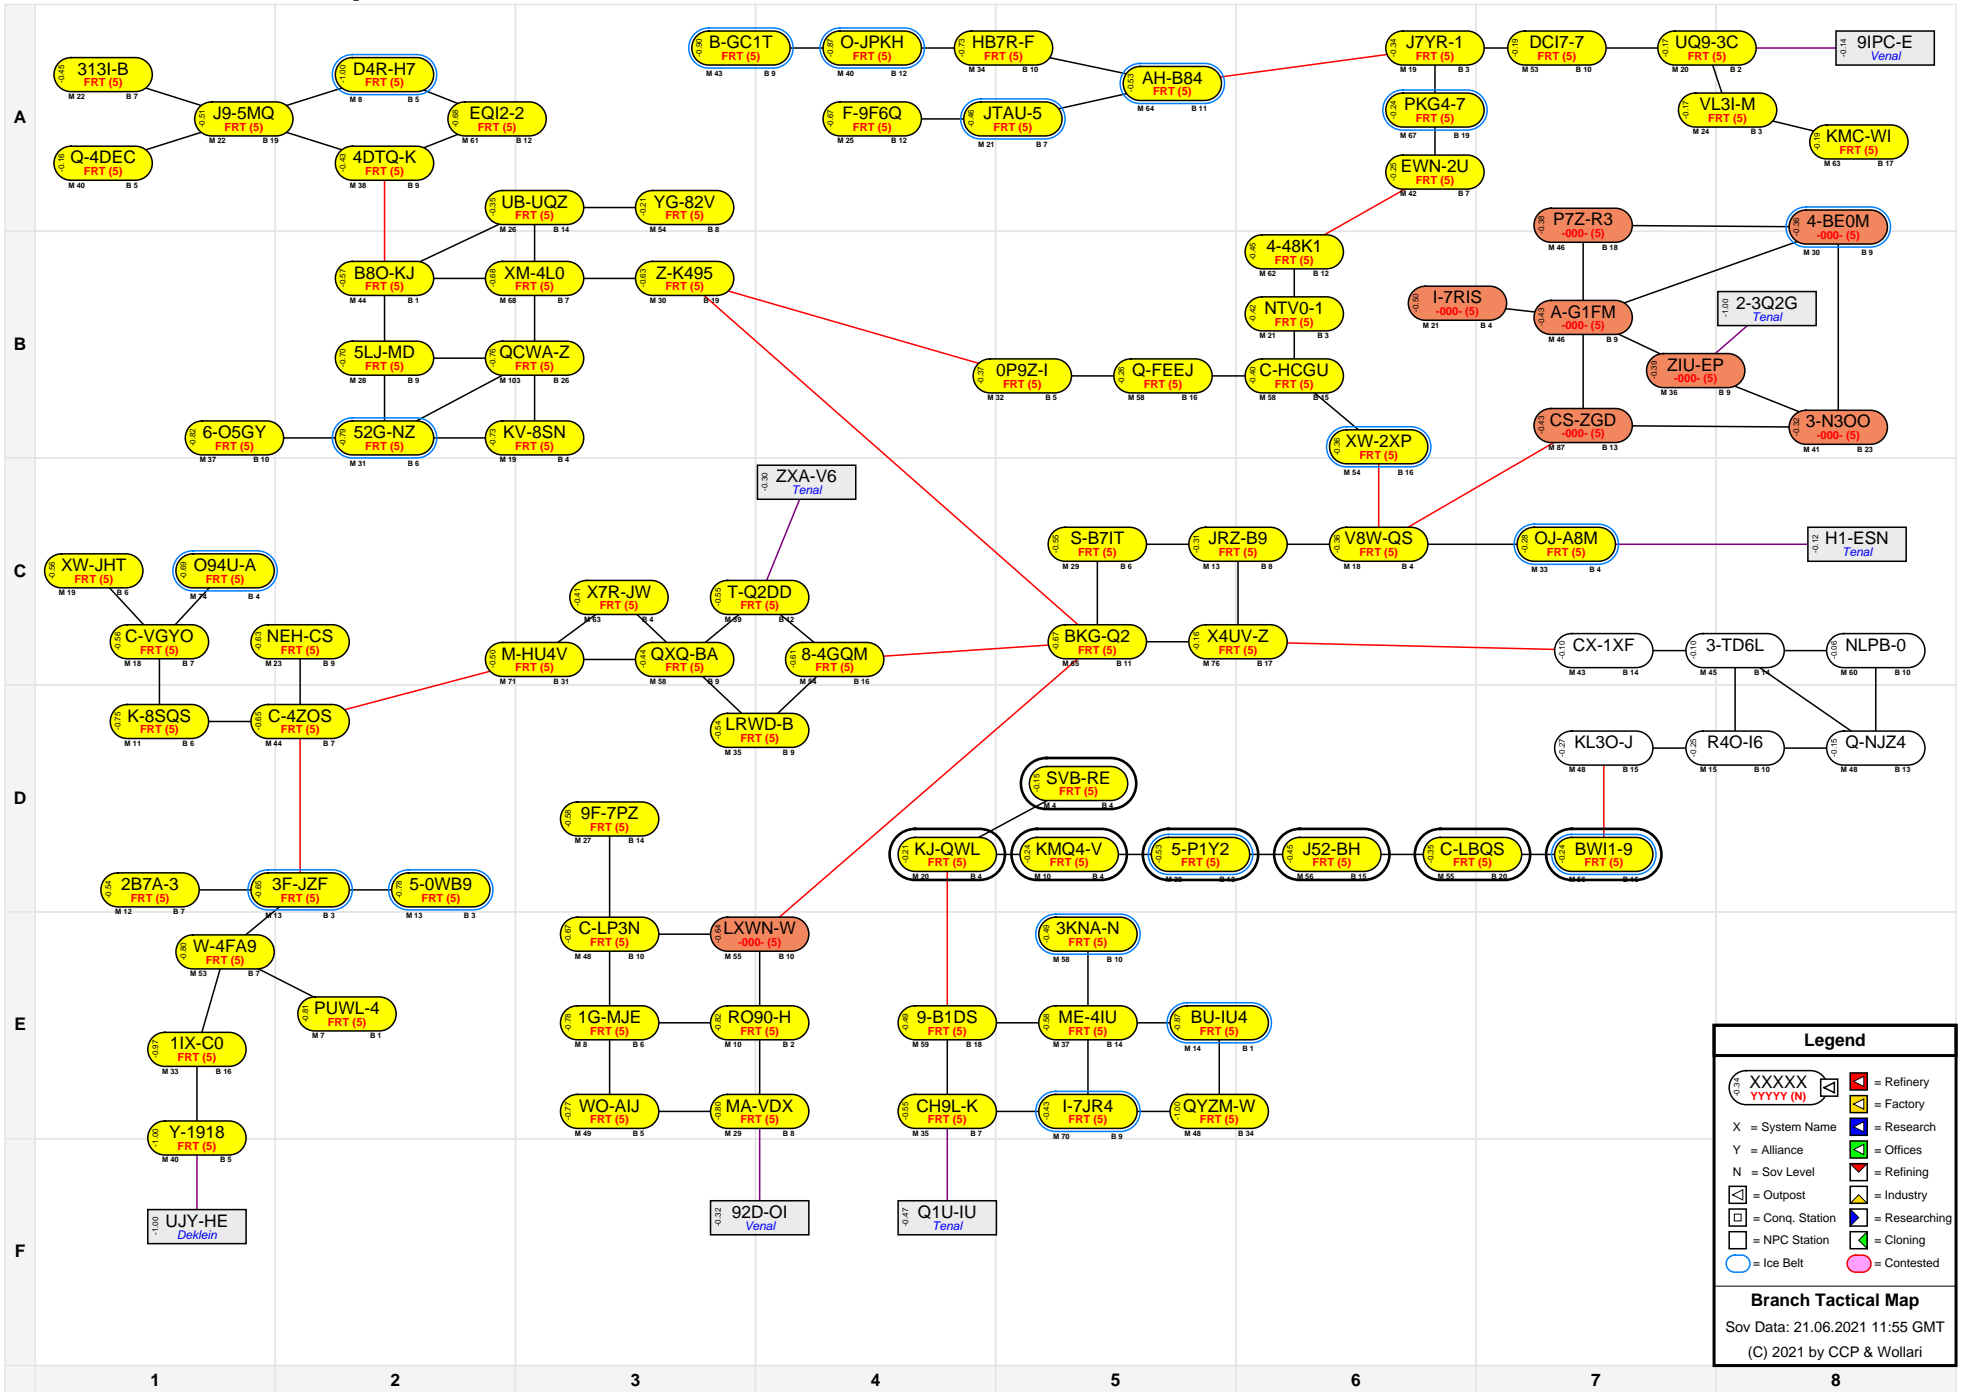

Branch Tactical Map

Legend

- XXXXX YYYYY (N) = Entity Name
- [Red Box] = Refinery
- [Blue Box] = Factory
- X = System Name
- Y = Alliance
- N = Sov Level
- [Green Box] = Offices
- [Red Box] = Refining
- [Blue Box] = Industry
- [Green Box] = Researching
- [Blue Box] = Cloning
- [Red Box] = Contested
- [Grey Box] = Outpost
- [White Box] = Conq. Station
- [White Box] = NPC Station

Branch Tactical Map
 Sov Data: 21.06.2021 11:55 GMT
 (C) 2021 by CCP & Wollari