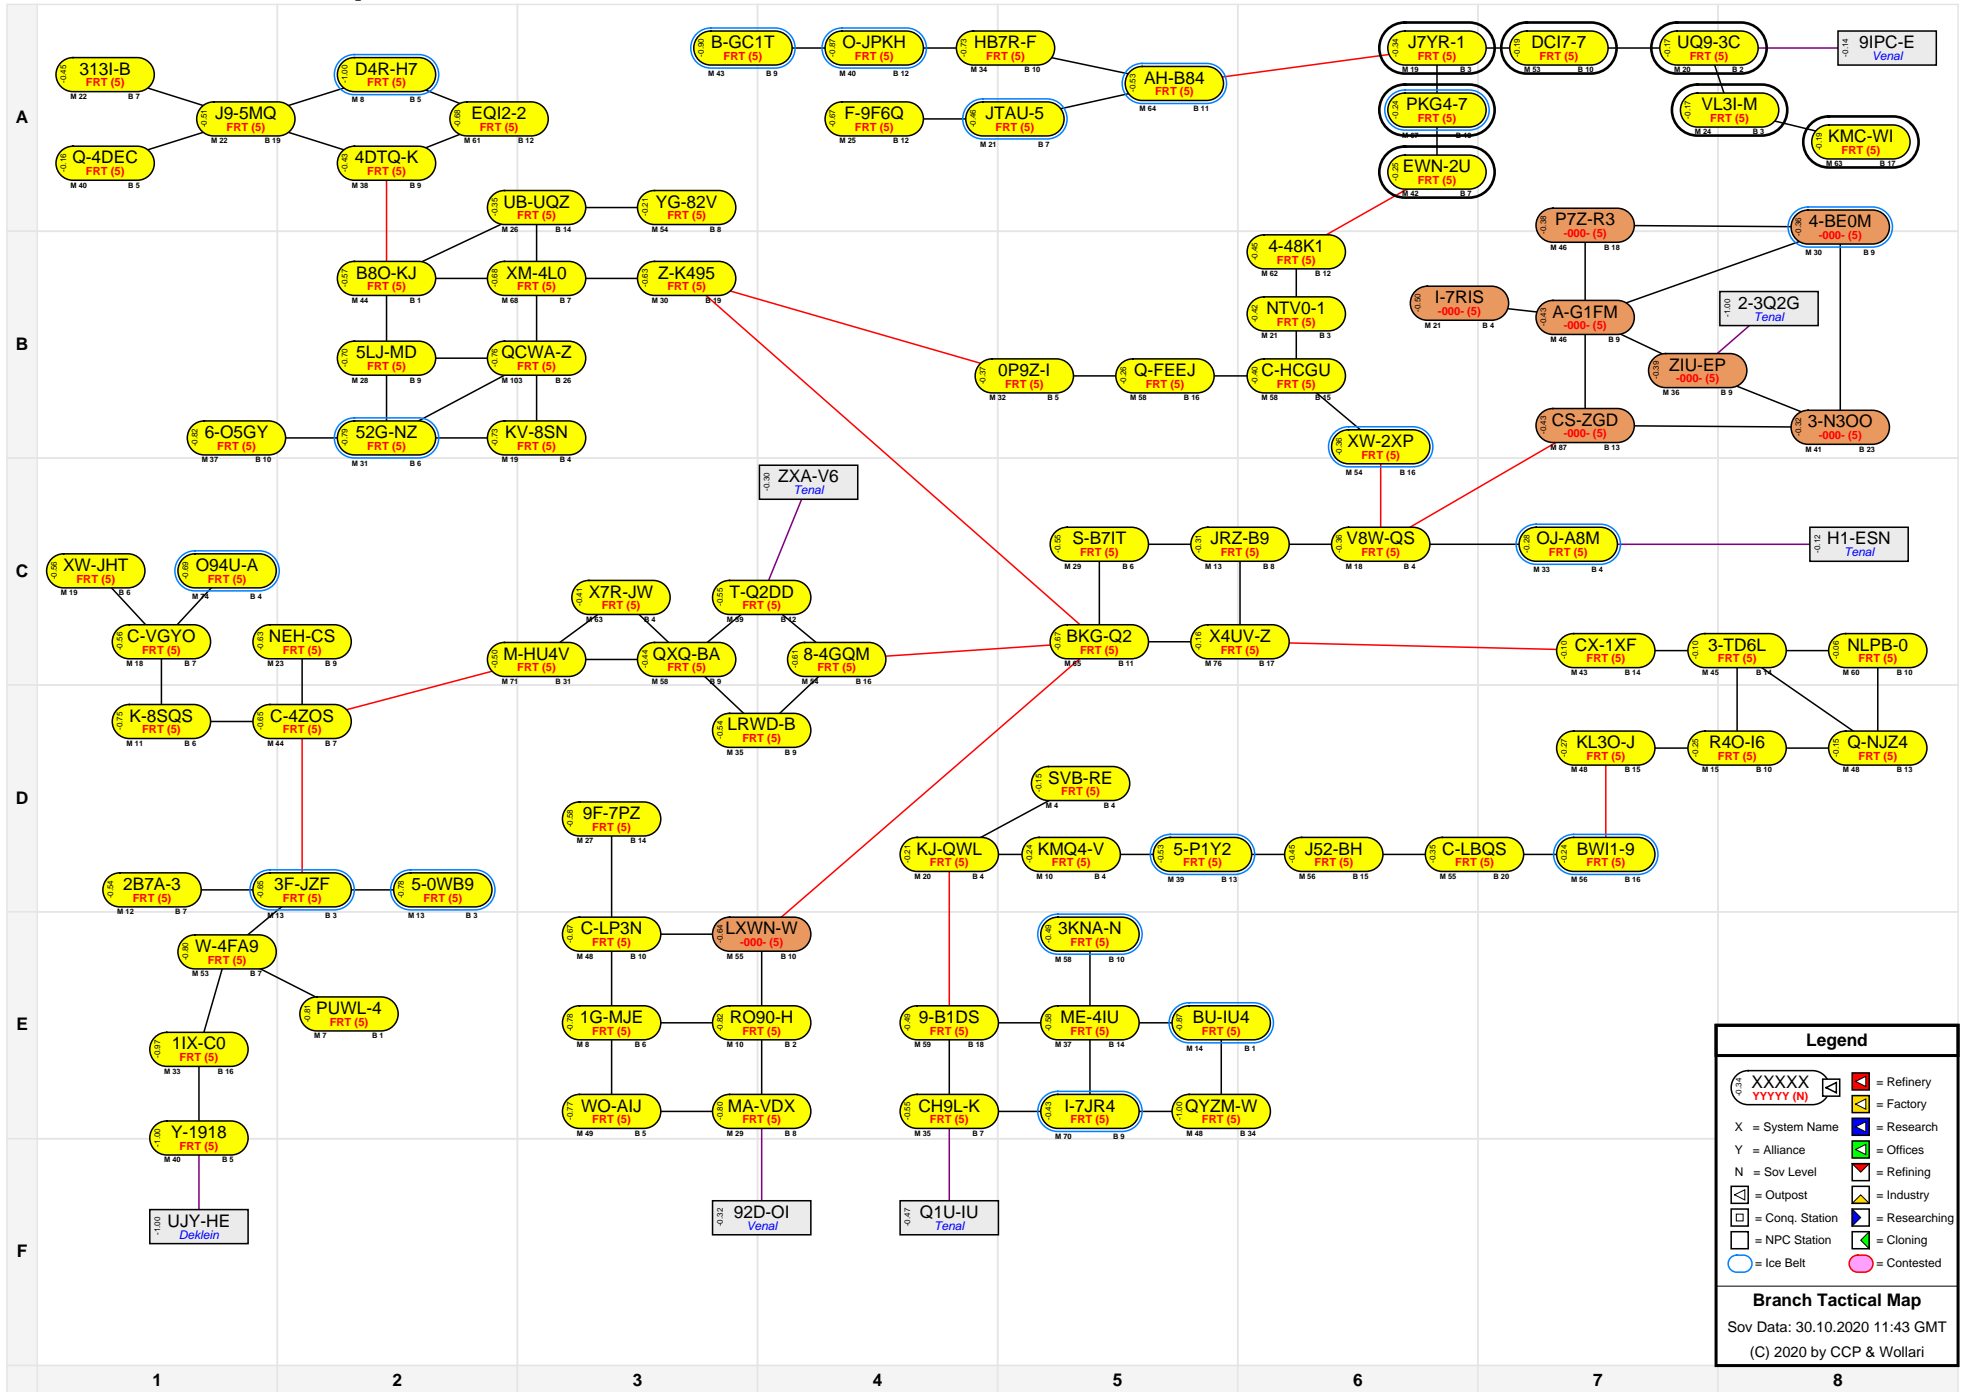

# Branch Tactical Map

**Legend**

- XXXXX YYYYY (N) = Refinery
- X = System Name
- Y = Alliance
- N = Sov Level
- [Icon] = Outpost
- [Icon] = Conq. Station
- [Icon] = NPC Station
- [Icon] = Factory
- [Icon] = Research
- [Icon] = Offices
- [Icon] = Refining
- [Icon] = Industry
- [Icon] = Researching
- [Icon] = Cloning
- [Icon] = Contested

**Branch Tactical Map**  
 Sov Data: 30.10.2020 11:43 GMT  
 (C) 2020 by CCP & Wollari