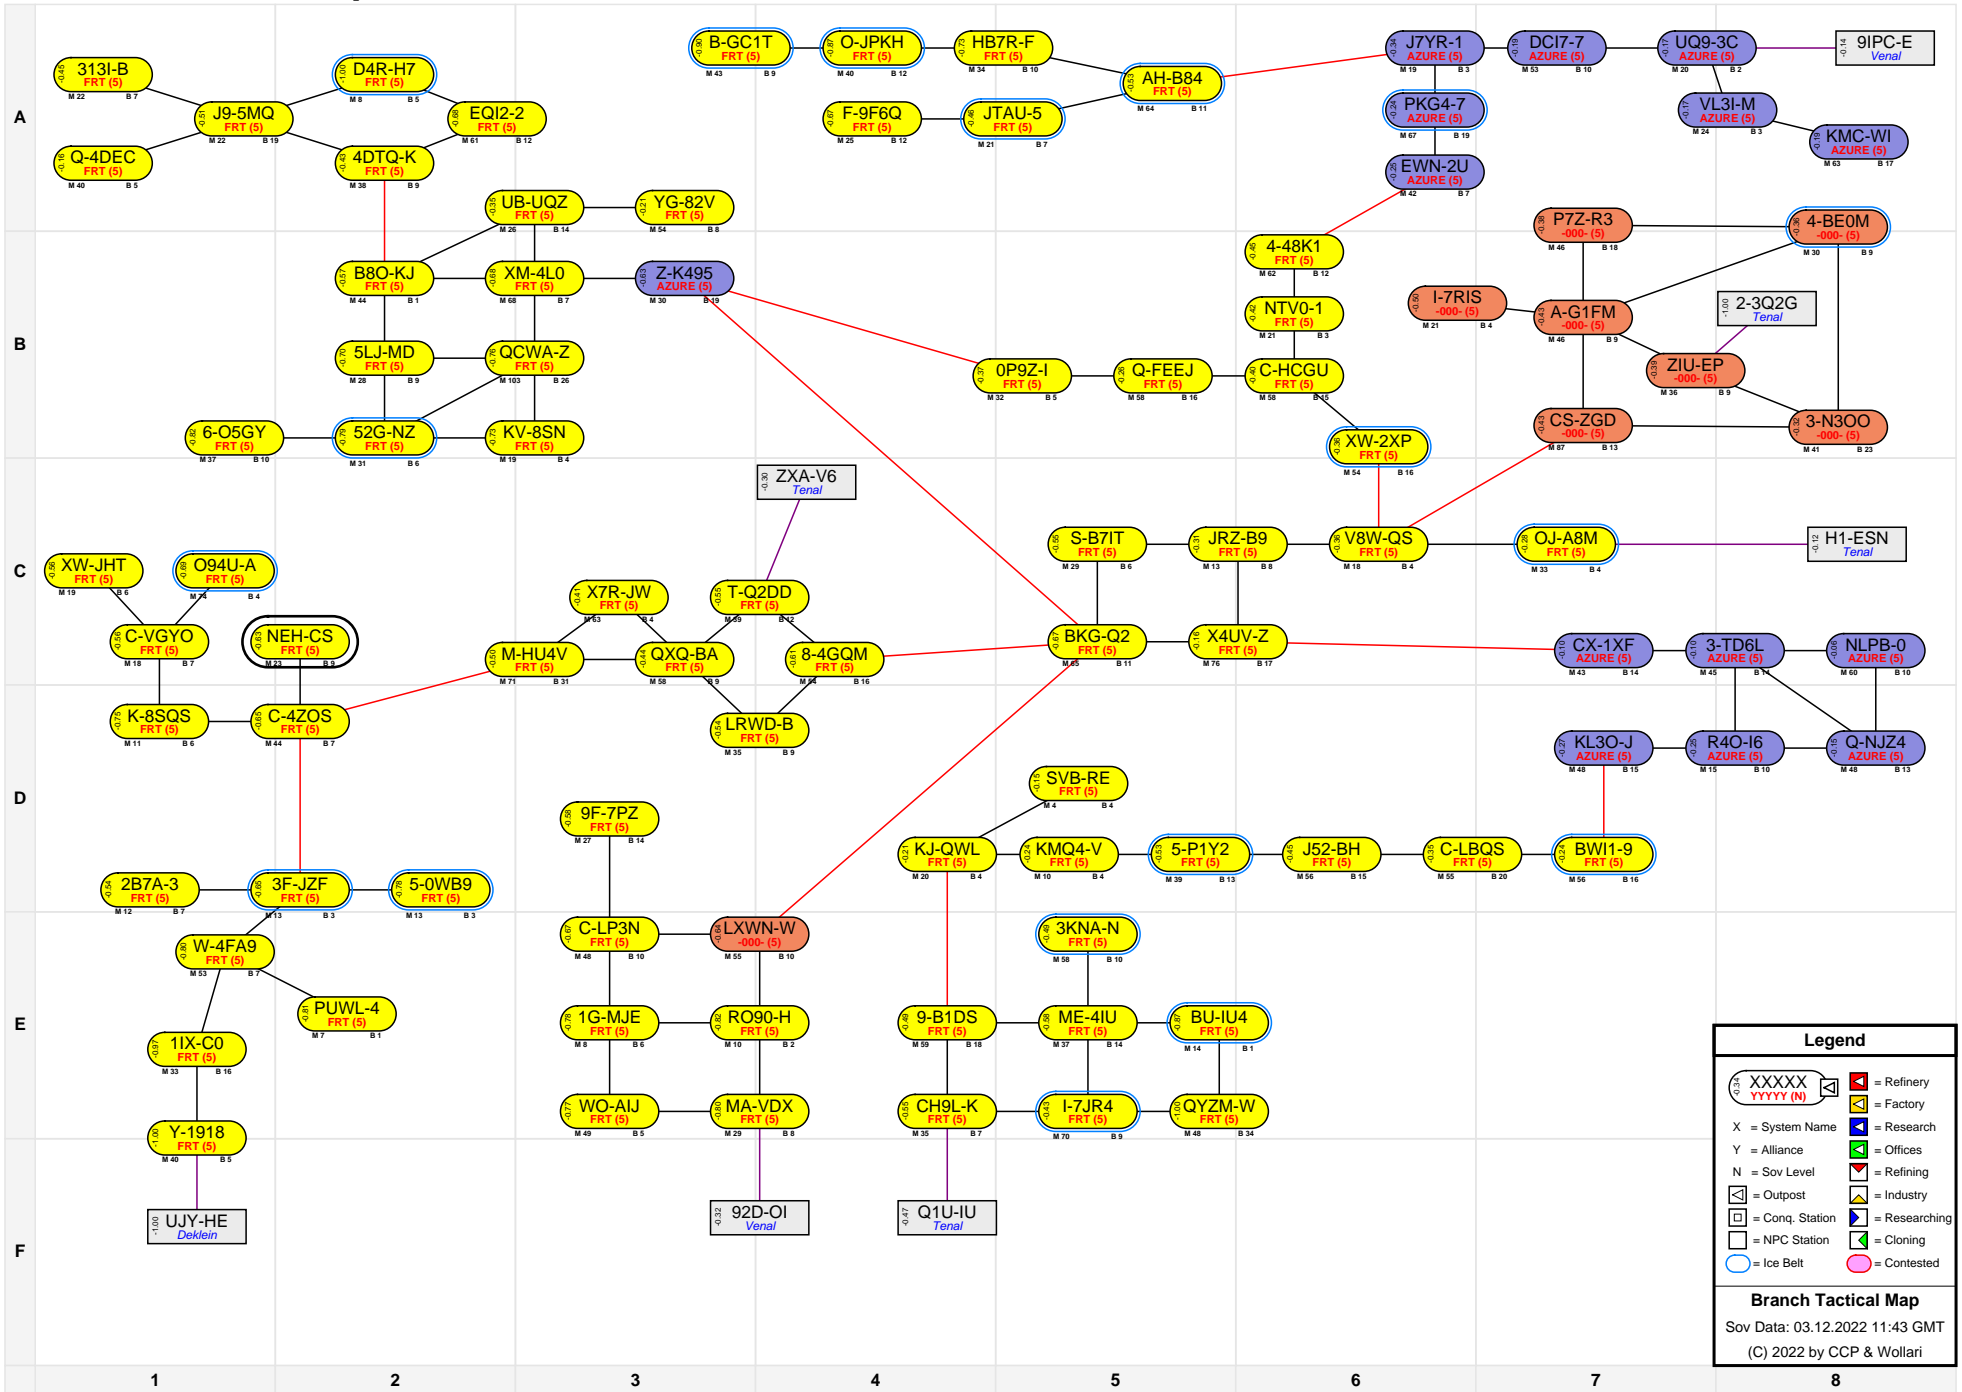

Branch Tactical Map

Legend

- XXXXX
YYYY (N) = Refinery
- X = System Name
- Y = Alliance
- N = Sov Level
- ☐ = Outpost
- ☐ = Conq. Station
- ☐ = NPC Station
- ☐ = Factory
- ☐ = Research
- ☐ = Offices
- ☐ = Refining
- ☐ = Industry
- ☐ = Researching
- ☐ = Cloning
- ☐ = Contested

Branch Tactical Map
 Sov Data: 03.12.2022 11:43 GMT
 (C) 2022 by CCP & Wollari