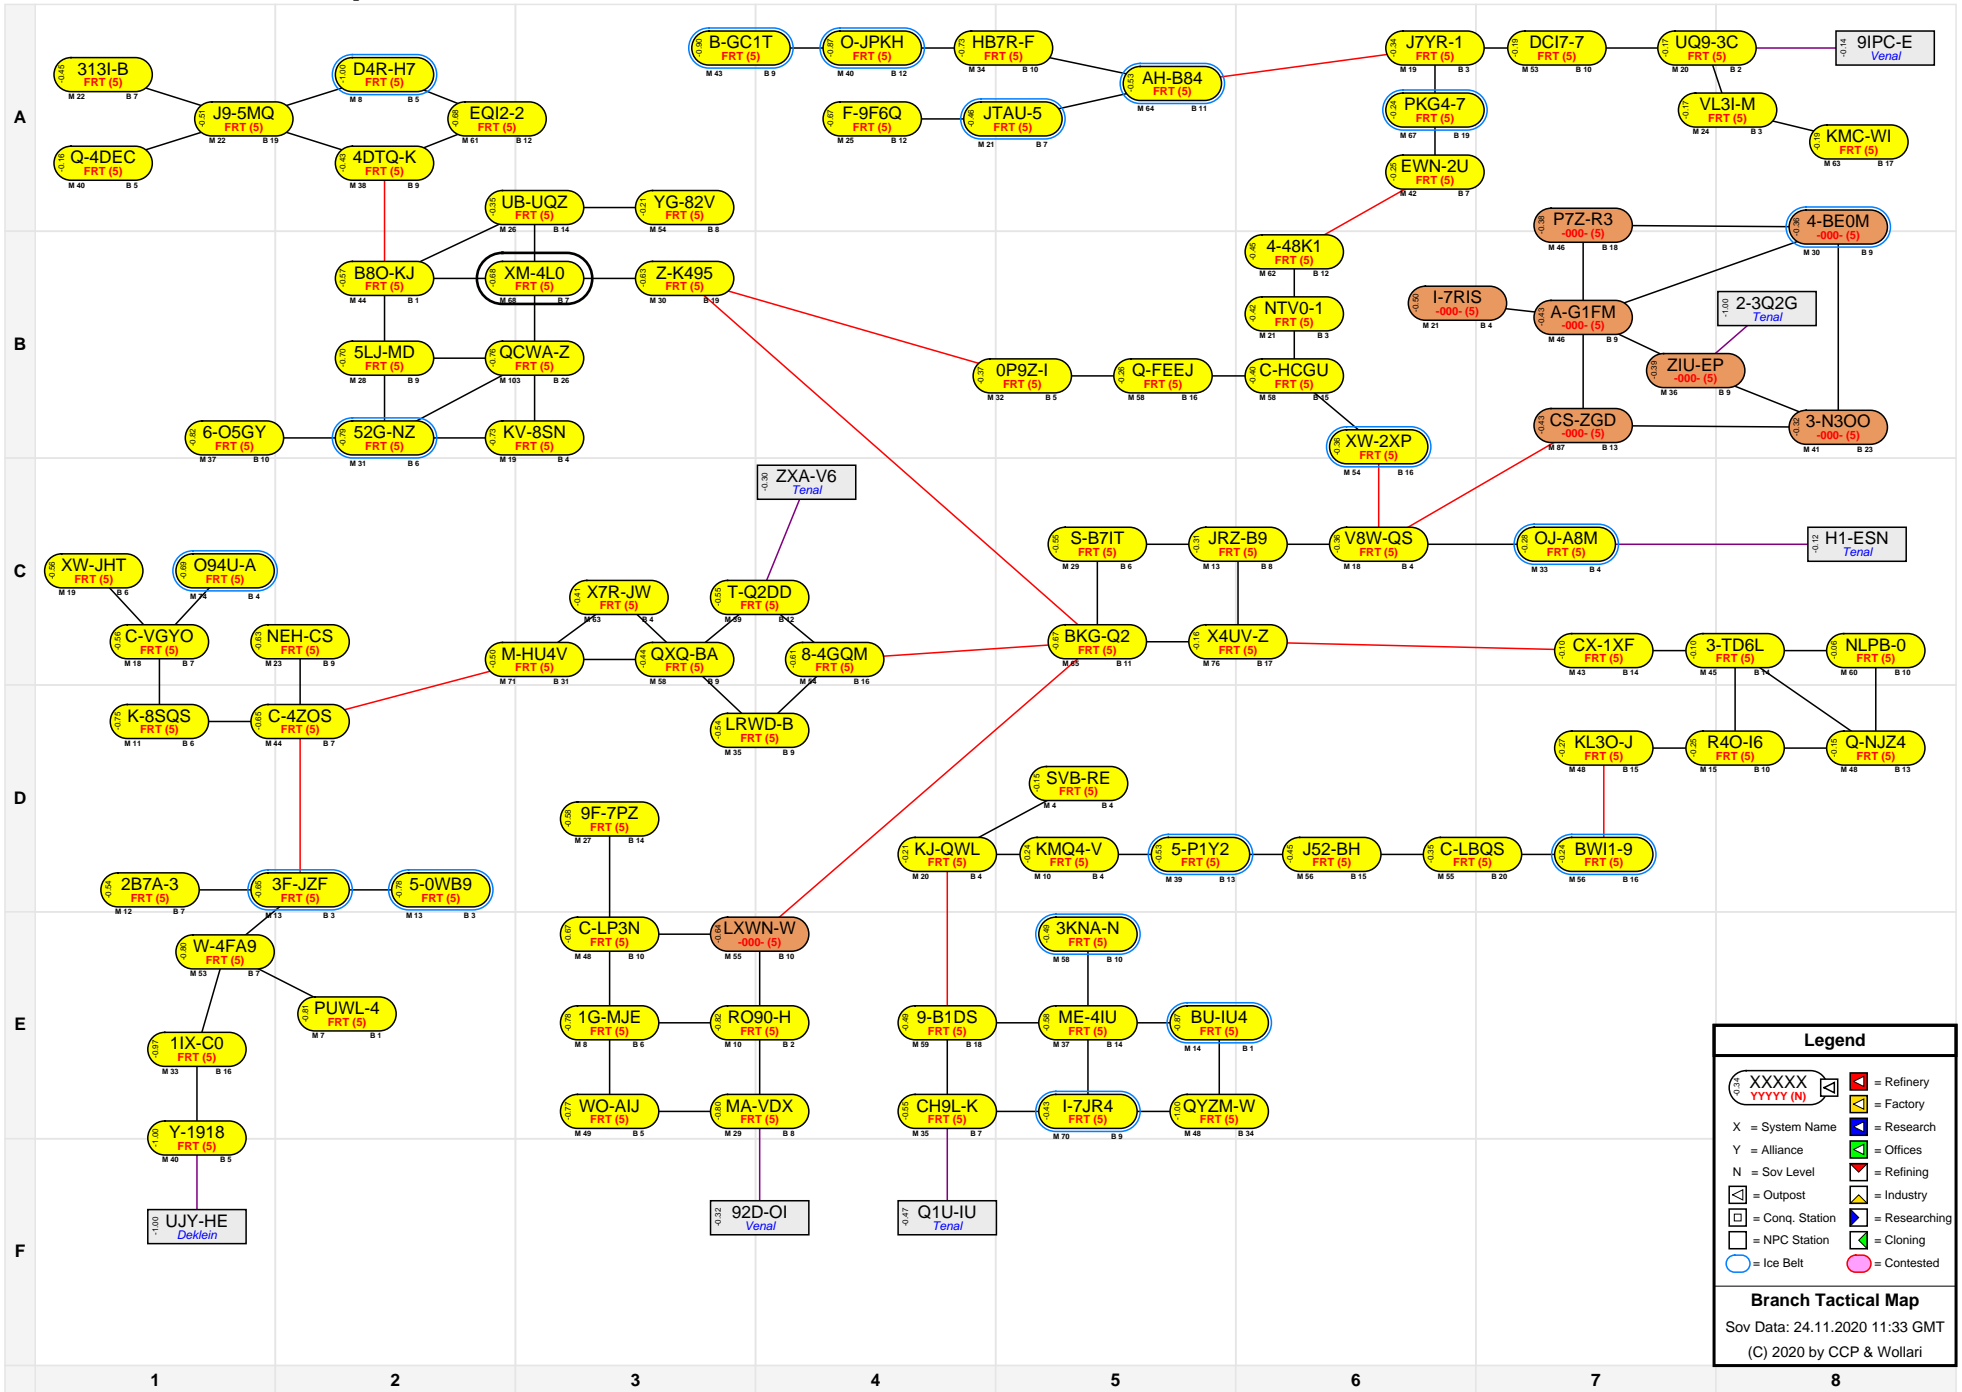

Branch Tactical Map

Legend

- XXXXX
YYYY (N) = Refinery
- X = System Name
- Y = Alliance
- N = Sov Level
- [Symbol] = Outpost
- [Symbol] = Conq. Station
- [Symbol] = NPC Station
- [Symbol] = Factory
- [Symbol] = Research
- [Symbol] = Offices
- [Symbol] = Refining
- [Symbol] = Industry
- [Symbol] = Researching
- [Symbol] = Cloning
- [Symbol] = Contested

Branch Tactical Map
 Sov Data: 24.11.2020 11:33 GMT
 (C) 2020 by CCP & Wollari