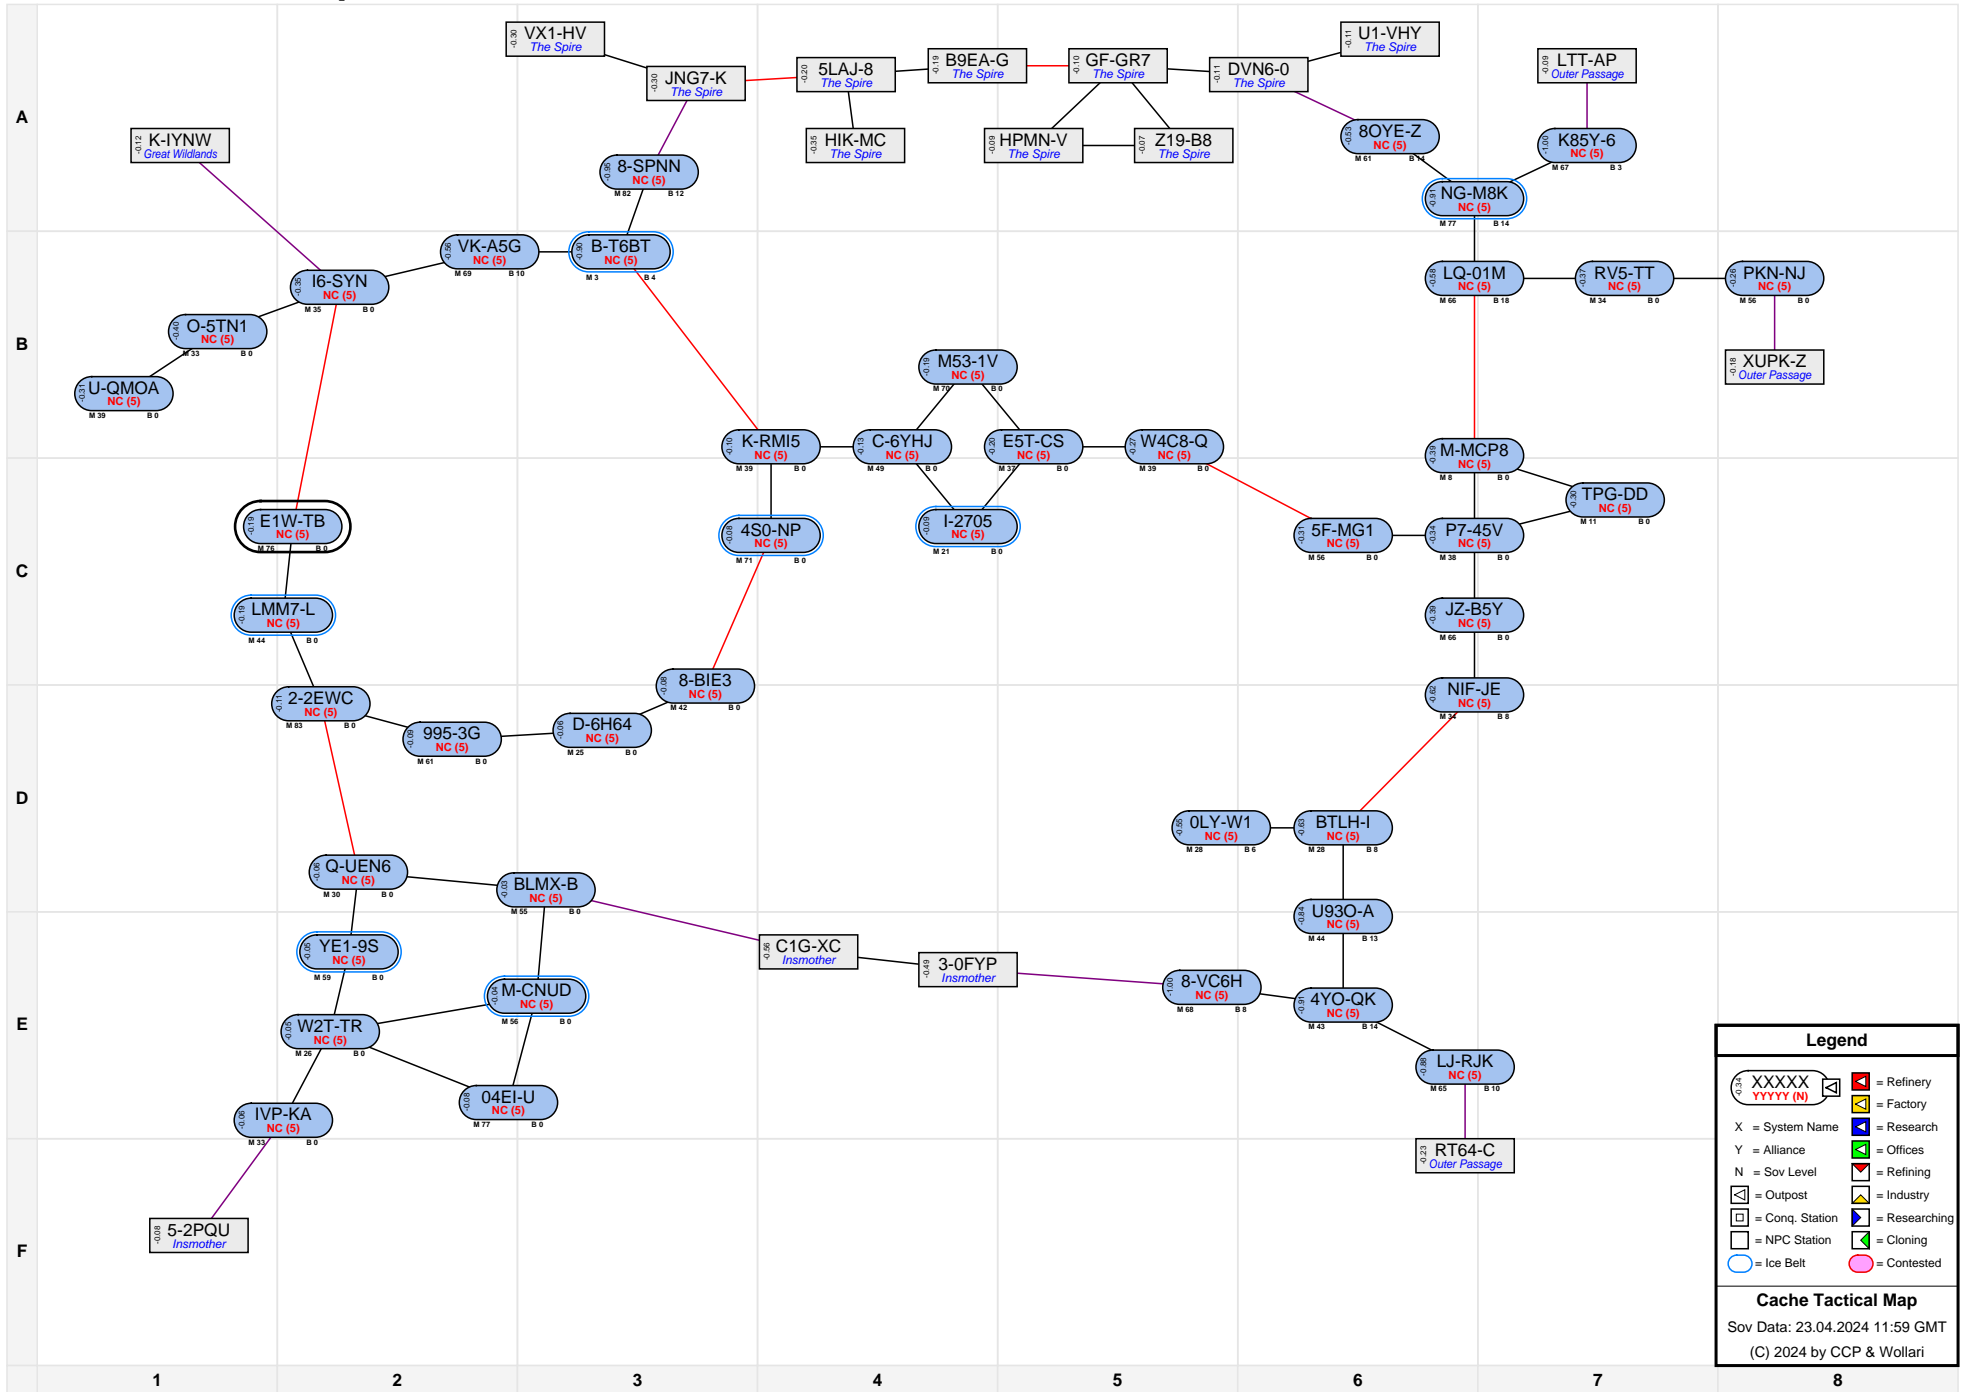

# Cache Tactical Map

**Legend**

- = Refinery
- = Factory
- = Research
- = Offices
- = Refining
- = Industry
- = Conq. Station
- = Researching
- = Cloning
- = Contested

**Cache Tactical Map**  
 Sov Data: 23.04.2024 11:59 GMT  
 (C) 2024 by CCP & Wollari