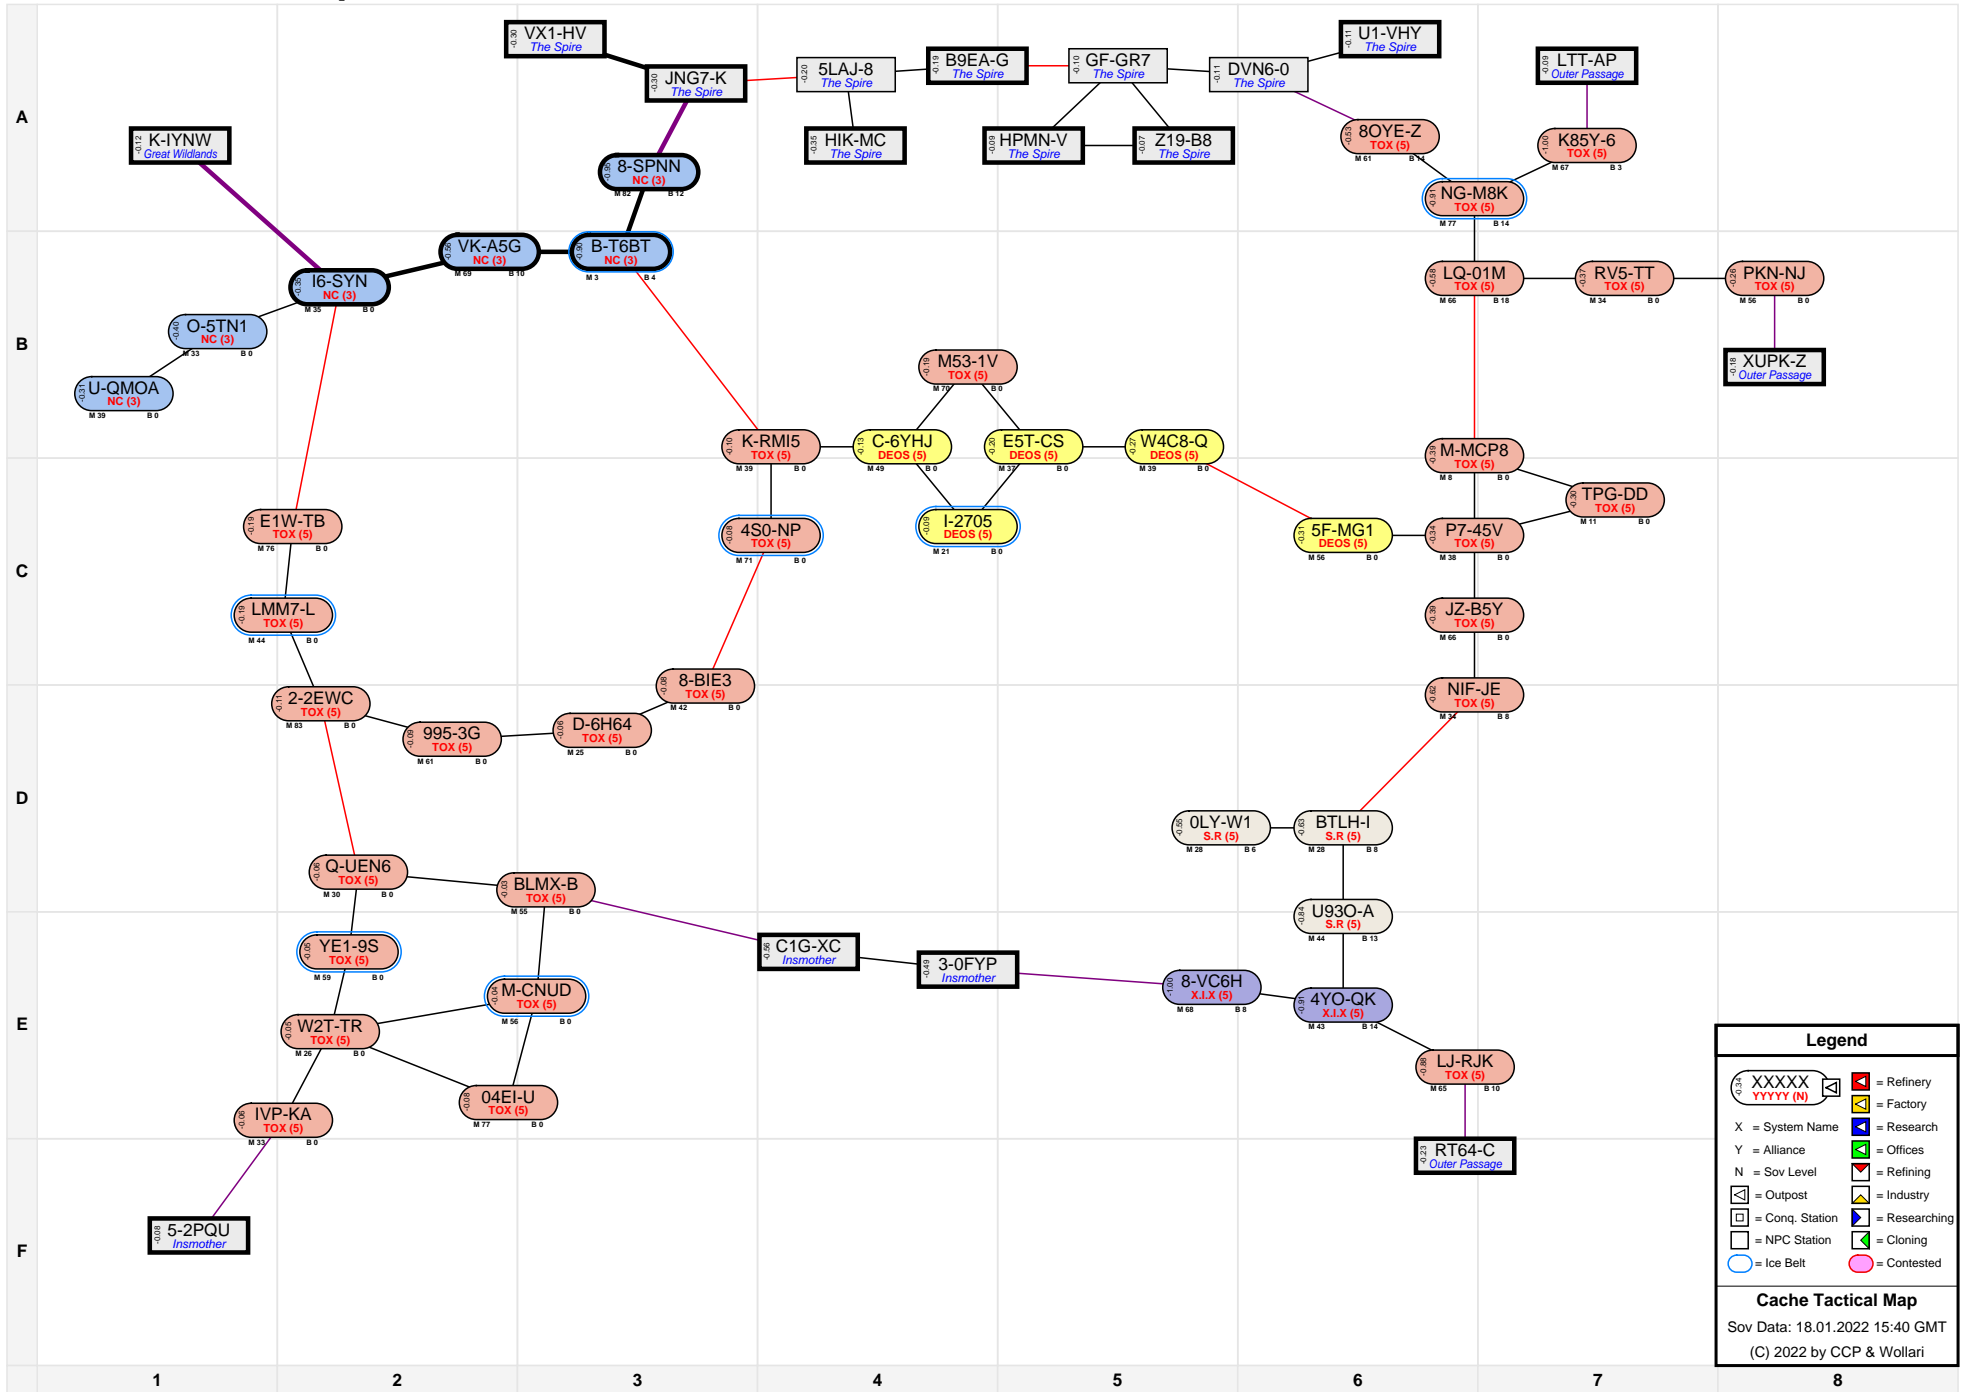

Cache Tactical Map

Legend

- XXXXX YYYYY (N) = Node Label
- [Red Box] = Refinery
- [Yellow Box] = Factory
- X = System Name
- Y = Alliance
- N = Sov Level
- [Blue Box] = Research
- [Green Box] = Offices
- [Red Box] = Refining
- [White Box] = Outpost
- [Black Box] = Conq. Station
- [White Box] = NPC Station
- [Blue Circle] = Ice Belt
- [Pink Circle] = Contested
- [Red Box] = Industry
- [Yellow Box] = Researching
- [Green Box] = Cloning

Cache Tactical Map
 Sov Data: 18.01.2022 15:40 GMT
 (C) 2022 by CCP & Wollari