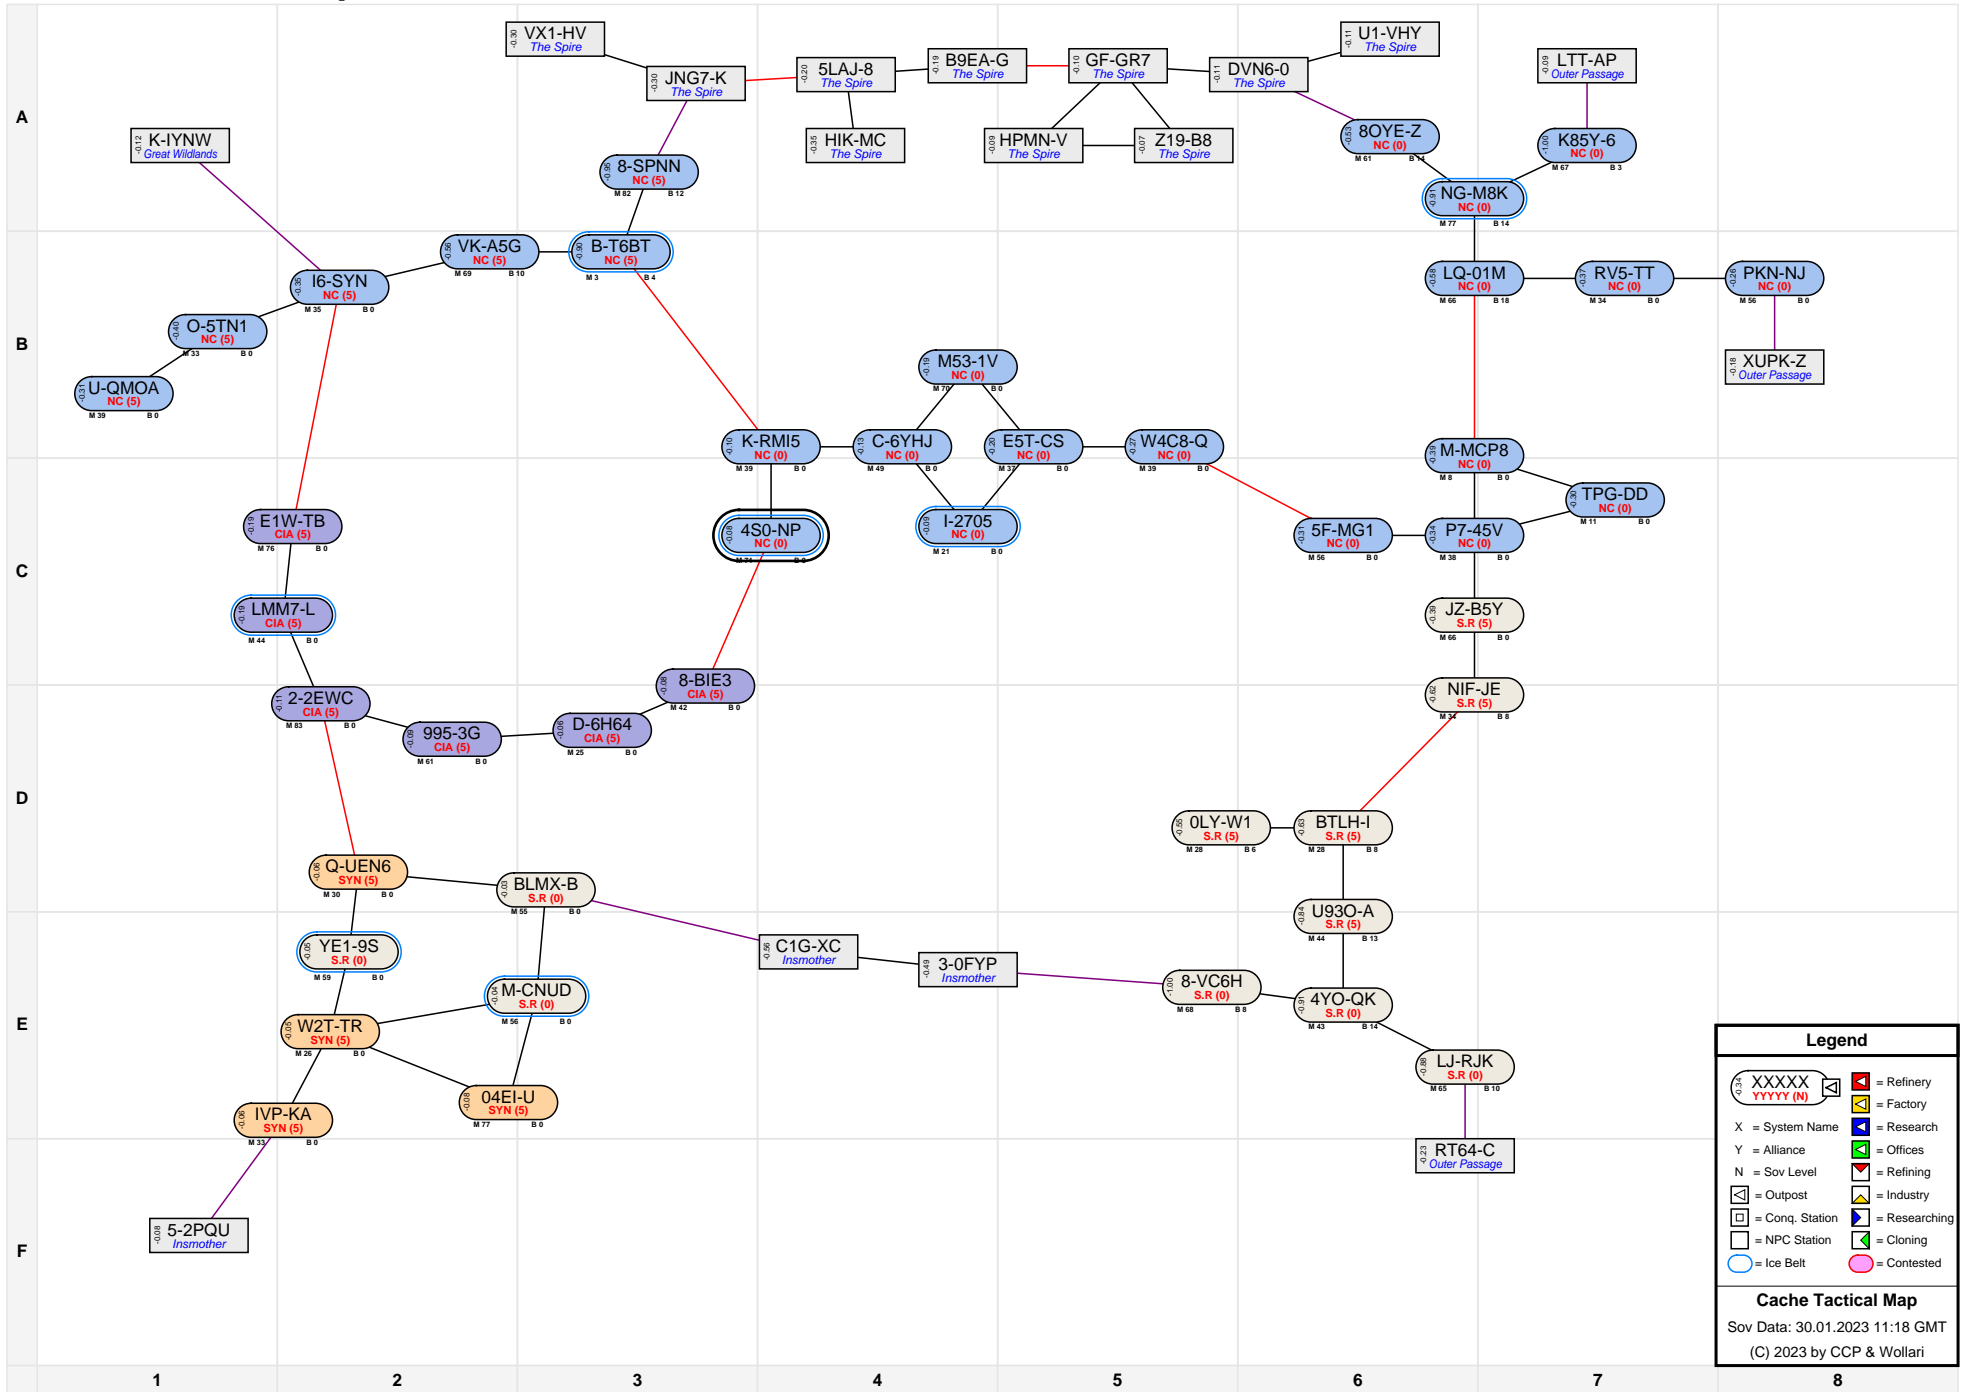

Cache Tactical Map

Legend

- XXXXX
YYYY (N) = Refinery
- X = System Name
- Y = Alliance
- N = Sov Level
- = Outpost
- = Conq. Station
- = NPC Station
- = Ice Belt
- = Factory
- = Research
- = Offices
- = Refining
- = Industry
- = Researching
- = Cloning
- = Contested

Cache Tactical Map
 Sov Data: 30.01.2023 11:18 GMT
 (C) 2023 by CCP & Wollari