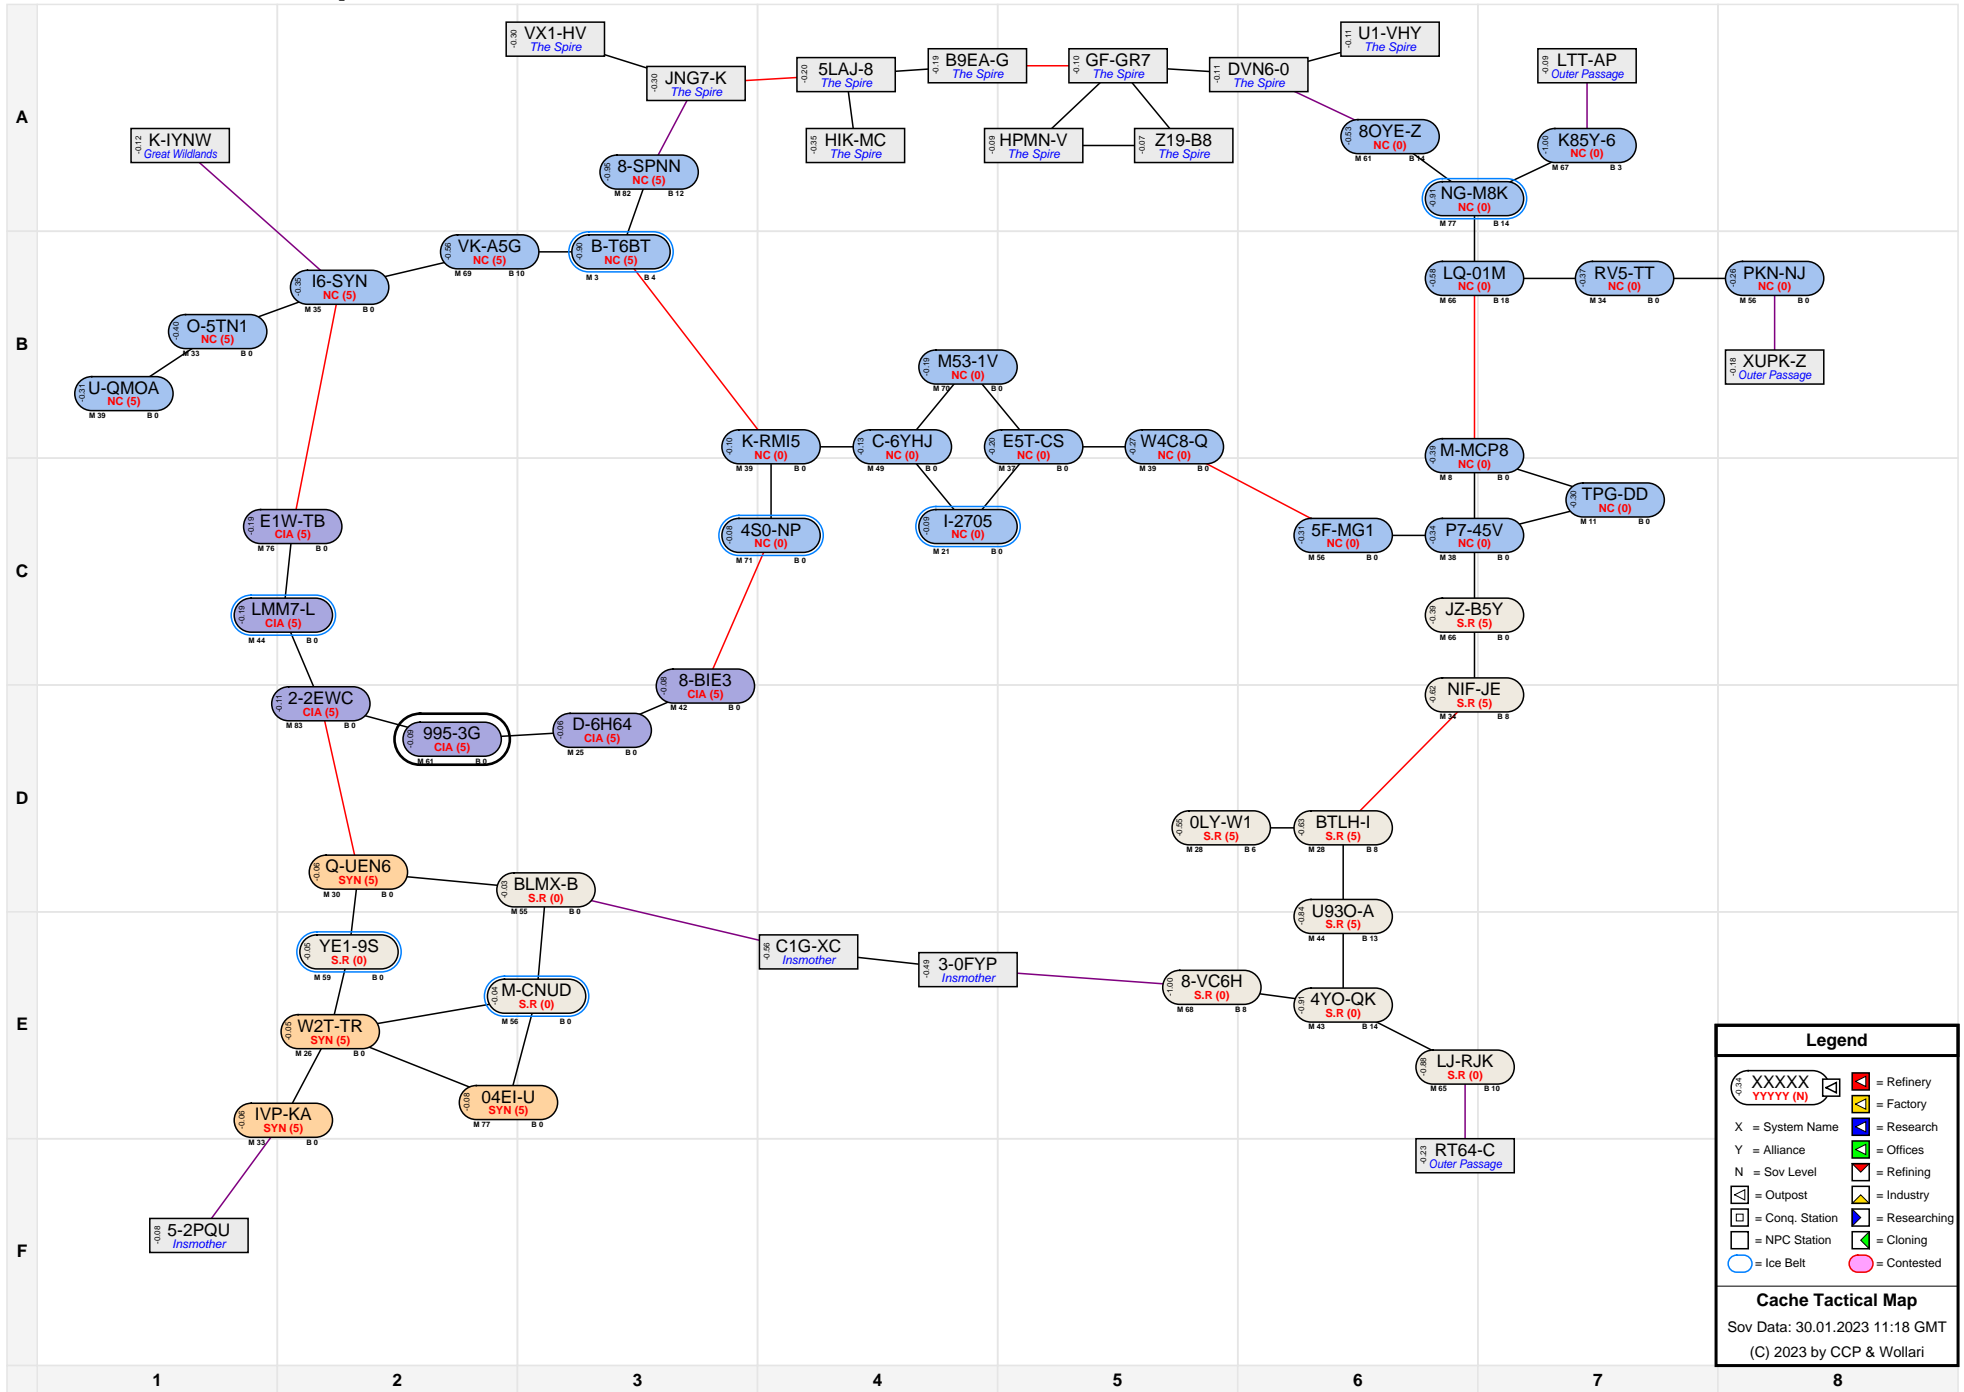

# Cache Tactical Map

Legend	
	= Refinery
	= Factory
	= Research
	= Offices
	= Refining
	= Industry
<b>Cache Tactical Map</b>	
Sov Data: 30.01.2023 11:18 GMT	
(C) 2023 by CCP & Wollari	