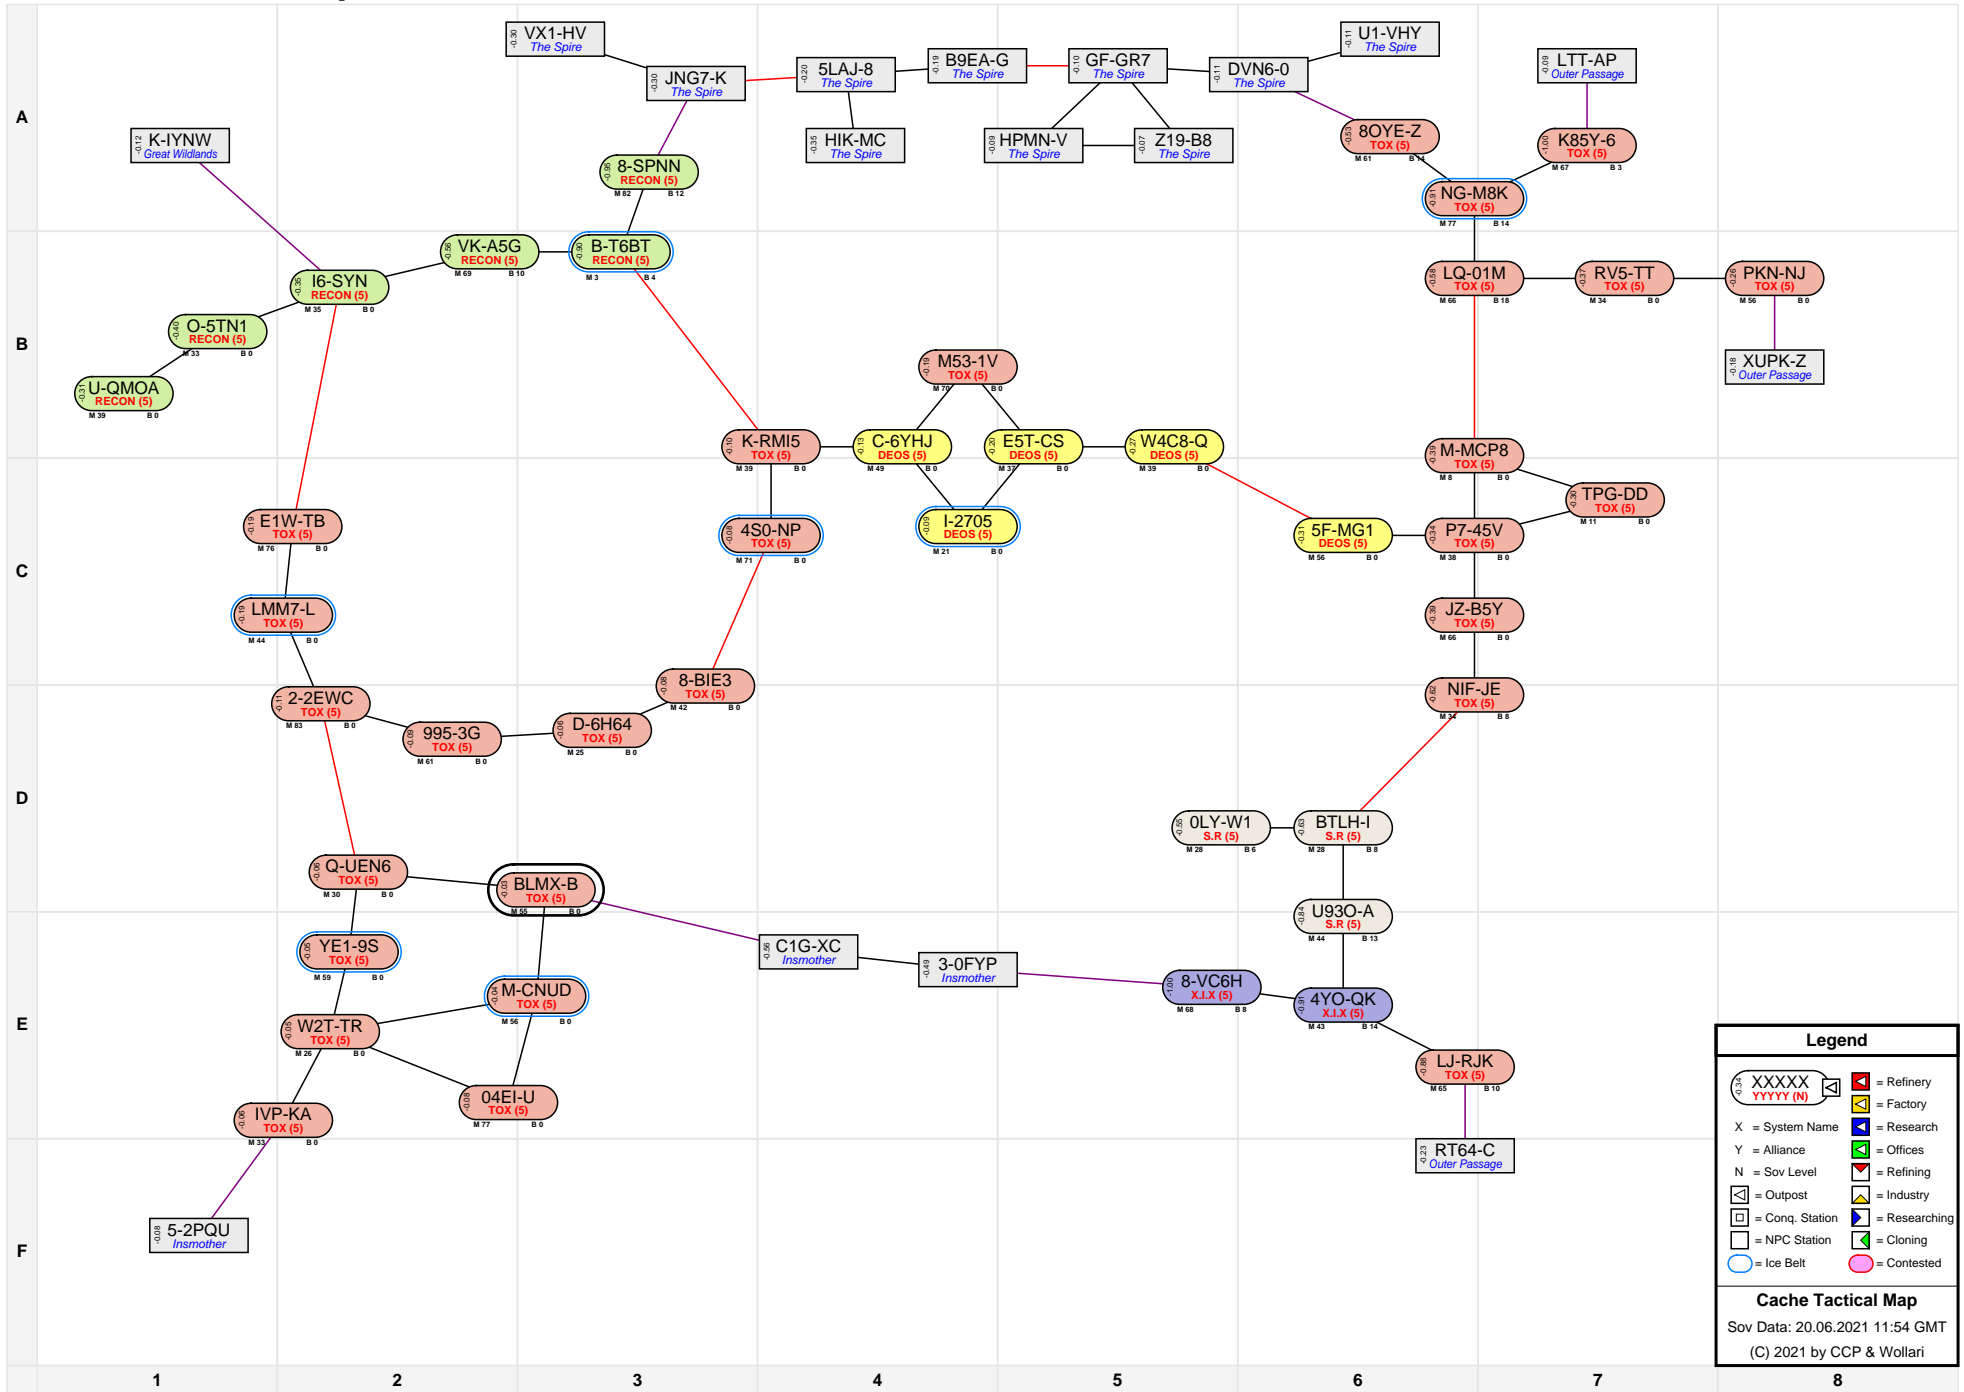

# Cache Tactical Map

**Legend**

- XXXXX  
YYYY (N) = Refinery
- X = System Name
- Y = Alliance
- N = Sov Level
- = Outpost
- = Conq. Station
- = NPC Station
- = Factory
- = Research
- = Offices
- = Refining
- = Industry
- = Researching
- = Cloning
- = Contested

**Cache Tactical Map**  
 Sov Data: 20.06.2021 11:54 GMT  
 (C) 2021 by CCP & Wollari