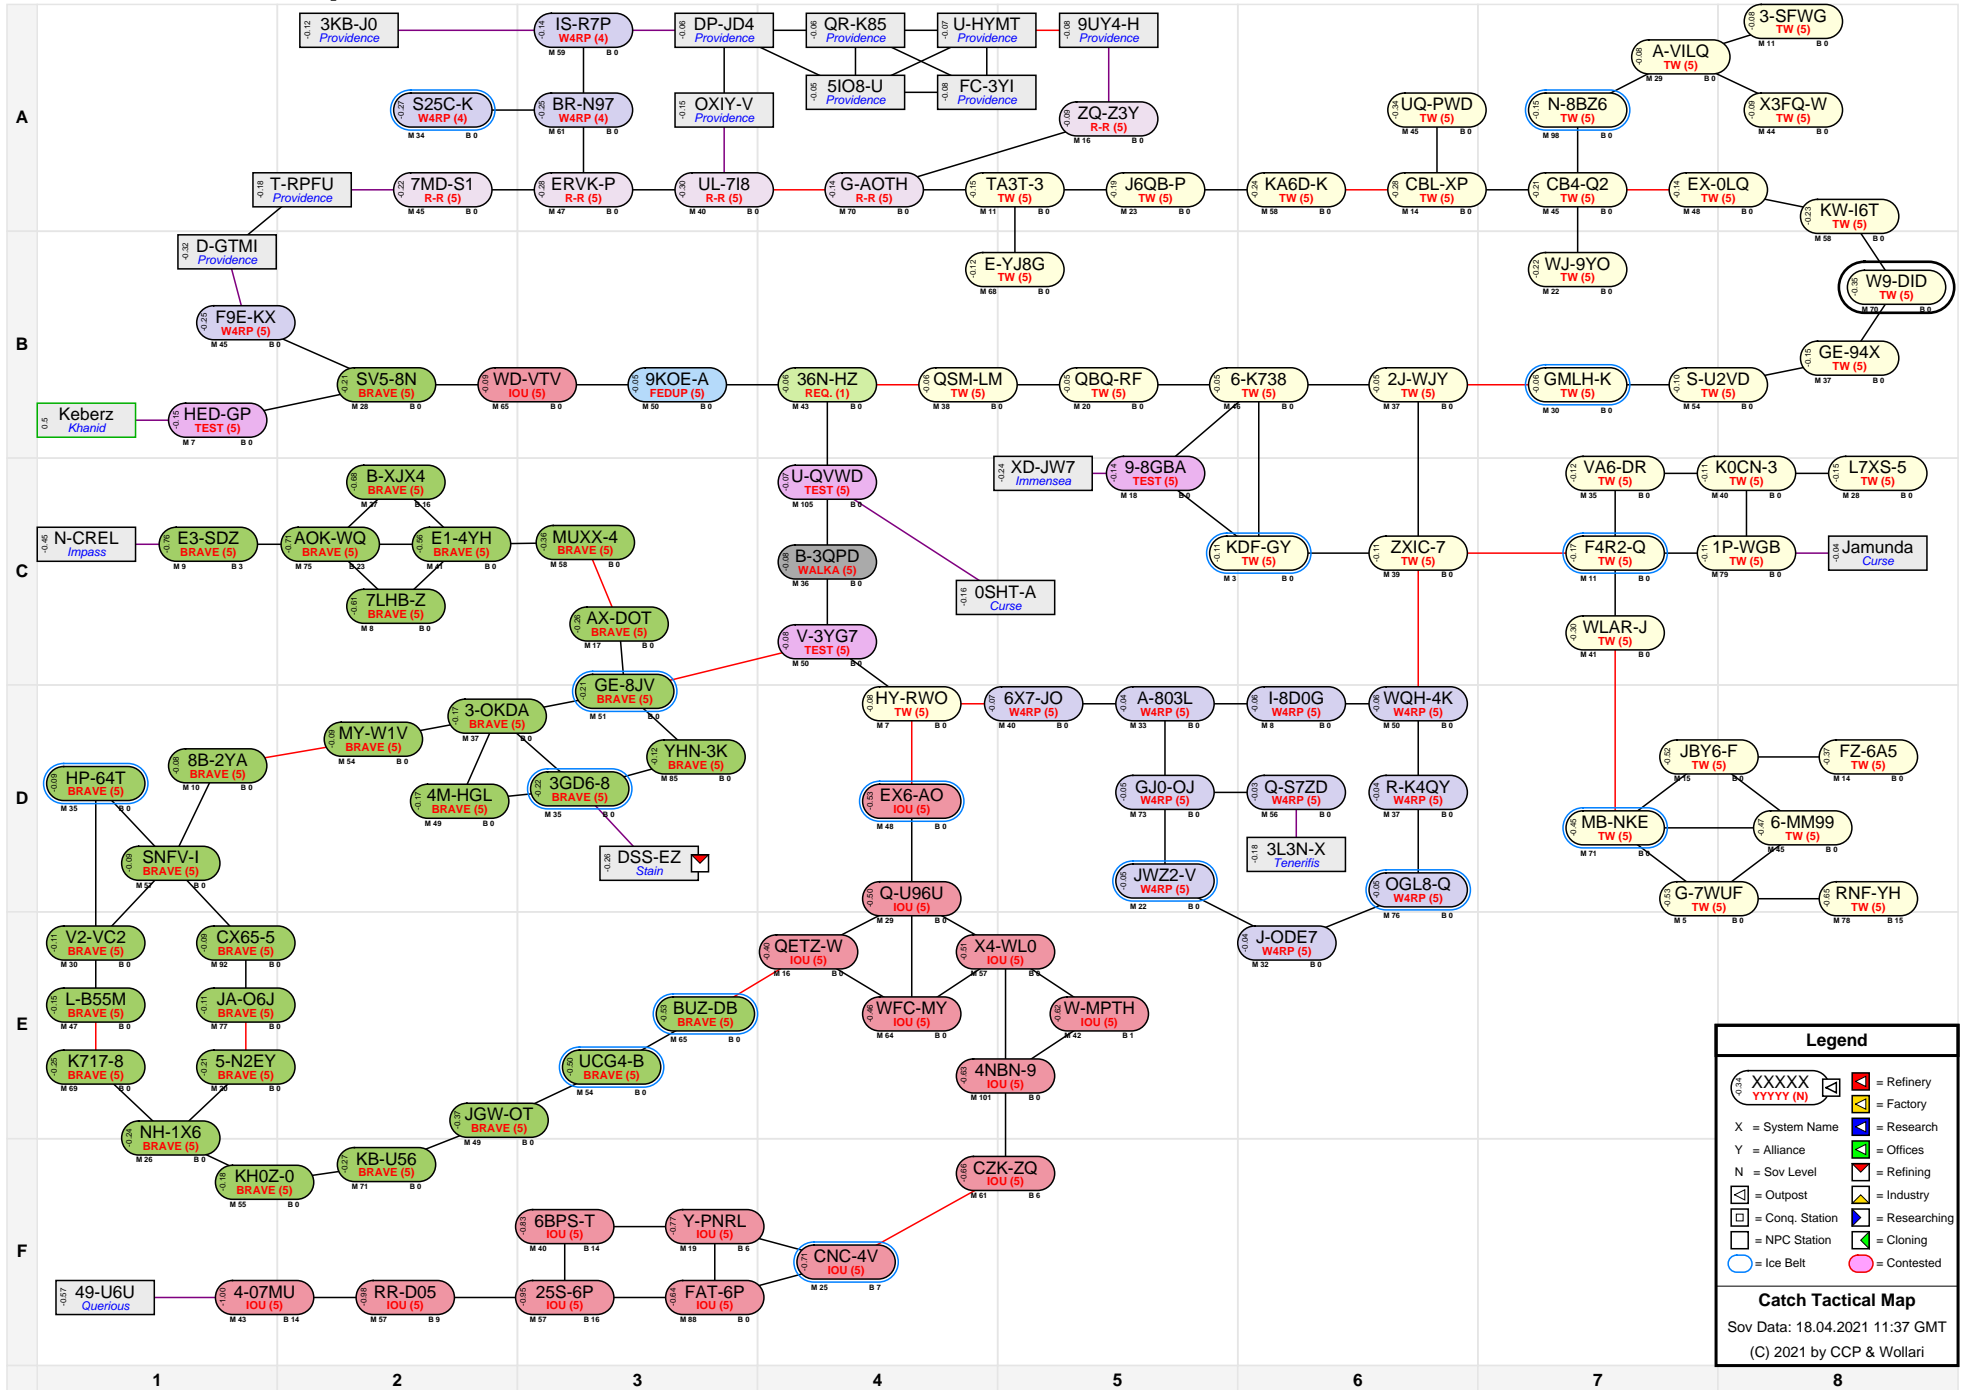

Catch Tactical Map

Legend

- XXXXX
YYYYY (N) = Refinery
- X = System Name
- Y = Alliance
- N = Sov Level
- Q = Outpost
- C = Conq. Station
- P = NPC Station
- Ice Belt
- Contested
- Factory
- Research
- Offices
- Refining
- Industry
- Researching
- Cloning

Catch Tactical Map
Sov Data: 18.04.2021 11:37 GMT
(C) 2021 by CCP & Wollari