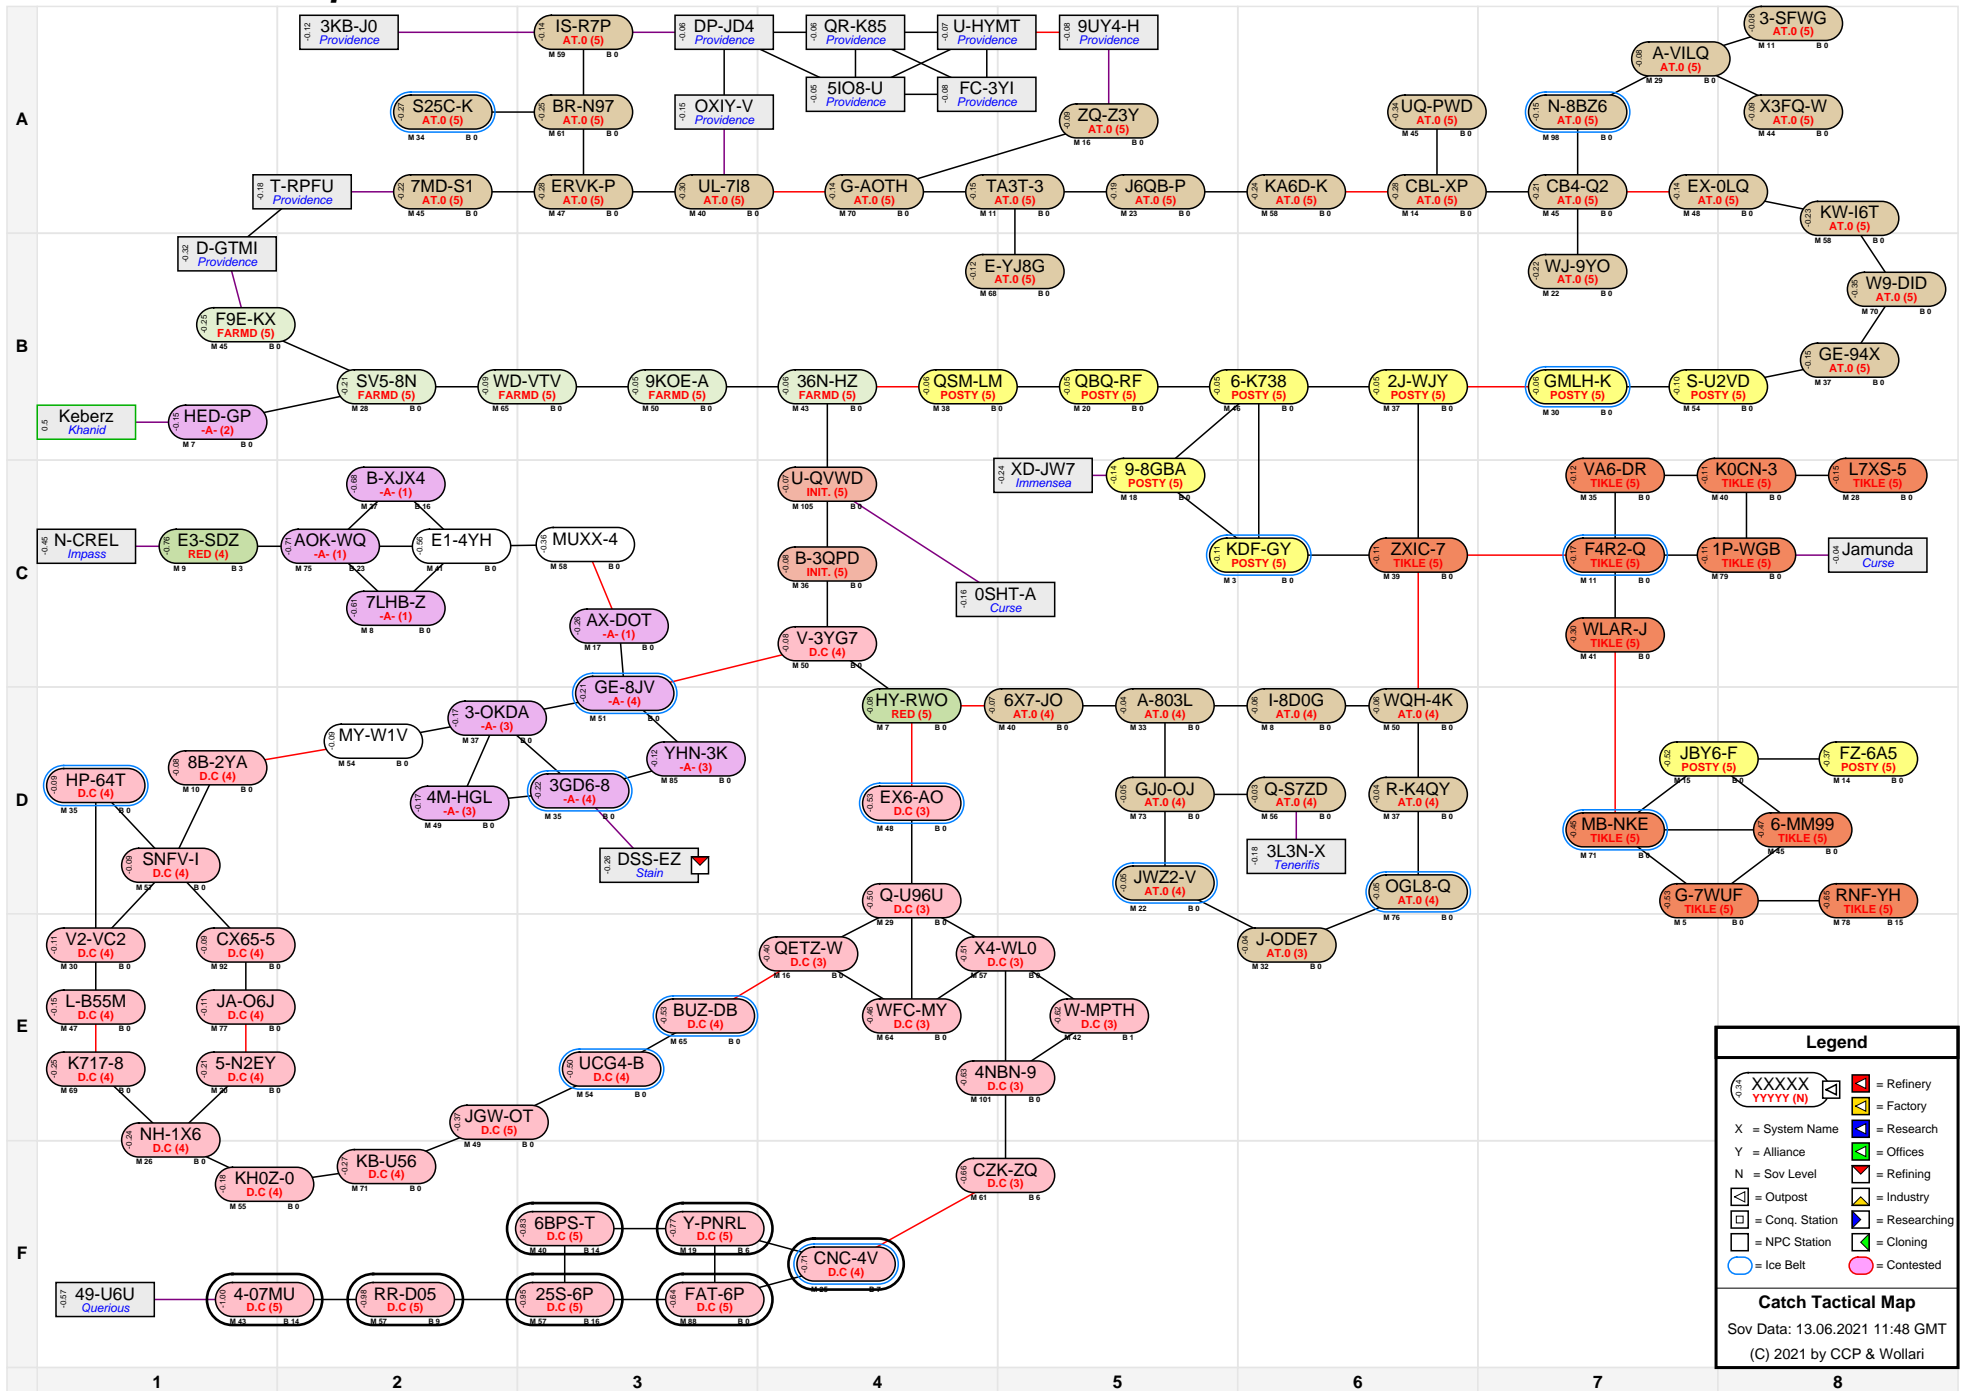

Catch Tactical Map

Legend

- XXXXX (with icons) = Refinery
- XXXXX (with icon) = Factory
- X = System Name
- Y = Alliance
- N = Sov Level
- [Pink Box] = Outpost
- [Light Blue Box] = Conq. Station
- [White Box] = NPC Station
- [Light Blue Circle] = Ice Belt
- [Pink Circle] = Contested
- [Green Box] = Research
- [Blue Box] = Offices
- [Red Box] = Refining
- [Light Blue Box] = Industry
- [Yellow Box] = Researching
- [Green Box] = Cloning

Catch Tactical Map
 Sov Data: 13.06.2021 11:48 GMT
 (C) 2021 by CCP & Wollari