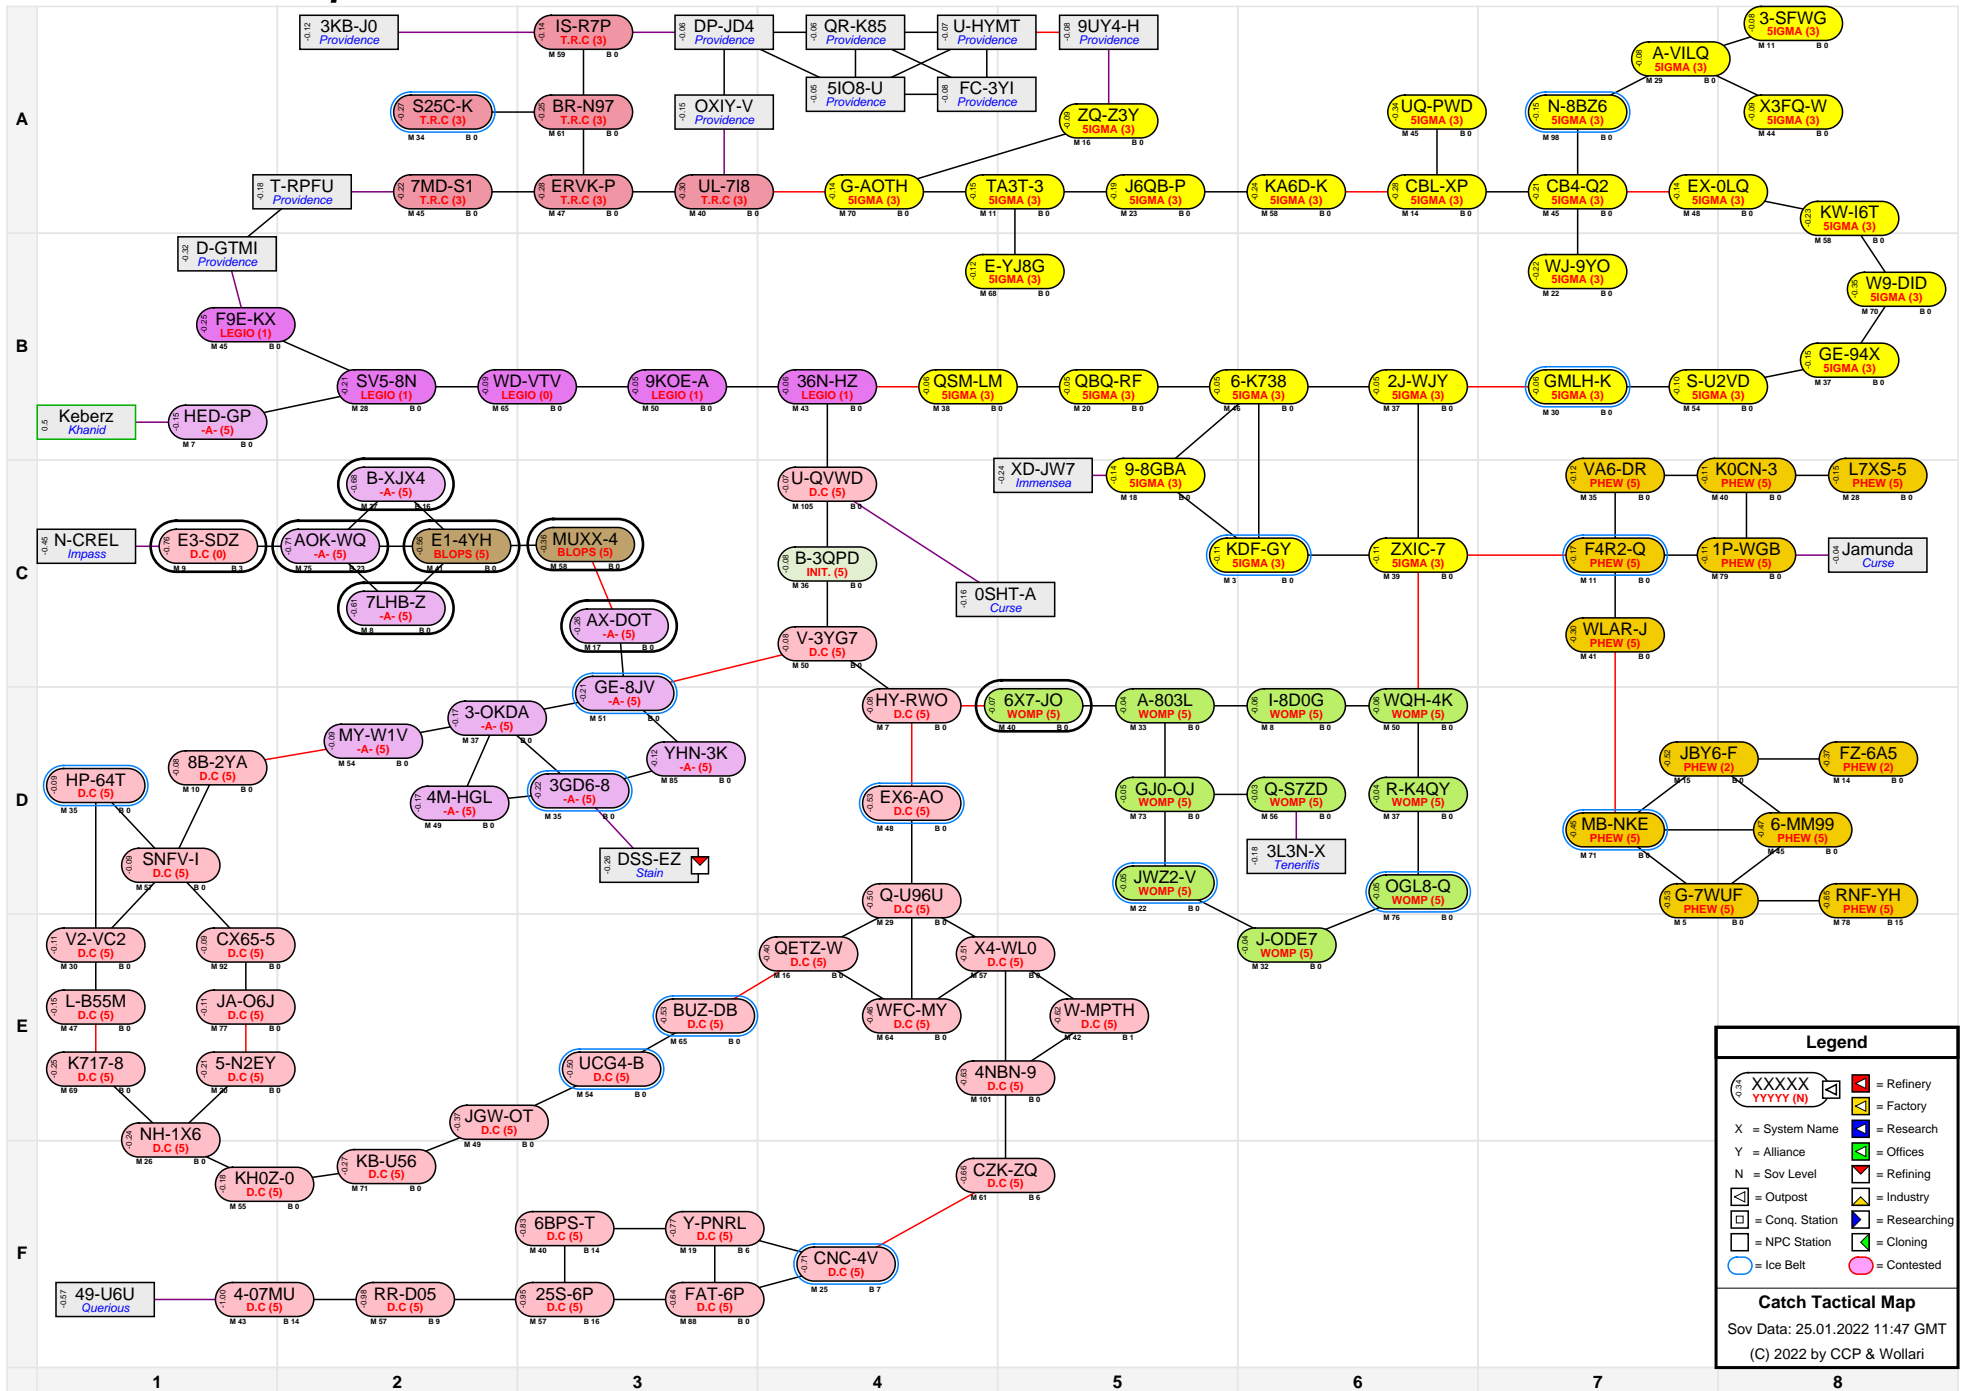

Catch Tactical Map

Legend

- XXXXX YYYYY (N) = Refinery
- X = System Name
- Y = Alliance
- N = Sov Level
- = Outpost
- = Conq. Station
- = NPC Station
- = Ice Belt
- = Contested
- 🏭 = Factory
- 🔬 = Research
- 🏢 = Offices
- 🏠 = Refining
- 🏗️ = Industry
- 🔍 = Researching
- 🌱 = Cloning

Catch Tactical Map
 Sov Data: 25.01.2022 11:47 GMT
 (C) 2022 by CCP & Wollari