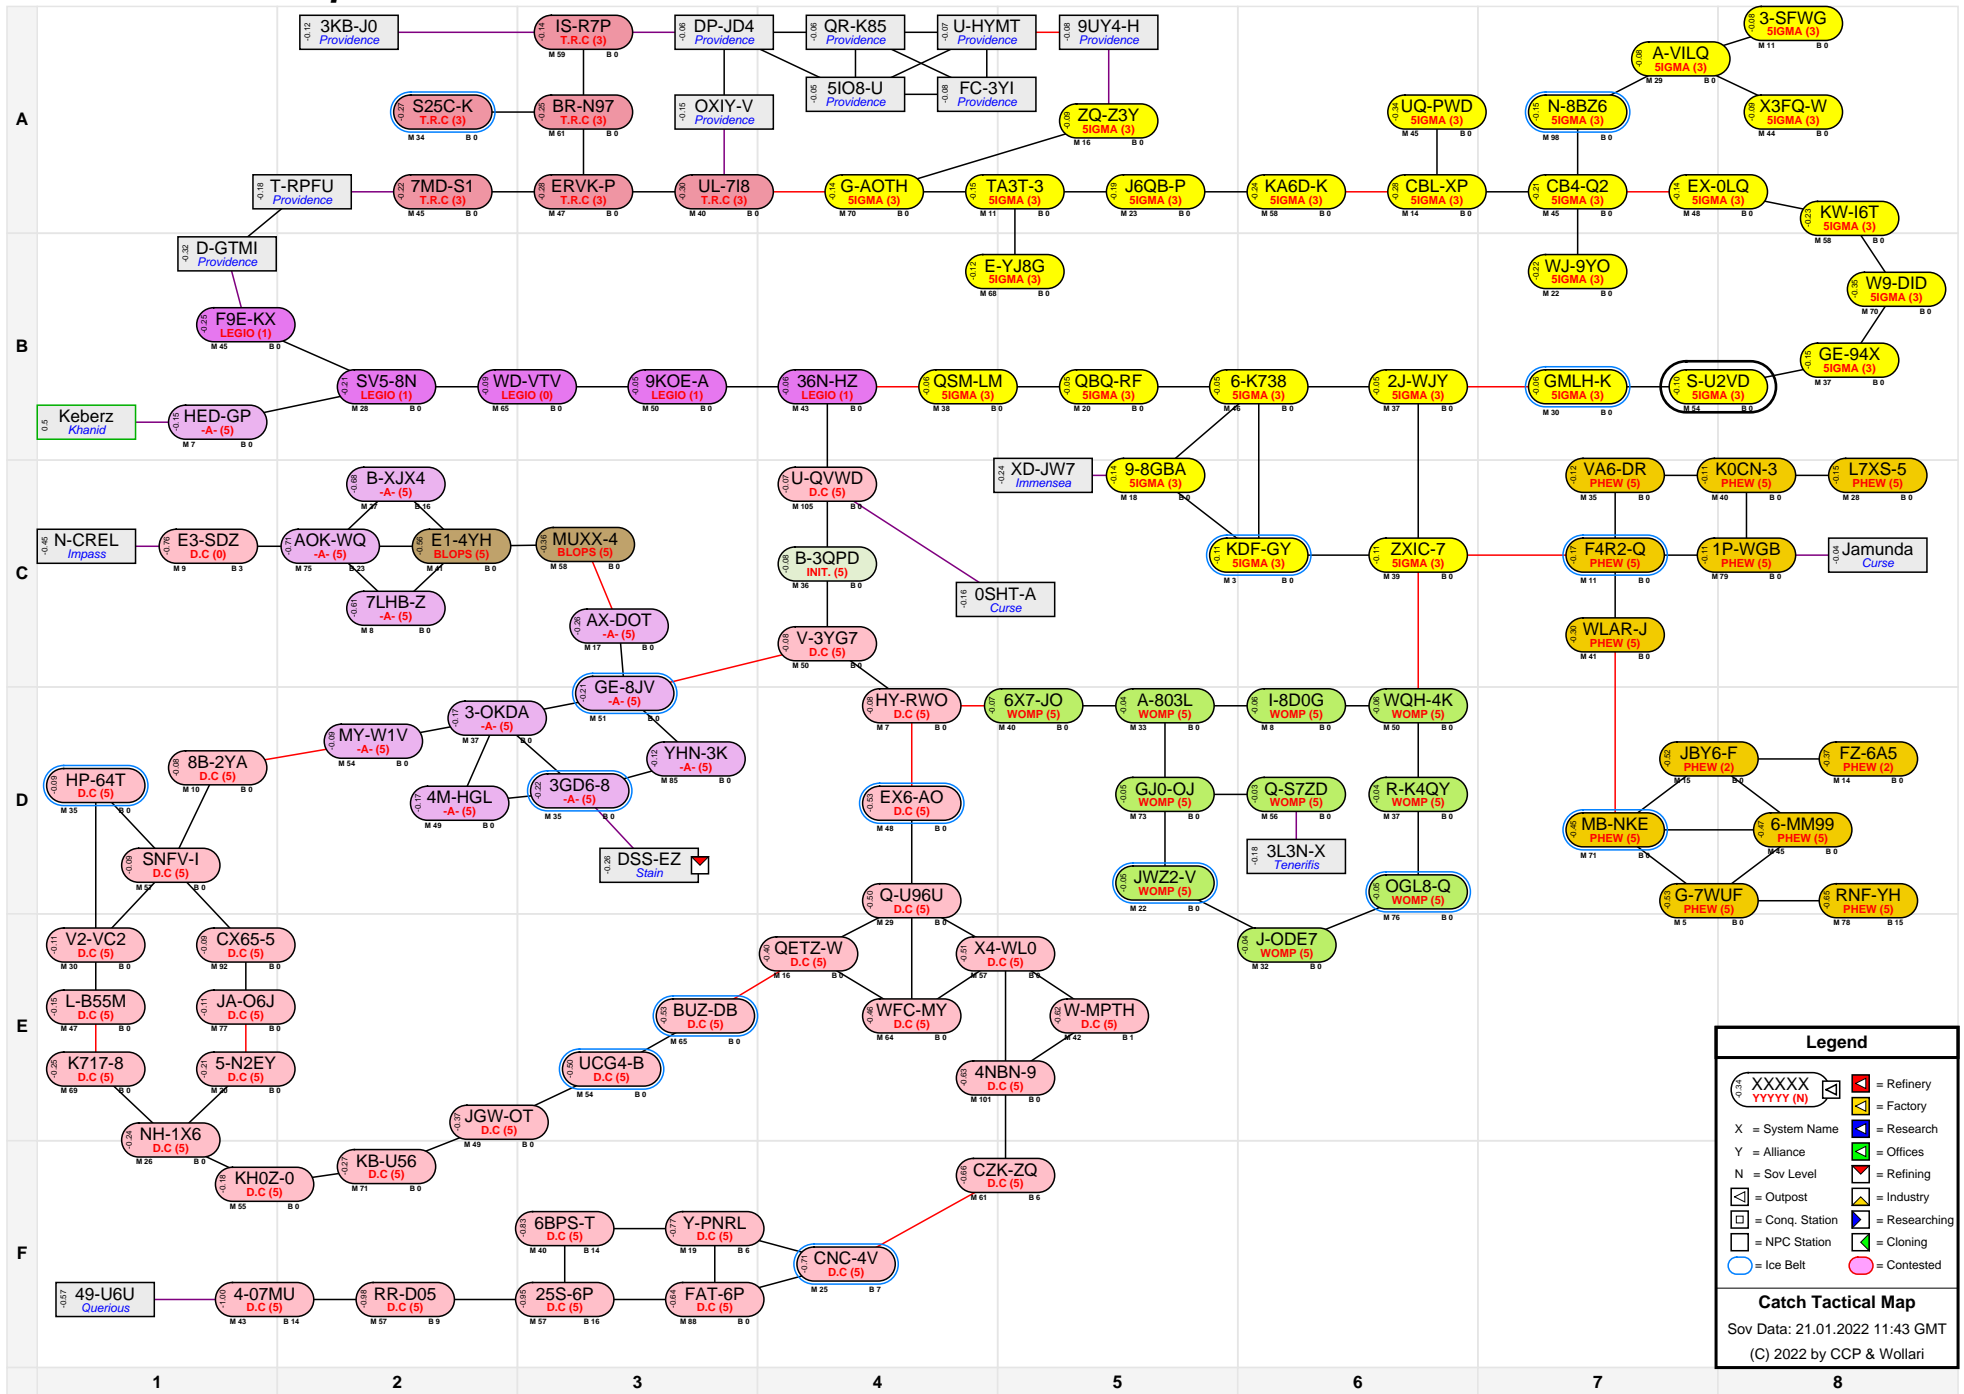

# Catch Tactical Map

**Legend**

- XXXXXX YYYYY (N) [Icon] = Refinery
- X [Icon] = Factory
- X [Icon] = System Name
- Y [Icon] = Alliance
- N [Icon] = Sov Level
- [Icon] = Outpost
- [Icon] = Conq. Station
- [Icon] = NPC Station
- [Icon] = Ice Belt
- [Icon] = Contested
- [Icon] = Research
- [Icon] = Offices
- [Icon] = Refining
- [Icon] = Industry
- [Icon] = Researching
- [Icon] = Cloning

**Catch Tactical Map**  
 Sov Data: 21.01.2022 11:43 GMT  
 (C) 2022 by CCP & Wollari