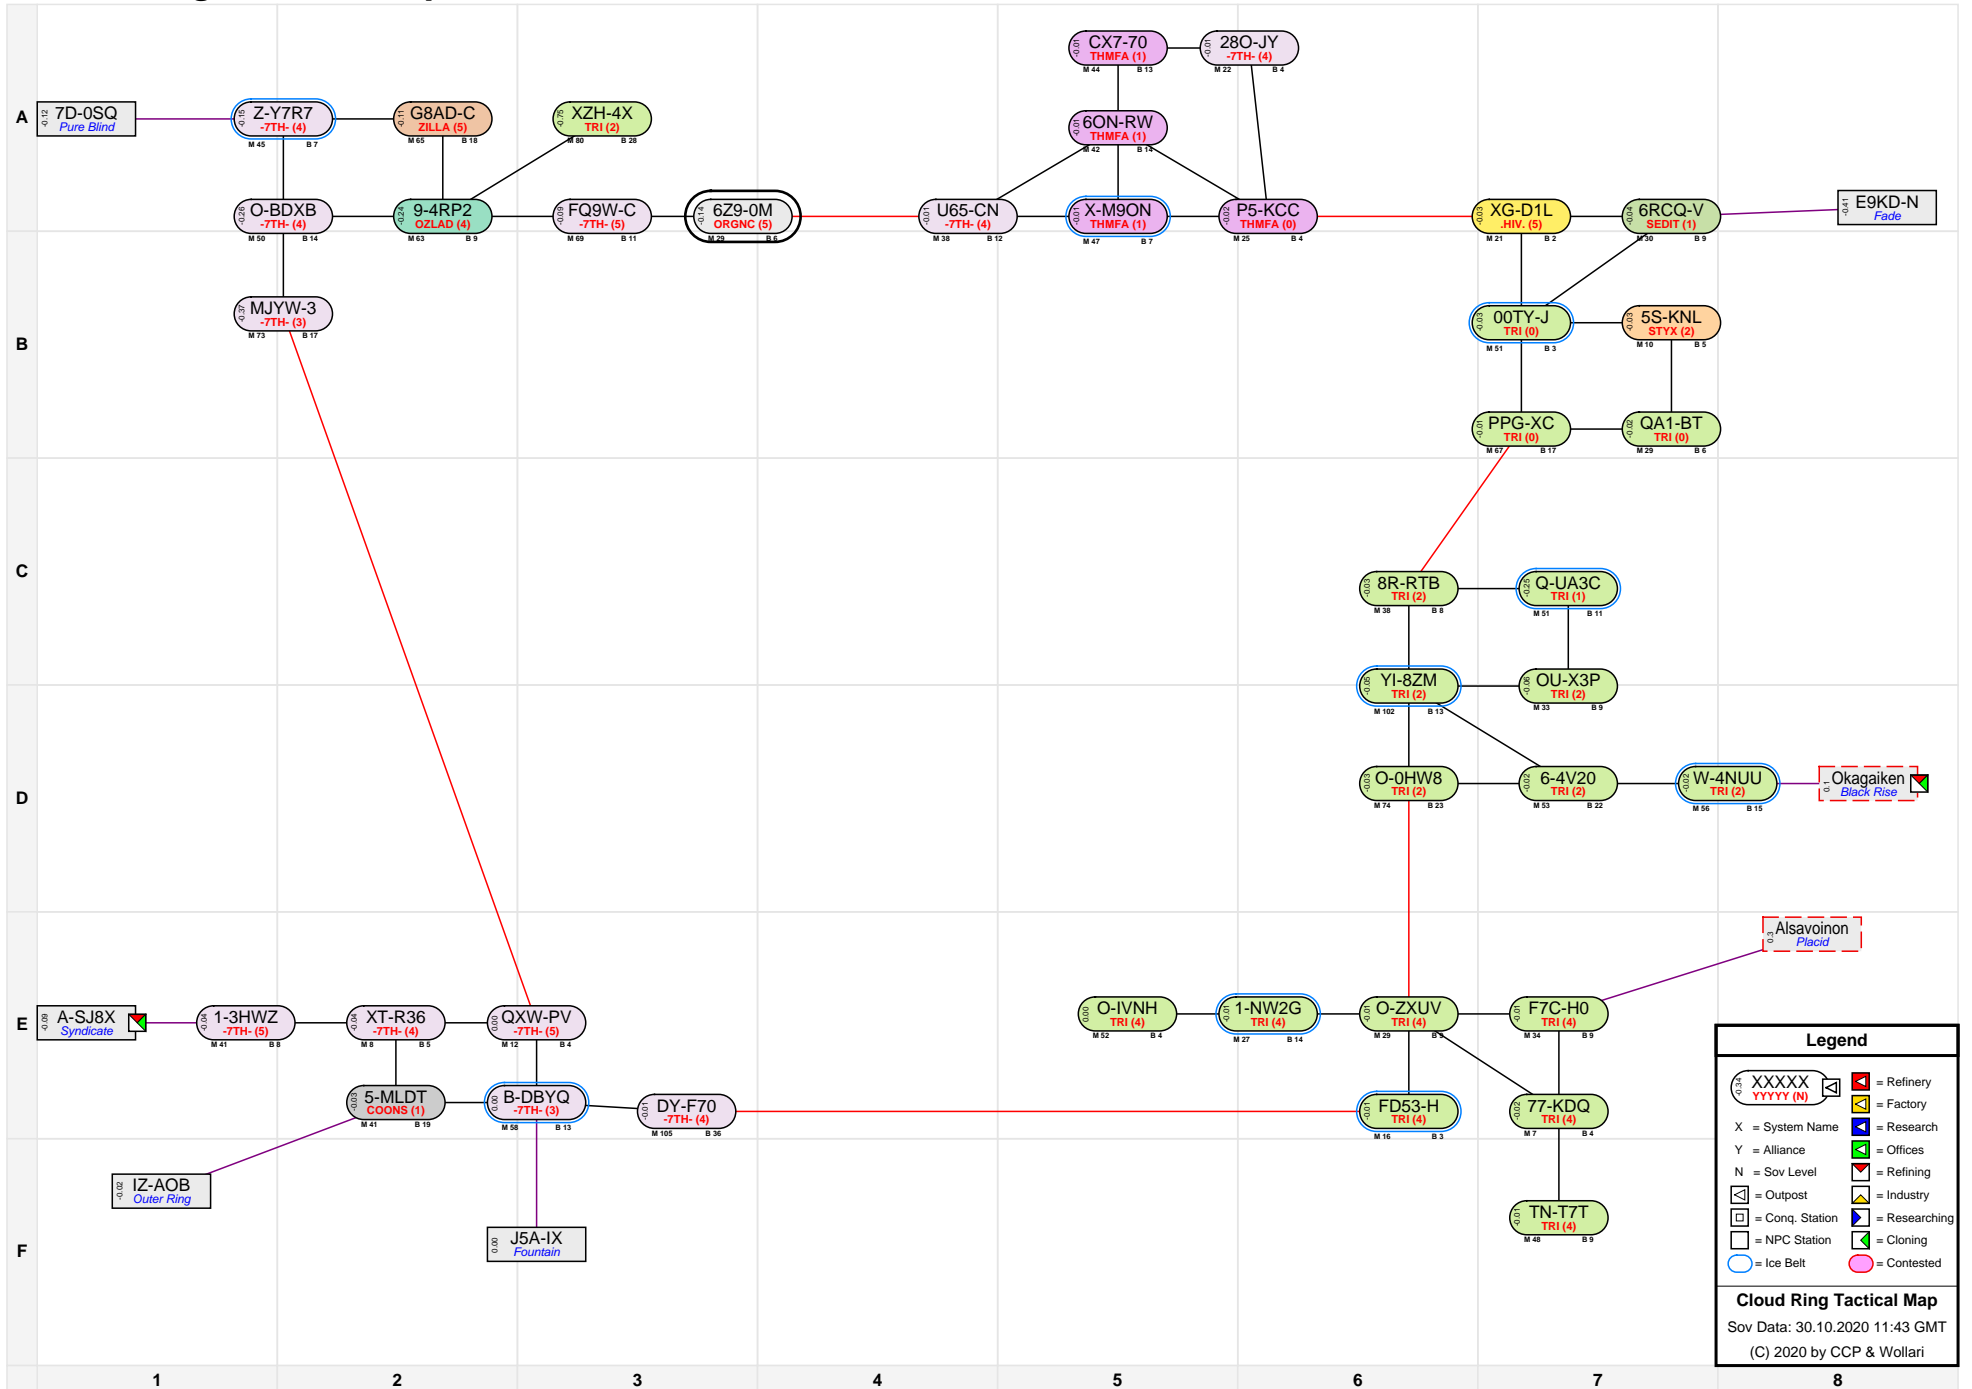

Cloud Ring Tactical Map

Legend

- XXXXX YYYYY (N) = Station Name, Alliance, Sov Level, Type
- [Red Box] = Refinery
- [Yellow Box] = Factory
- X = System Name
- Y = Alliance
- N = Sov Level
- [Green Box] = Research
- [Blue Box] = Offices
- [Purple Box] = Refining
- [White Box] = Industry
- [Green Box] = Outpost
- [White Box] = Conq. Station
- [White Box] = Researching
- [White Box] = NPC Station
- [White Box] = Cloning
- [Blue Circle] = Ice Belt
- [Pink Circle] = Contested

Cloud Ring Tactical Map
 Sov Data: 30.10.2020 11:43 GMT
 (C) 2020 by CCP & Wollari