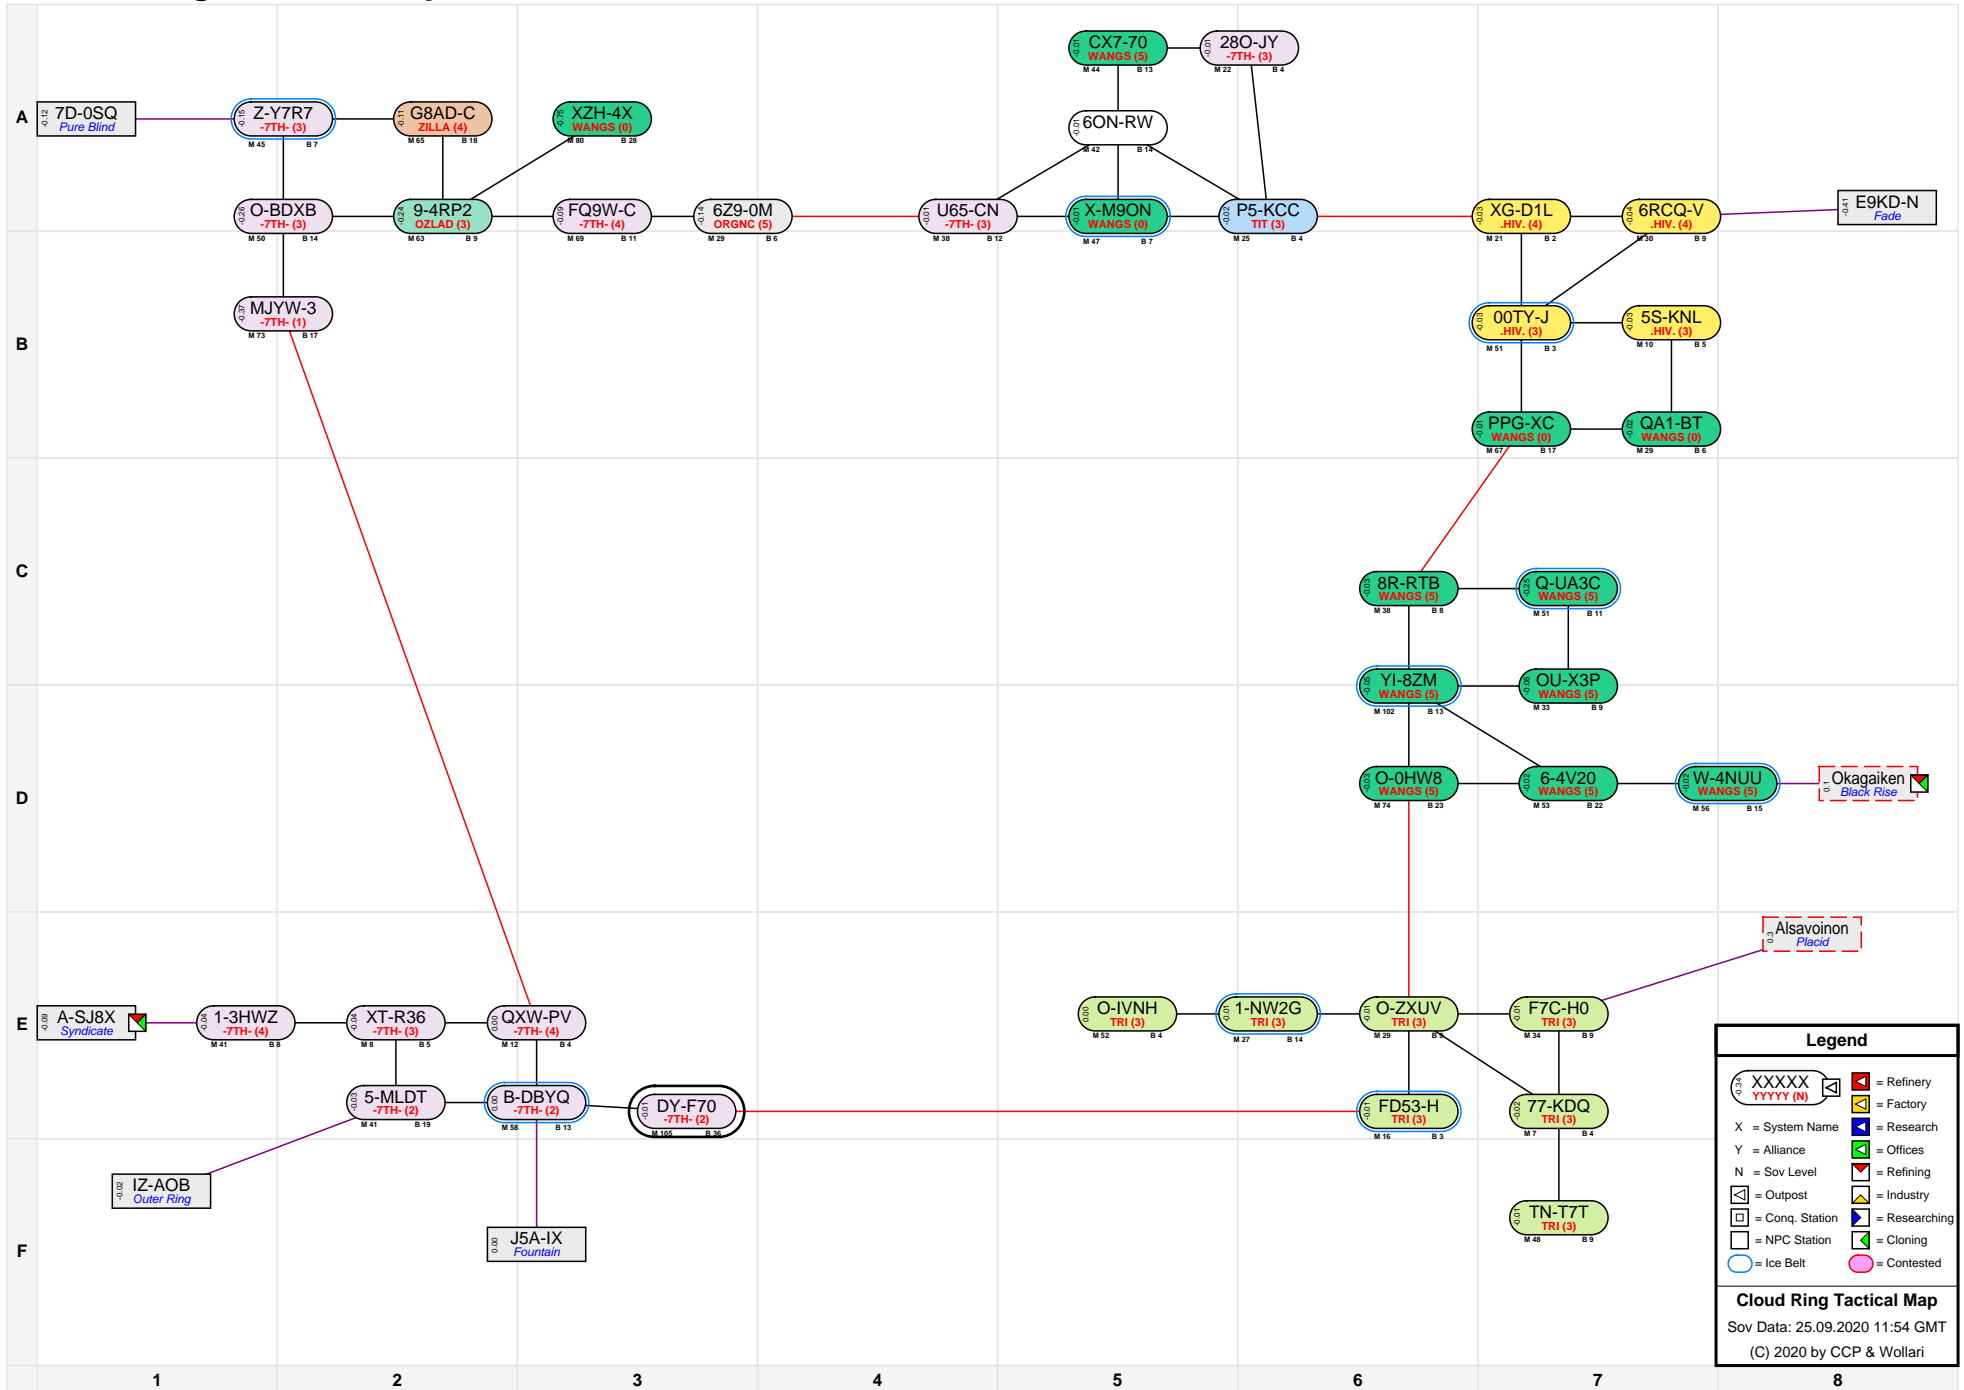

# Cloud Ring Tactical Map

**Legend**

- XXXXX YYYYY (N) = Refinery
- X = System Name
- Y = Alliance
- N = Sov Level
- = Outpost
- = Conq. Station
- = NPC Station
- = Ice Belt
- = Factory
- = Research
- = Offices
- = Refining
- = Industry
- = Researching
- = Cloning
- = Contested

**Cloud Ring Tactical Map**  
 Sov Data: 25.09.2020 11:54 GMT  
 (C) 2020 by CCP & Wollari