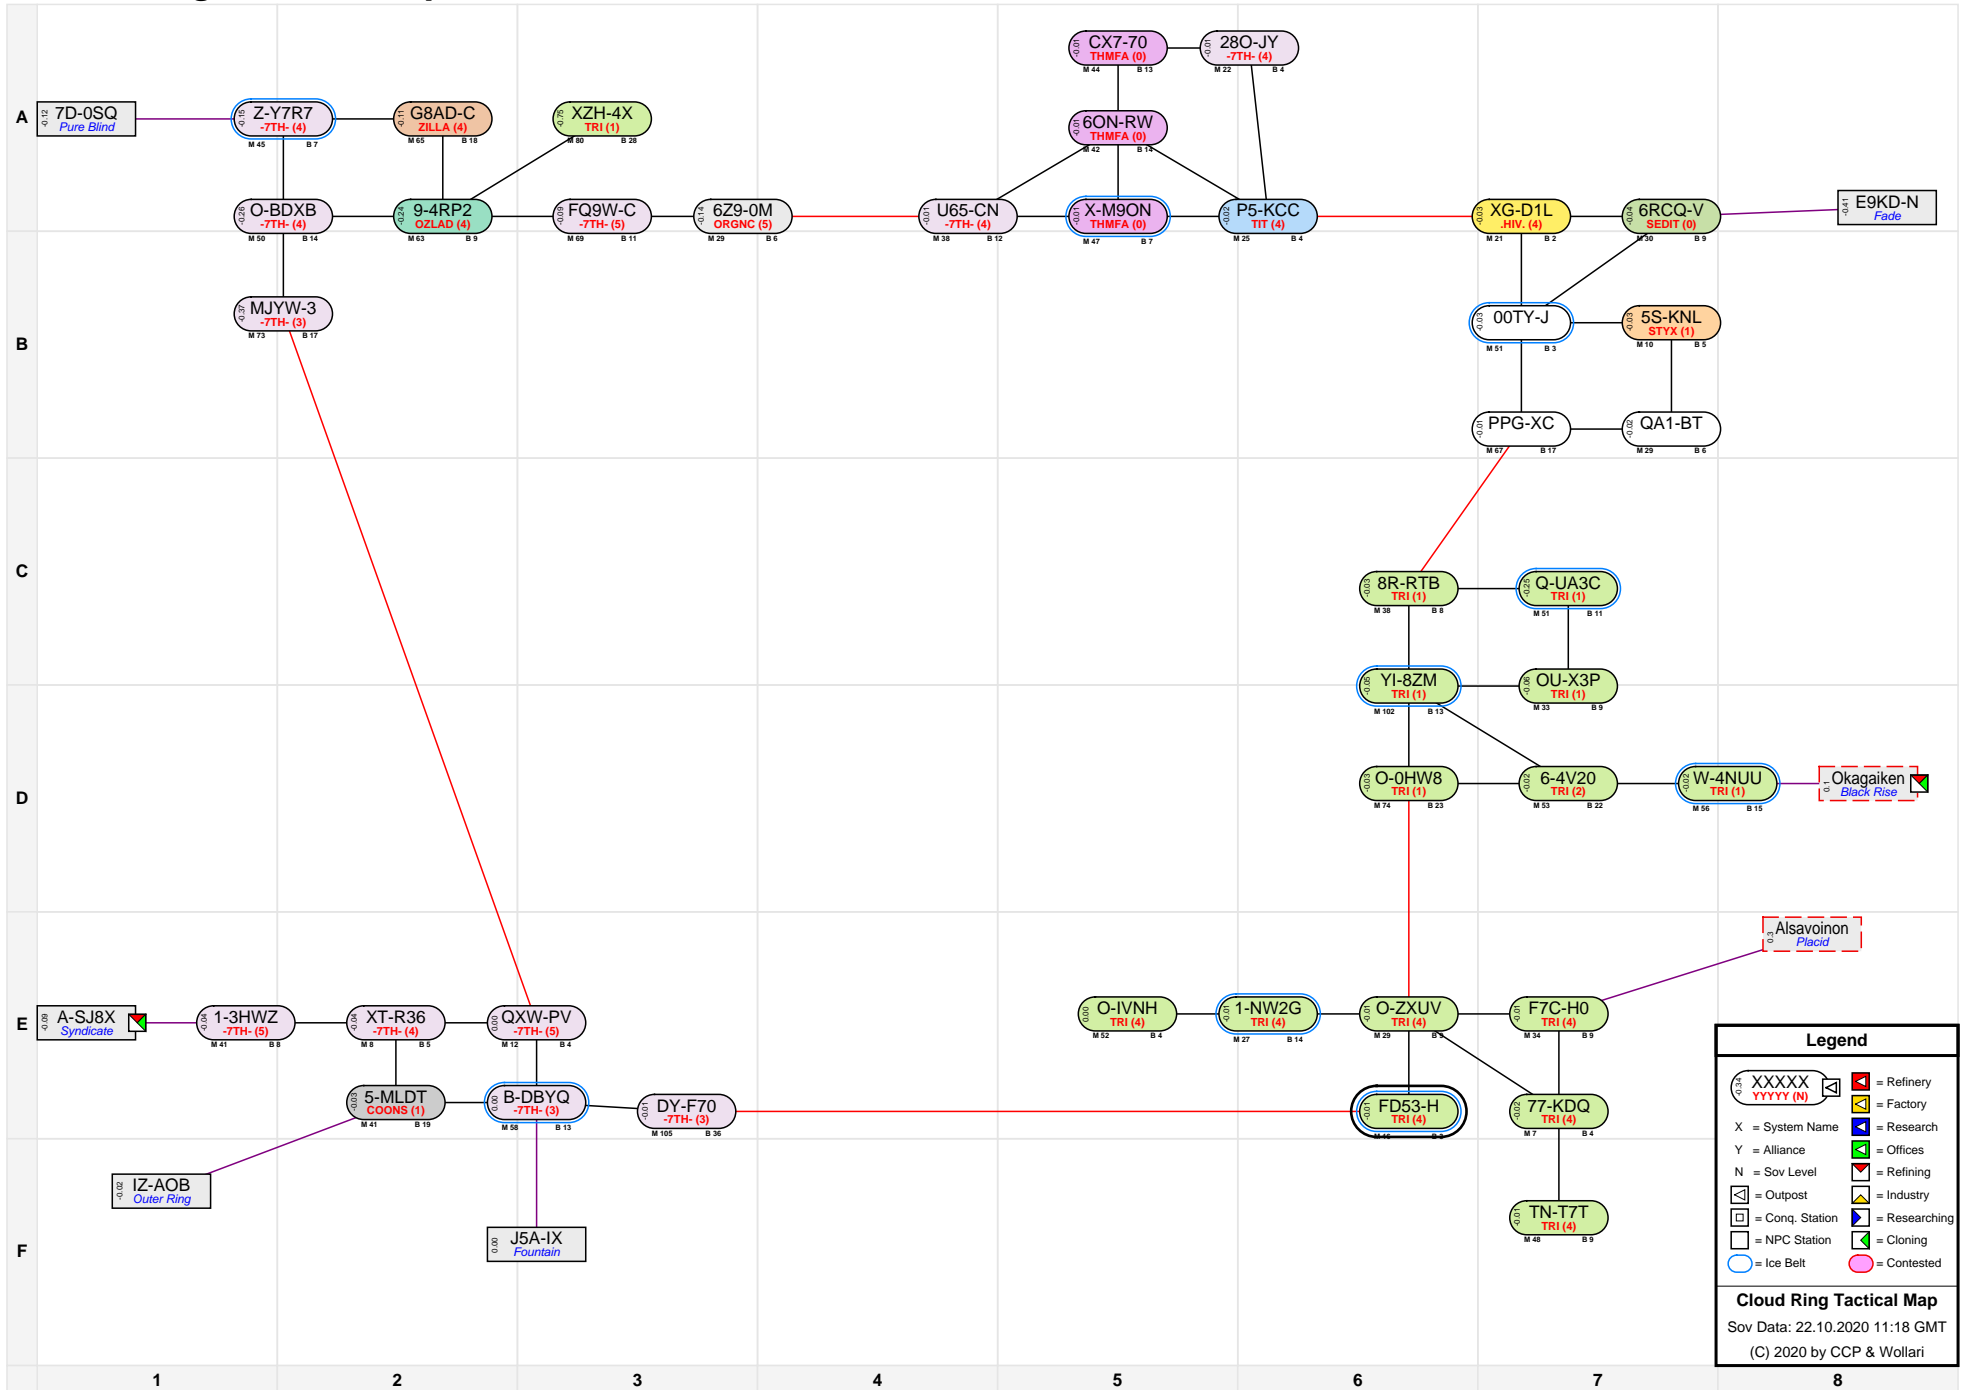

Cloud Ring Tactical Map

Legend

- XXXXX YYYYY (N) = Station Callout
- [Red Box] = Refinery
- [Yellow Box] = Factory
- X = System Name
- Y = Alliance
- N = Sov Level
- [Green Box] = Research
- [Blue Box] = Offices
- [Red Box] = Refining
- [Green Box] = Industry
- [Green Box] = Outpost
- [Green Box] = Conq. Station
- [Green Box] = Researching
- [Green Box] = NPC Station
- [Green Box] = Cloning
- [Blue Circle] = Ice Belt
- [Pink Circle] = Contested

Cloud Ring Tactical Map
 Sov Data: 22.10.2020 11:18 GMT
 (C) 2020 by CCP & Wollari