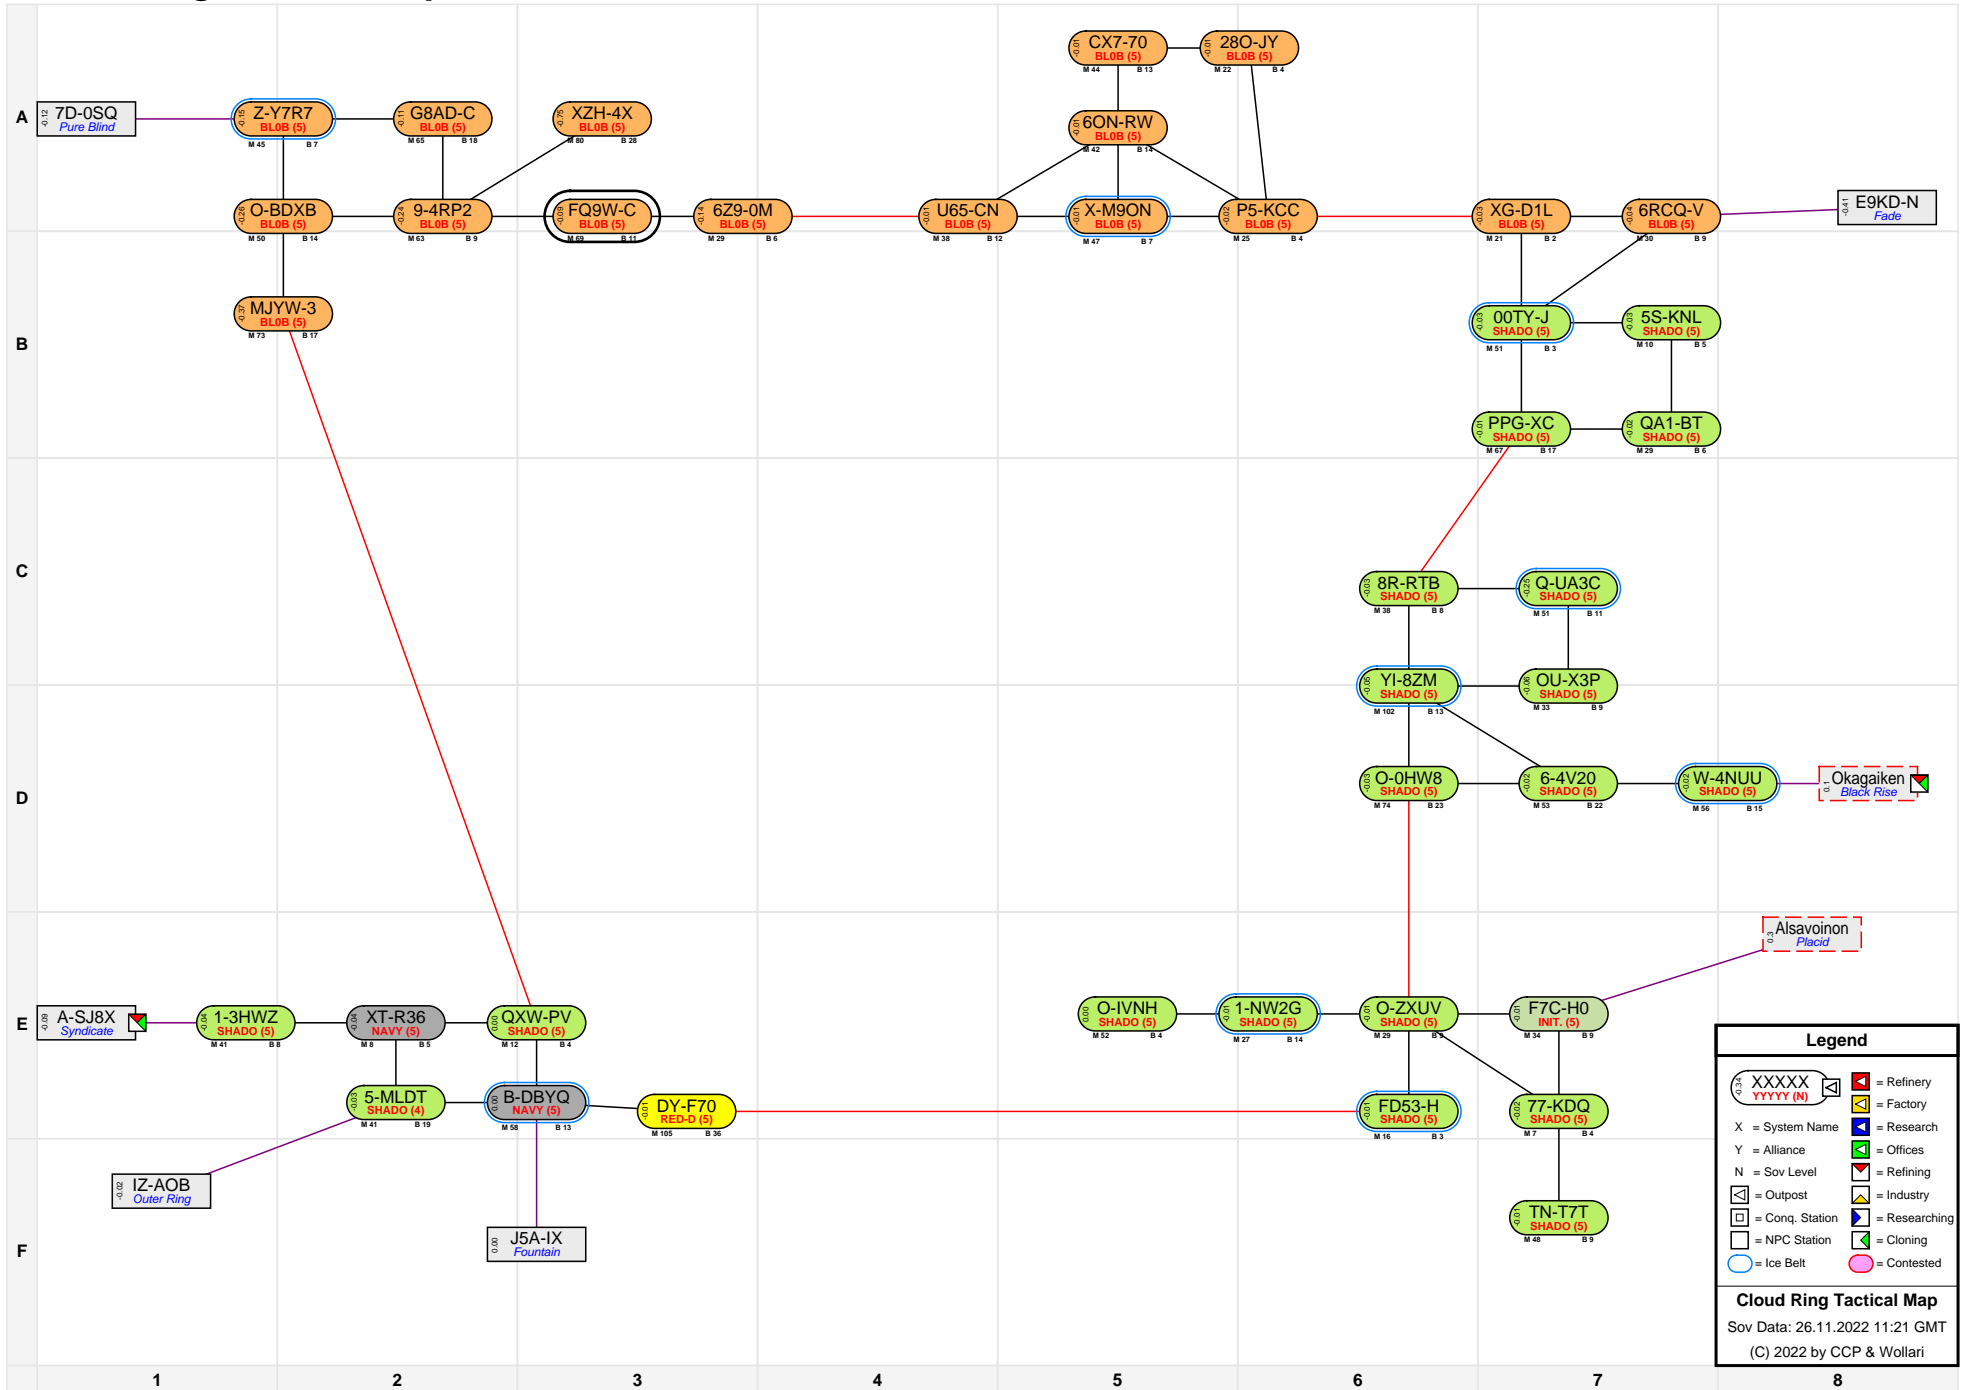

Cloud Ring Tactical Map

Legend

- XXXXX (with M and B) = Refinery
- YYYY (with N) = Factory
- X = System Name
- Y = Alliance
- N = Sov Level
- [Square with X] = Outpost
- [Square with Y] = Conq. Station
- [Square with N] = NPC Station
- [Blue Circle] = Ice Belt
- [Red Square] = Research
- [Green Square] = Offices
- [Red Square] = Refining
- [Blue Square] = Industry
- [Green Square] = Researching
- [Green Square] = Cloning
- [Pink Circle] = Contested

Cloud Ring Tactical Map
 Sov Data: 26.11.2022 11:21 GMT
 (C) 2022 by CCP & Wollari