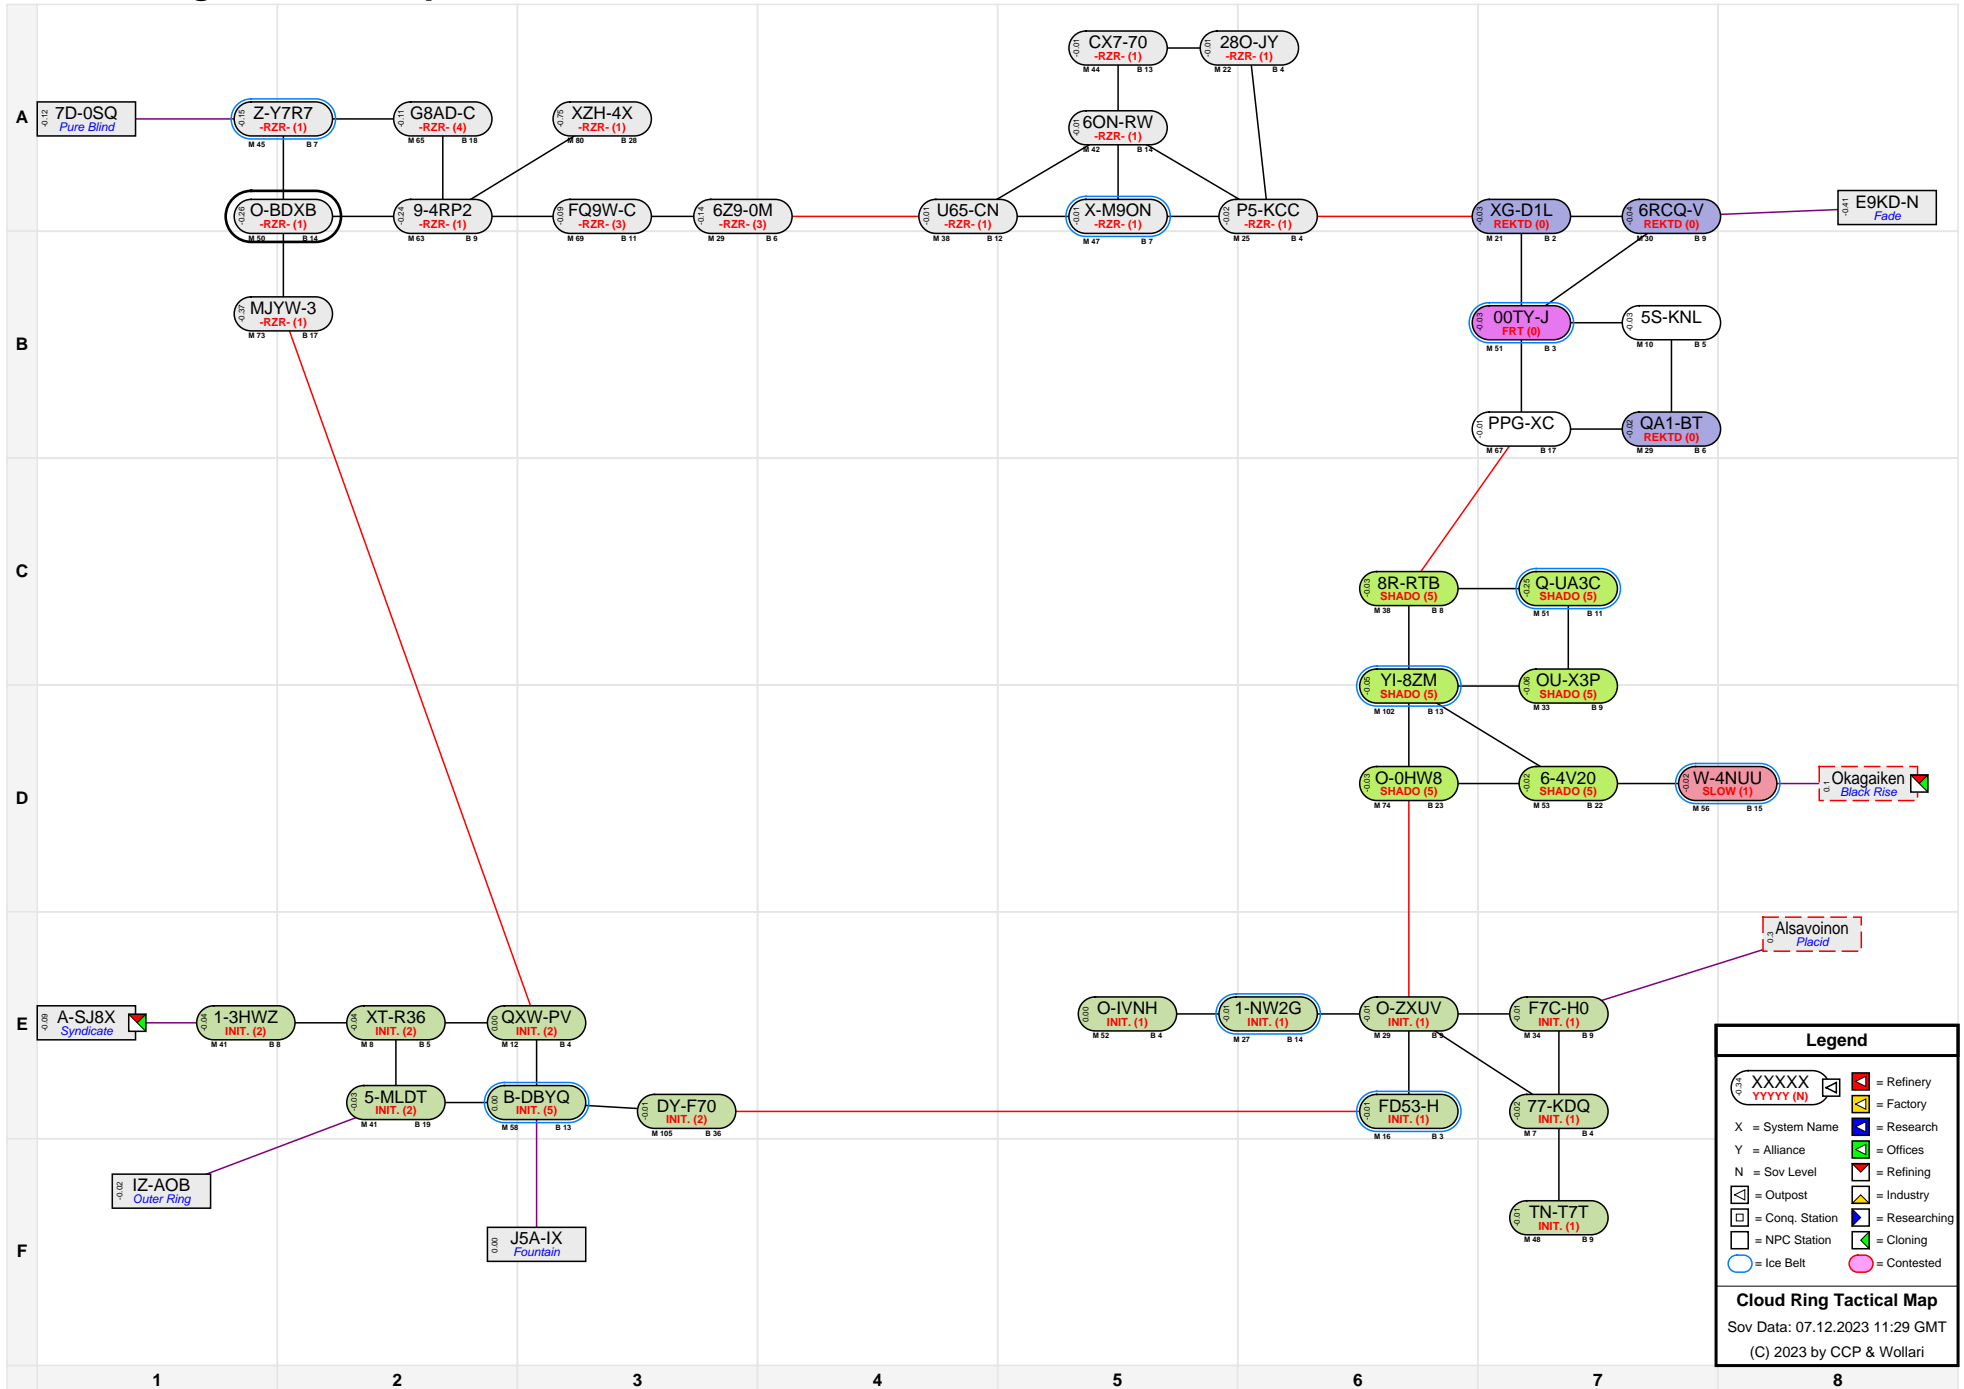

# Cloud Ring Tactical Map

**Legend**

- XXXXX YYYYY (N) = Station Callout
- [Red Square] = Refinery
- [Yellow Square] = Factory
- X = System Name
- Y = Alliance
- N = Sov Level
- [Green Square] = Research
- [Blue Square] = Offices
- [Red Square] = Refining
- [Green Square] = Industry
- [Blue Square] = Outpost
- [Red Square] = Conq. Station
- [Green Square] = Researching
- [Blue Square] = NPC Station
- [Green Square] = Cloning
- [Blue Circle] = Ice Belt
- [Pink Circle] = Contested

**Cloud Ring Tactical Map**  
 Sov Data: 07.12.2023 11:29 GMT  
 (C) 2023 by CCP & Wollari