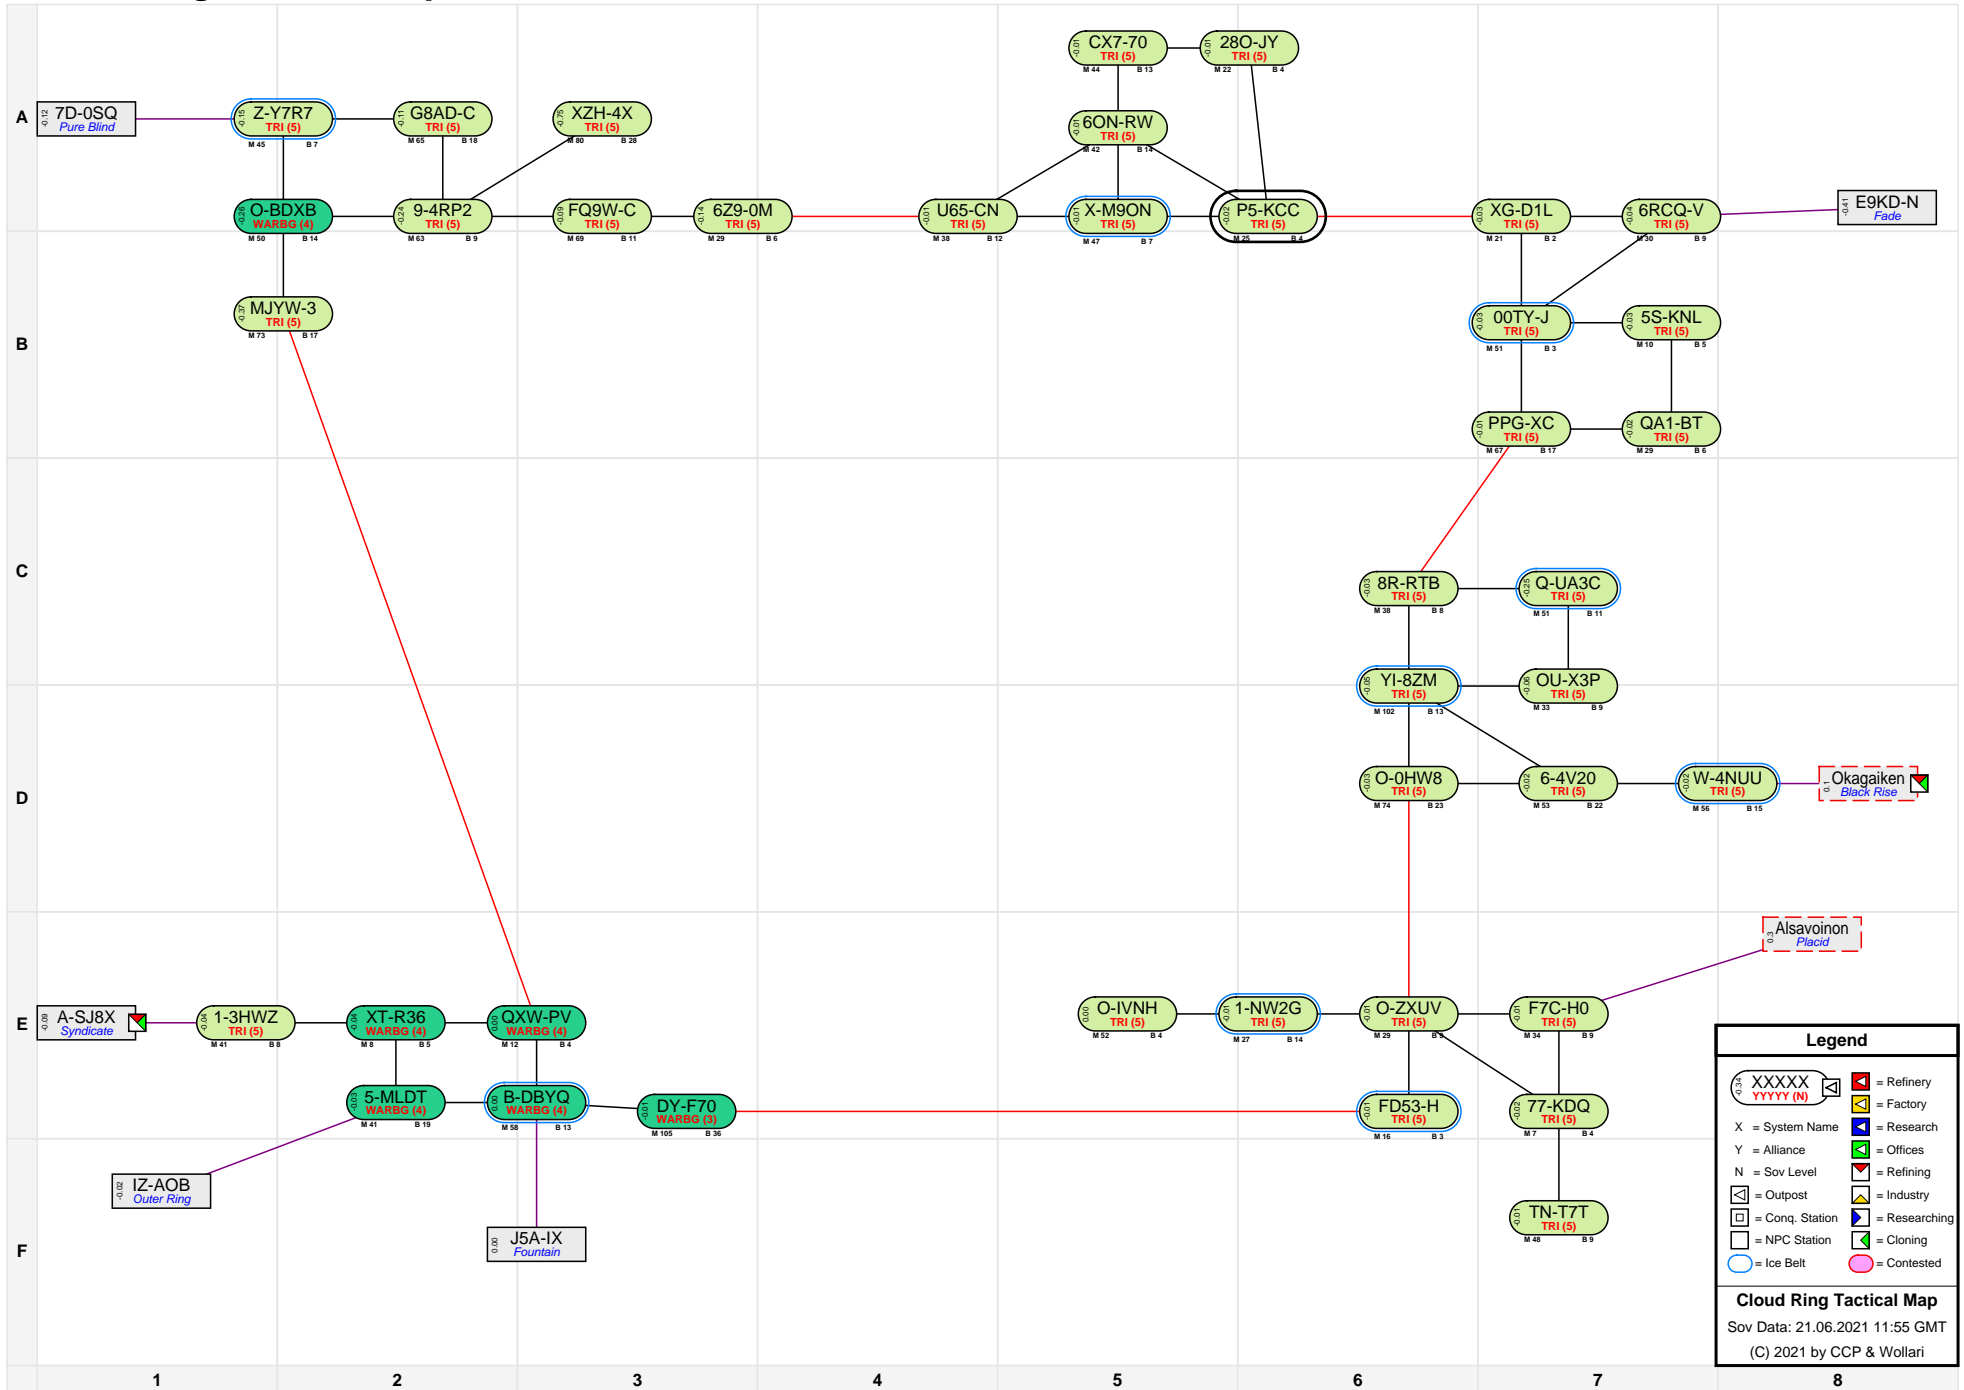

Cloud Ring Tactical Map

Legend

- XXXXX YYYYY (N) = Station Name and Affiliation
- [Red Square] = Refinery
- [Yellow Square] = Factory
- X = System Name
- Y = Alliance
- N = Sov Level
- [Red Triangle] = Refining
- [Green Square] = Outpost
- [Blue Square] = Conq. Station
- [White Square] = NPC Station
- [Blue Circle] = Ice Belt
- [Pink Circle] = Contested
- [Red Square] = Research
- [Blue Square] = Offices
- [Green Square] = Industry
- [Yellow Square] = Researching
- [Green Square] = Cloning

Cloud Ring Tactical Map
 Sov Data: 21.06.2021 11:55 GMT
 (C) 2021 by CCP & Wollari