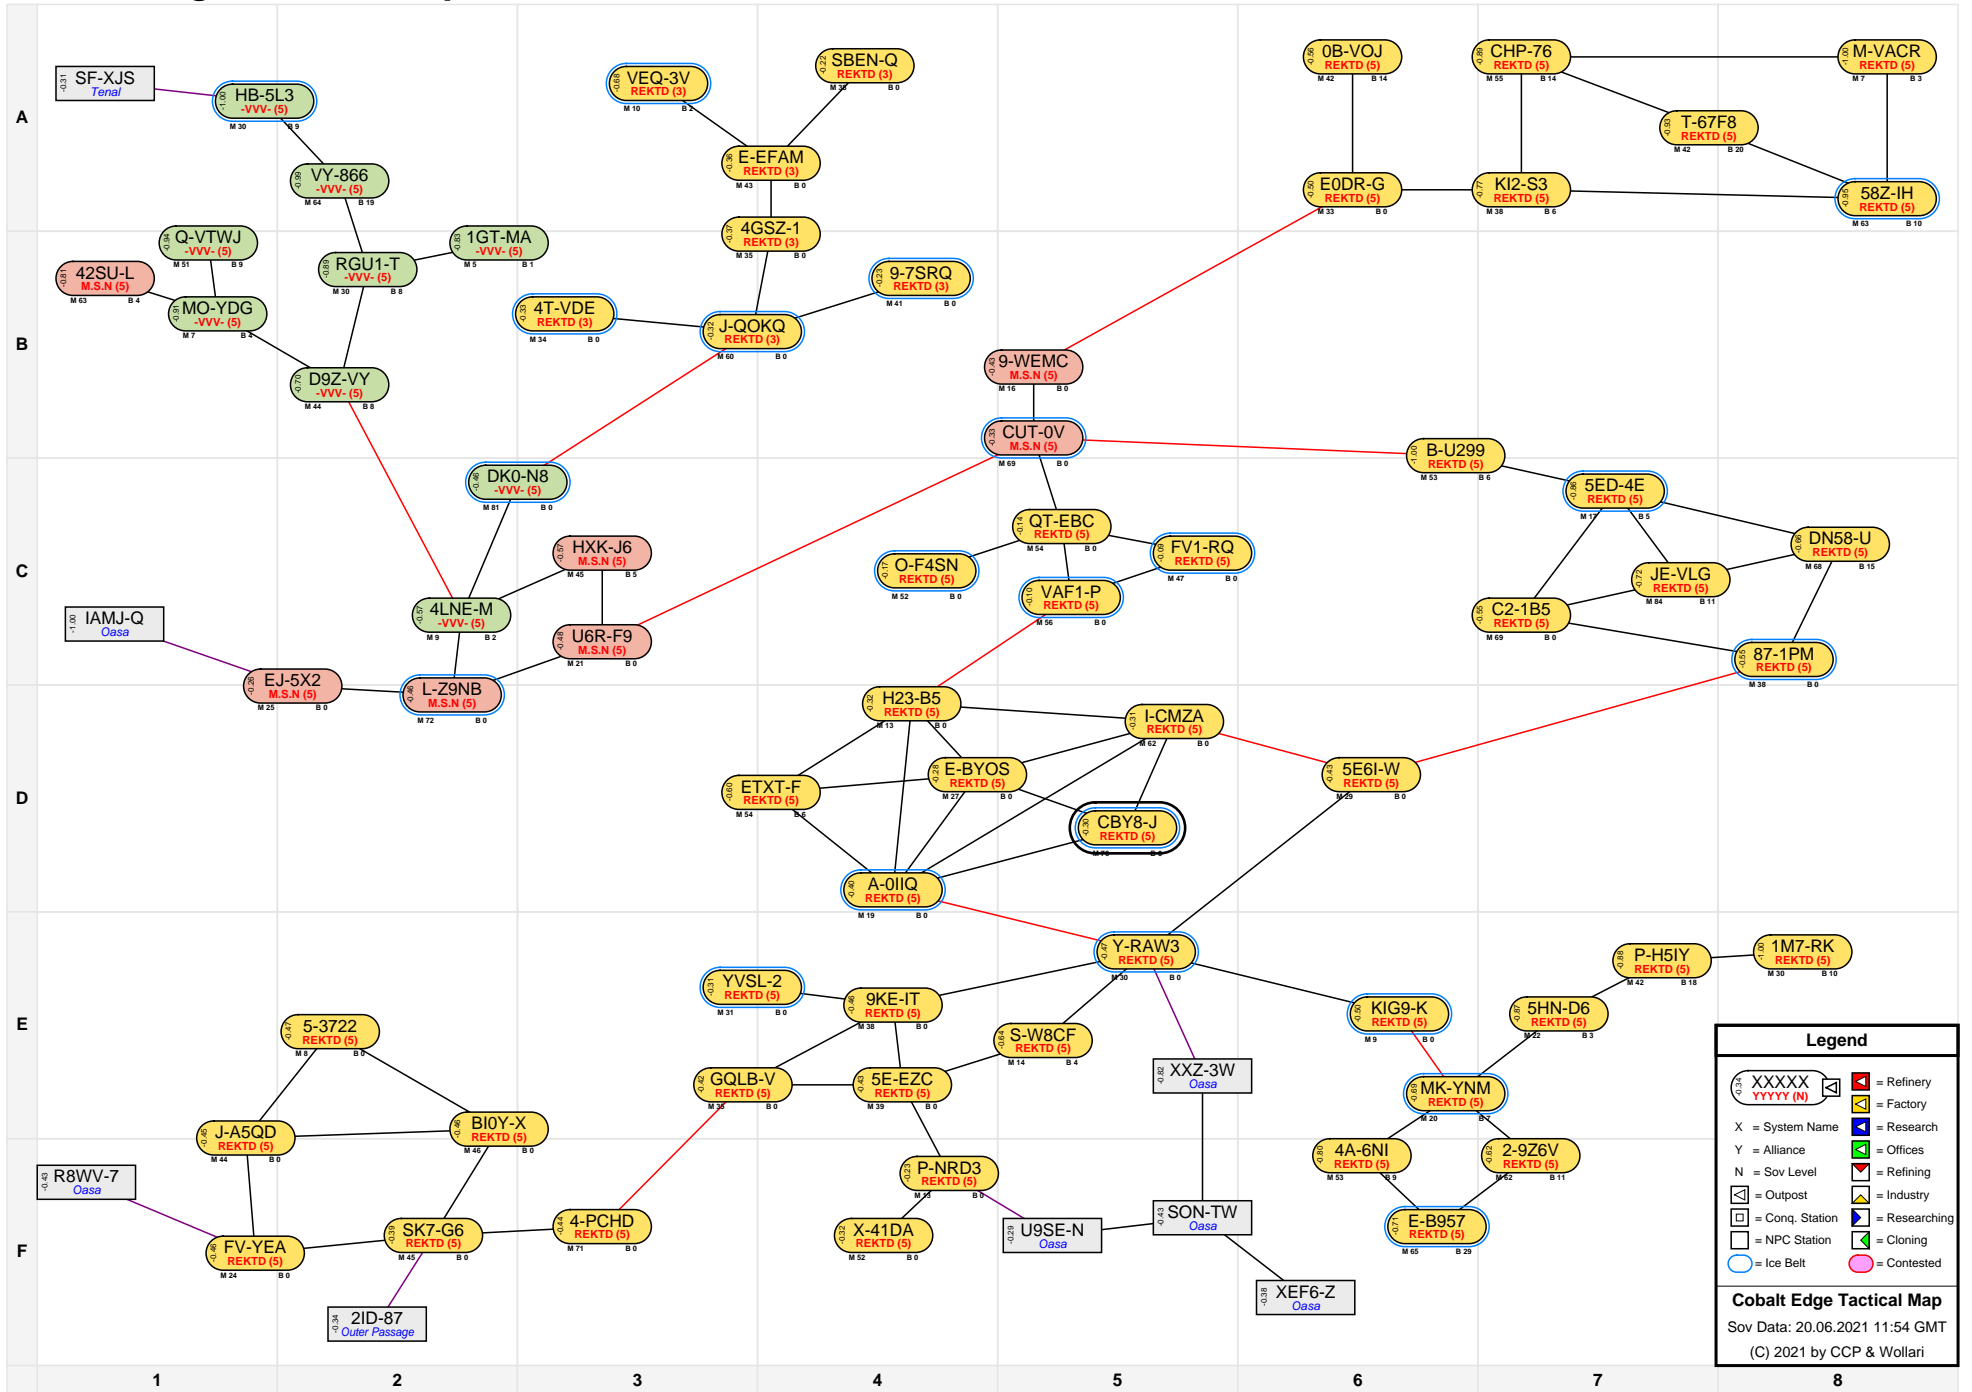

# Cobalt Edge Tactical Map

| Legend |                 |
|--------|-----------------|
|        | = Refinery      |
|        | = Factory       |
|        | = Research      |
|        | = Offices       |
|        | = Refining      |
|        | = Industry      |
|        | = Outpost       |
|        | = Cong. Station |
|        | = Researching   |
|        | = NPC Station   |
|        | = Cloning       |
|        | = Ice Belt      |
|        | = Contested     |

**Cobalt Edge Tactical Map**  
 Sov Data: 20.06.2021 11:54 GMT  
 (C) 2021 by CCP & Wollari