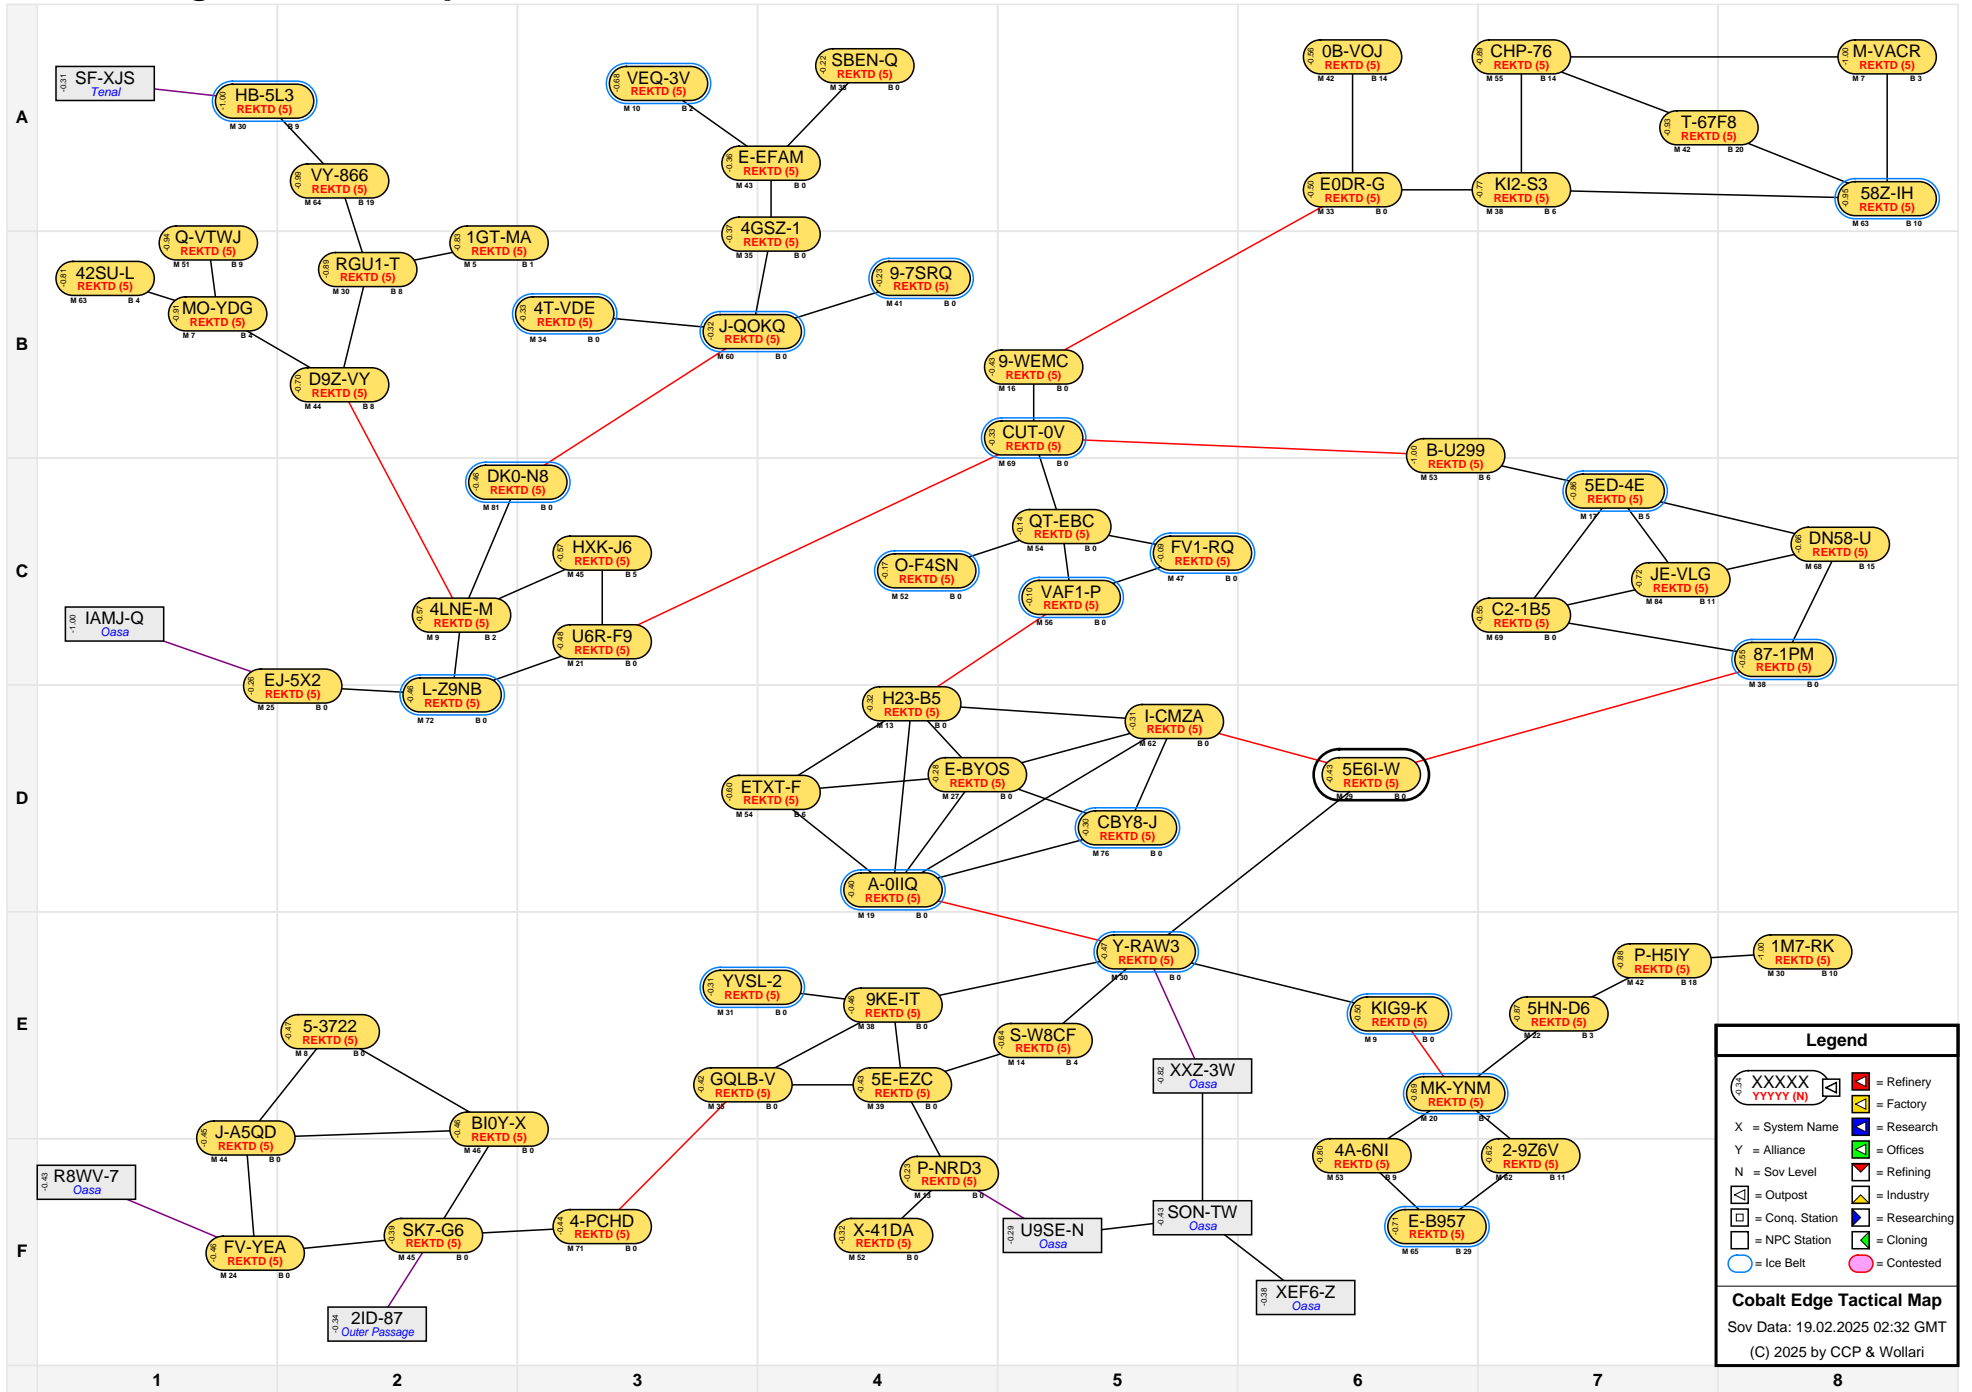

Cobalt Edge Tactical Map

Legend	
	= Refinery
	= Factory
	= Research
	= Offices
	= Refining
	= Industry
	= Outpost
	= Cong. Station
	= NPC Station
	= Ice Belt
	= Contested

Cobalt Edge Tactical Map
 Sov Data: 19.02.2025 02:32 GMT
 (C) 2025 by CCP & Wollari