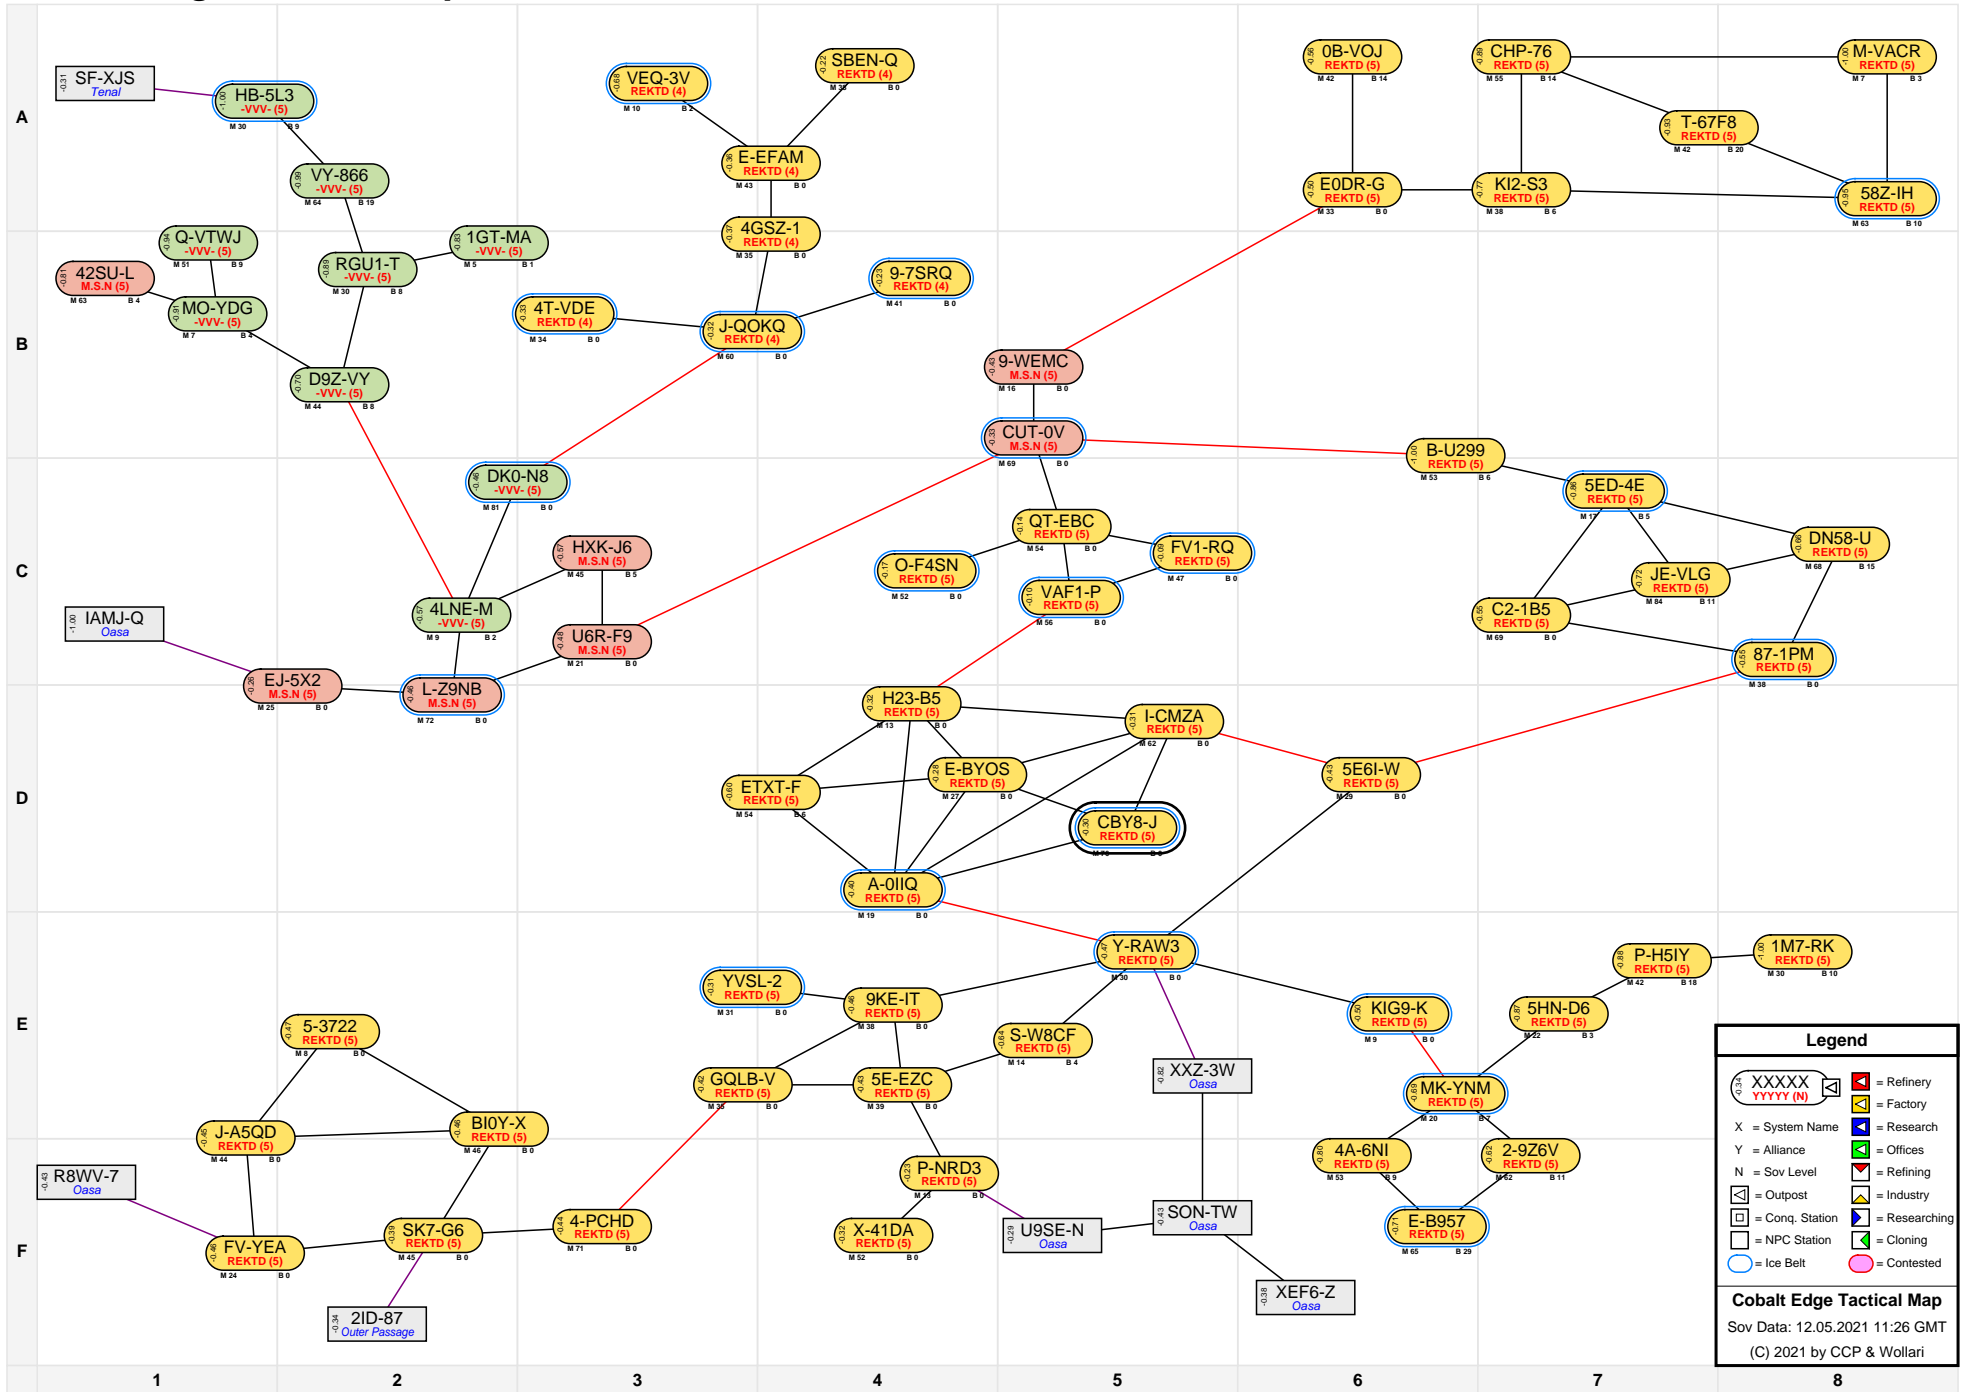

# Cobalt Edge Tactical Map

**Legend**

- XXXXXX (Red) = Refinery
- YYYYY (N) (Yellow) = Factory
- X = System Name
- Y = Alliance
- N = Sov Level
- Outpost (Purple) = Outpost
- Conq. Station (Grey) = Conq. Station
- NPC Station (White) = NPC Station
- Ice Belt (Blue Oval) = Ice Belt
- Contested (Pink Oval) = Contested
- Research (Blue) = Research
- Offices (Green) = Offices
- Refining (Red) = Refining
- Industry (Yellow) = Industry
- Researching (Blue) = Researching
- Cloning (Green) = Cloning

**Cobalt Edge Tactical Map**  
 Sov Data: 12.05.2021 11:26 GMT  
 (C) 2021 by CCP & Wollari