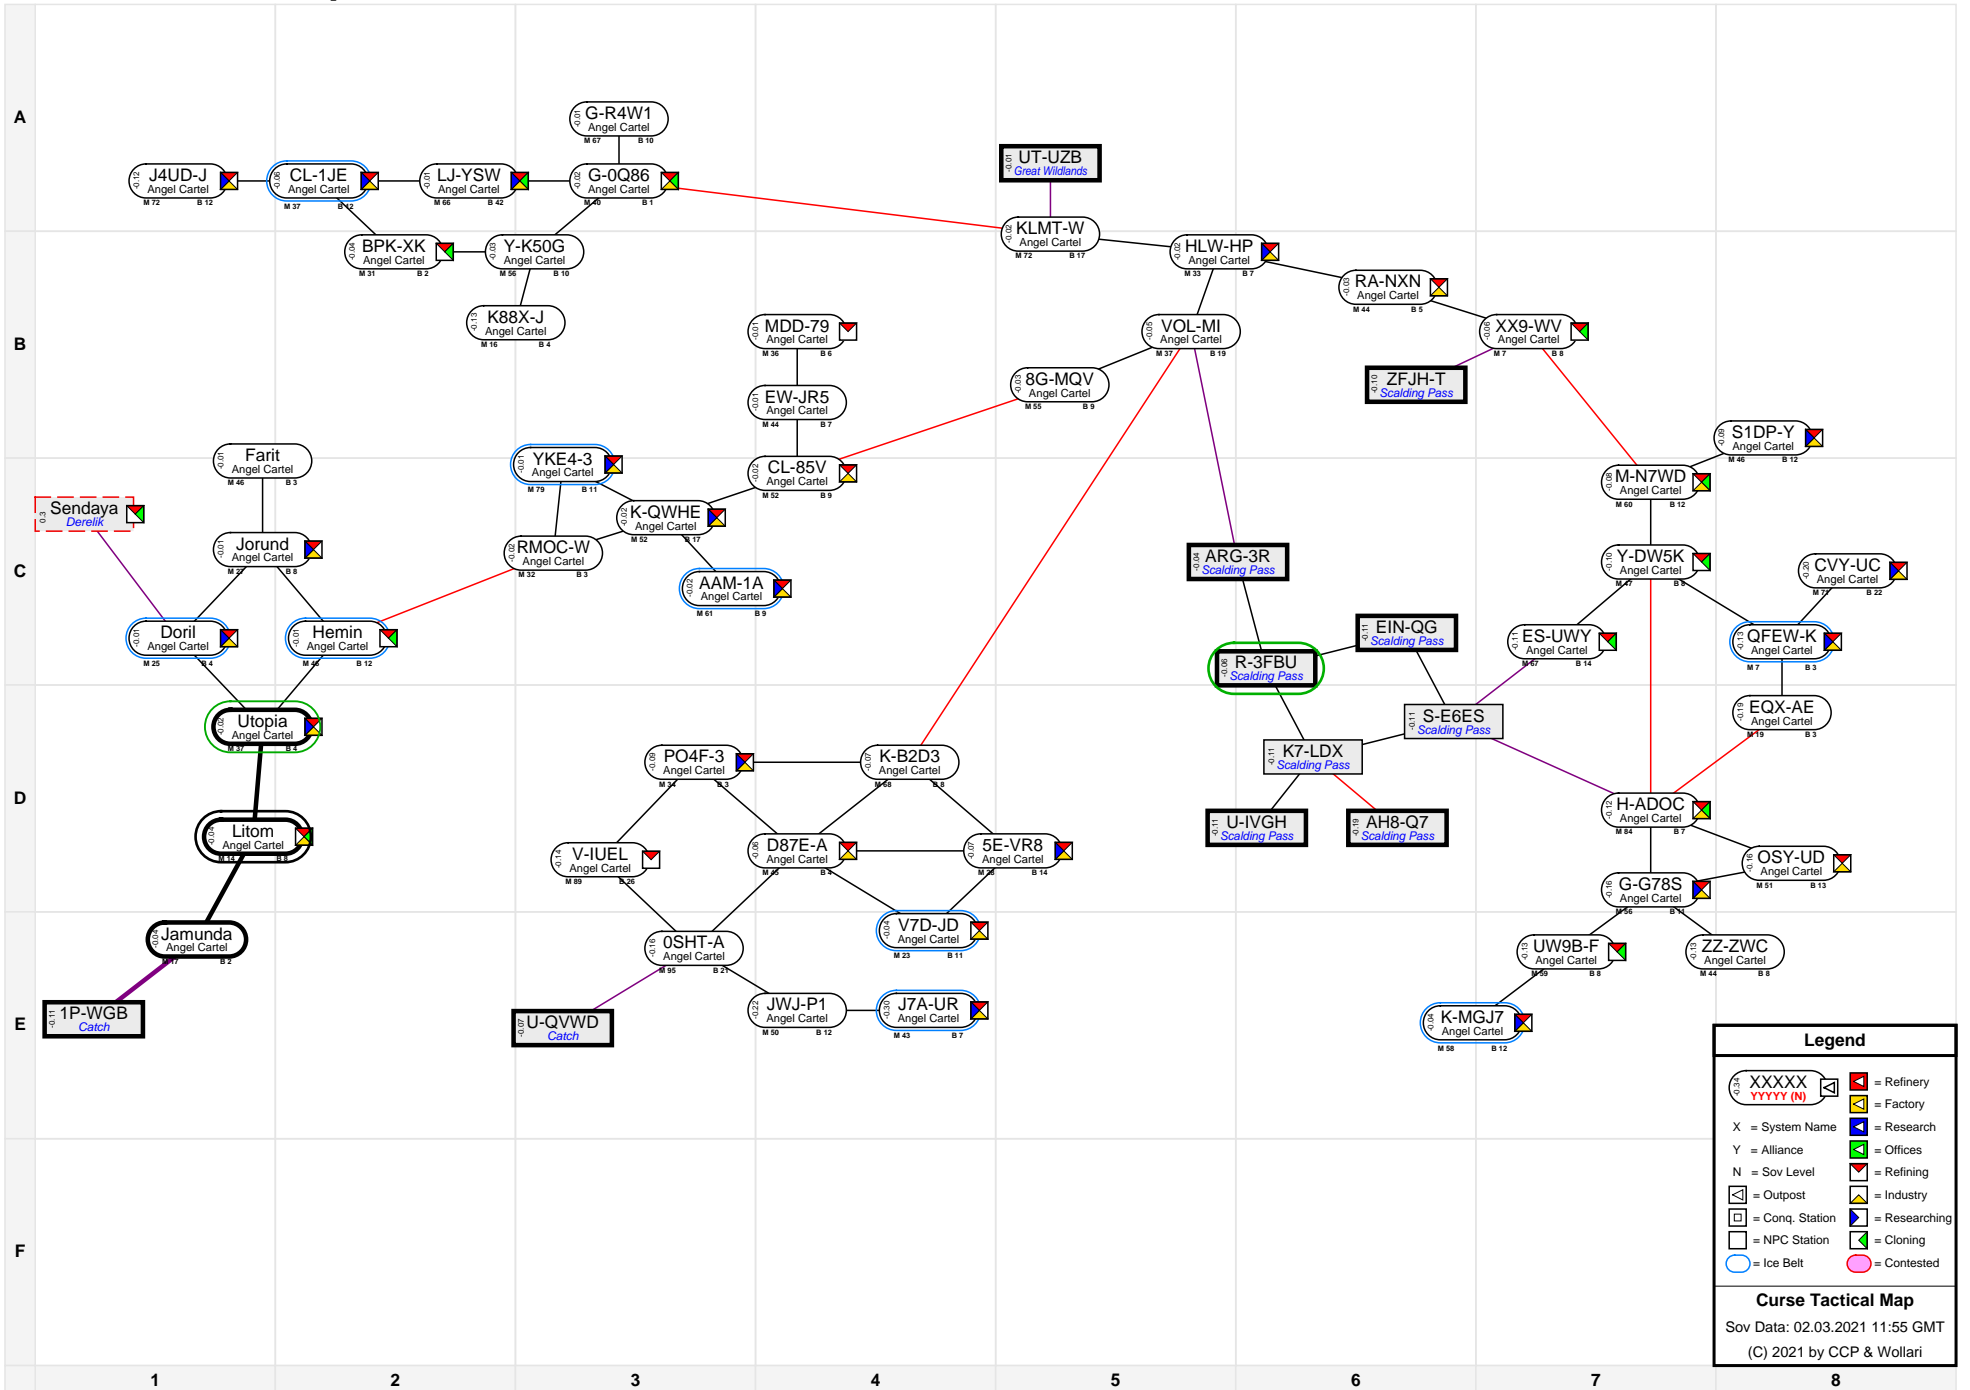

Curse Tactical Map

Legend	
X = System Name	
Y = Alliance	
N = Sov Level	

Curse Tactical Map
 Sov Data: 02.03.2021 11:55 GMT
 (C) 2021 by CCP & Wollari